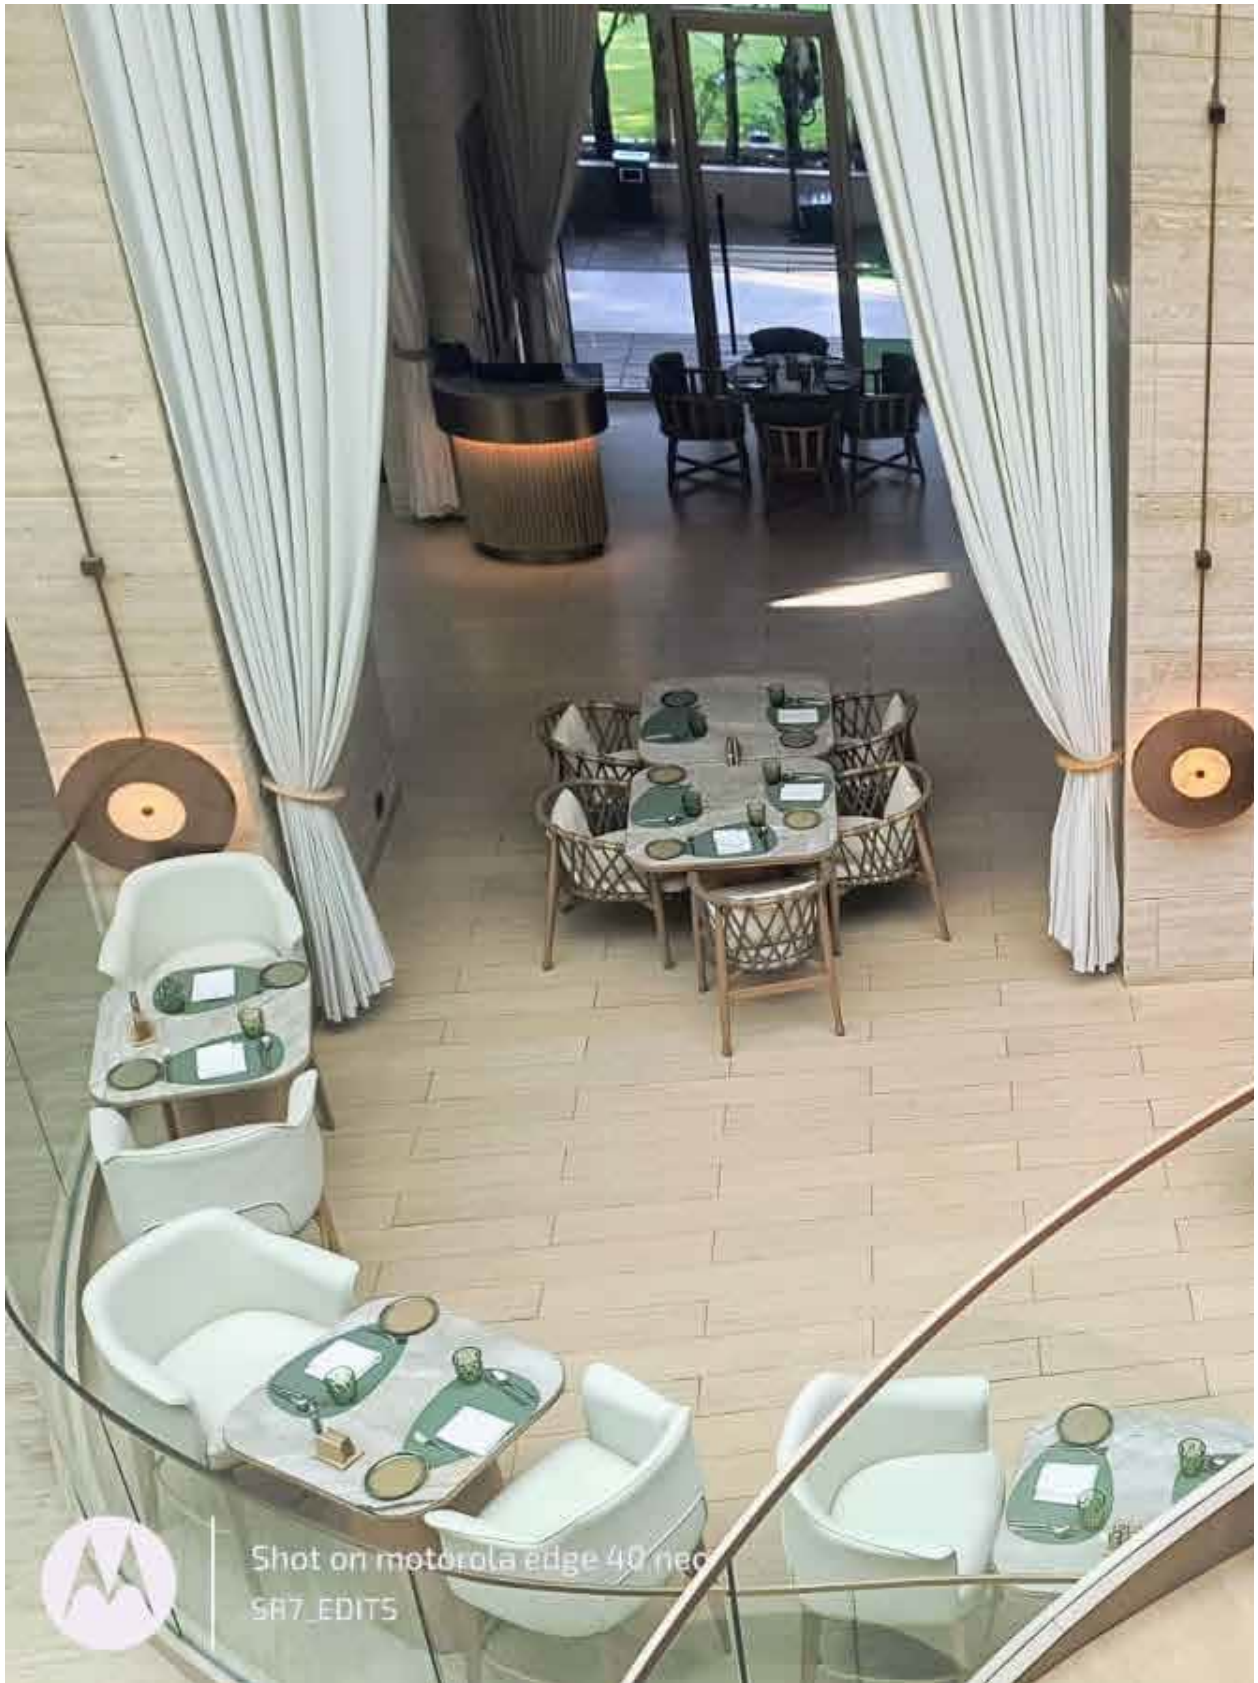

# HILTON HOTEL

Gurgaon | [www.hilton.com](http://www.hilton.com) | Baani Group

M/S Bobby Mukherjee Architects

#madetodesign

#madebyfcml

Shot on motorola edge 40 neo  
SR7\_EDITS