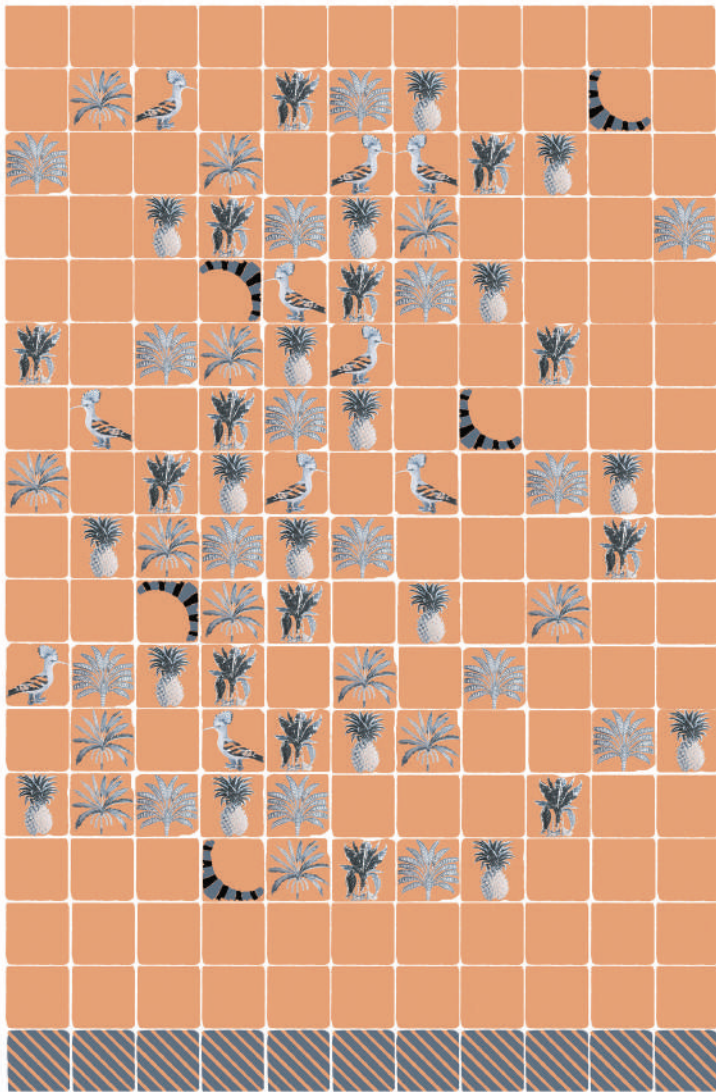

### Over the horizon - Sunset

A chic stripe crescent moon presides over a swaying tropical oasis

## Elements

Ananas

Areca

Musa Musa

Stripe Chand

Happy Hoopoe

Lush Palm

Stripe

Nico Bold

Box of 12  
Size : 96mm x 96mm  
The box can contain a mix of all / selective / same design element.

"We're always endeavouring to bring the most inspiring designs to your walls and floors, and this latest collection is an exciting step towards exactly that. The Nicobar for FCML collection heroes a tropical state of mind.

## A day in Madagascar – Windsor Sandblast

A coastal paradise moon complete  
with motifs and solid tiles