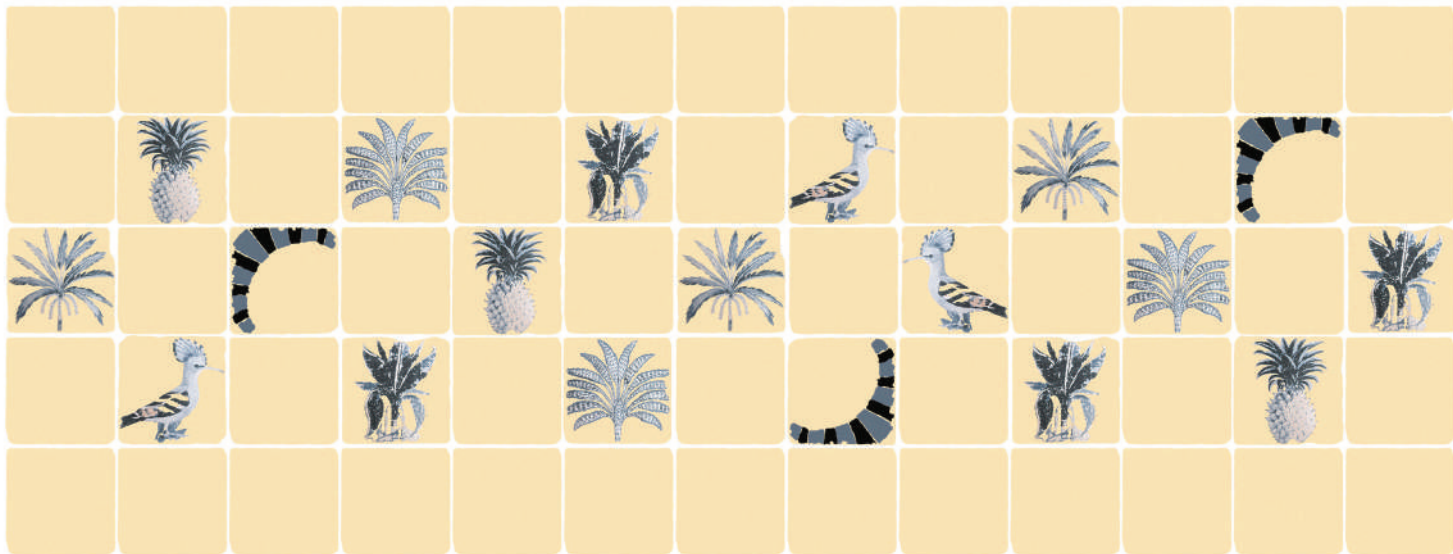

Mix · Match · Play

Whether you're designing a room from scratch or want to refresh a favourite nook, mix and match these 4x4 inch tiles. Our tiles are available in sets of 12, so play around with layouts and colour combinations keeping that in mind.

Crafted with eco-friendly pigments and recycled water during the production process, our tiles are made with minimum impact to mama Earth.

They're incredibly versatile and durable as well; from super-bold to more subtle, there's a lot you can achieve with some thoughtful design and should you need help with yours, our design team are happy to make recommendations or help answer any queries you may have.