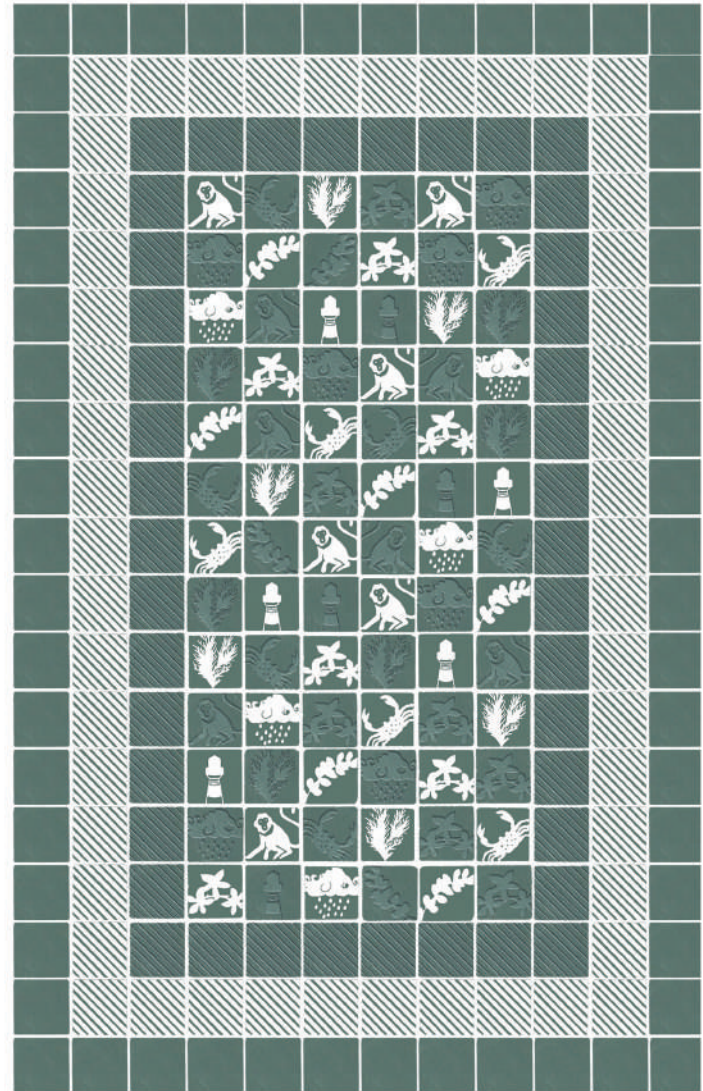

## A day in Madagascar – Leaf Sandblast

A coastal paradise moon complete  
with motifs and solid tiles

## Elements

Lush Bottlebrush

Evening Glory

Look Left Monkey

Lush Fern Left

Morning Rain

Lighthouse

Nico Crab

Stripe

Nico Bold

Box of 12  
Size : 96mm x 96mm  
The box can contain a mix of all / selective / same design element.