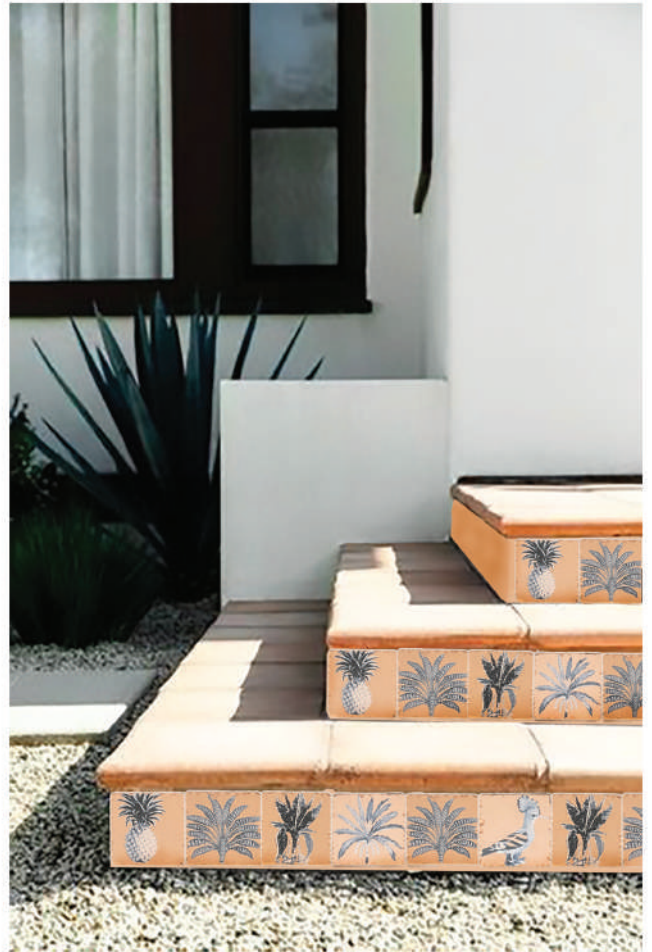

"We're always endeavouring to bring the most inspiring designs to your walls and floors, and this latest collection is an exciting step towards exactly that. The Nicobar for FCML collection heroes a tropical state of mind.

As a brand, we have always held the belief that collaboration is the spirit that pushes the boundaries of design. Ten years ago we began working with Indian brands to create interiors made for India and by India. With its modern Indian aesthetic, Nicobar's designs offer a fresh perspective on contemporary interiors and FCML is proud to bring this collection to our customers as yet another innovation with a global heart and native roots."

- Abhinav Khandelwal, Managing Director, FCML