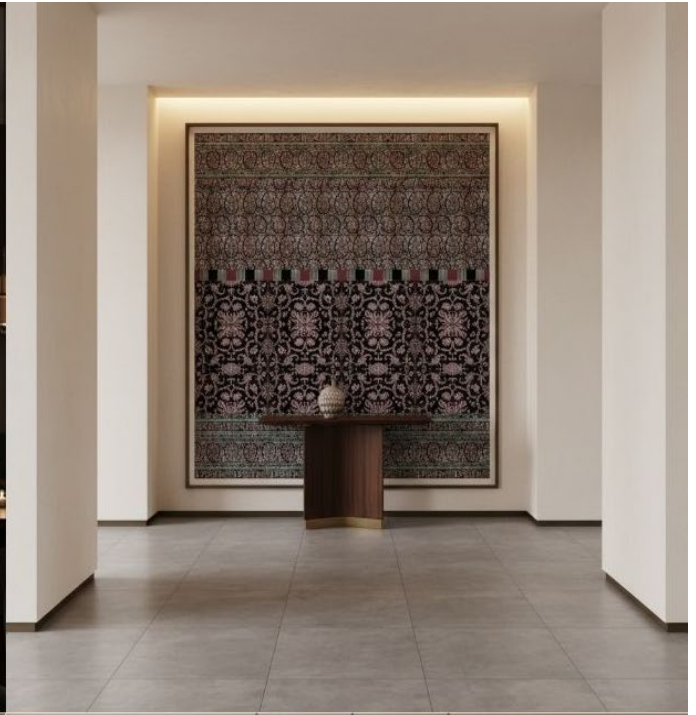

CMRZ 3030008 AZZURO
HIGHLIGHTER

IKIGAI | an
Reimagining Surfaces | **fcml**
venture

New Delhi | Mumbai | Bangalore | Chennai | Pune

Reach us on :

☎ +91 8130795071 | ✉ delhisurfaces@fcmlindia.com