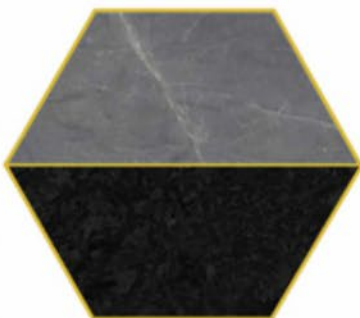

Ceramic Brass With Brass
in Antique Black & Statuario

Size : 18 x 20.5 cm

Ceramic Brass Without Brass
in Antique Black & Statuario

Size : 18 x 20.5 cm

Ceramic Brass With Brass
in Pulpis Grigio & Statuario

Size : 18 x 20.5 cm

Ceramic Brass Without Brass
in Pulpis Grigio & Statuario

Size : 18 x 20.5 cm

Ceramic Brass With Brass
in Antique Black & Pulpis Grigio

Size : 18 x 20.5 cm

Ceramic Brass Without Brass
in Antique Black & Pulpis Grigio