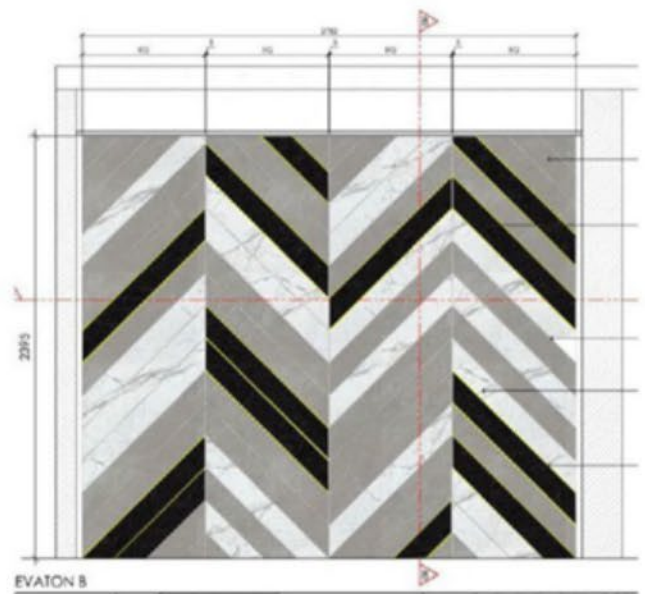

fcml surfaces

Avant Garde tessellations with a brass lining

Avant Garde tessellations with a brass lining

Ceramic tiles with brass coloured borders are fitted together to curate a random floor pattern which comes in different colour combinations with the brass element being constant and being the usp of this product. Ceramic brass replaces brass installations by juxtaposing the look of brass with the feel of ceramics.

AREA 147.99CM BY
145.274CM

Brass tiles 77
Black 20
Grey 20

AREA 147.99CM BY
145.274CM

Brass tiles 77
Black 20
White 20

AREA 147.99CM BY
145.274CM

Brass tiles 77
Black 14
White 12
Grey 14

Variety of patterns and compositions available

We can customize according to the space requirement and color preference

SINGLE LINED

DOUBLE LINED

Creating the pattern on a software and then giving it for implementation once approved

TRI BEAMED

PEAK LINED

Ceramic Brass With Brass
in Antique Black & Statuario

Size : 18 x 20.5 cm

Ceramic Brass Without Brass
in Antique Black & Statuario

Size : 18 x 20.5 cm

Ceramic Brass With Brass
in Pulpis Grigio & Statuario