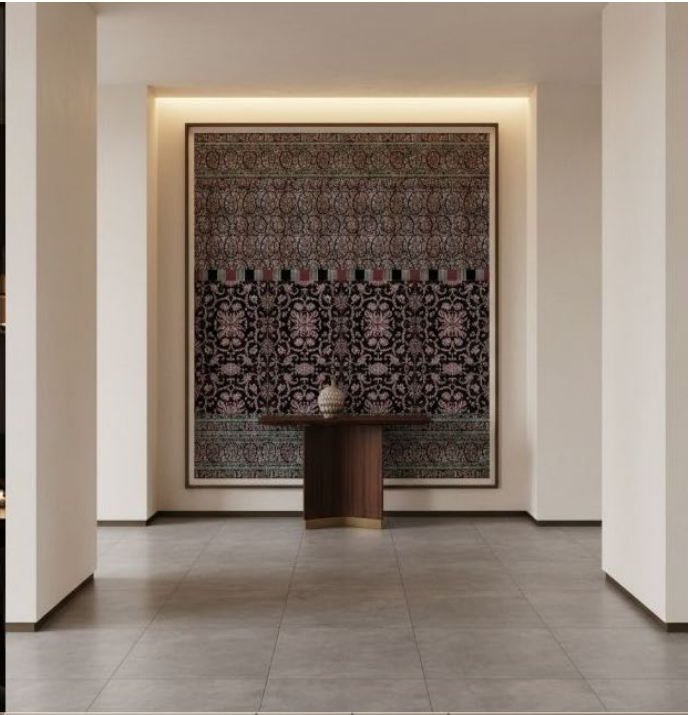

IKIGAI | an
Reimagining Surfaces | **fcml**
an fcm
venture

New Delhi | Mumbai | Bangalore | Chennai | Pune

Reach us on :

+91 8130795071 | delhisurfaces@fcmindia.com