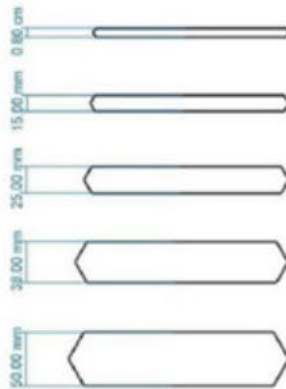

fcml surfaces

Avant Garde tessellations with a brass lining

Avant Garde tessellations with a brass lining

Ceramic tiles with brass coloured borders are fitted together to curate a random floor pattern which comes in different colour combinations with the brass element being constant and being the usp of this product. Ceramic brass replaces brass installations by juxtaposing the look of brass with the feel of ceramics.

TECHNICALITIES AND DIMENSIONS

TRAPEZIUM DIMENSIONS

WIDTH VARIATIONS AVAILABLE

Ceramic brass compliments the tile's thickness and finish seamlessly. It is easy to use, quick to install and no extra work to maintain. Because of these special properties, these brass like insert perform better and a perfect emulation of brass.

Ceramic Brass With Brass
in Antique Black & Statuario

Size : 18 x 20.5 cm

Ceramic Brass Without Brass
in Antique Black & Statuario

Size : 18 x 20.5 cm

Ceramic Brass With Brass
in Pulpis Grigio & Statuario

Size : 18 x 20.5 cm

Ceramic Brass Without Brass
in Pulpis Grigio & Statuario

Size : 18 x 20.5 cm

Ceramic Brass With Brass
in Antique Black & Pulpis Grigio

Size : 18 x 20.5 cm

Ceramic Brass Without Brass
in Antique Black & Pulpis Grigio