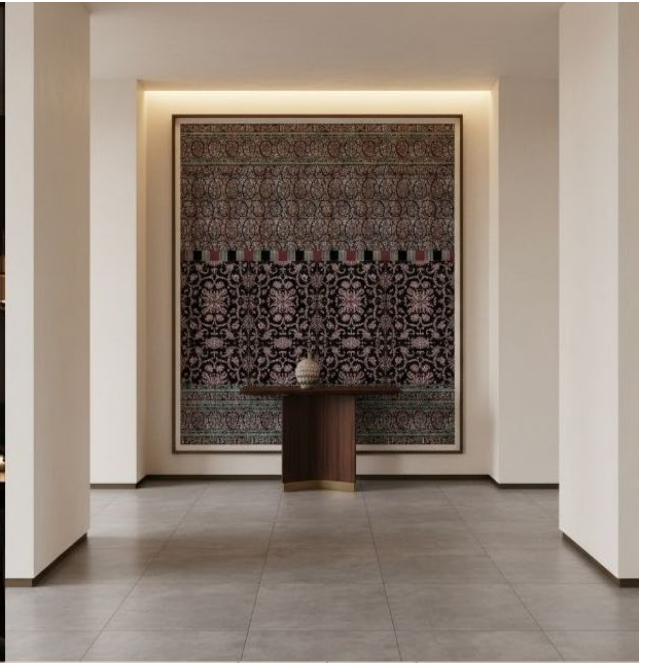

IKIGAI | an Interior
Product
Company
Reimagining Surfaces | **fcm**
venture

New Delhi | Mumbai | Bangalore | Chennai | Pune

Reach us on :

+91 8130795071 | delhisurfaces@fcmindia.com