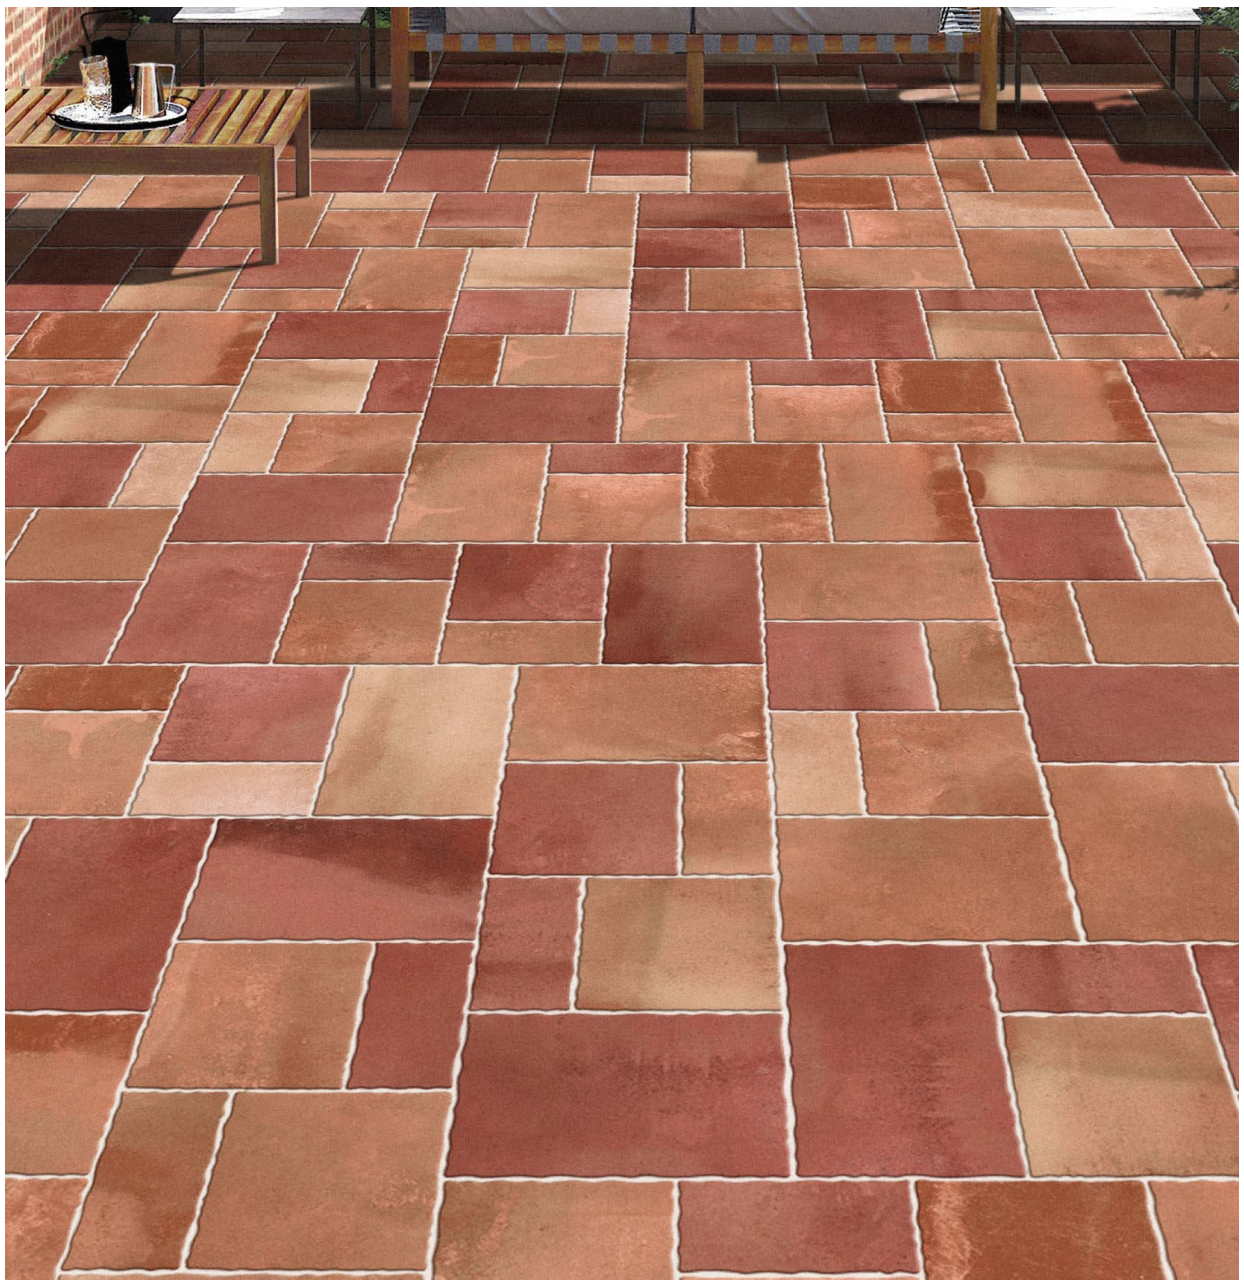

Size | 202 mm x 302 mm

Size | 98 mm x 202 mm