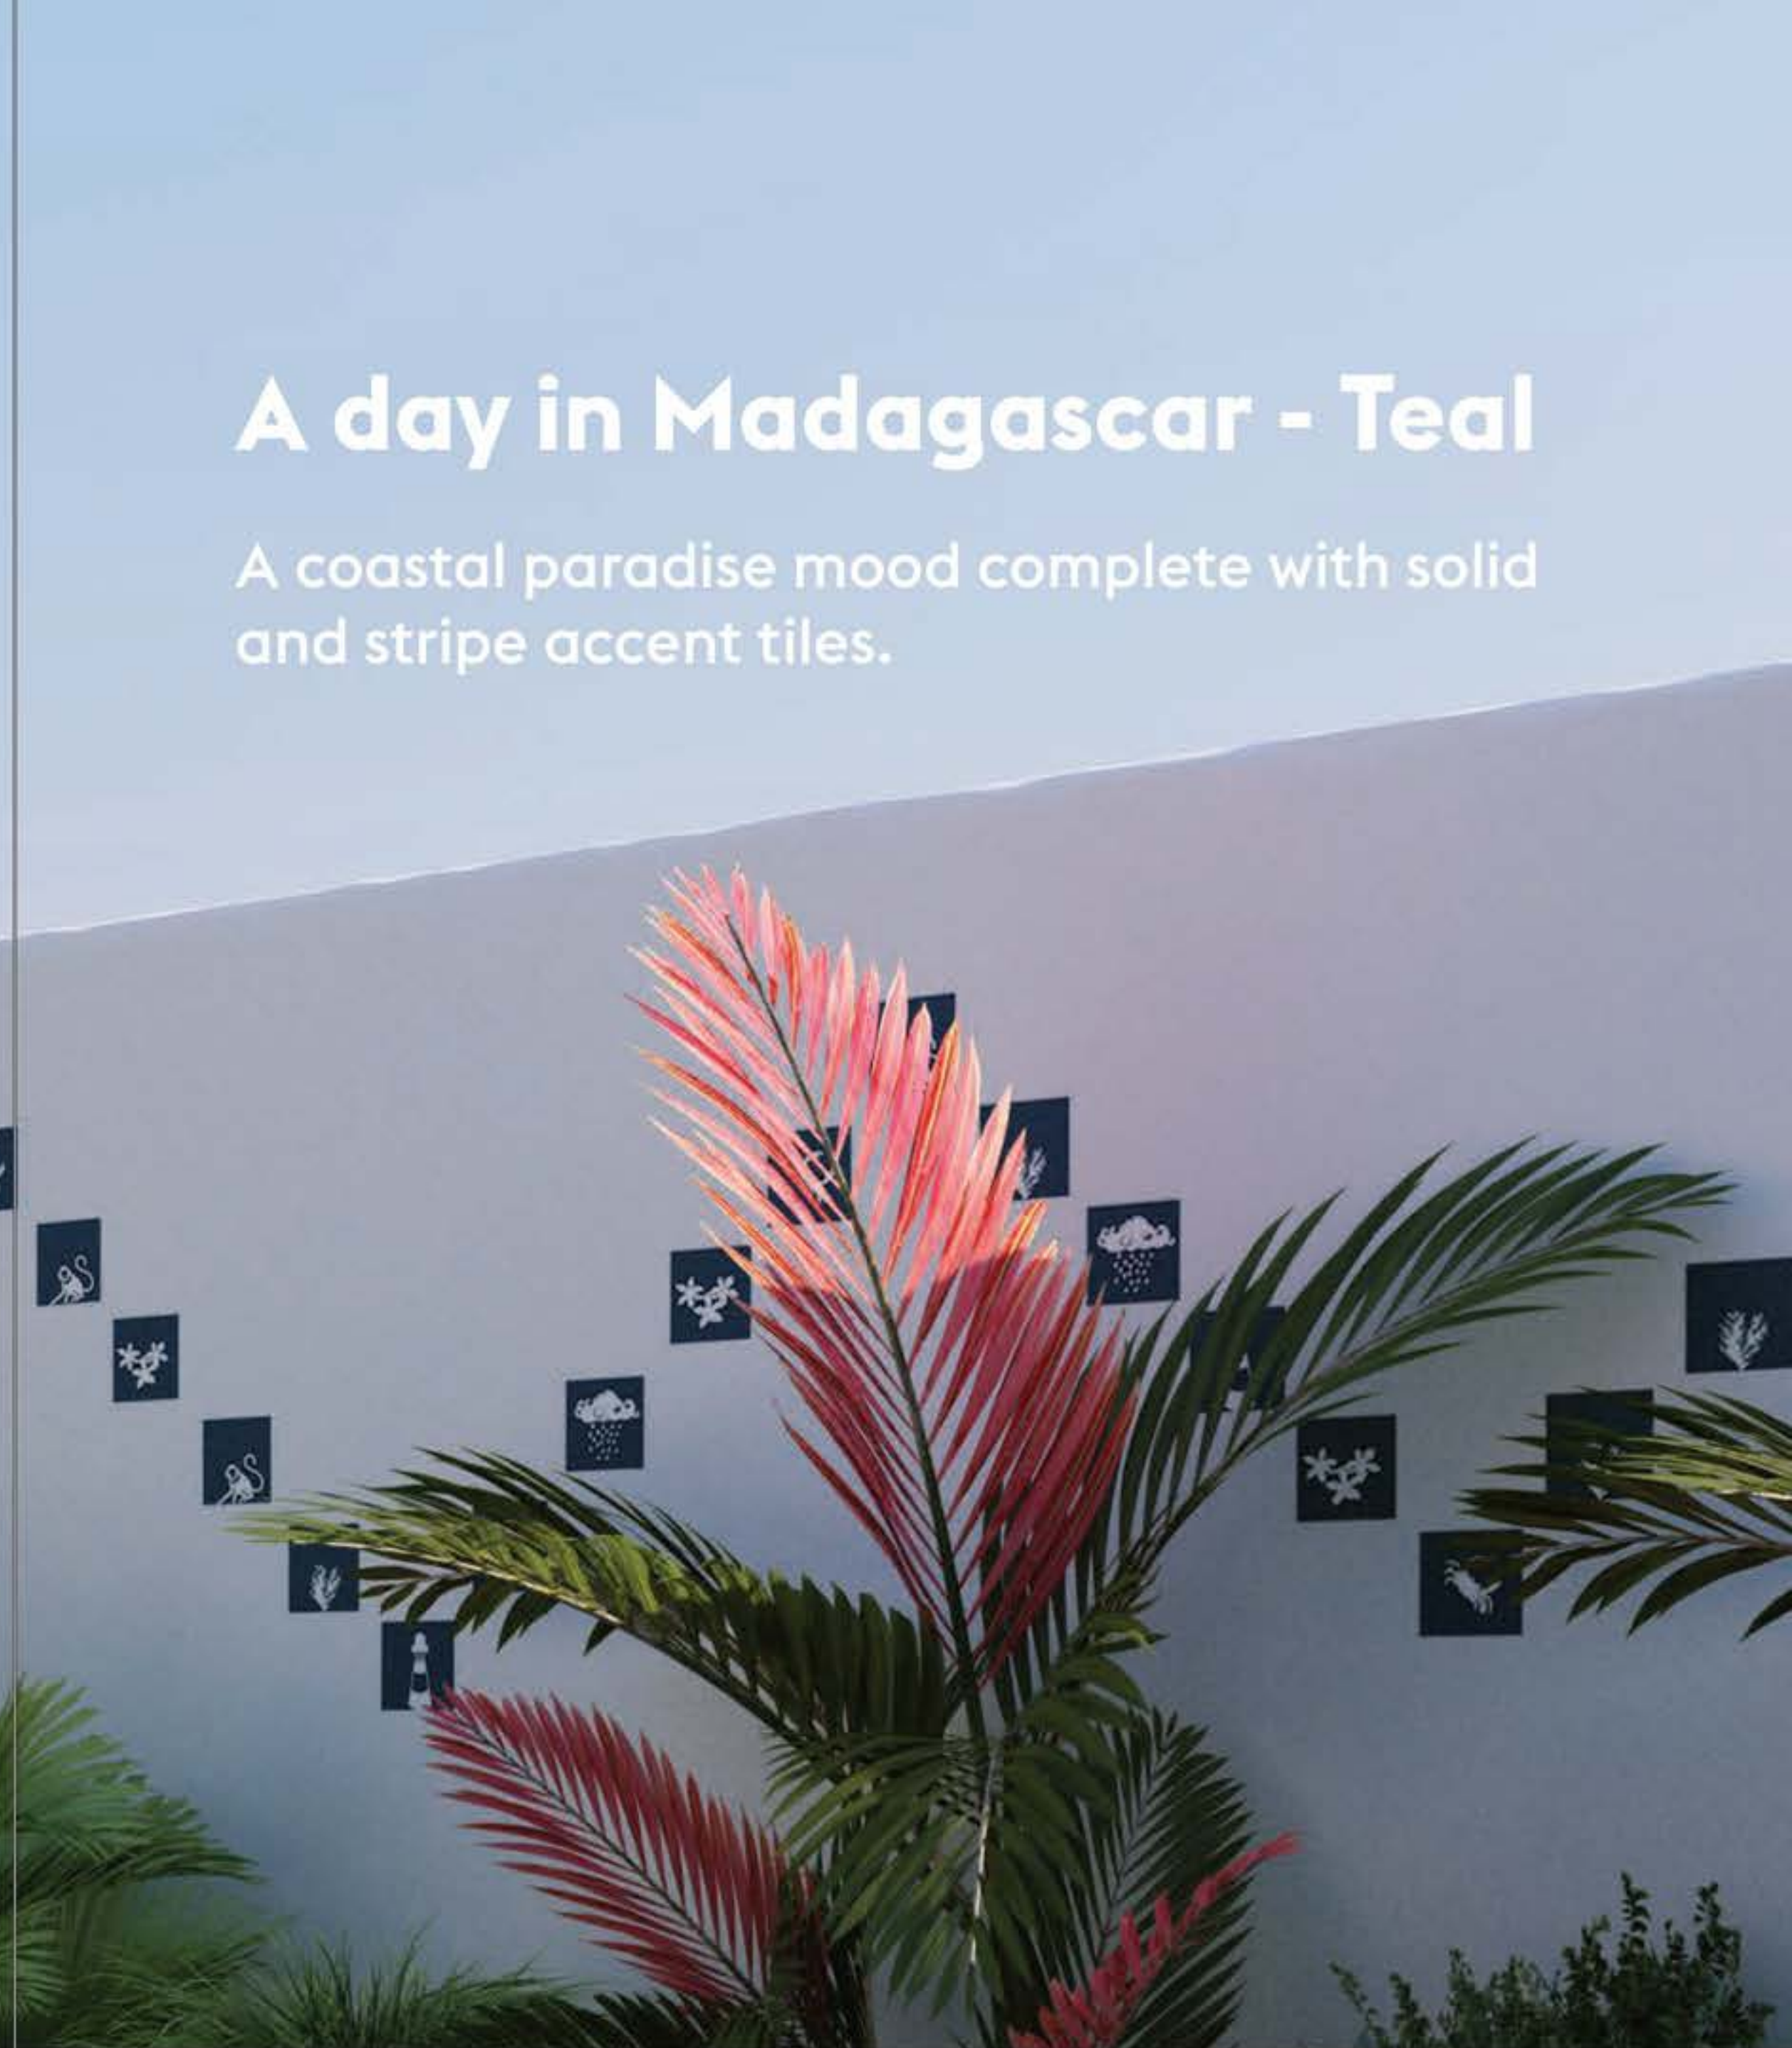

A day in Madagascar - Teal

A coastal paradise mood complete with solid and stripe accent tiles.

Size: 148X148mm (Each)

Weight: 0.5 kg. (Each)