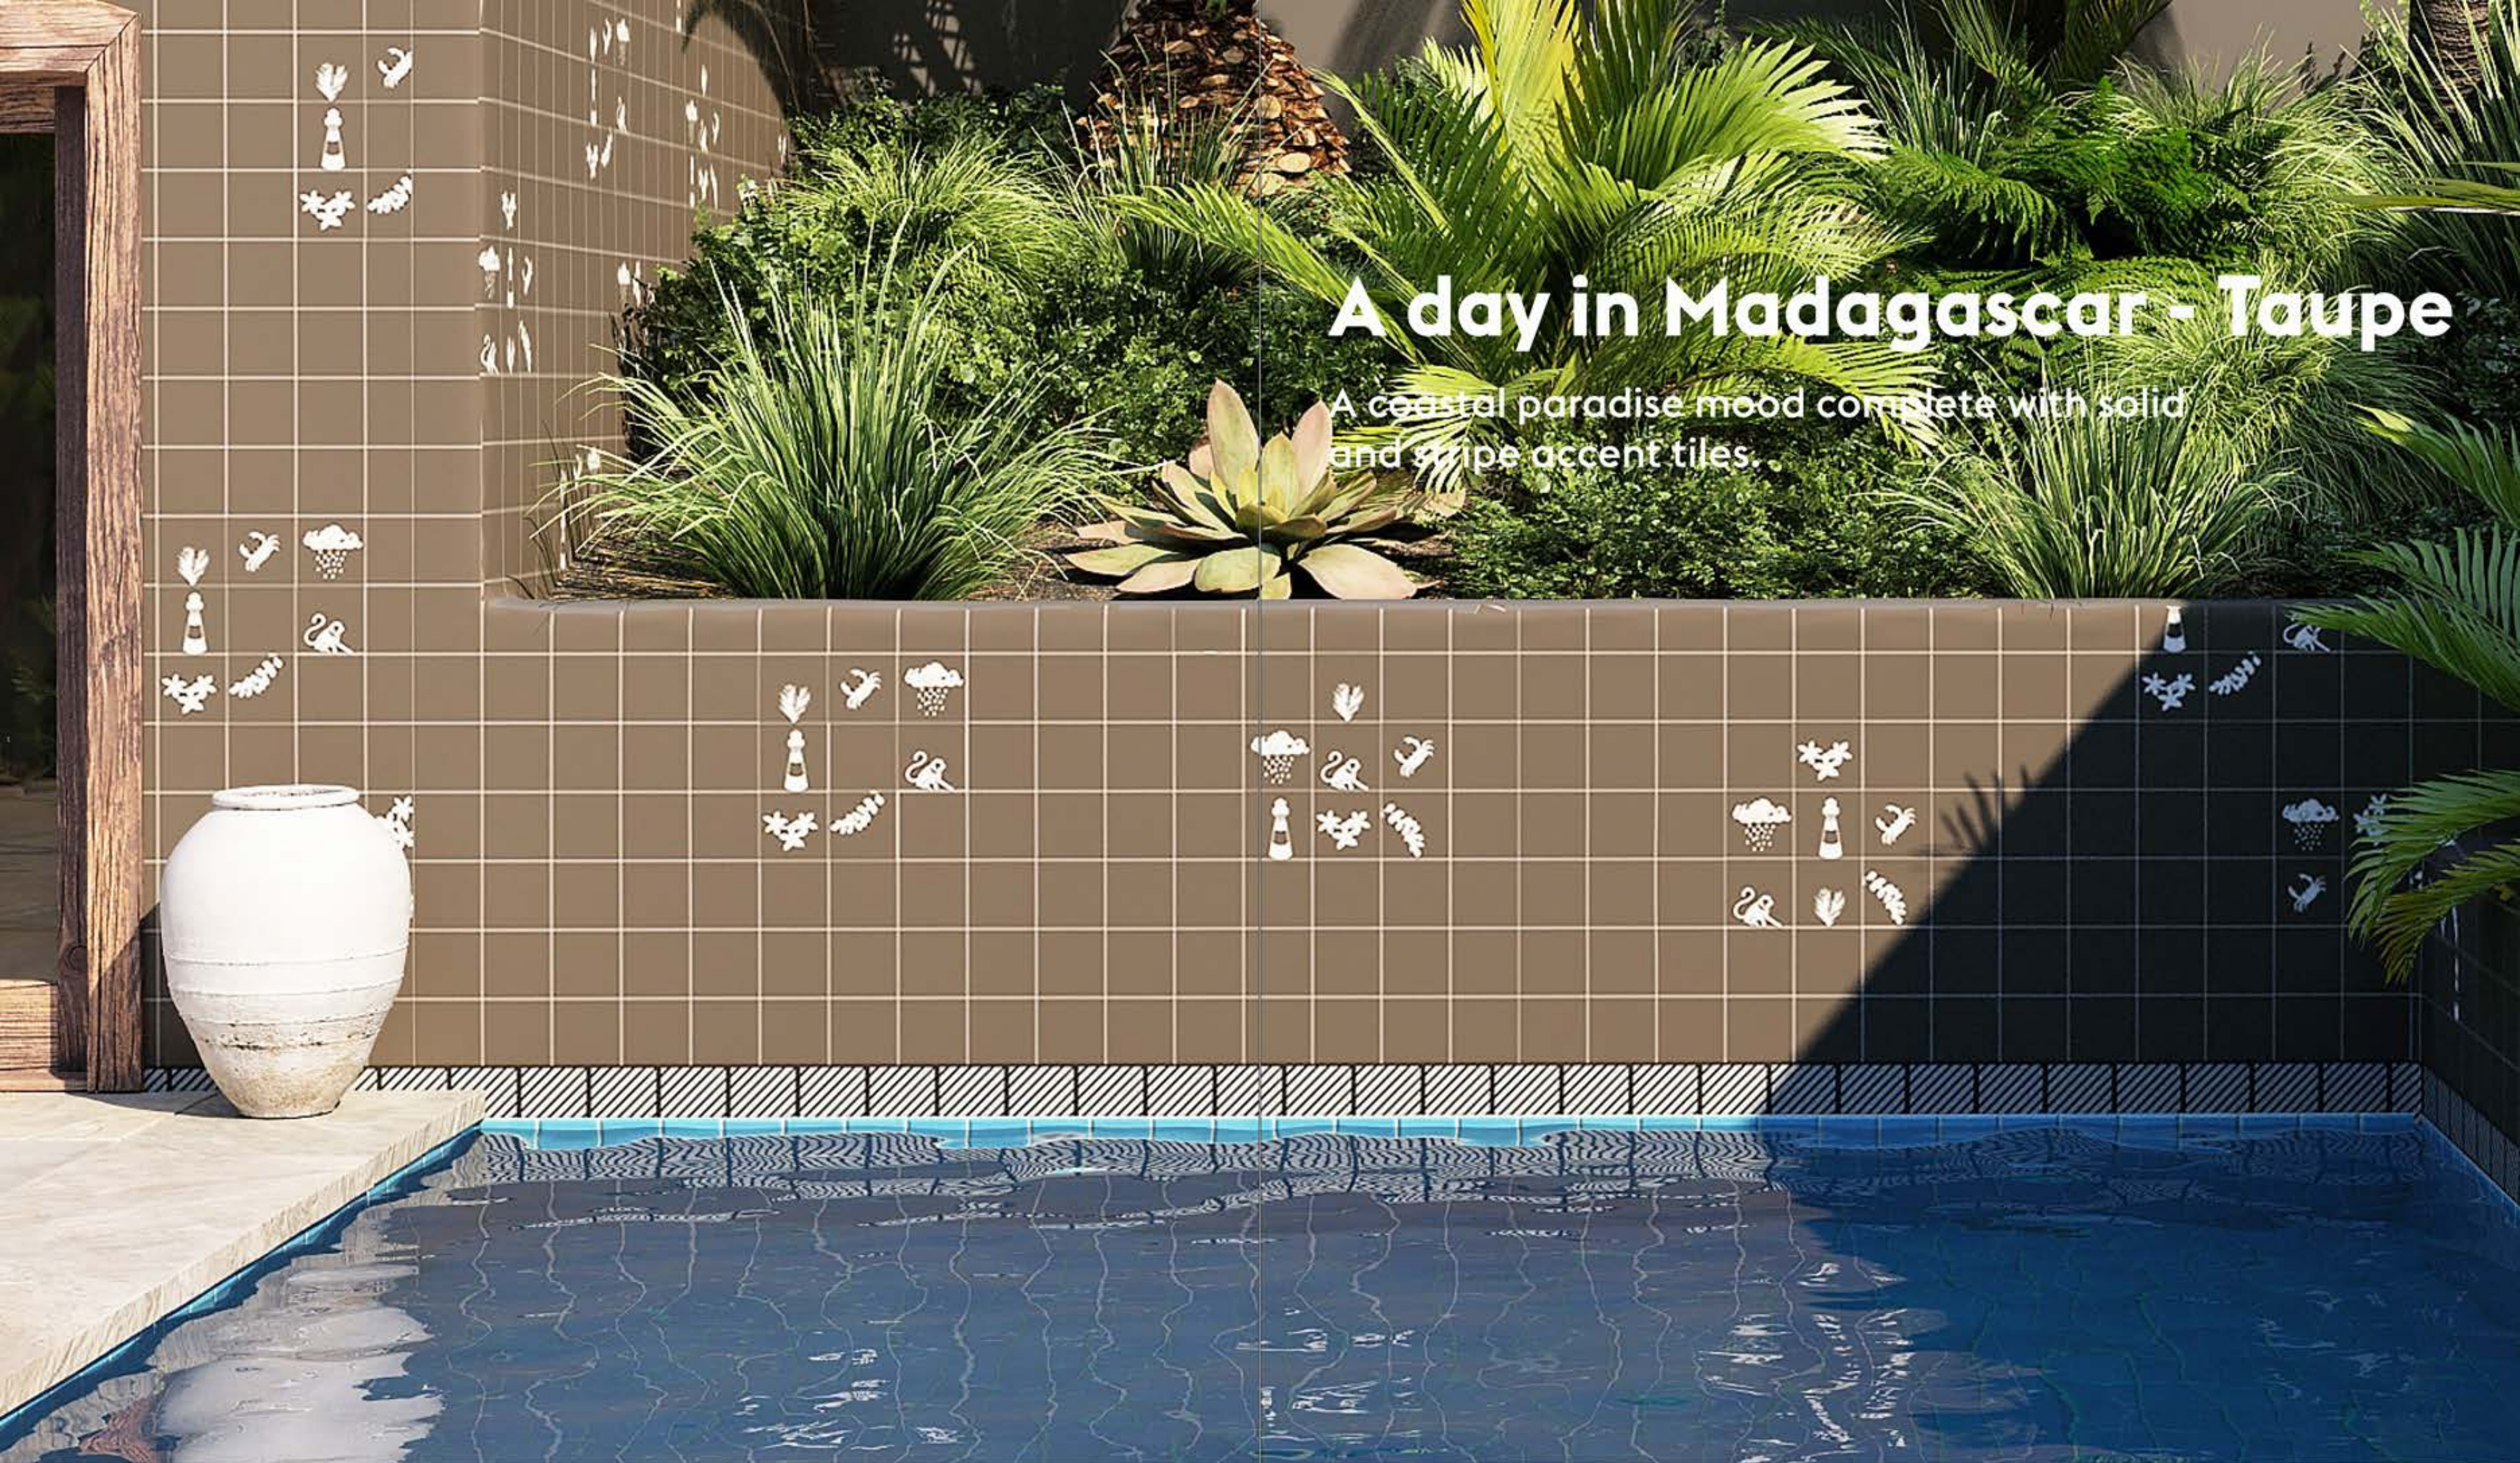

A day in Madagascar - Taupe

A coastal paradise mood complete with solid and stripe accent tiles.

Size: 148X148mm (Each)

Weight: 0.5 kg. (Each)