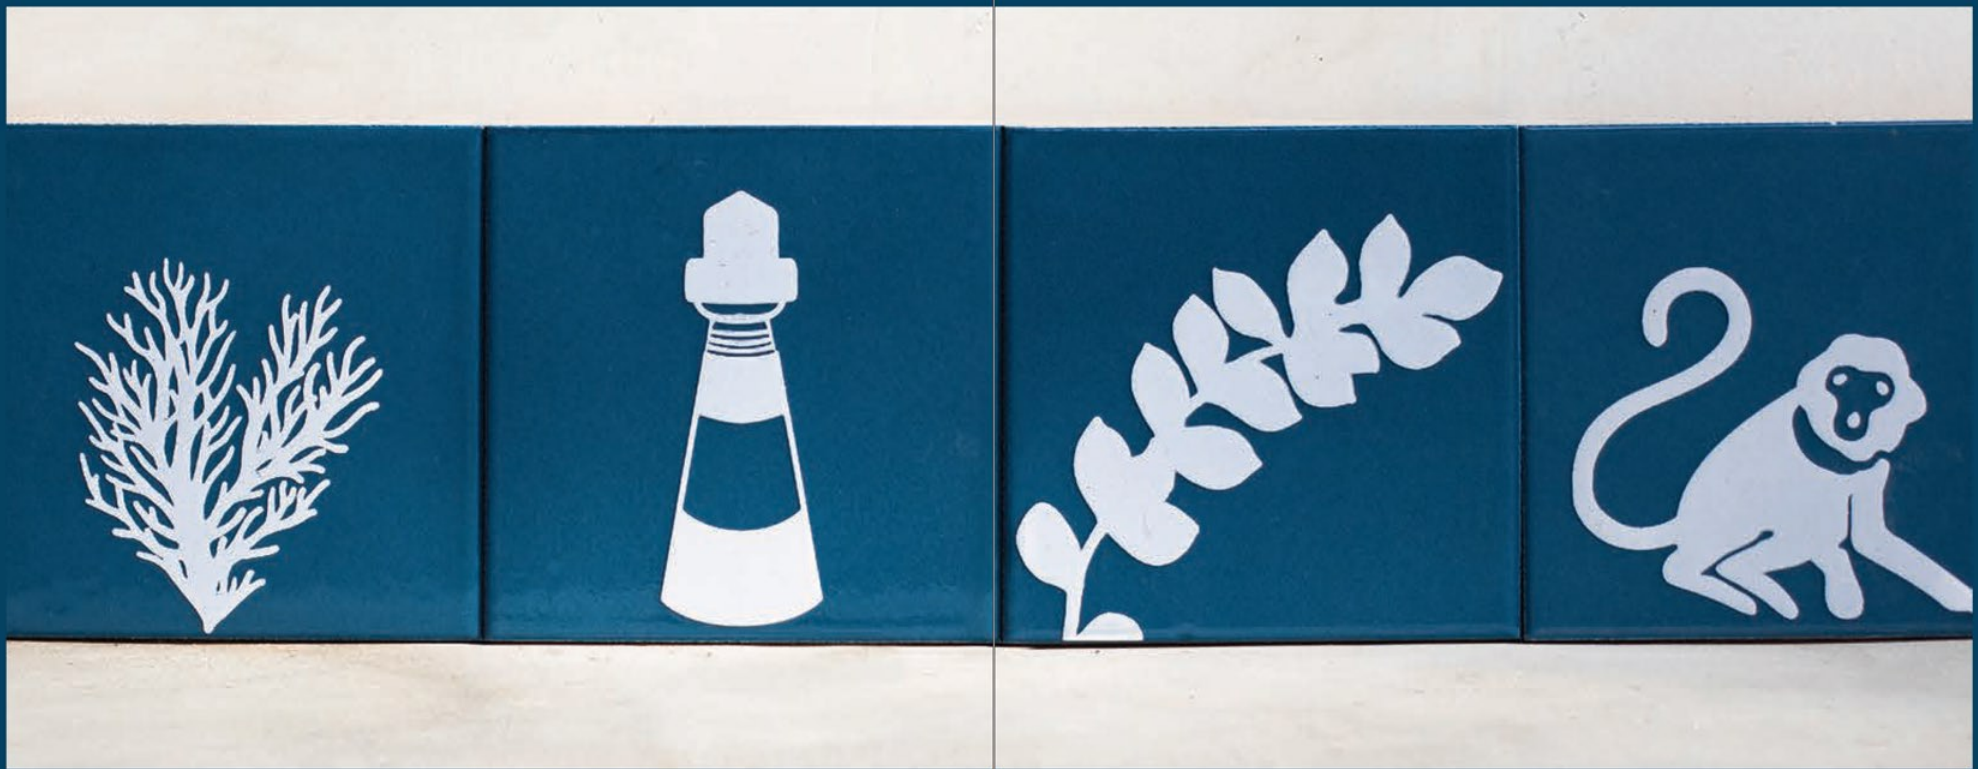

- The lovely thing about this shade is that it can be elegant and fresh, or cheery and domestic, and can be used in larger numbers without appearing dominant.
- This shade's association with water makes it a popular choice for washrooms or water bodies; we particularly love it in pools.