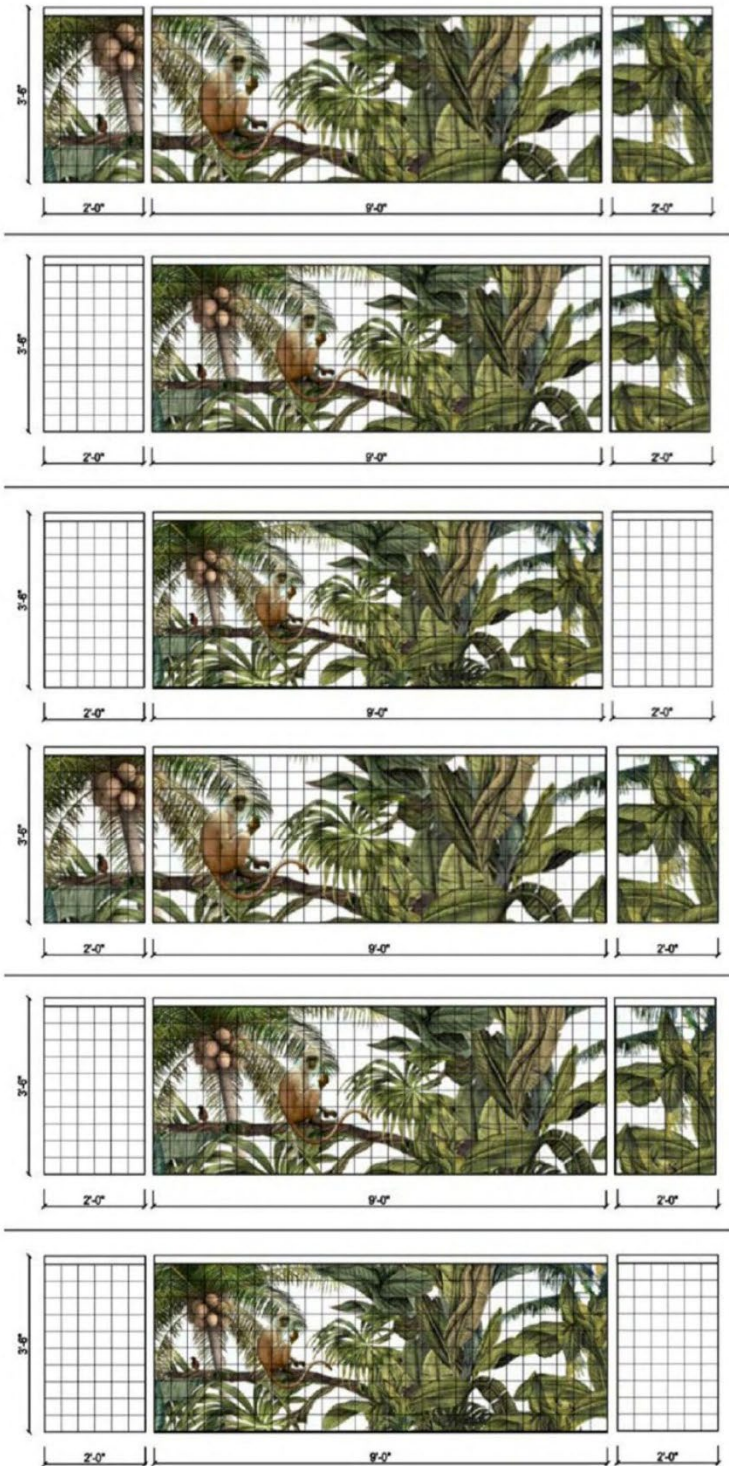

Yugen

Tropical Forest

Illustration Code: TF-06

INSTALLATION OPTIONS

Single tile size:
10x10 cm