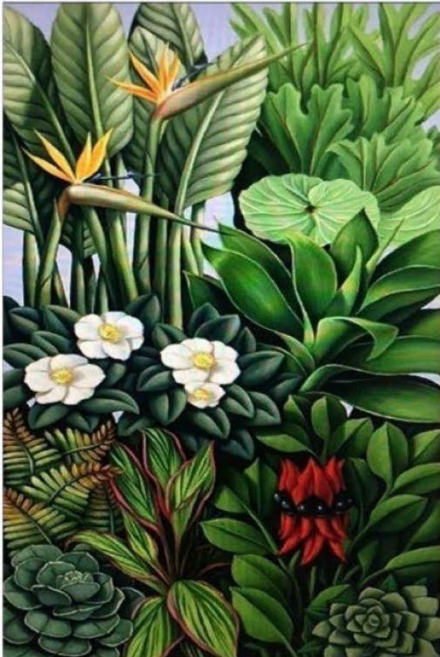

Reference Images shared by client