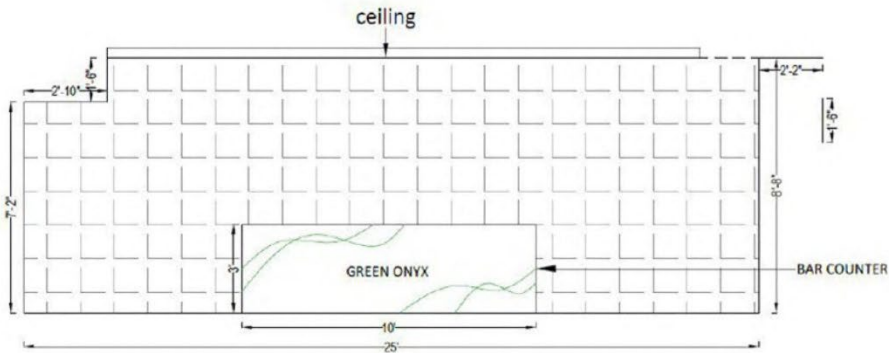

Residential Project (Bangalore) Bar Area

Client Brief

Digitally printed tropical forest image/illustration to go behind the bar counter

Constructing the illustration with vectors