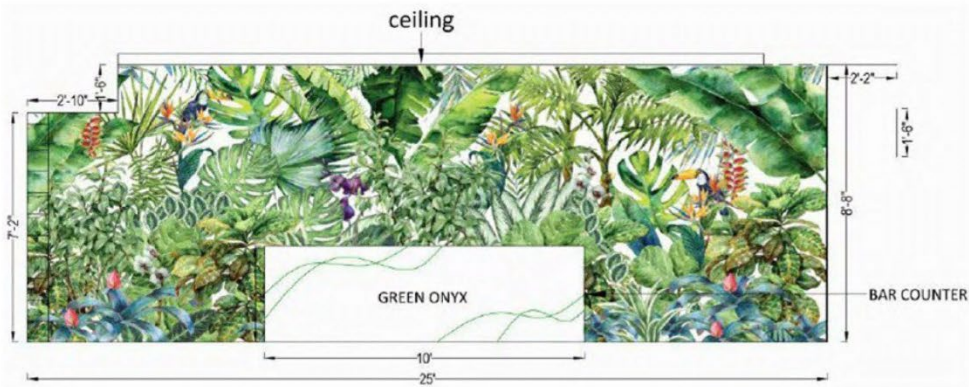

Width: 25.33 Ft (38 pcs)
Height : 8'8" Ft (13 pcs)
Tile Size: 20x20 cm
Tile can't be cut

Close up view

Requirements-

For optimum results, the image format should be tiff/tif and the image resolution should be 600 dpi.

Yugen

Tropical Forest

Illustration Code: TF-03

Width: 25.33 Ft (38 pcs)
Height : 8'8" Ft (13 pcs)
Tile Size: 20x20 cm
Tile can't be cut

Close up view

Requirements-

For optimum results, the image format should be tiff/tif and the image resolution should be 600 dpi.

Yugen

Tropical Forest

Illustration Code: TF-04

Source:
Pinterest

Size of single unit: 20x20 cm
Width : 2600 MM
Height: 2000 MM
Requirements-

For optimum results, the image format should be tiff/tif and the image resolution should be 600 dpi.

Residential Project (Bangalore) Bar Area

Client Brief

Digitally printed tropical forest image/illustration to go behind the bar counter

Constructing the illustration with vectors

Final illustration fit in the drawing