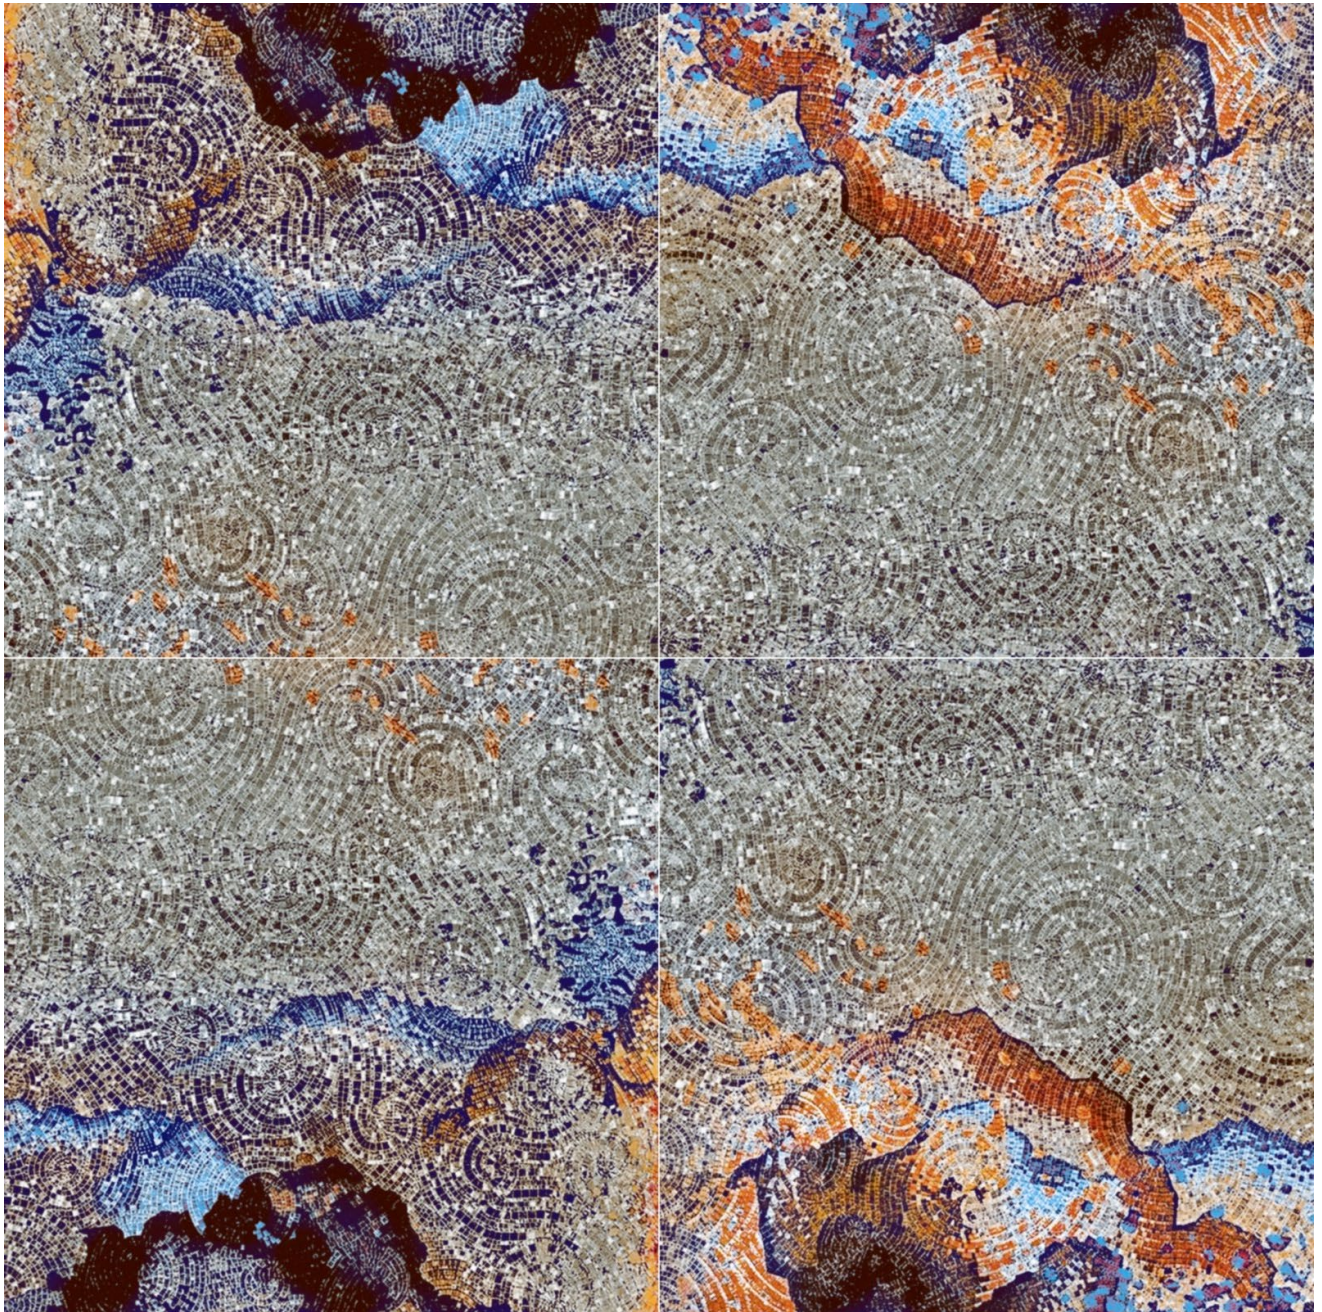

The book cover features a central rectangular area with a beige, textured, paper-like appearance. This central area is set against a background of a vibrant, multi-colored marbled pattern. The marbling consists of swirling, organic shapes in shades of deep blue, bright orange, and light grey, creating a complex and visually rich texture. The overall composition is balanced and aesthetically pleasing, typical of a decorative book cover.

TILE TAPESTRY

# Tile Tapestry

Tile Tapestry is inspired by the timeless art of mosaics, reimagined with abstract swirls, earthy tones, and textured depth to create a modern design statement. Its balanced blend of muted greys, indigo blues and rustic browns evokes the charm of handcrafted tessellations while adding a contemporary twist. Ideal for bathrooms, living rooms, accent walls and hospitality spaces. Tile Tapestry transforms interiors into artistic experiences where history meets modern luxury. More than just a surface, it is a canvas that celebrates tradition, texture and timeless elegance.

Faces of Tile Tapastary

Size | 600 mm x 600 mm

Finish : Matt

**IKIGAI** | an  
*Reimagining Surfaces* | **fcm**  
Interior Lifestyle Product Company  
venture

New Delhi | Mumbai | Bangalore | Chennai | Pune