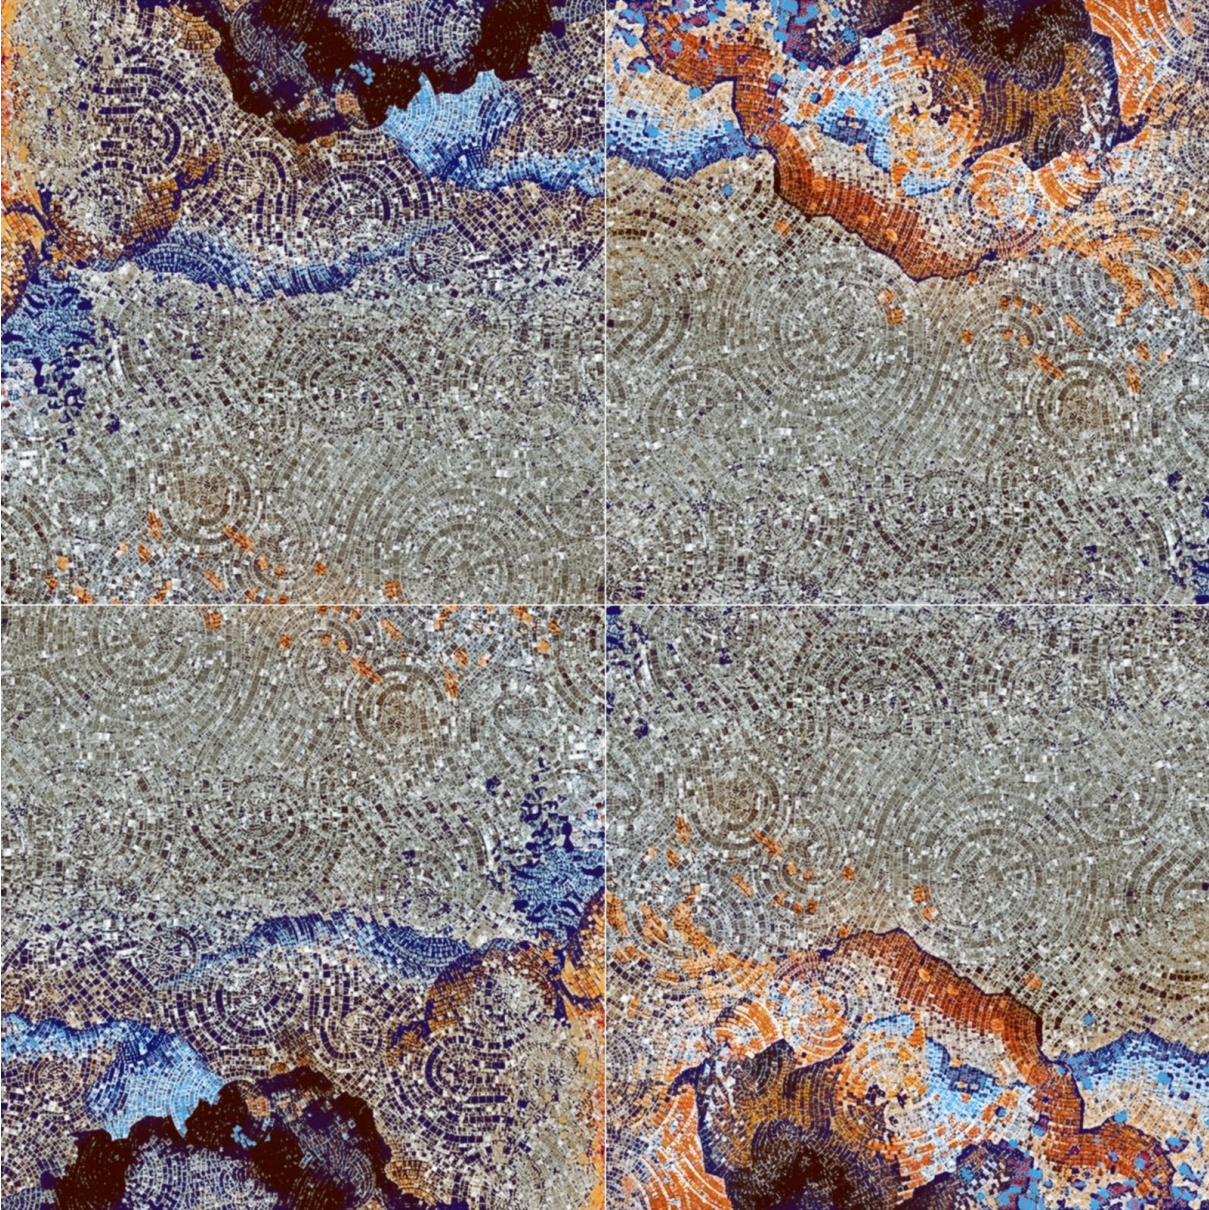

The book cover features a central rectangular area with a beige, textured, paper-like appearance. This central area is set against a background of a vibrant, multi-colored marbled pattern. The marbling consists of swirling, organic shapes in shades of deep blue, bright orange, and light grey, creating a complex and visually rich texture. The overall composition is balanced and aesthetically pleasing, typical of a decorative book cover.

TILE TAPESTRY

# Tile Tapestry

Tile Tapestry is inspired by the timeless art of mosaics, reimagined with abstract swirls, earthy tones, and textured depth to create a modern design statement. Its balanced blend of muted greys, indigo blues and rustic browns evokes the charm of handcrafted tessellations while adding a contemporary twist. Ideal for bathrooms, living rooms, accent walls and hospitality spaces. Tile Tapestry transforms interiors into artistic experiences where history meets modern luxury. More than just a surface, it is a canvas that celebrates tradition, texture and timeless elegance.

Faces of Tile Tapastary

Size | 600 mm x 600 mm

Finish : Matt

**IKIGAI** | an  
*Reimagining Surfaces* | **fcm**  
Interior Lifestyle Product Company  
venture

New Delhi | Mumbai | Bangalore | Chennai | Pune