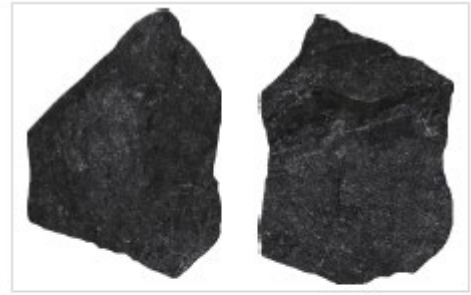

Alpine Stone

221X306MM