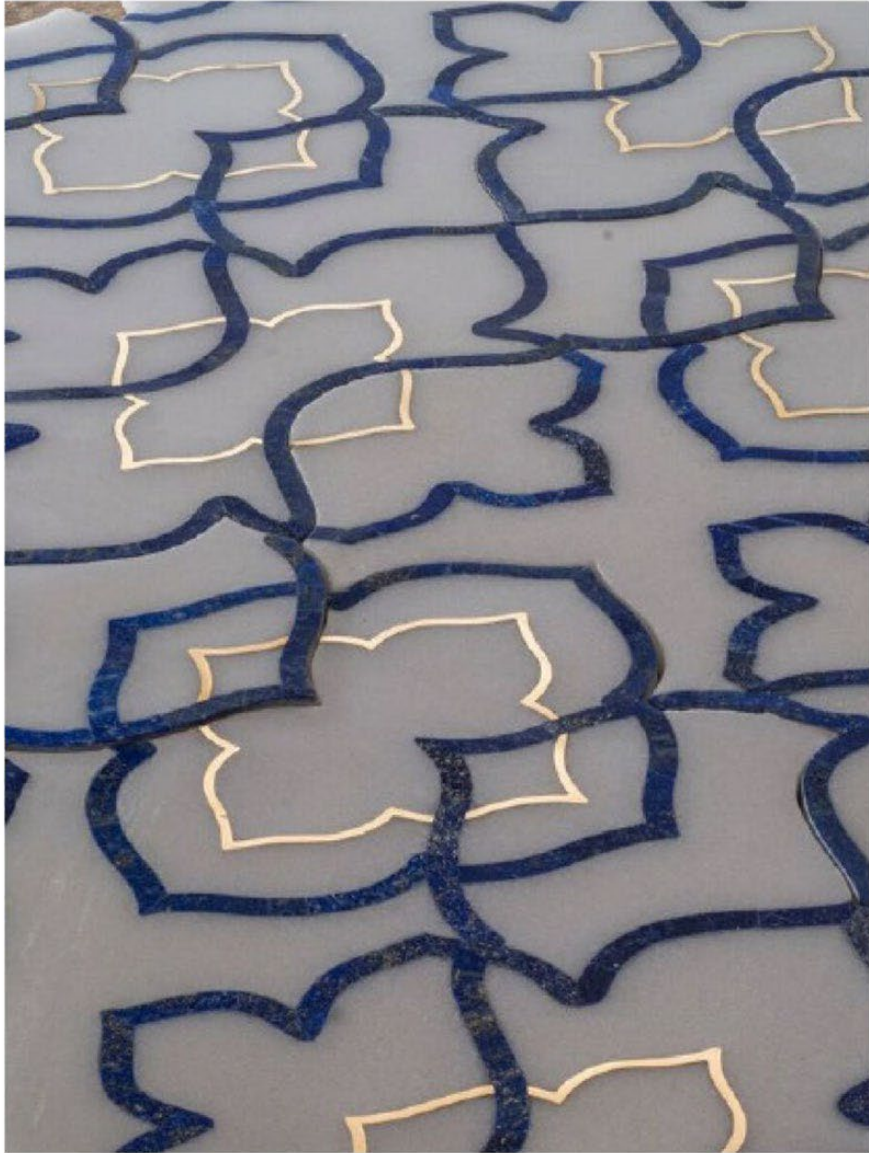

Flora 2 in Marble with Mother of Pearl and brass.

Persian Garden

Pre-polished marble with inserts,
calibrated to 10mm

Flora 2

Size : 29.4 x 28.7 cm

Flora 3 in Marble with Emperor Brown and Brass.

Persian Garden

Pre-polished marble with inserts,
calibrated to 10mm

Flora 3

Size : 40.6 x 19.5 cm (0.85 sq. ft.)

Flora 4 in Marble with Lapis and brass.

Persian Garden

Pre-polished marble with inserts,
calibrated to 10mm

Flora 4

Size : 29.9 x 29.9 cm (0.967 sq. ft.)

Flora 5 in Marble with granite and SS.

Persian Garden

Pre-polished marble with inserts,
calibrated to 10mm

Flora 5

Size : 29.4 x 28.7 cm (0.90 sq. ft.)

Flora 6 in Marble with Lapis and brass.

Persian Garden

Pre-polished marble with inserts,
calibrated to 10mm

Flora 6

Size : 29.4 x 28.7 cm

Monument 1 in marble with Mother of Pearl and SS.

Persian Garden

Pre-polished marble with inserts,
calibrated to 10mm