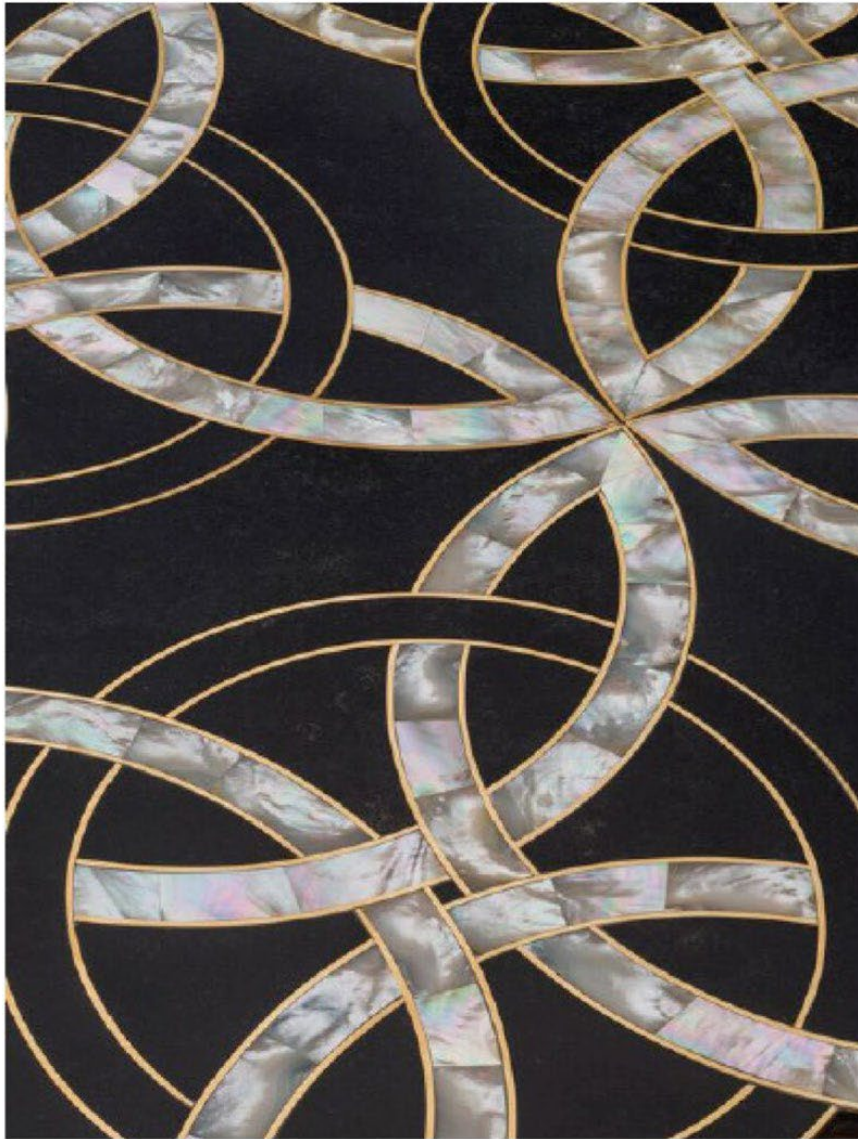

Monument 3

Monument 4

Constellation

Flora 1 in Granite with Mother of Pearl and brass.

Persian Garden

Pre-polished marble with inserts,
calibrated to 10mm

Flora 1

Size : 33.6 x 33.6 cm (1.21 sq. ft.)

Flora 2 in Marble with Mother of Pearl and brass.

Persian Garden

Pre-polished marble with inserts,
calibrated to 10mm

Flora 2

Size : 29.4 x 28.7 cm

Flora 3 in Marble with Emperor Brown and Brass.

Persian Garden

Pre-polished marble with inserts,
calibrated to 10mm

Flora 3

Size : 40.6 x 19.5 cm (0.85 sq. ft.)

Flora 4 in Marble with Lapis and brass.

Persian Garden

Pre-polished marble with inserts,
calibrated to 10mm