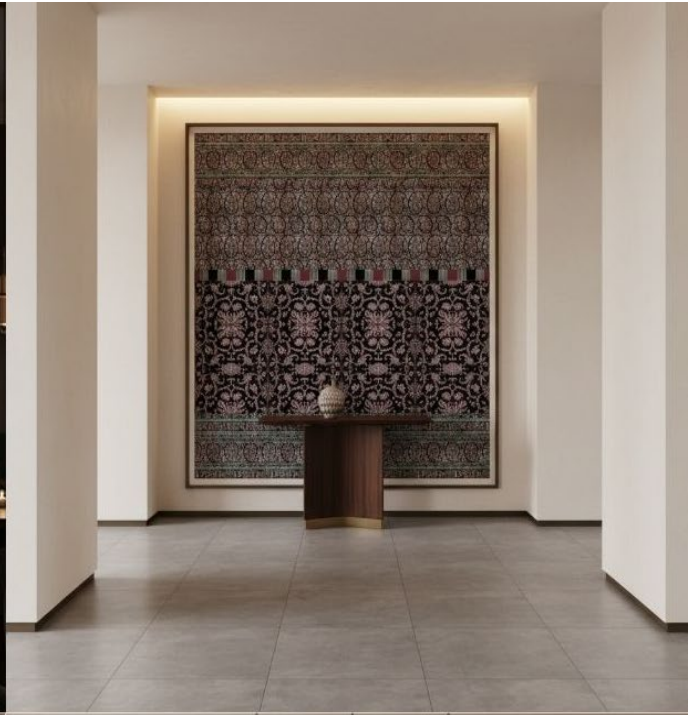

Size | 383 x 383 mm

Single Printed Pattern 1

Size | 383 x 383 mm

Single Printed Pattern 2

Size | 383 x 383 mm

IKIGAI | an
Reimagining Surfaces | **fcml**
Interior
Landscape
Product
Company
venture

New Delhi | Mumbai | Bangalore | Chennai | Pune