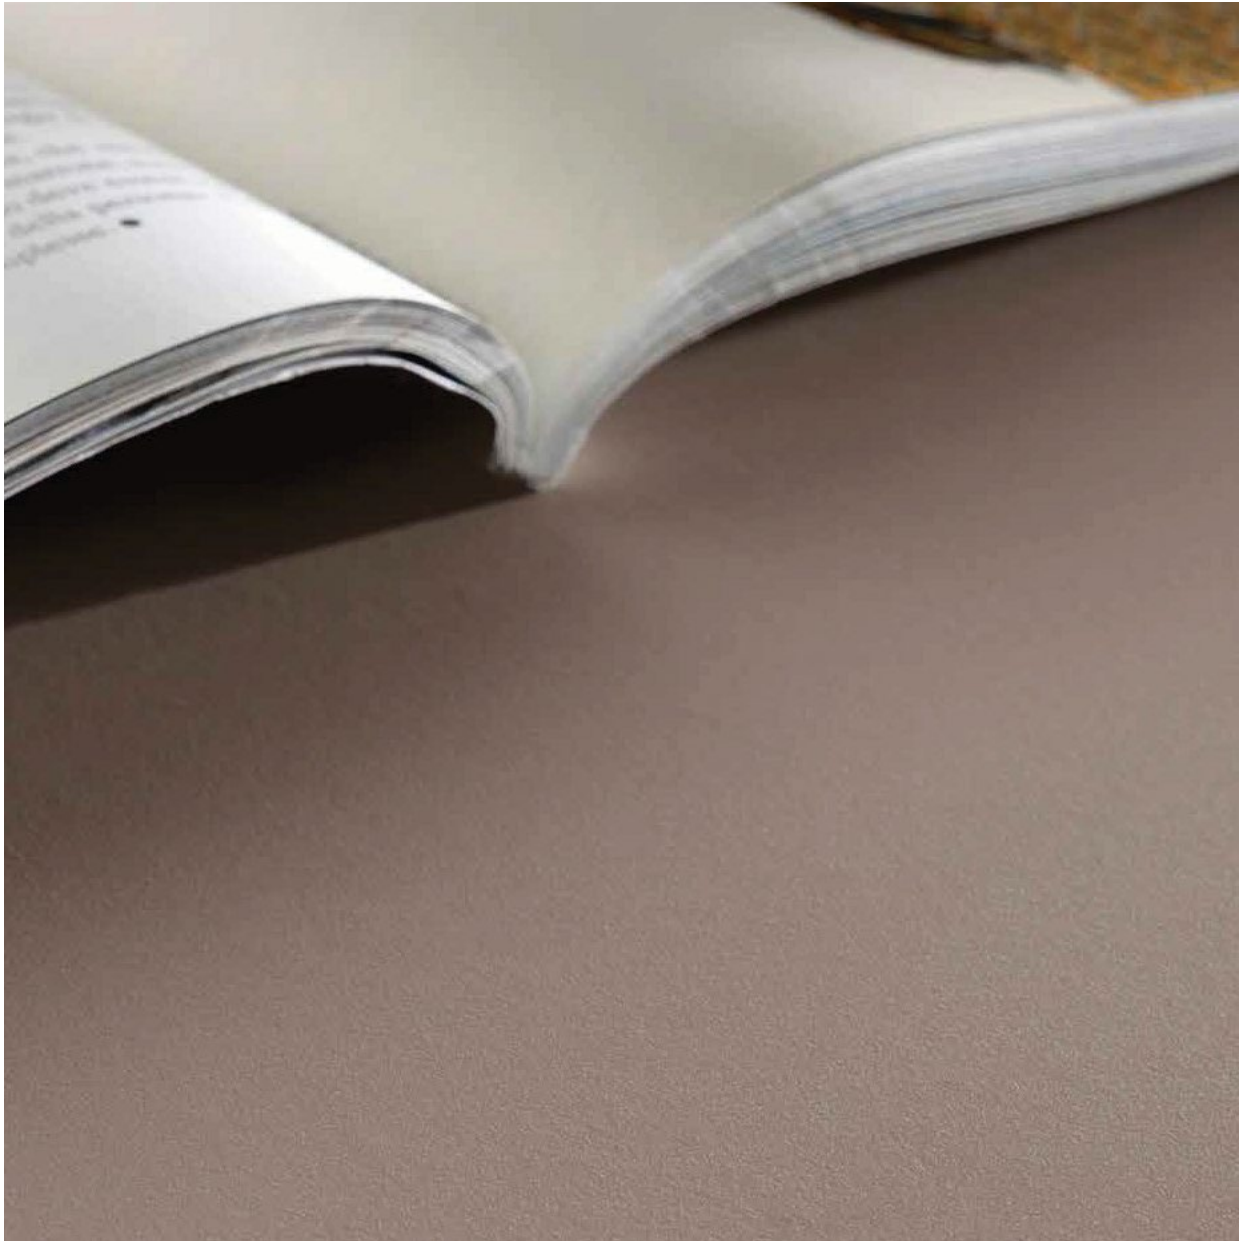

Fango

Size 1600x3200 (12mm | 20mm) mm

Available Sizes | 1600 x 1600 mm | 1600 x 3200 mm | 1200 x 3000 mm
Thickness | 12 mm | 12 mm & 20 mm | 5.5 mm