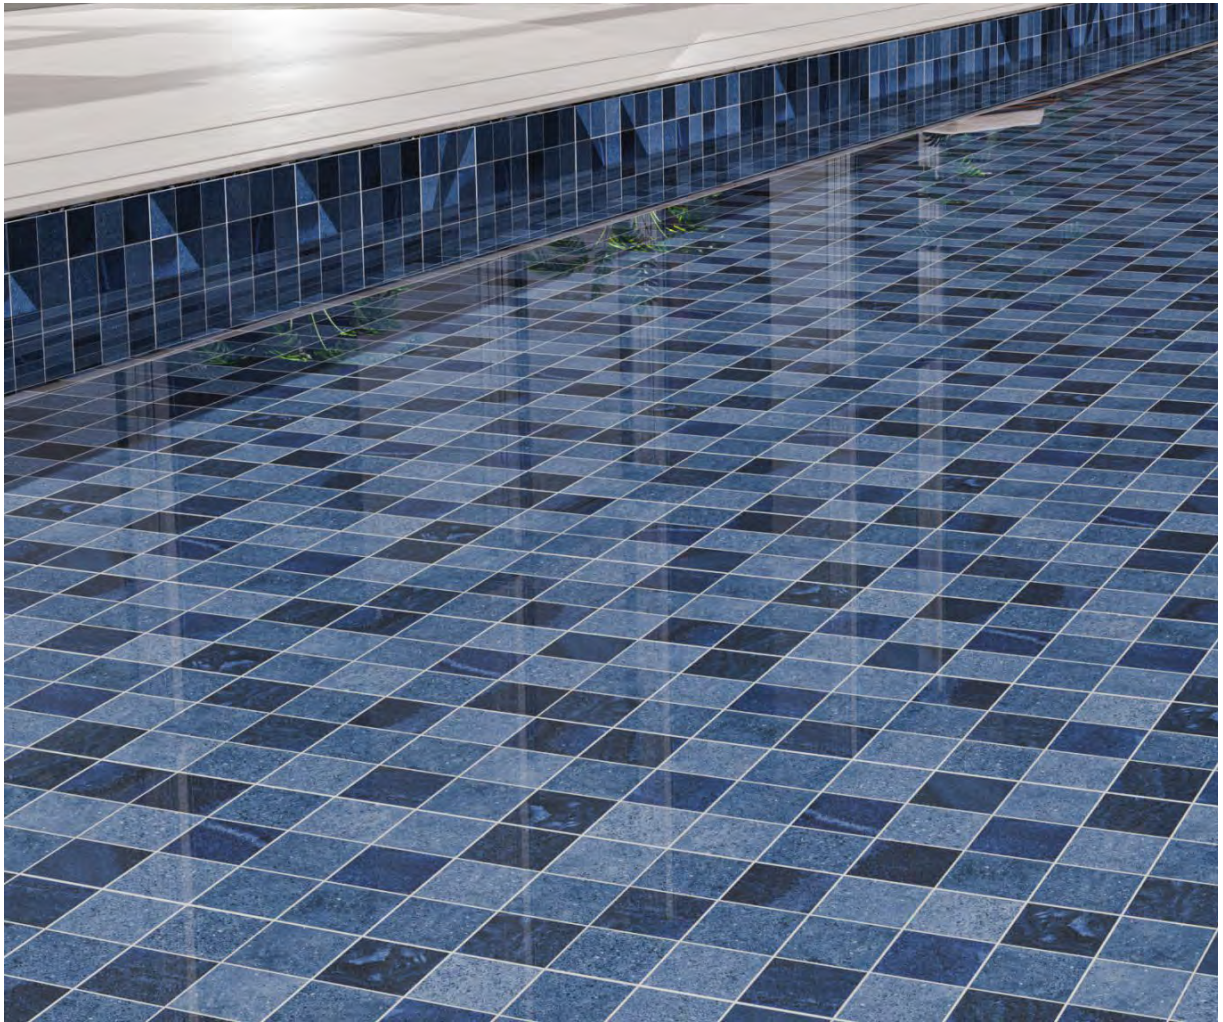

Bali Stone Series