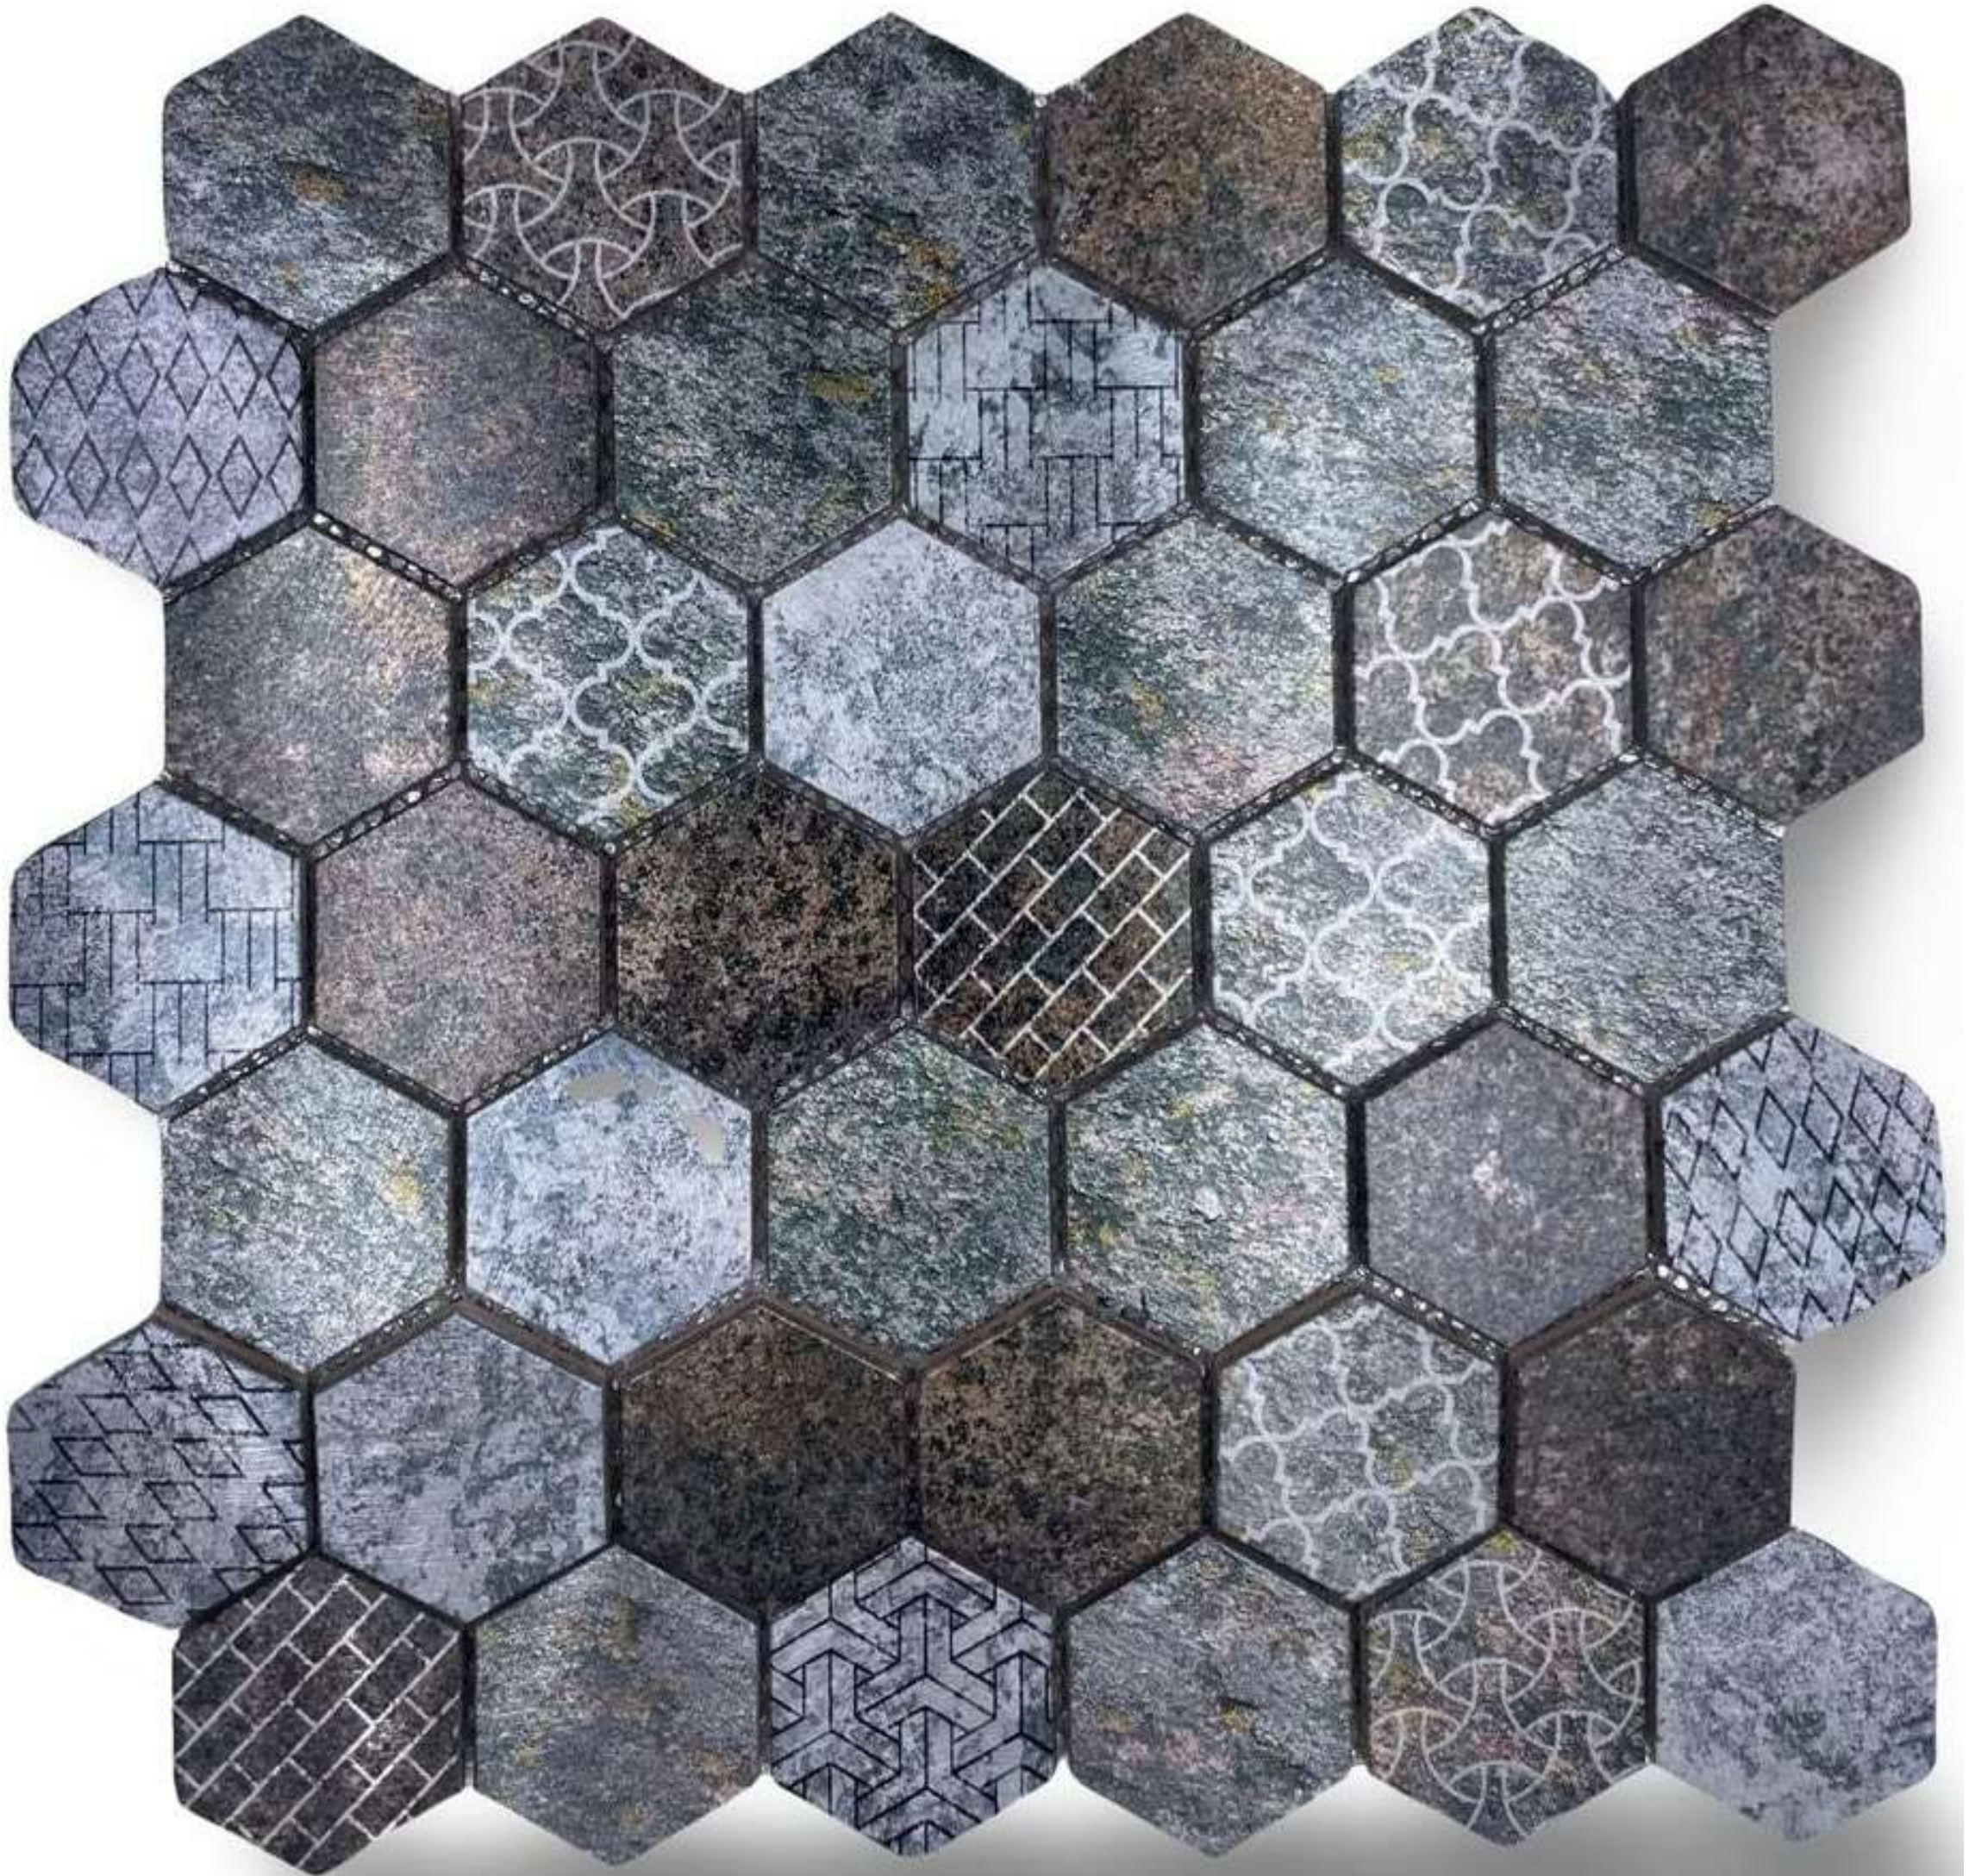

NARA MOSAIC METALLIC

Mimas AL Mix B-54

Size: 30 x 30.6 Cm