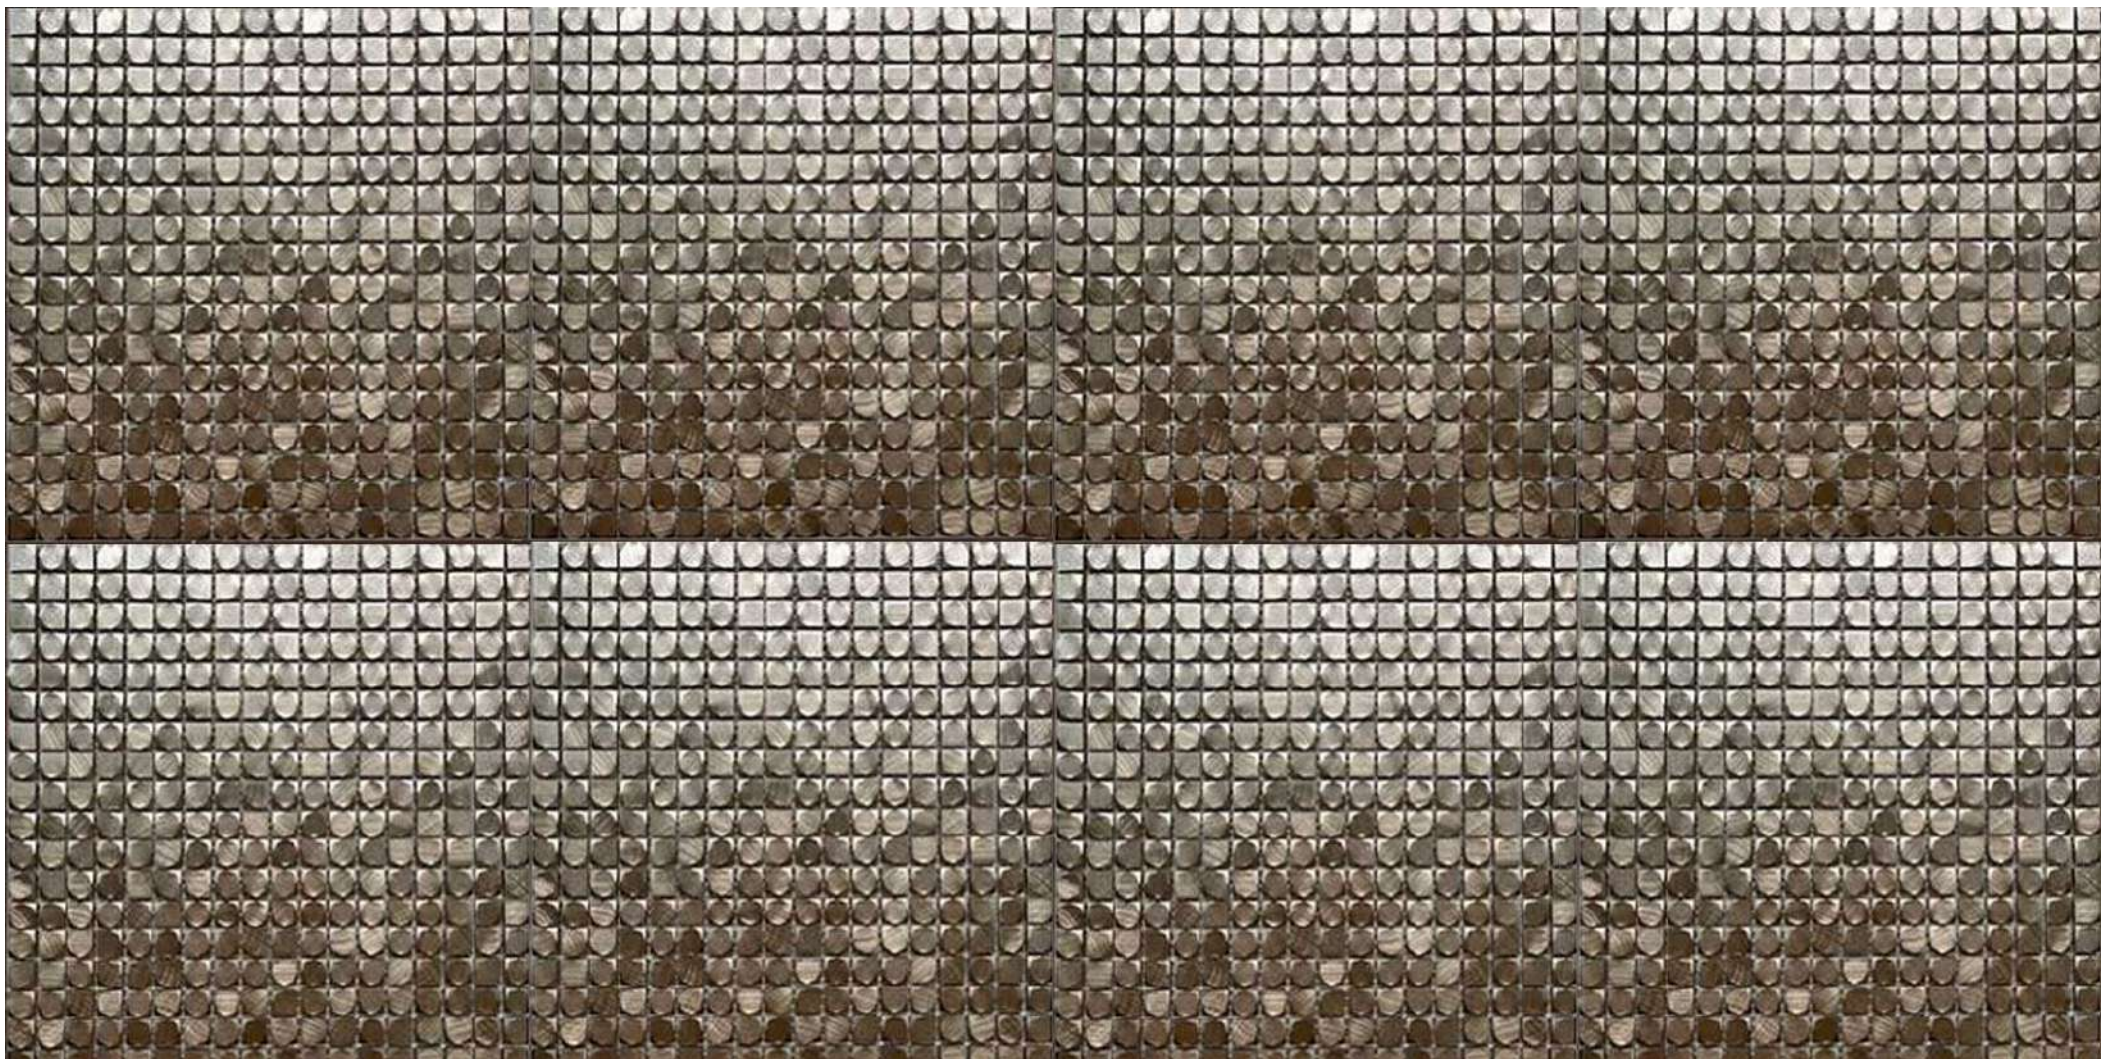

NARA MOSAIC MARBLE

RTS 8 Night Paris 203

Size : 300 x 300 mm