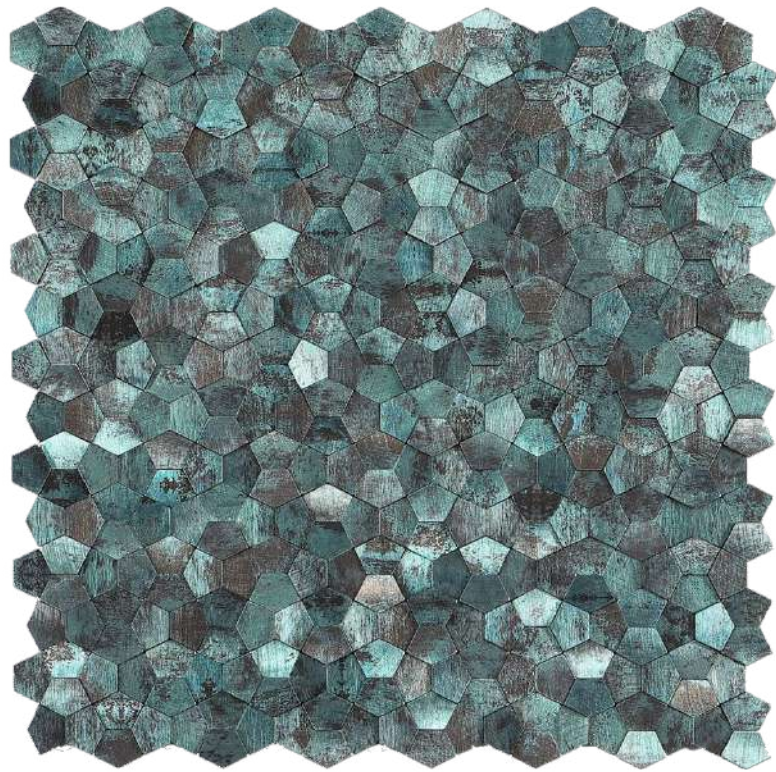

NARA MOSAIC METALLIC

Mosaico AP Lesly Teal B-70

Size : 288 x 288 mm