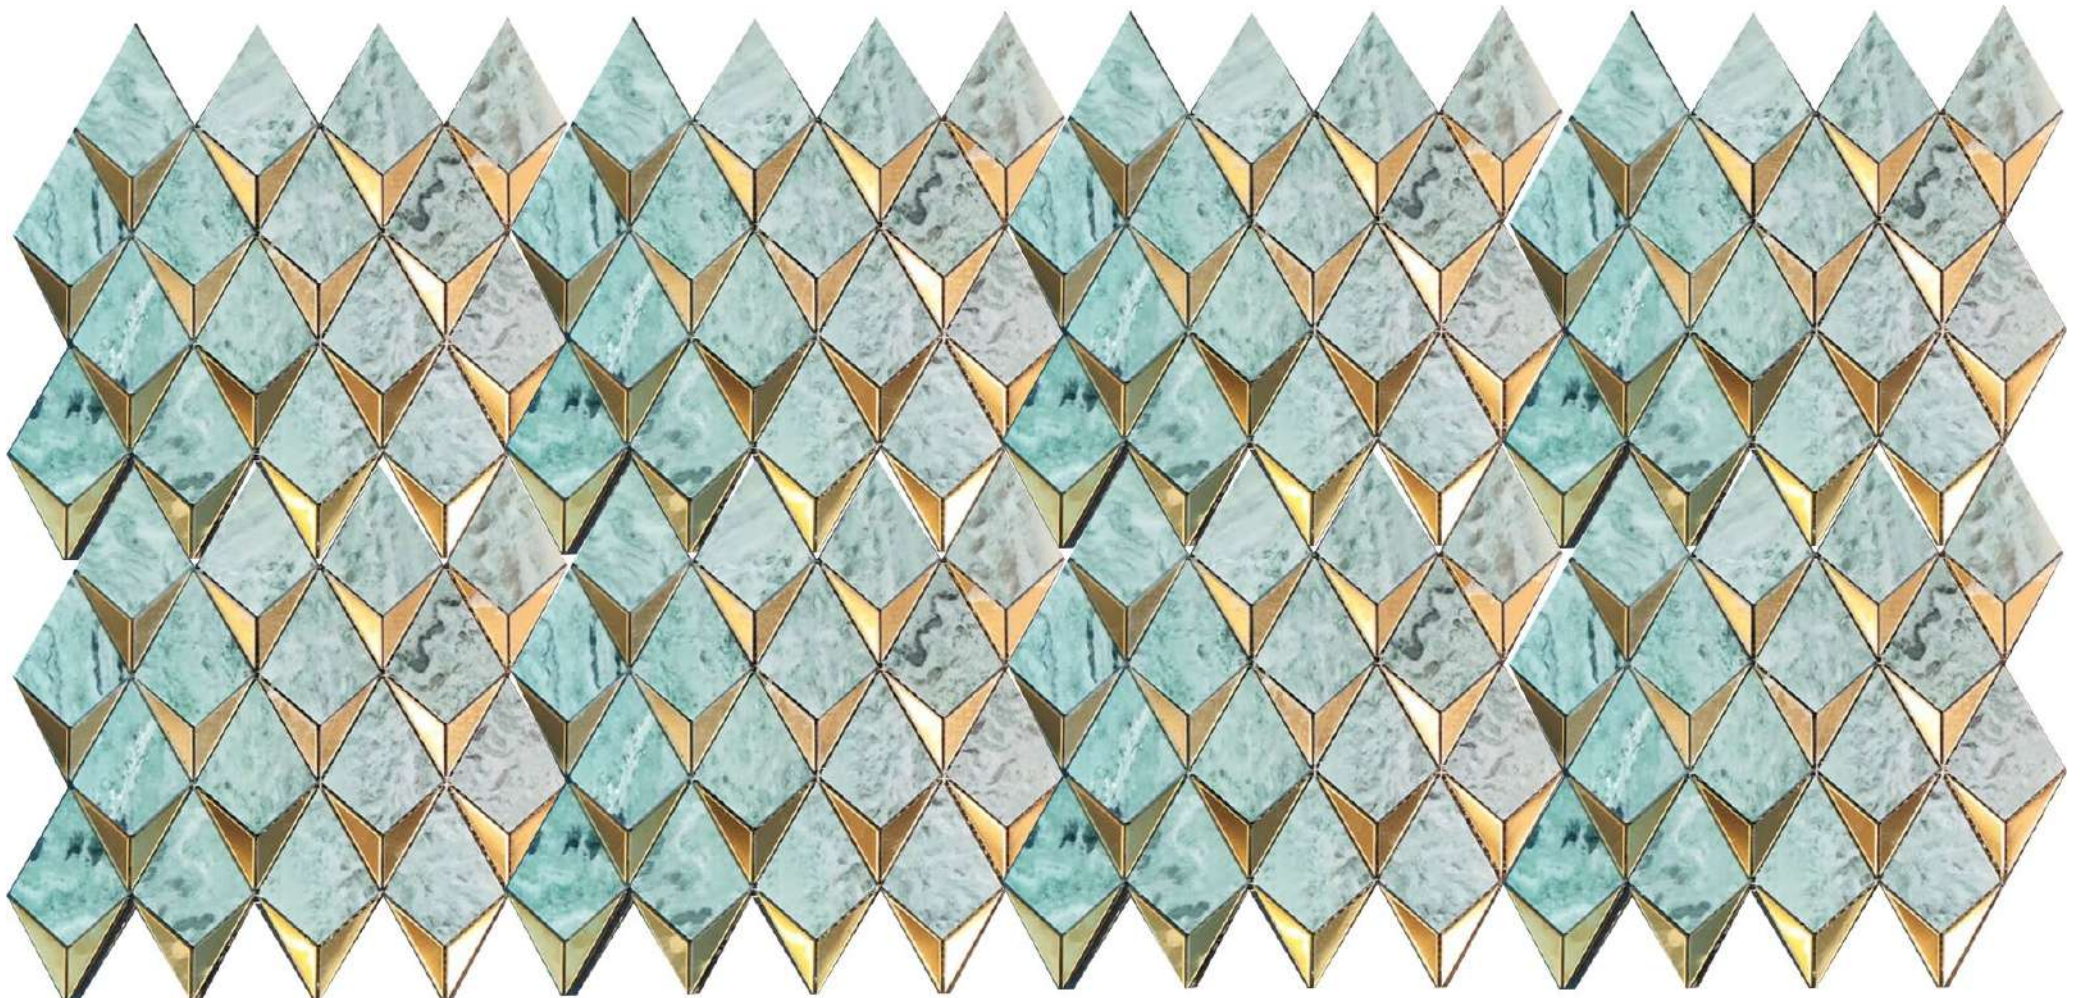

NARA MOSAIC MARBLE

RTS 7 Amalfi 105

Size : 246.5 x 285.5 mm