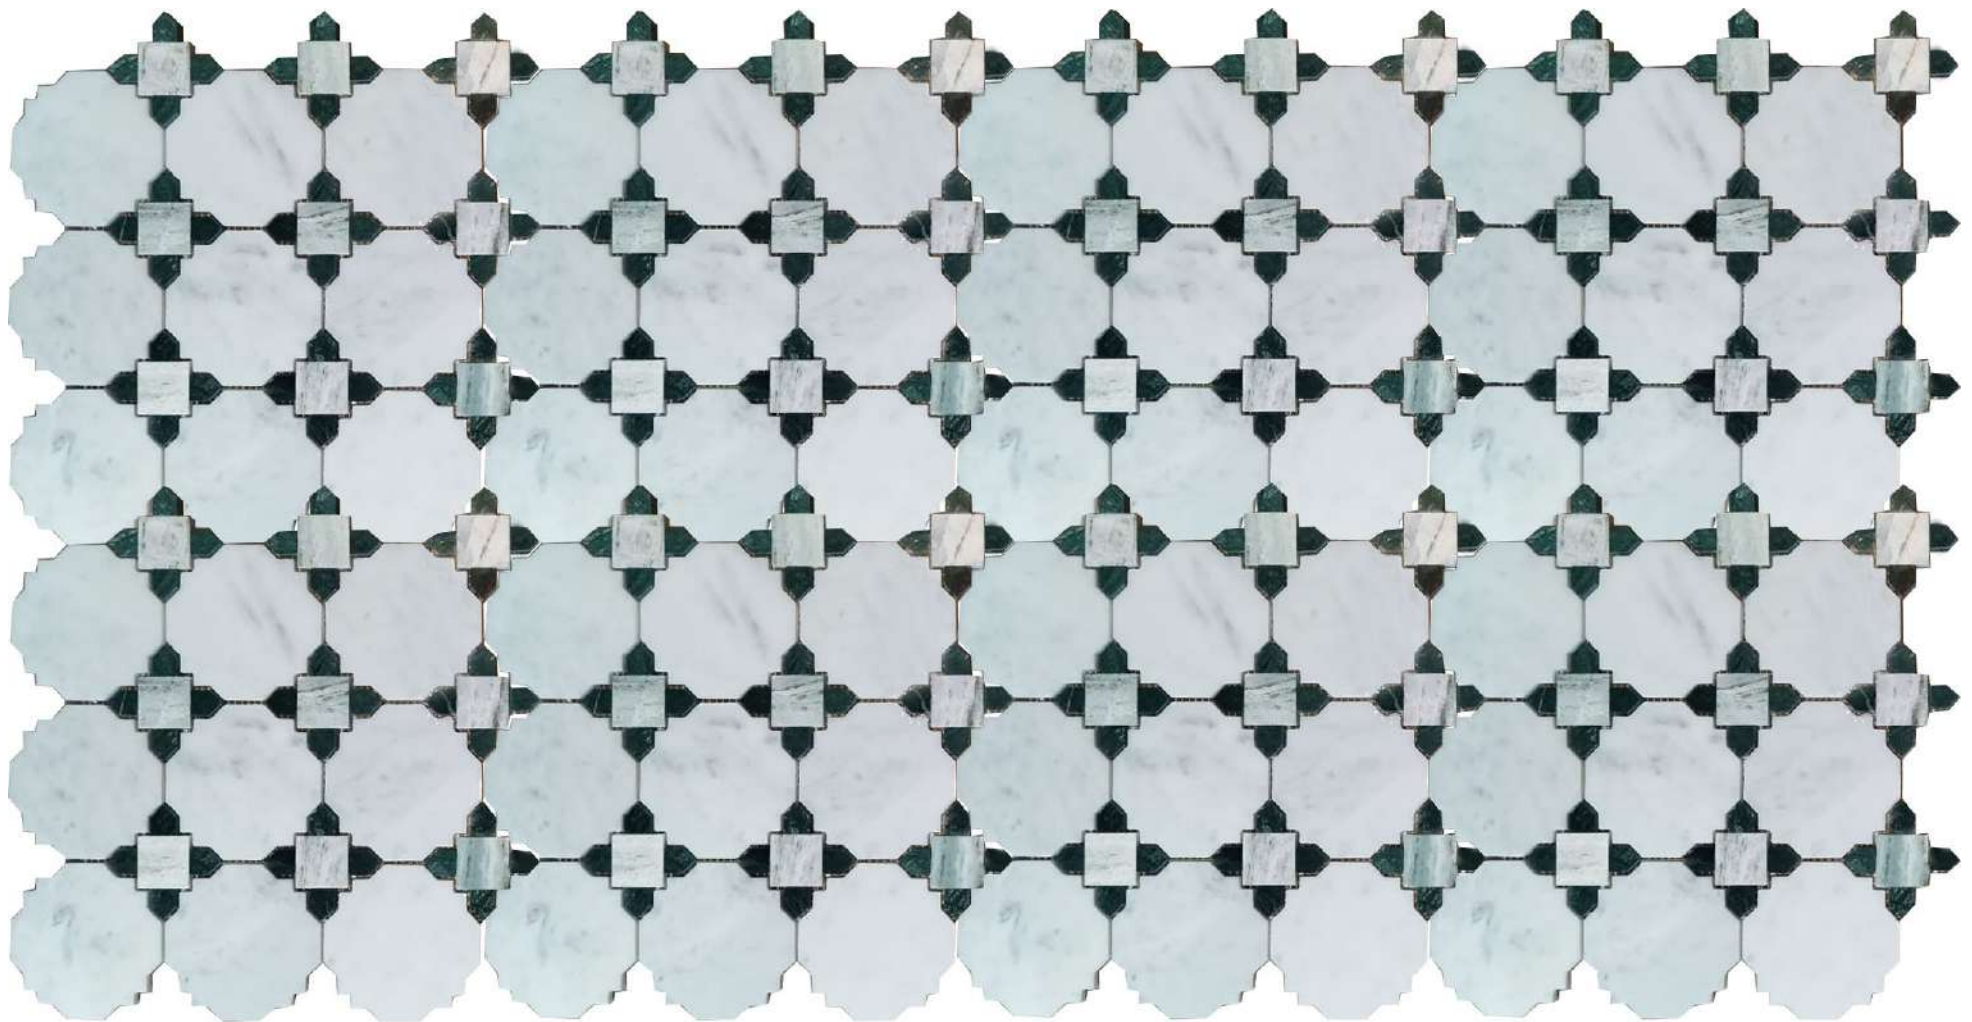

NARA MOSAIC MARBLE

RTS 7 Silica 02

Size : 296 x 296 mm