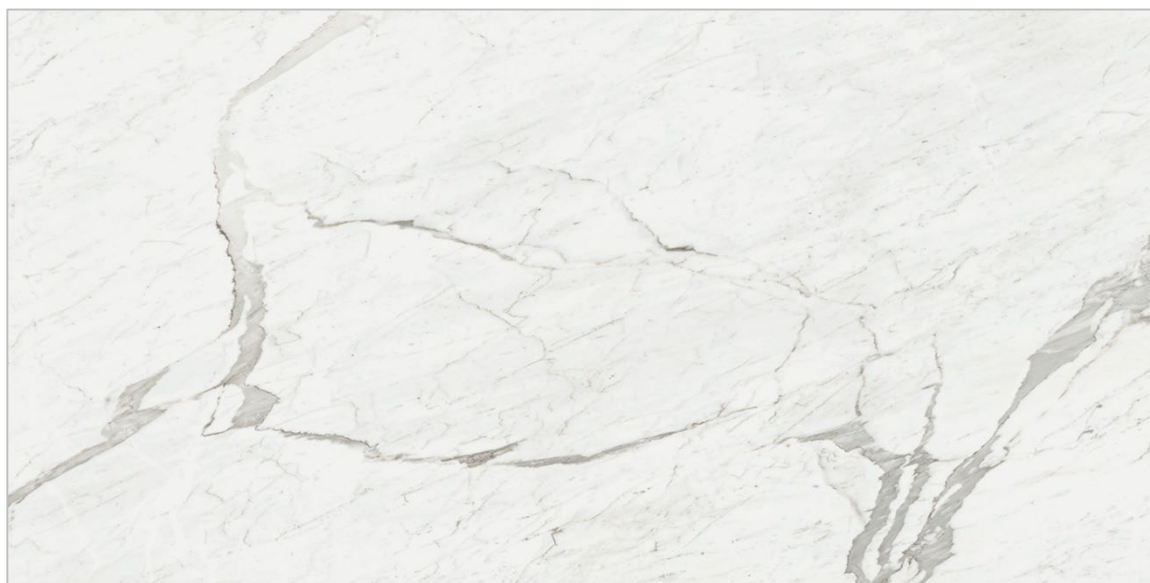

Art Deco Tiles

Statuario