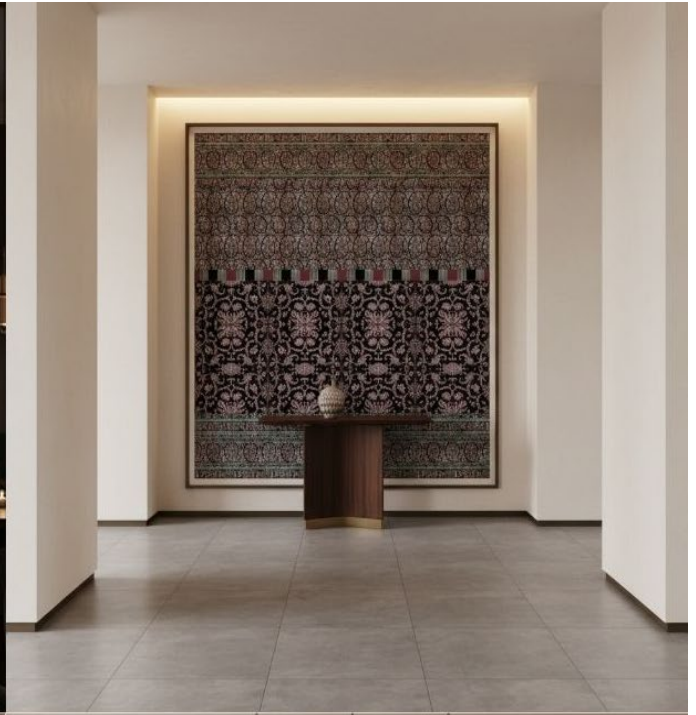

Statuario

Art Deco Tiles

Art Deco Tiles

Art Deco Border
Size: 22.5 x 59.8 Cm

Art Deco Corner
Size: 22.5 x 22.5 Cm

Onice Persiano

Art Deco Tiles

Art Deco Border
Size: 22.5 x 59.8 Cm

Art Deco Tiles

Art Deco Tiles

Name: Nara Heritage
Size: 59.8 x 59.8 Cm
Base Tile: E. Bianco

Base Tile: E. Bianco

Art Deco Tiles

IKIGAI | an
Reimagining Surfaces | **fcml**
 venture

New Delhi | Mumbai | Bangalore | Chennai | Pune