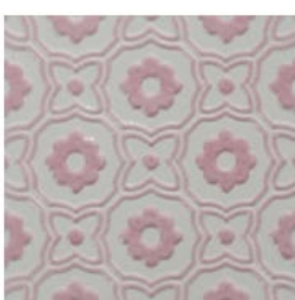

La Dolce Vita

La Dolce Vita - Pastel

4 Pattern / 4 colour ways
Size: 14.8x14.8 cms

La Dolce Vita Statuario
Size: 14.8x14.8 Cm

La Dolce Vita - Neutral

7 Patterns

Size: 7.3 x 29.7 cms

IKIGAI | an
Reimagining Surfaces | feml
Interior Lifestyle Product Company
venture