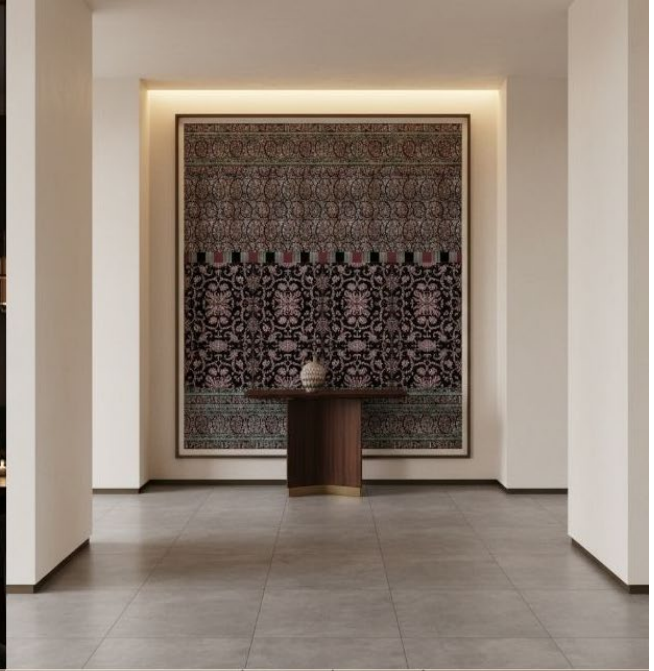

La Dolce Vita

La Dolce Vita - Pastel

4 Pattern / 4 colour ways
Size: 14.8x14.8 cms

La Dolce Vita Statuario
Size: 14.8x14.8 Cm

La Dolce Vita - Neutral

7 Patterns

Size: 7.3 x 29.7 cms

IKIGAI | an
Reimagining Surfaces | feml
Interior Lifestyle Product Company
venture