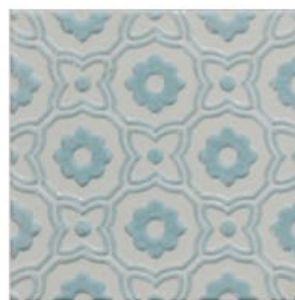

La Dolce Vita

La Dolce Vita - Pastel

4 Pattern / 4 colour ways
Size: 14.8x14.8 cms

La Dolce Vita Statuario
Size: 14.8x14.8 Cm

La Dolce Vita - Neutral

7 Patterns

Size: 7.3 x 29.7 cms

IKIGAI | an
Reimagining Surfaces | feml
Interior Lifestyle Product Company
venture