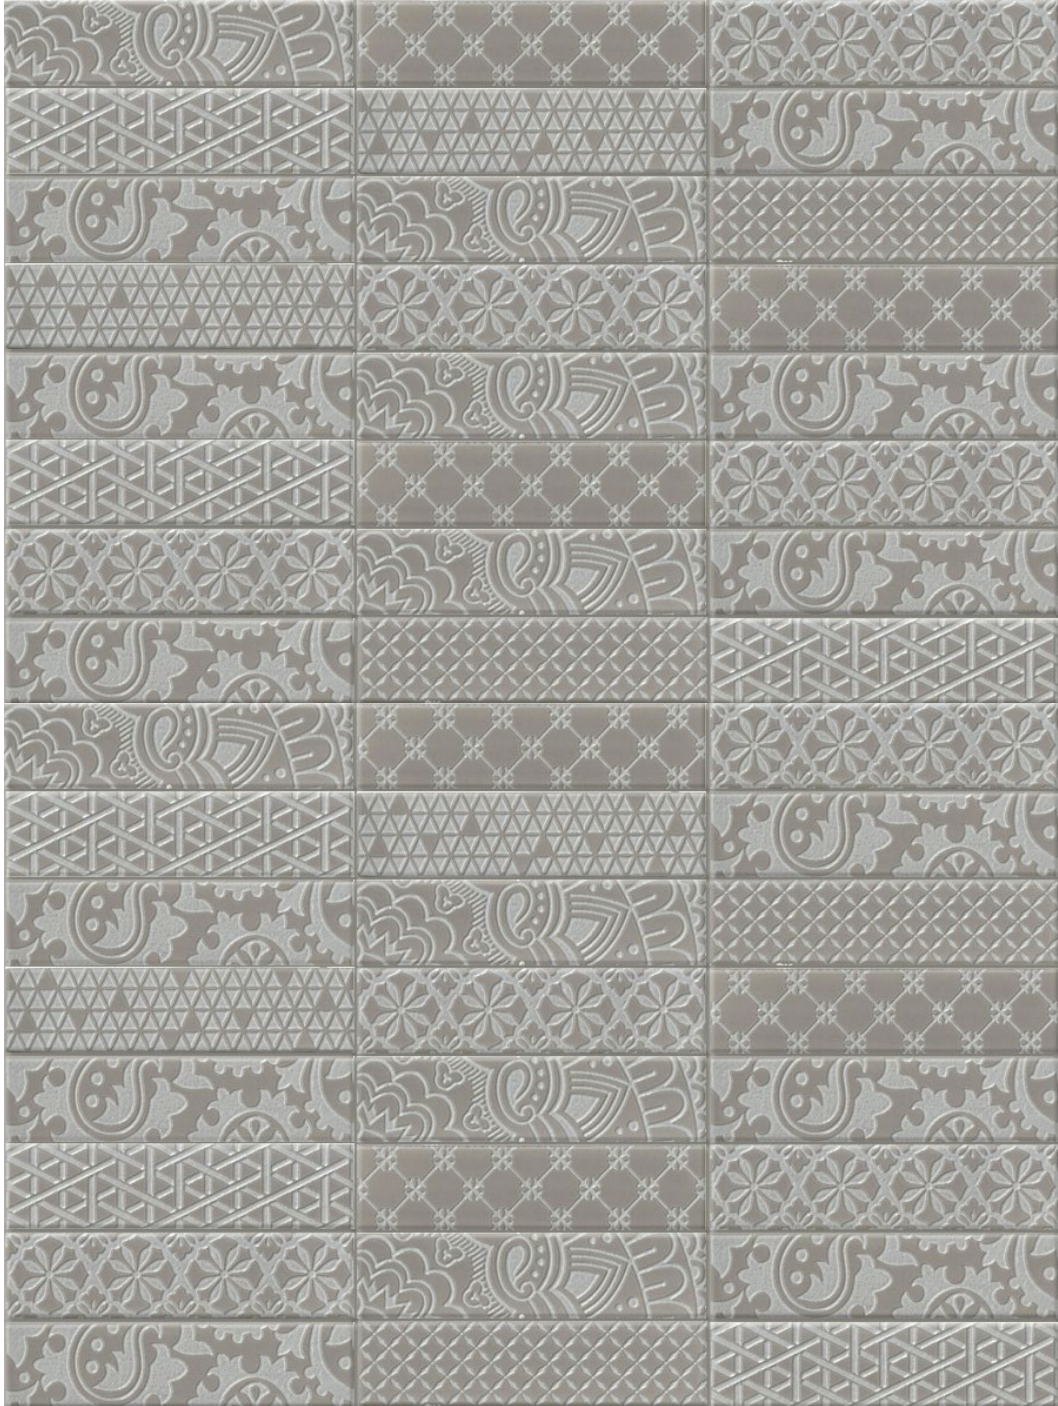

La Dolce Vita

La Dolce Vita - Pastel

4 Pattern / 4 colour ways
Size: 14.8x14.8 cms

La Dolce Vita Statuario
Size: 14.8x14.8 Cm

La Dolce Vita - Neutral

7 Patterns

Size: 7.3 x 29.7 cms

IKIGAI | an
Reimagining Surfaces | feml
Interior Lifestyle Product Company
venture