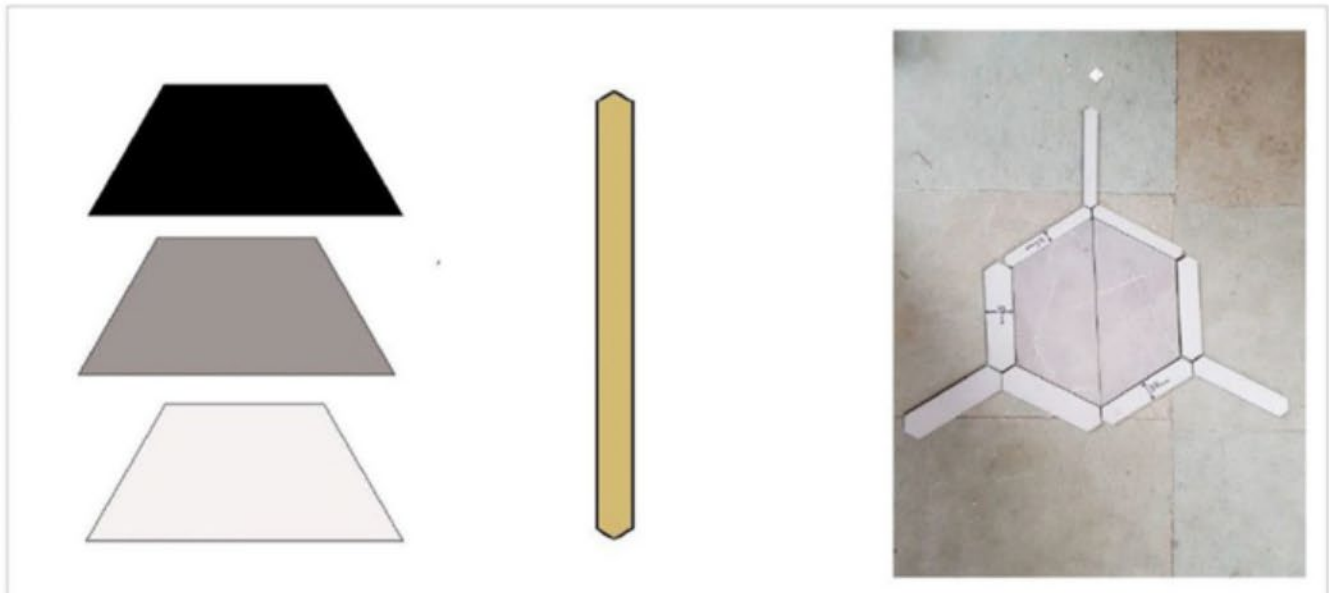

TECHNICALITIES AND DIMENSIONS

TRAPEZIUM DIMENSIONS

WIDTH VARIATIONS AVAILABLE

Ceramic brass compliments the tile's thickness and finish seamlessly. It is easy to use, quick to install and no extra work to maintain. Because of these special properties, these brass like insert perform better and a perfect emulation of brass.

It is easy to overlook the importance of an insert, we see it as vital. Like the frame around a painting in a gallery: Good Brass enhances the setting of the tile without calling attention to itself. It gives you all that BRASS can!