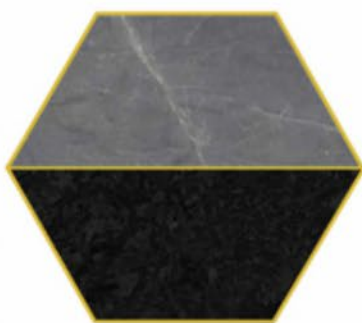

Ceramic Brass With Brass
in Antique Black & Pulpis Grigio

Size : 18 x 20.5 cm
INR Rs 2263/sq.ft