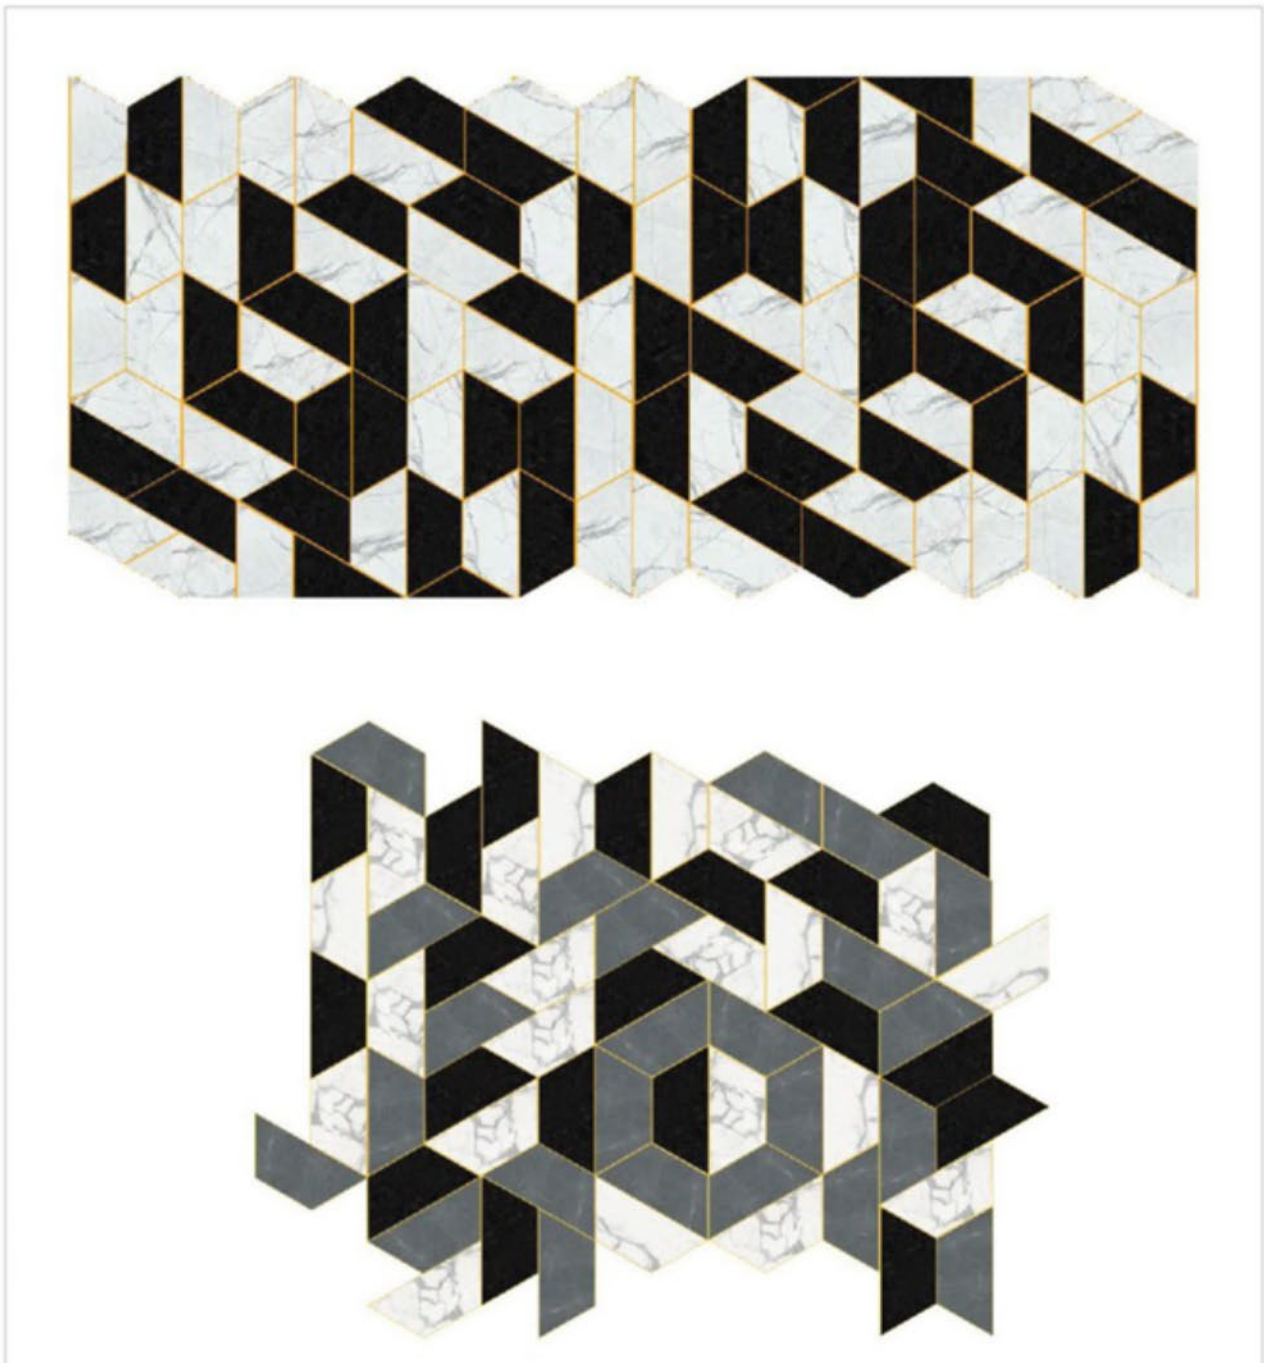

fcml surfaces

Avant Garde tessellations with a brass lining

Avant Garde tessellations with a brass lining

Ceramic tiles with brass coloured borders are fitted together to curate a random floor pattern which comes in different colour combinations with the brass element being constant and being the usp of this product. Ceramic brass replaces brass installations by juxtaposing the look of brass with the feel of ceramics.

AREA 147.99CM BY
145.274CM

Brass tiles 77
Black 20
Grey 20

AREA 147.99CM BY
145.274CM

Brass tiles 77
Black 20
White 20

AREA 147.99CM BY
145.274CM

Brass tiles 77
Black 14
White 12
Grey 14

Variety of patterns and compositions available

We can customize according to the space requirement and color preference

SINGLE LINED

DOUBLE LINED

Creating the pattern on a software and then giving it for implementation once approved

TRI BEAMED

PEAK LINED