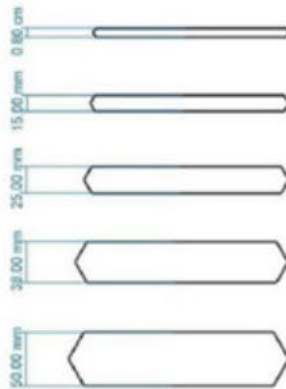

fcml surfaces

Avant Garde tessellations with a brass lining

Avant Garde tessellations with a brass lining

Ceramic tiles with brass coloured borders are fitted together to curate a random floor pattern which comes in different colour combinations with the brass element being constant and being the usp of this product. Ceramic brass replaces brass installations by juxtaposing the look of brass with the feel of ceramics.

TECHNICALITIES AND DIMENSIONS

TRAPEZIUM DIMENSIONS

WIDTH VARIATIONS AVAILABLE

Ceramic brass compliments the tile's thickness and finish seamlessly. It is easy to use, quick to install and no extra work to maintain. Because of these special properties, these brass like insert perform better and a perfect emulation of brass.

Ceramic Brass With Brass
in Antique Black & Statuario

Size : 18 x 20.5 cm
INR Rs 2263/sq.ft

Ceramic Brass Without Brass
in Antique Black & Statuario

Size : 18 x 20.5 cm
INR Rs 2011/sq.ft

Ceramic Brass With Brass
in Pulpis Grigio & Statuario

Size : 18 x 20.5 cm
INR Rs 2263/sq.ft

Ceramic Brass Without Brass
in Pulpis Grigio & Statuario

Size : 18 x 20.5 cm
INR Rs 2011/sq.ft

Ceramic Brass With Brass
in Antique Black & Pulpis Grigio

Size : 18 x 20.5 cm
INR Rs 2263/sq.ft