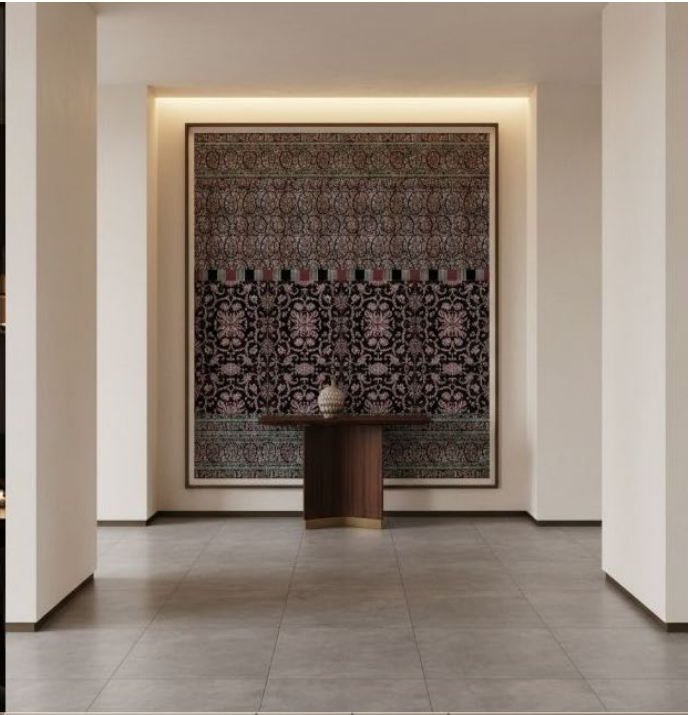

fcml surfaces

Avant Garde tessellations with a brass lining

Avant Garde tessellations with a brass lining

Ceramic tiles with brass coloured borders are fitted together to curate a random floor pattern which comes in different colour combinations with the brass element being constant and being the usp of this product. Ceramic brass replaces brass installations by juxtaposing the look of brass with the feel of ceramics.

Ceramic Brass Without Brass
in Antique Black & Pulpis Grigio

Size : 18 x 20.5 cm
INR Rs 2011/sq.ft

IKIGAI | an
Reimagining Surfaces | **fcml**
 venture

New Delhi | Mumbai | Bangalore | Chennai | Pune

Reach us on :