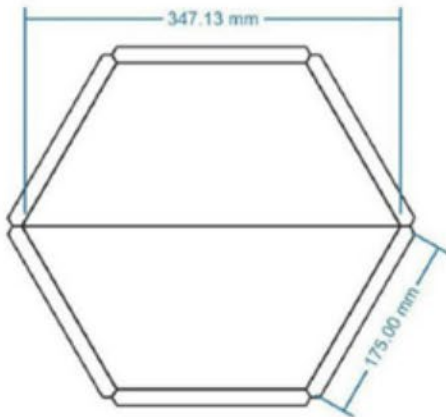

TRAPEZIUM DIMENSIONS

WIDTH VARIATIONS AVAILABLE

Ceramic brass compliments the tile's thickness and finish seamlessly. It is easy to use, quick to install and no extra work to maintain. Because of these special properties, these brass like insert perform better and a perfect emulation of brass.

It is easy to overlook the importance of an insert, we see it as vital. Like the frame around a painting in a gallery: Good Brass enhances the setting of the tile without calling attention to itself. It gives you all that BRASS can!