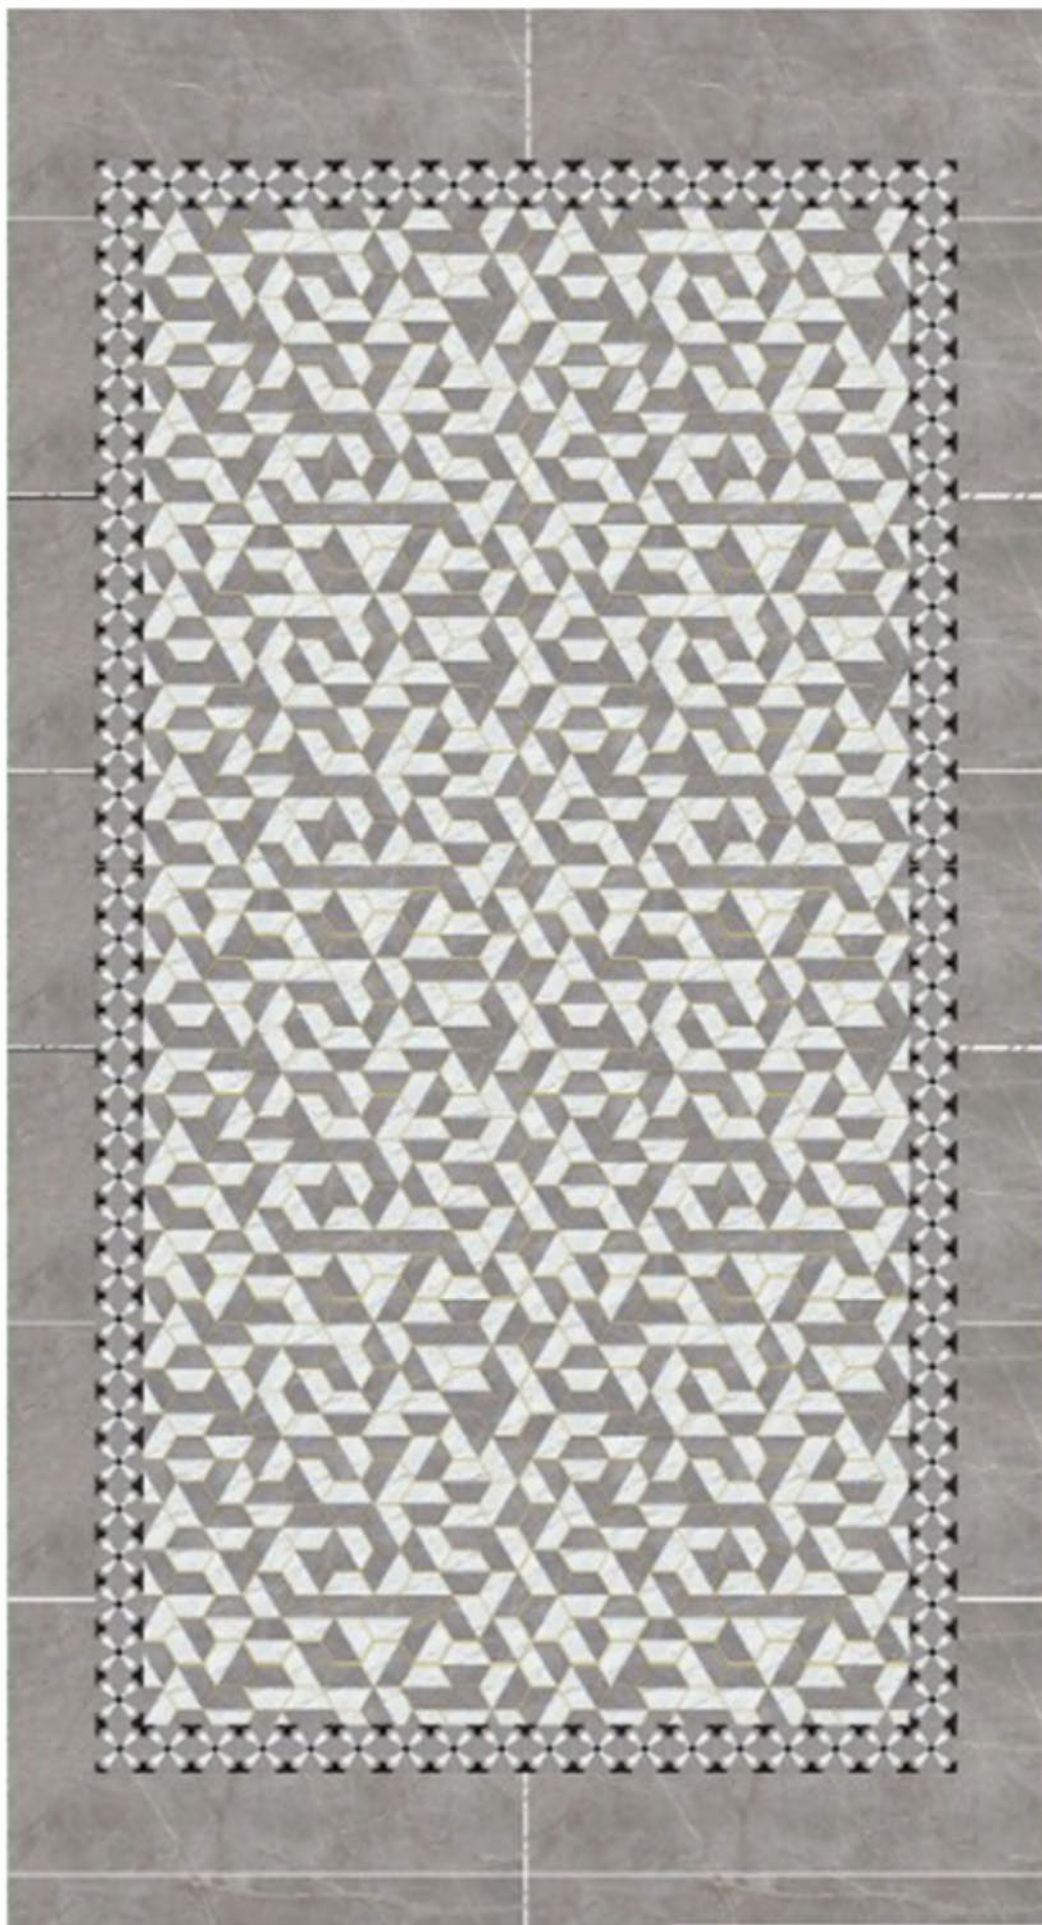

fcml surfaces

Avant Garde tessellations with a brass lining

Avant Garde tessellations with a brass lining

Ceramic tiles with brass coloured borders are fitted together to curate a random floor pattern which comes in different colour combinations with the brass element being constant and being the usp of this product. Ceramic brass replaces brass installations by juxtaposing the look of brass with the feel of ceramics.

Size : 18 x 20.5 cm
INR Rs 2263/sq.ft

Ceramic Brass Without Brass
in Pulpis Grigio & Statuario

Size : 18 x 20.5 cm
INR Rs 2011/sq.ft

Ceramic Brass With Brass
in Antique Black & Pulpis Grigio

Size : 18 x 20.5 cm
INR Rs 2263/sq.ft

Ceramic Brass Without Brass
in Antique Black & Pulpis Grigio

Size : 18 x 20.5 cm
INR Rs 2011/sq.ft

IKIGAI | an
Reimagining Surfaces | **fcml**
 venture

New Delhi | Mumbai | Bangalore | Chennai | Pune

Reach us on :