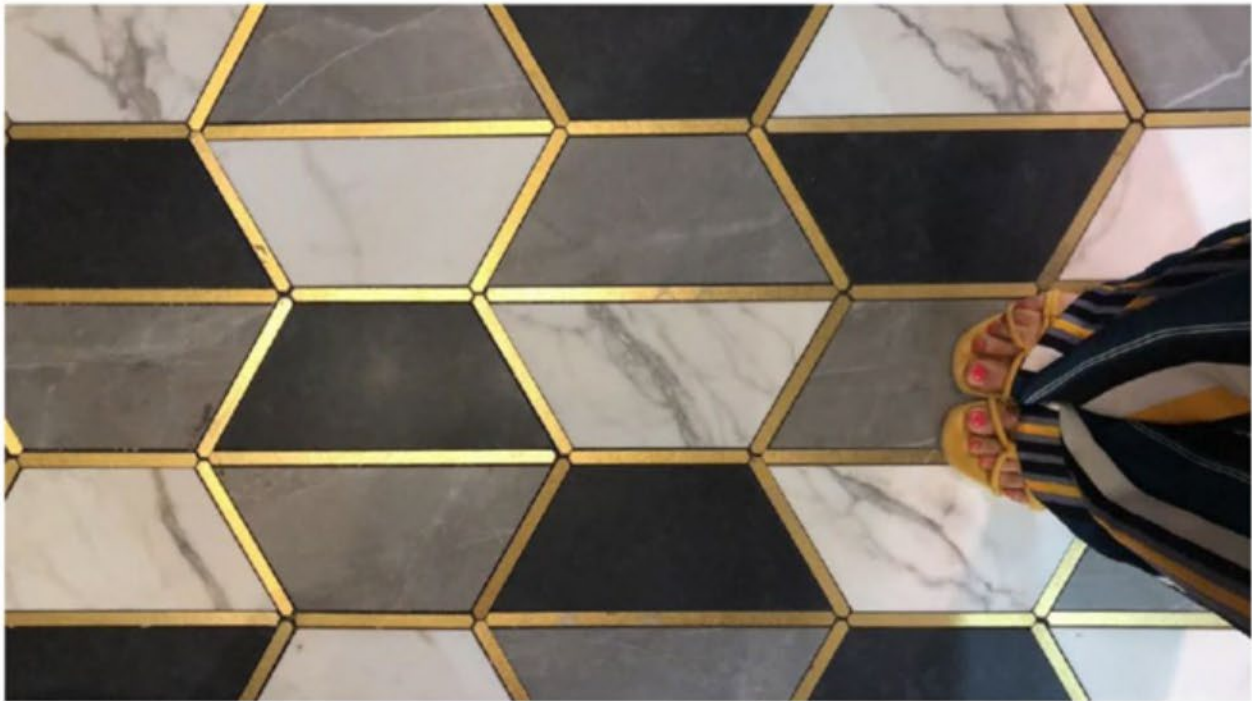

fcml surfaces

Avant Garde tessellations with a brass lining

Avant Garde tessellations with a brass lining

Ceramic tiles with brass coloured borders are fitted together to curate a random floor pattern which comes in different colour combinations with the brass element being constant and being the usp of this product. Ceramic brass replaces brass installations by juxtaposing the look of brass with the feel of ceramics.

AREA 147.99CM BY
145.274CM

Brass tiles 77
Black 20
Grey 20

AREA 147.99CM BY
145.274CM

Brass tiles 77
Black 20
White 20

AREA 147.99CM BY
145.274CM

Brass tiles 77
Black 14
White 12
Grey 14

Variety of patterns and compositions available

We can customize according to the space requirement and color preference

SINGLE LINED

DOUBLE LINED

Creating the pattern on a software and then giving it for implementation once approved

TRI BEAMED

PEAK LINED