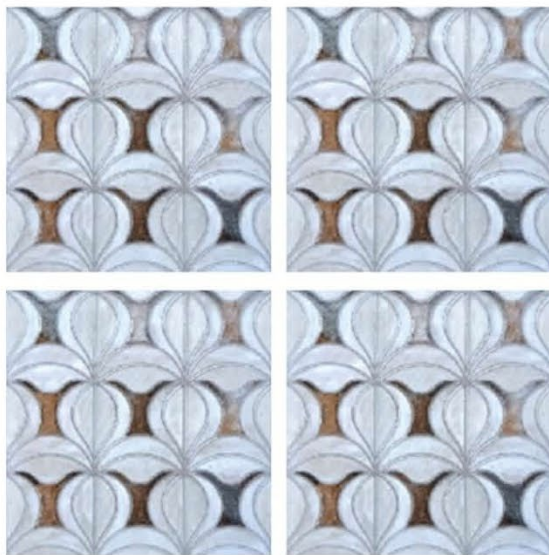

BLUE POTTERY *henna*

BLUE POTTERY
henna

AUREA 07
150X150MM

BLUE POTTERY
henna

AUREA 08
150X150MM

BLUE POTTERY
henna

AUREA 09
150X150MM

BLUE POTTERY
henna

AUREA 10
150X150MM

BLUE POTTERY
henna

AUREA 14
150X150MM

BLUE POTTERY
henna

AUREA 33
150X150MM

BLUE POTTERY
henna

AUREA 40
150X150MM

BLUE POTTERY
henna

Lambrini 02
150X150MM

BLUE POTTERY
henna

Lambrini 03
150X150MM

BLUE POTTERY
henna

DIO 05
300X300MM

BLUE POTTERY
henna

DIO 18
300X300MM

BLUE POTTERY
henna

DIO 20
300X300MM

BLUE POTTERY *henna*

Blue pottery themed, henna styled collection originated from Arab, Iran, Iraq, Pakistan and finally settled in Royal patronage of India. The synthesis of the motifs are native repertoire of simple geometric, plant-based and ornamental designs. Just like henna, the print has a dark and detailed outlining followed by delicate strokes of colour palette which is derived from the shades of blue, cobalt, green, copper, white and also some other non-conventional colours, such as yellow and brown. Reinvent elegance with these tiles to highlight walls indoors, outdoors and swimming pool area.