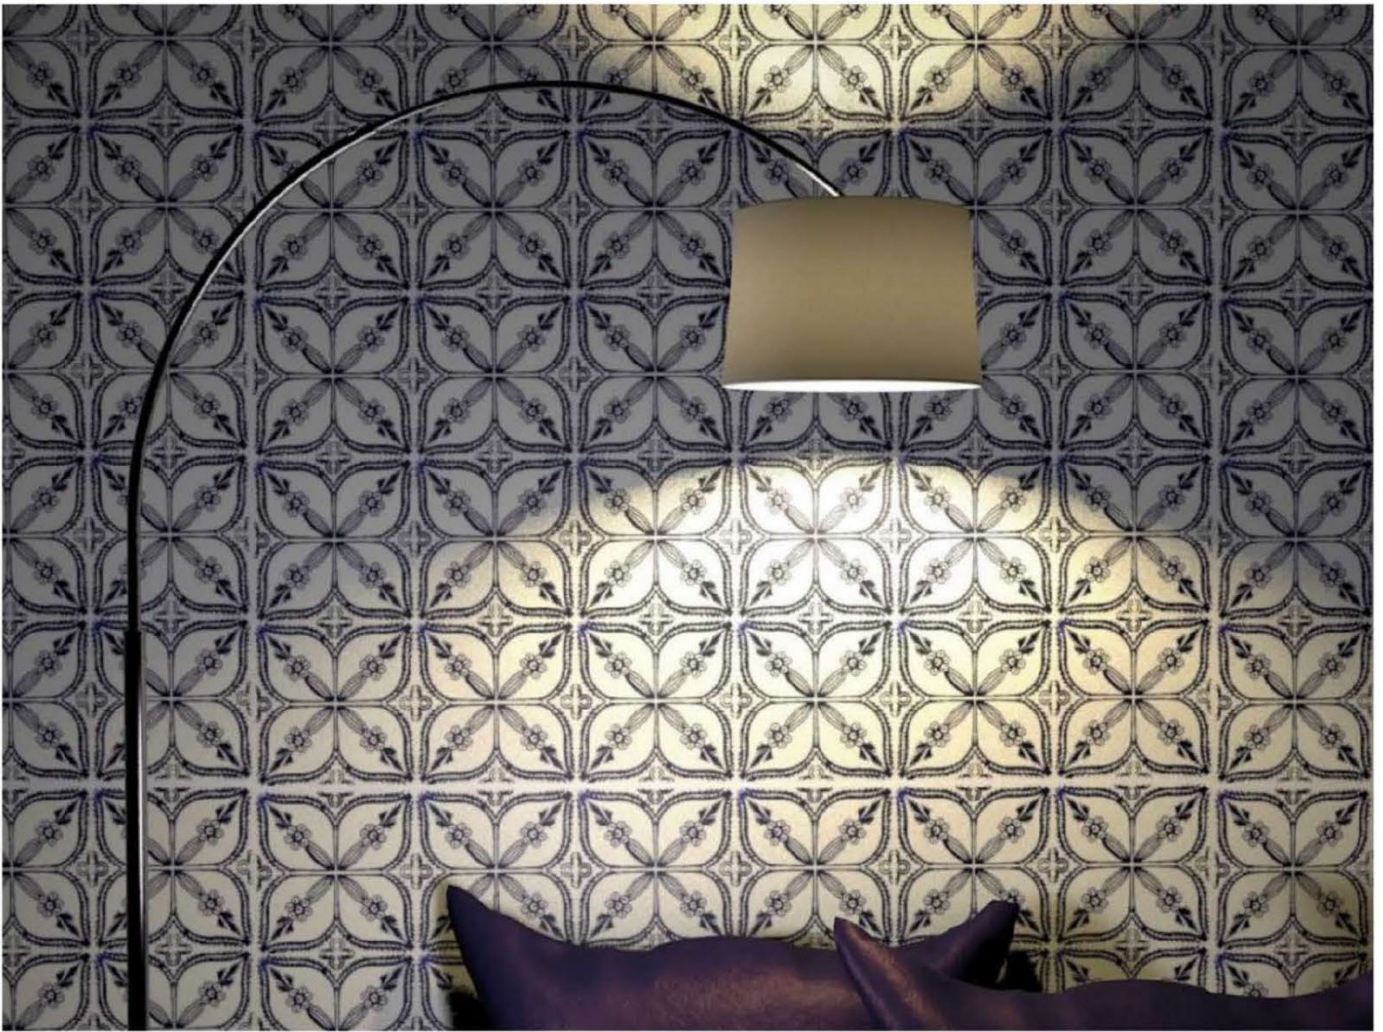

DIO 20
300X300MM

BLUE POTTERY *henna*

Blue pottery themed, henna styled collection originated from Arab, Iran, Iraq, Pakistan and finally settled in Royal patronage of India. The synthesis of the motifs are native repertoire of simple geometric, plant-based and ornamental designs. Just like henna, the print has a dark and detailed outlining followed by delicate strokes of colour palette which is derived from the shades of blue, cobalt, green, copper, white and also some other non-conventional colours, such as yellow and brown. Reinvent elegance with these tiles to highlight walls indoors, outdoors and swimming pool area.

Blue Highlighter I
size : 14.8 x 14.8 CM

Blue Highlighter II
size : 14.8 x 14.8 CM

Brown Highlighter I
size : 14.8 x 14.8 CM

Brown Highlighter II
size : 14.8 x 14.8 CM

BLUE POTTERY *henna*

Arrangements explored and mixes with other colors and patterns is possible.

BLUE POTTERY *henna*

Blue Pottery Henna tiles make simple spaces look cozy and versatile. These can be customized to colors and mixes, preferred. A glimpse of what it would look like, once implemented, can be created.