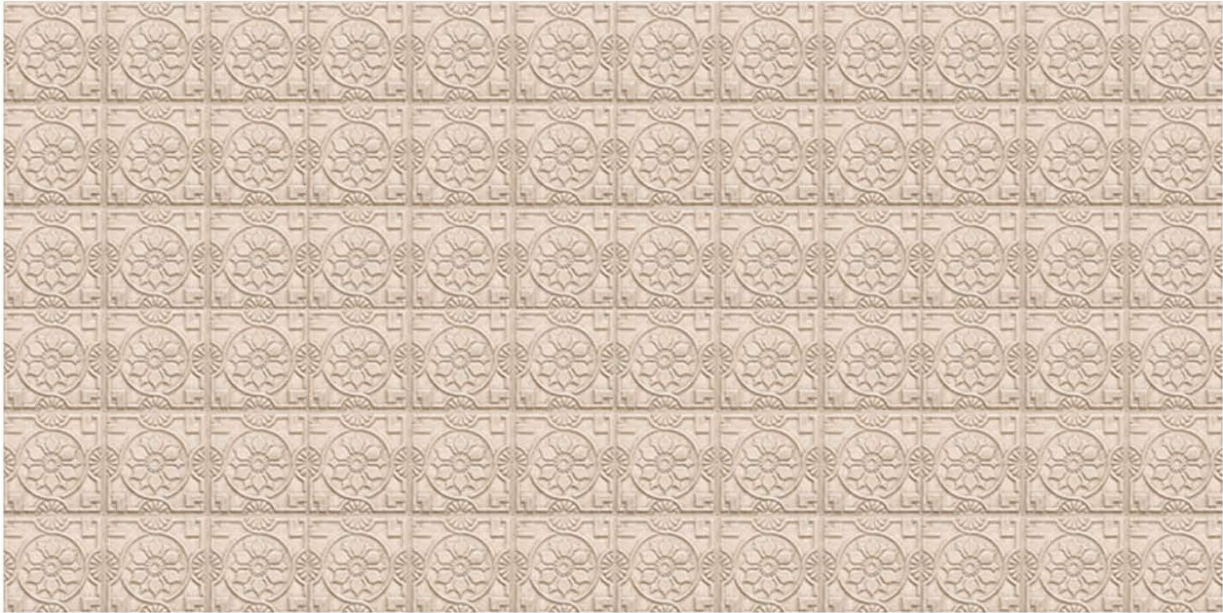

BLUE POTTERY *henna*

BLUE POTTERY
henna

AUREA 07
150X150MM

BLUE POTTERY
henna

AUREA 08
150X150MM

BLUE POTTERY
henna

AUREA 09
150X150MM

BLUE POTTERY
henna

AUREA 10
150X150MM

BLUE POTTERY
henna

AUREA 14
150X150MM

BLUE POTTERY
henna

AUREA 33
150X150MM

BLUE POTTERY
henna

AUREA 40
150X150MM

BLUE POTTERY
henna

Lambrini 02
150X150MM

BLUE POTTERY
henna

Lambrini 03
150X150MM

BLUE POTTERY
henna

DIO 05
300X300MM

BLUE POTTERY
henna

DIO 18
300X300MM

BLUE POTTERY
henna

DIO 20
300X300MM

BLUE POTTERY *henna*

Blue pottery themed, henna styled collection originated from Arab, Iran, Iraq, Pakistan and finally settled in Royal patronage of India. The synthesis of the motifs are native repertoire of simple geometric, plant-based and ornamental designs. Just like henna, the print has a dark and detailed outlining followed by delicate strokes of colour palette which is derived from the shades of blue, cobalt, green, copper, white and also some other non-conventional colours, such as yellow and brown. Reinvent elegance with these tiles to highlight walls indoors, outdoors and swimming pool area.