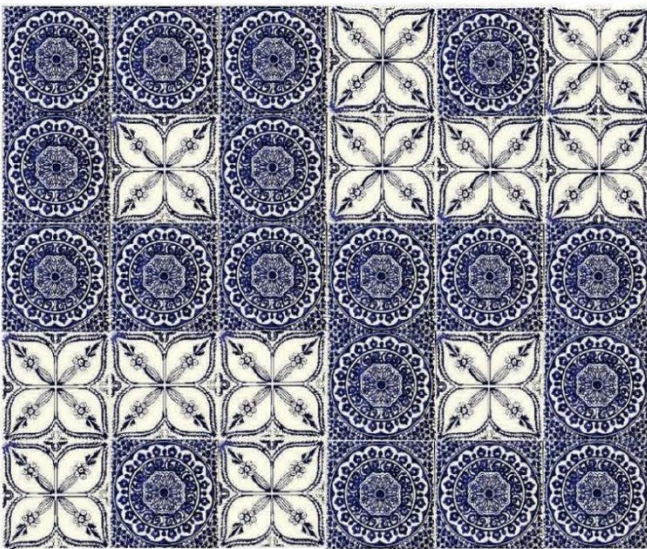

DIO 20
300X300MM

BLUE POTTERY *henna*

Blue pottery themed, henna styled collection originated from Arab, Iran, Iraq, Pakistan and finally settled in Royal patronage of India. The synthesis of the motifs are native repertoire of simple geometric, plant-based and ornamental designs. Just like henna, the print has a dark and detailed outlining followed by delicate strokes of colour palette which is derived from the shades of blue, cobalt, green, copper, white and also some other non-conventional colours, such as yellow and brown. Reinvent elegance with these tiles to highlight walls indoors, outdoors and swimming pool area.

Blue Highlighter I
size : 14.8 x 14.8 CM

Blue Highlighter II
size : 14.8 x 14.8 CM

Brown Highlighter I
size : 14.8 x 14.8 CM

Brown Highlighter II
size : 14.8 x 14.8 CM

BLUE POTTERY *henna*

Arrangements explored and mixes with other colors and patterns is possible.

BLUE POTTERY *henna*

Blue Pottery Henna tiles make simple spaces look cozy and versatile. These can be customized to colors and mixes, preferred. A glimpse of what it would look like, once implemented, can be created.