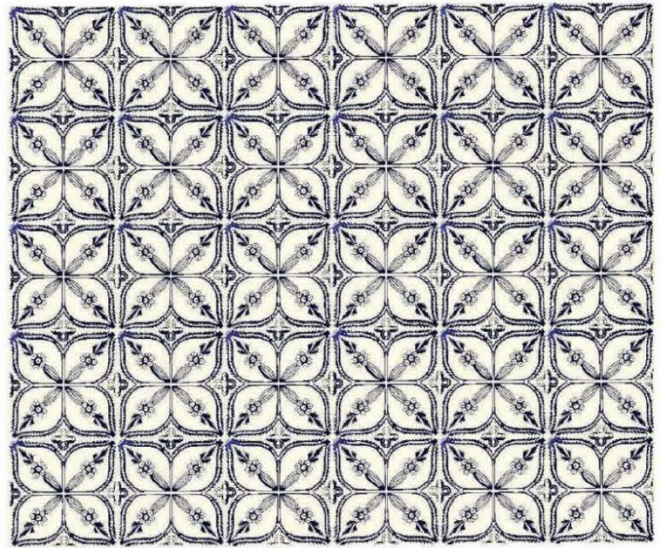

DIO 20
300X300MM

BLUE POTTERY *henna*

Blue pottery themed, henna styled collection originated from Arab, Iran, Iraq, Pakistan and finally settled in Royal patronage of India. The synthesis of the motifs are native repertoire of simple geometric, plant-based and ornamental designs. Just like henna, the print has a dark and detailed outlining followed by delicate strokes of colour palette which is derived from the shades of blue, cobalt, green, copper, white and also some other non-conventional colours, such as yellow and brown. Reinvent elegance with these tiles to highlight walls indoors, outdoors and swimming pool area.

Blue Highlighter I
size : 14.8 x 14.8 CM

Blue Highlighter II
size : 14.8 x 14.8 CM

Brown Highlighter I
size : 14.8 x 14.8 CM

Brown Highlighter II
size : 14.8 x 14.8 CM

BLUE POTTERY *henna*

Arrangements explored and mixes with other colors and patterns is possible.