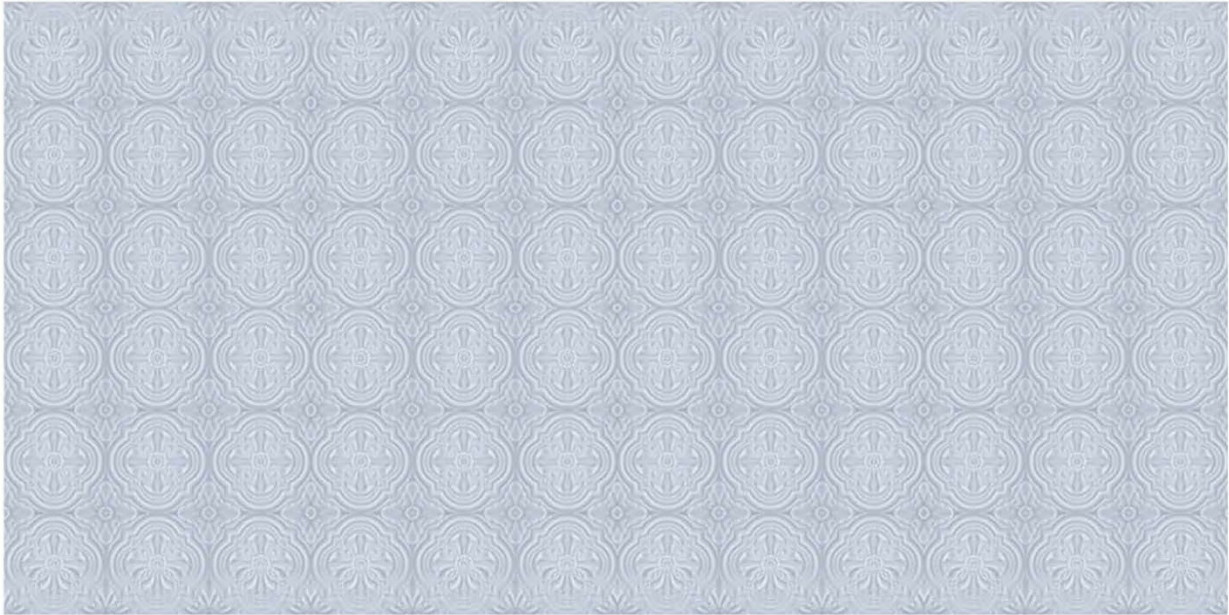

BLUE POTTERY *henna*

BLUE POTTERY
henna

AUREA 07
150X150MM

BLUE POTTERY
henna

AUREA 08
150X150MM

BLUE POTTERY
henna

AUREA 09
150X150MM

BLUE POTTERY
henna

AUREA 10
150X150MM

BLUE POTTERY
henna

AUREA 14
150X150MM

BLUE POTTERY
henna

AUREA 33
150X150MM

BLUE POTTERY
henna

AUREA 40
150X150MM

BLUE POTTERY
henna

Lambrini 02
150X150MM

BLUE POTTERY
henna

Lambrini 03
150X150MM

BLUE POTTERY
henna

DIO 05
300X300MM

BLUE POTTERY
henna

DIO 18
300X300MM

BLUE POTTERY
henna

DIO 20
300X300MM

BLUE POTTERY *henna*

Blue pottery themed, henna styled collection originated from Arab, Iran, Iraq, Pakistan and finally settled in Royal patronage of India. The synthesis of the motifs are native repertoire of simple geometric, plant-based and ornamental designs. Just like henna, the print has a dark and detailed outlining followed by delicate strokes of colour palette which is derived from the shades of blue, cobalt, green, copper, white and also some other non-conventional colours, such as yellow and brown. Reinvent elegance with these tiles to highlight walls indoors, outdoors and swimming pool area.