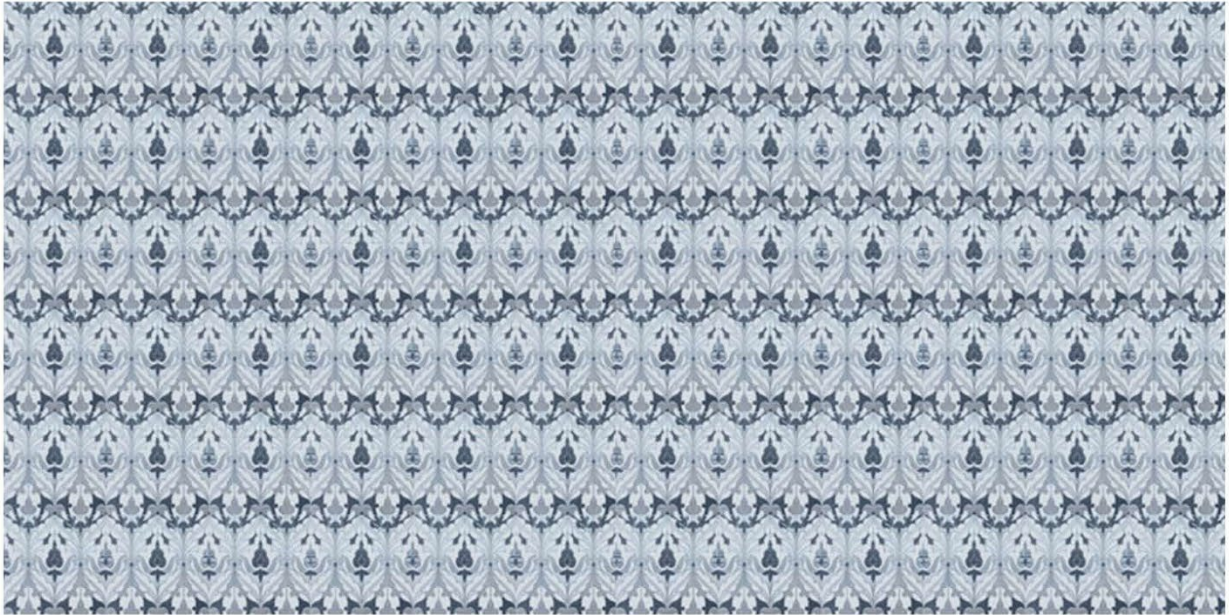

BLUE POTTERY
henna

Lambrini 03
150X150MM