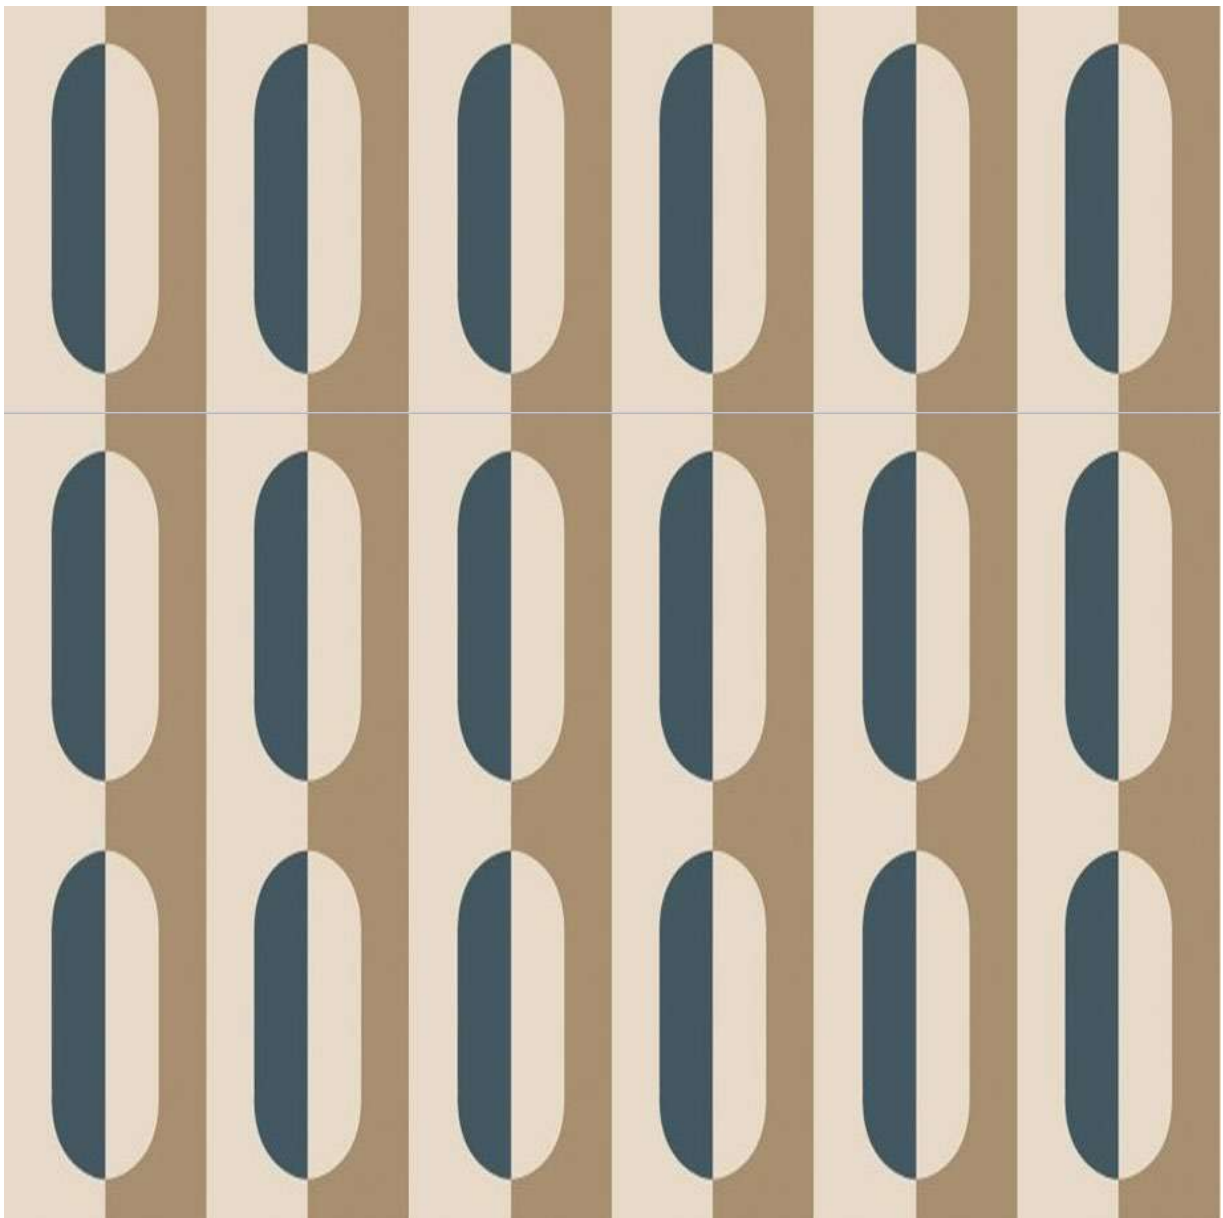

Moroccan Series Twilight
Tones

Finish : Matt

Size | 200 mm x 200 mm