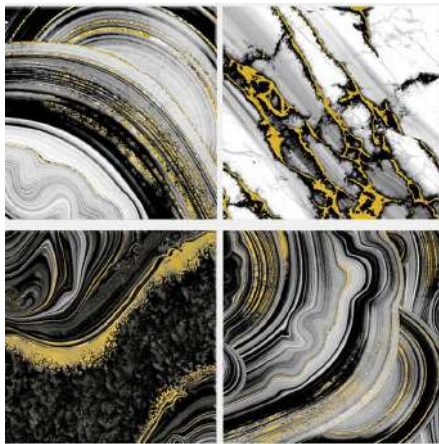

Wall Décor Iridescent Black

Finish : Matt

Size | 150 mm x 150 mm