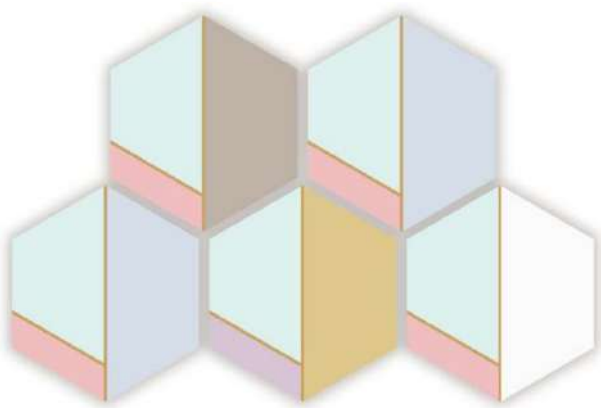

Wall Décor Pastel Ritz

Finish : Matt

Size | 170 mm x 150 mm