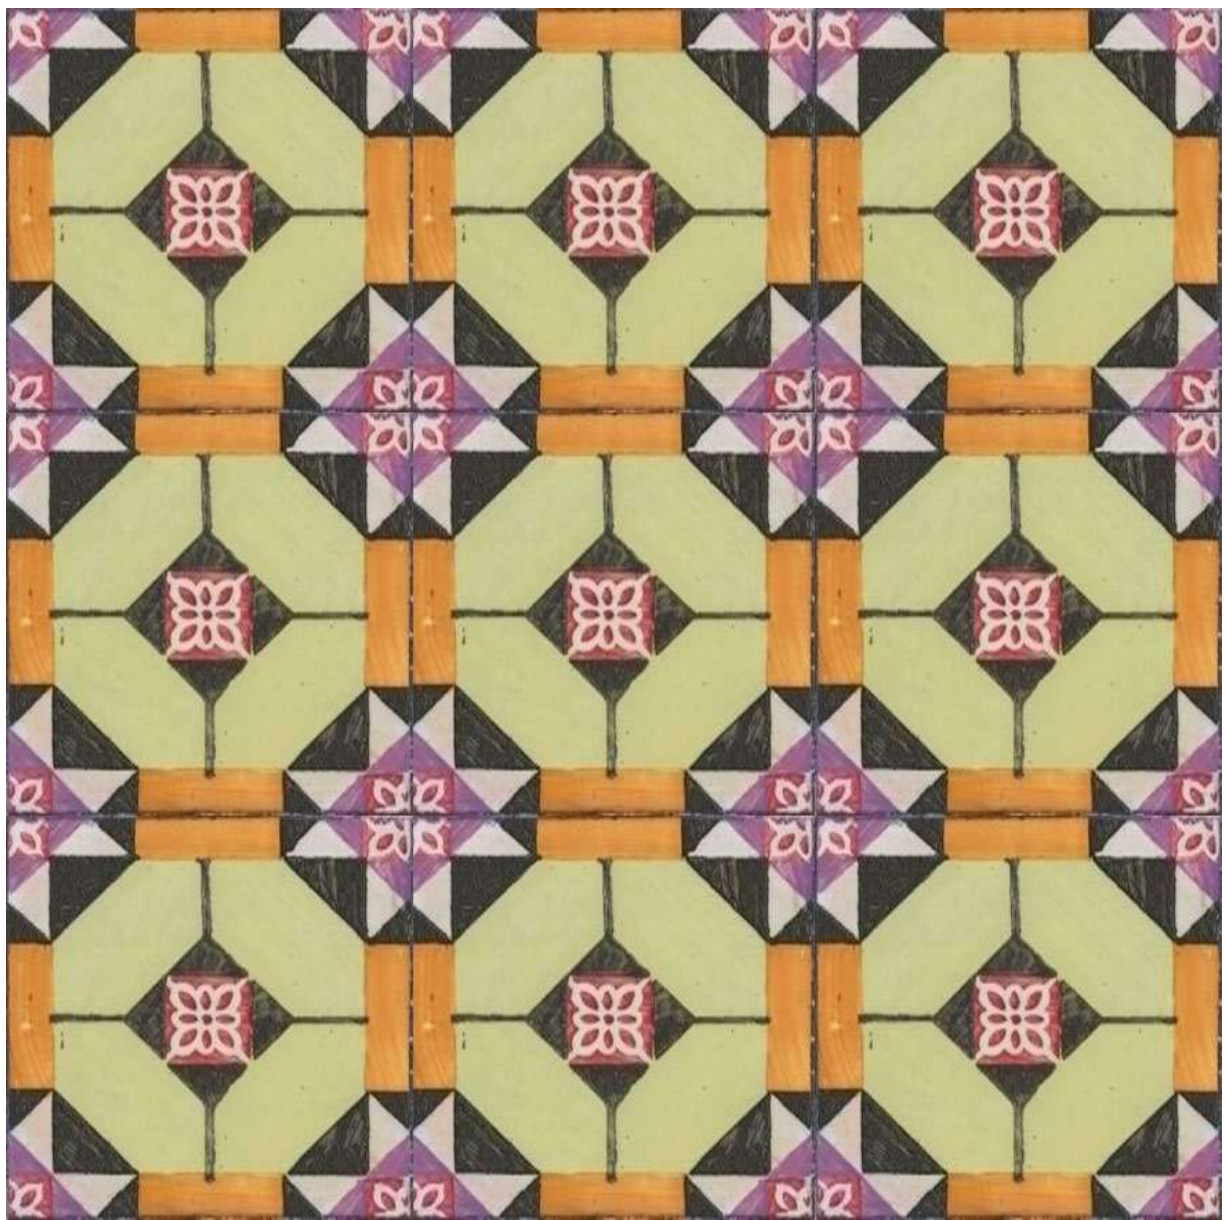

Moroccan Series Ayaan Metal

Finish : Matt

Size | 300 mm x 300 mm

Gold Moroccan Juniper Gold

Finish : Matt

Size | 300 mm x 300 mm

Moroccon Series Rodin Green

Finish : Matt

Size | 300 mm x 300 mm

Moroccon Series Lime Fall

Finish : Matt

Size | 200 mm x 200 mm

Gold Moroccan Mural Silver

Finish : Matt

Size | 300 mm x 300 mm

Wall Décor Dusk Ritz