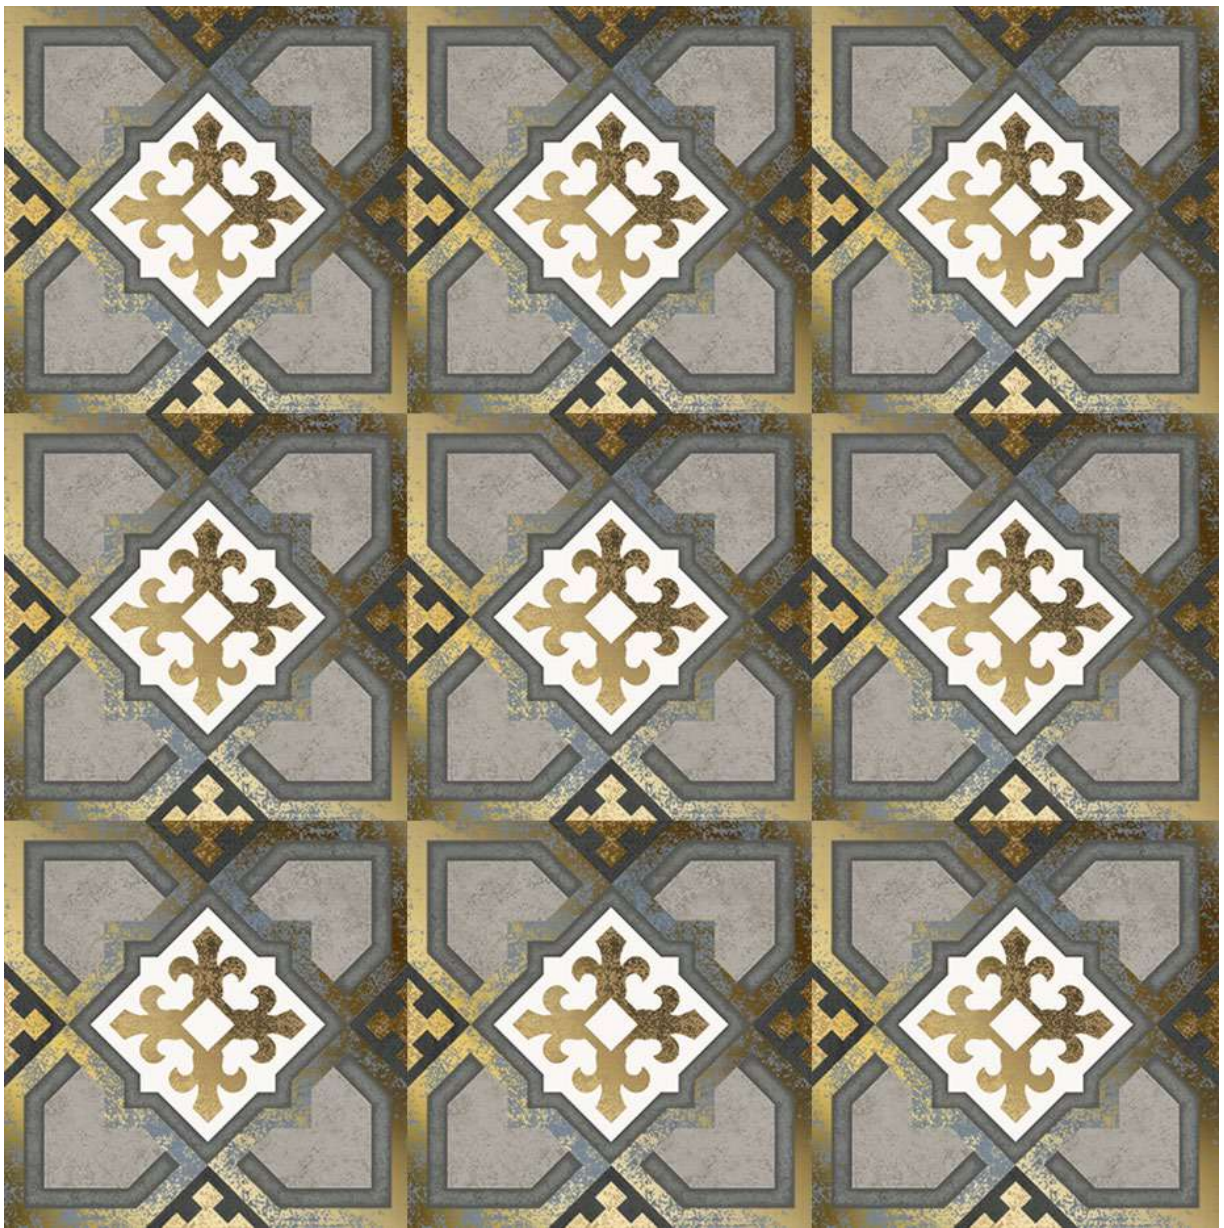

Gold Moroccan Juniper Gold

Finish : Matt

Size | 300 mm x 300 mm