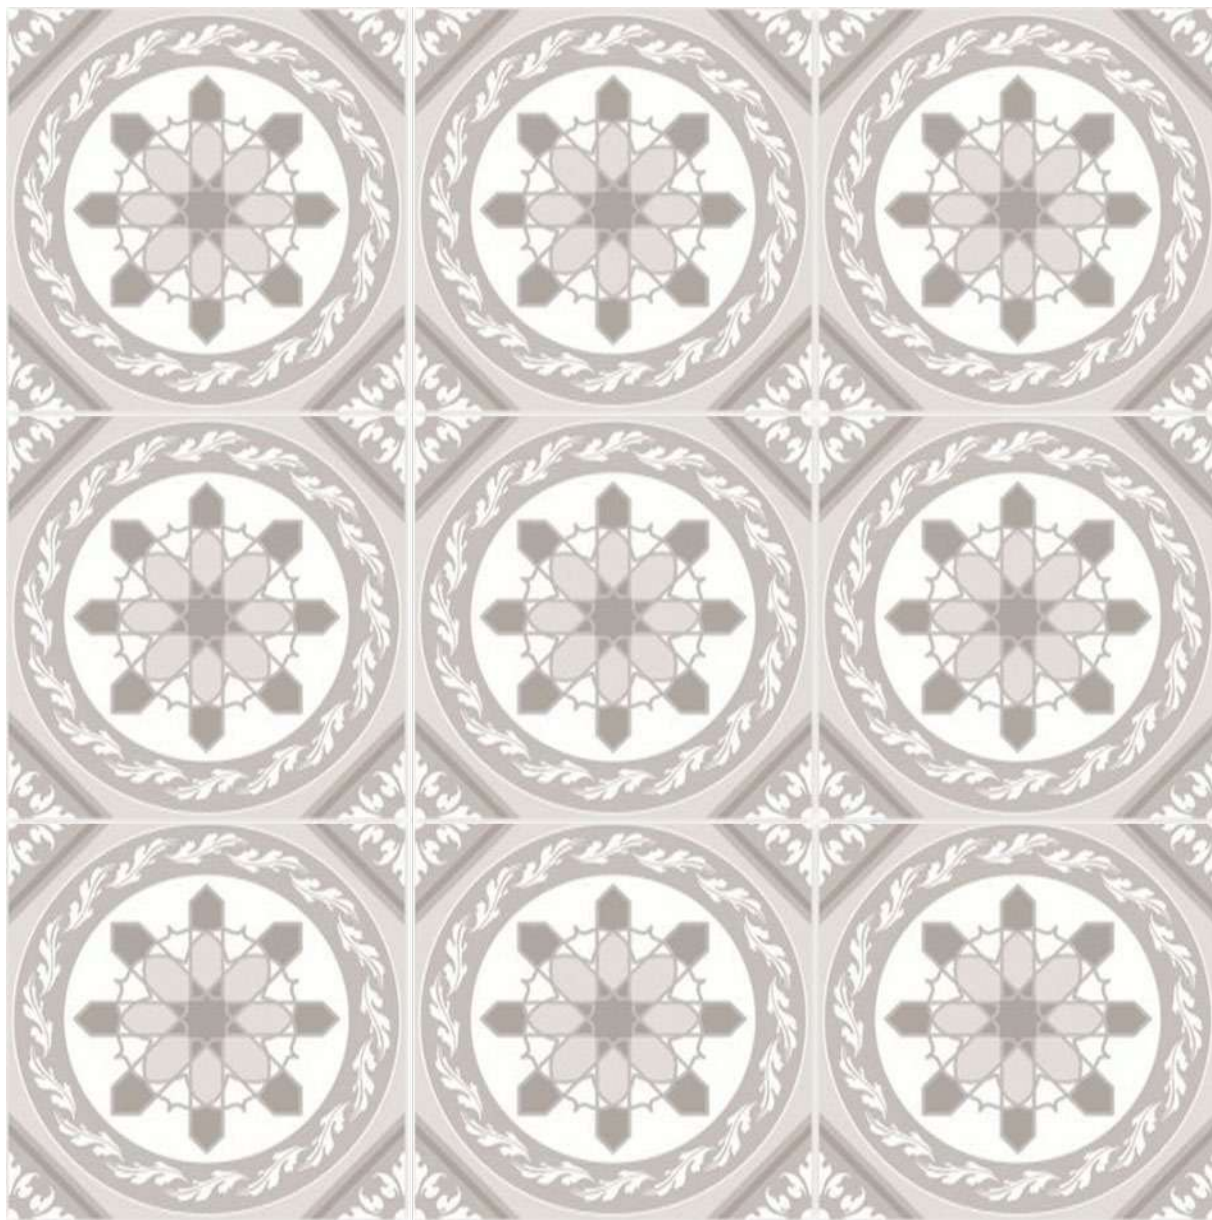

Ambrogio Studio

Moroccon Series Fossil River

Finish : Matt

Size | 200 mm x 200 mm

Moroccon Series Beige
Astronomy

Finish : Matt

Size | 200 mm x 200 mm

Moroccon Series Chiffon Tray