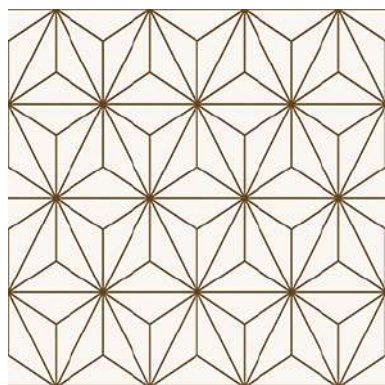

Ambrogio Studio

Moroccon Series Fossil River

Finish : Matt

Size | 200 mm x 200 mm

Moroccon Series Beige
Astronomy

Finish : Matt

Size | 200 mm x 200 mm

Moroccon Series Chiffon Tray

Finish : Matt

Size | 200 mm x 200 mm

Moroccon Series Trombone
Light

Finish : Matt

Size | 200 mm x 200 mm

Moroccan Collection Egal
Bianco Metal

Finish : Matt

Size | 300 mm x 300 mm

Moroccan Collection Egal
Coal Metal

Finish : Matt

Size | 300 mm x 300 mm

Wall Décor Pastel Ritz

Finish : Matt

Size | 170 mm x 150 mm

Gold Moroccan Damask Pink

Finish : Matt

Size | 300 mm x 300 mm

Gold Moroccan Damask Saje

Finish : Matt

Size | 300 mm x 300 mm

Moroccon Series Lilac Ion

Finish : Matt

Size | 200 mm x 200 mm

Moroccon Series Electric
Orchid