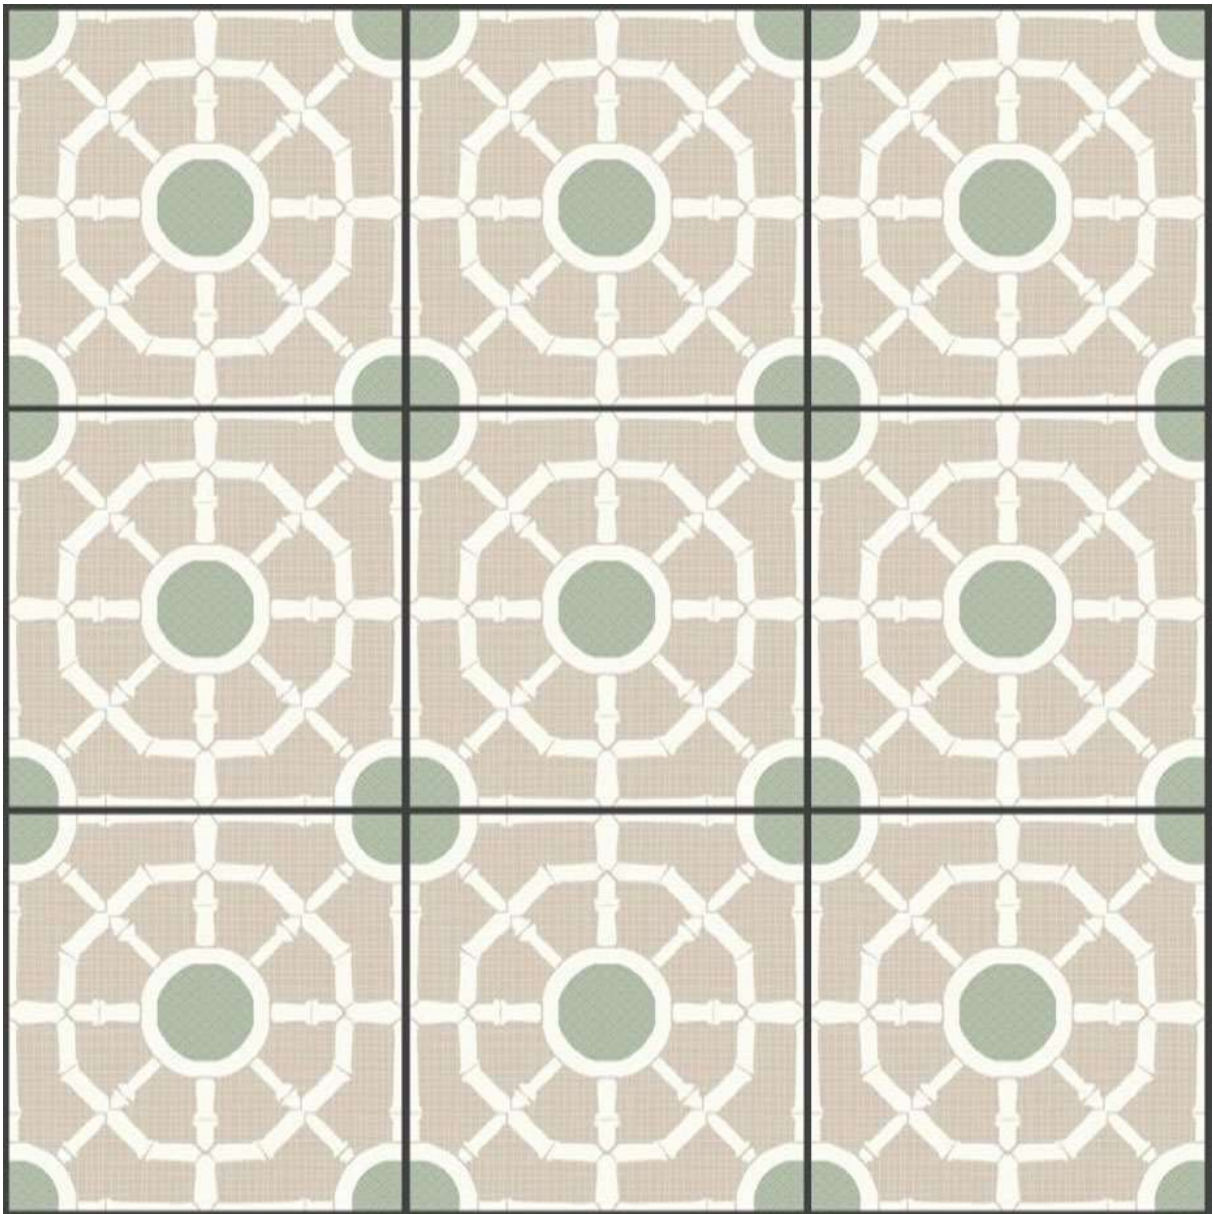

Ambrogio Studio

Moroccon Series Fossil River

Finish : Matt

Size | 200 mm x 200 mm

Moroccon Series Beige
Astronomy

Finish : Matt

Size | 200 mm x 200 mm

Moroccon Series Chiffon Tray