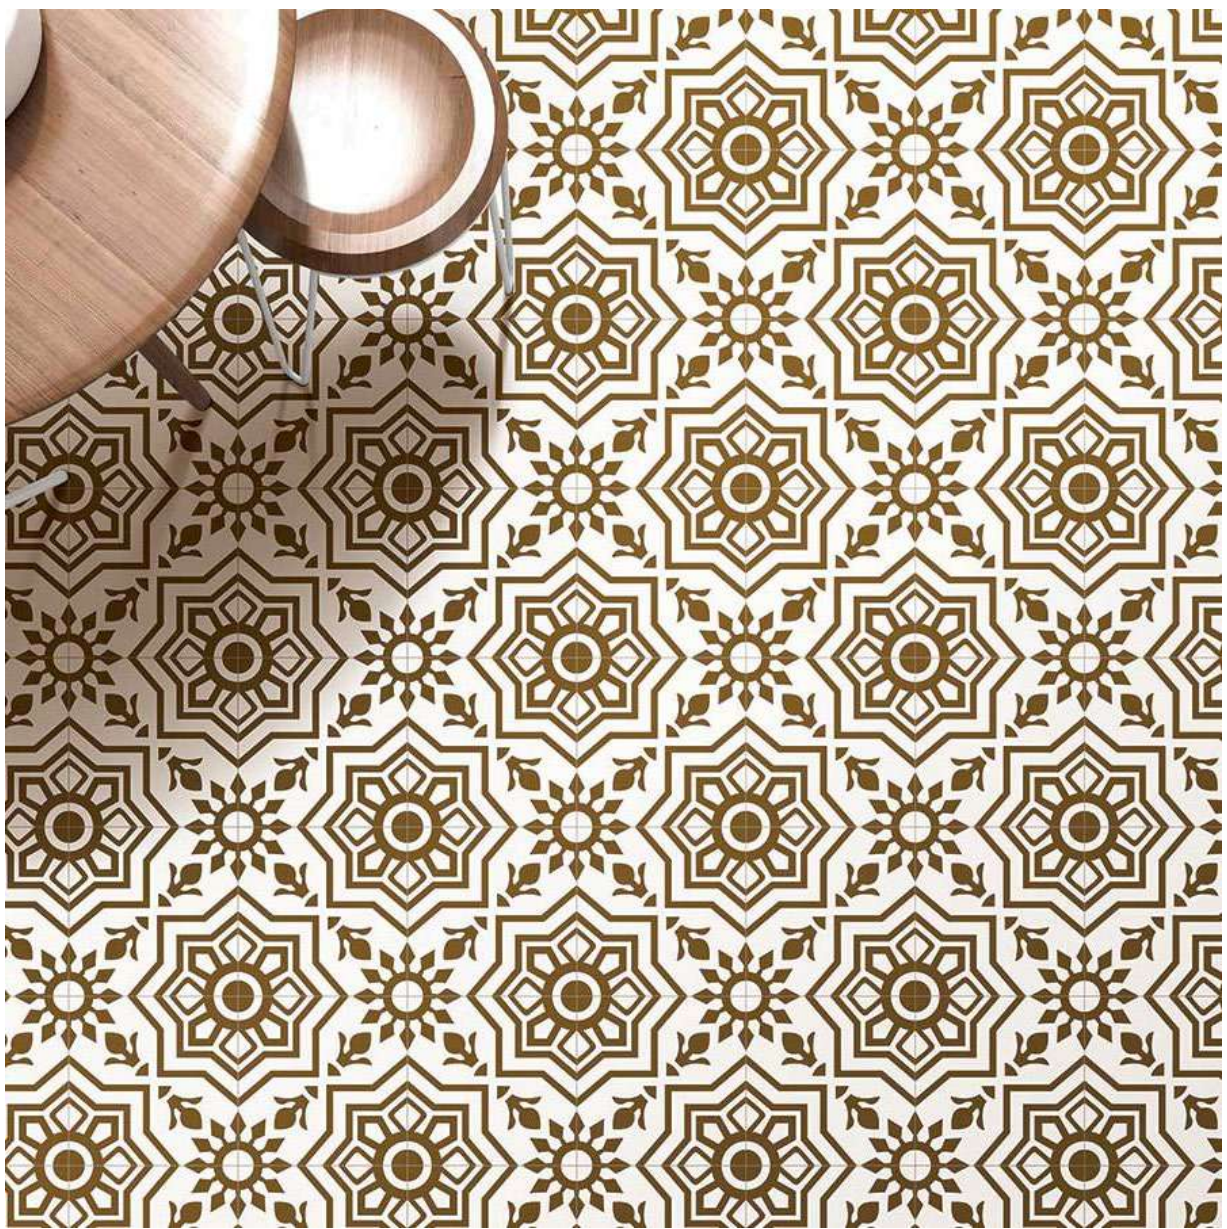

Finish : Matt

Size | 170 mm x 150 mm

Wall Décor Gravel Primo

Finish : Matt

Size | 150 mm x 150 mm

Moroccan Series Twilight
Tones

Finish : Matt

Size | 200 mm x 200 mm