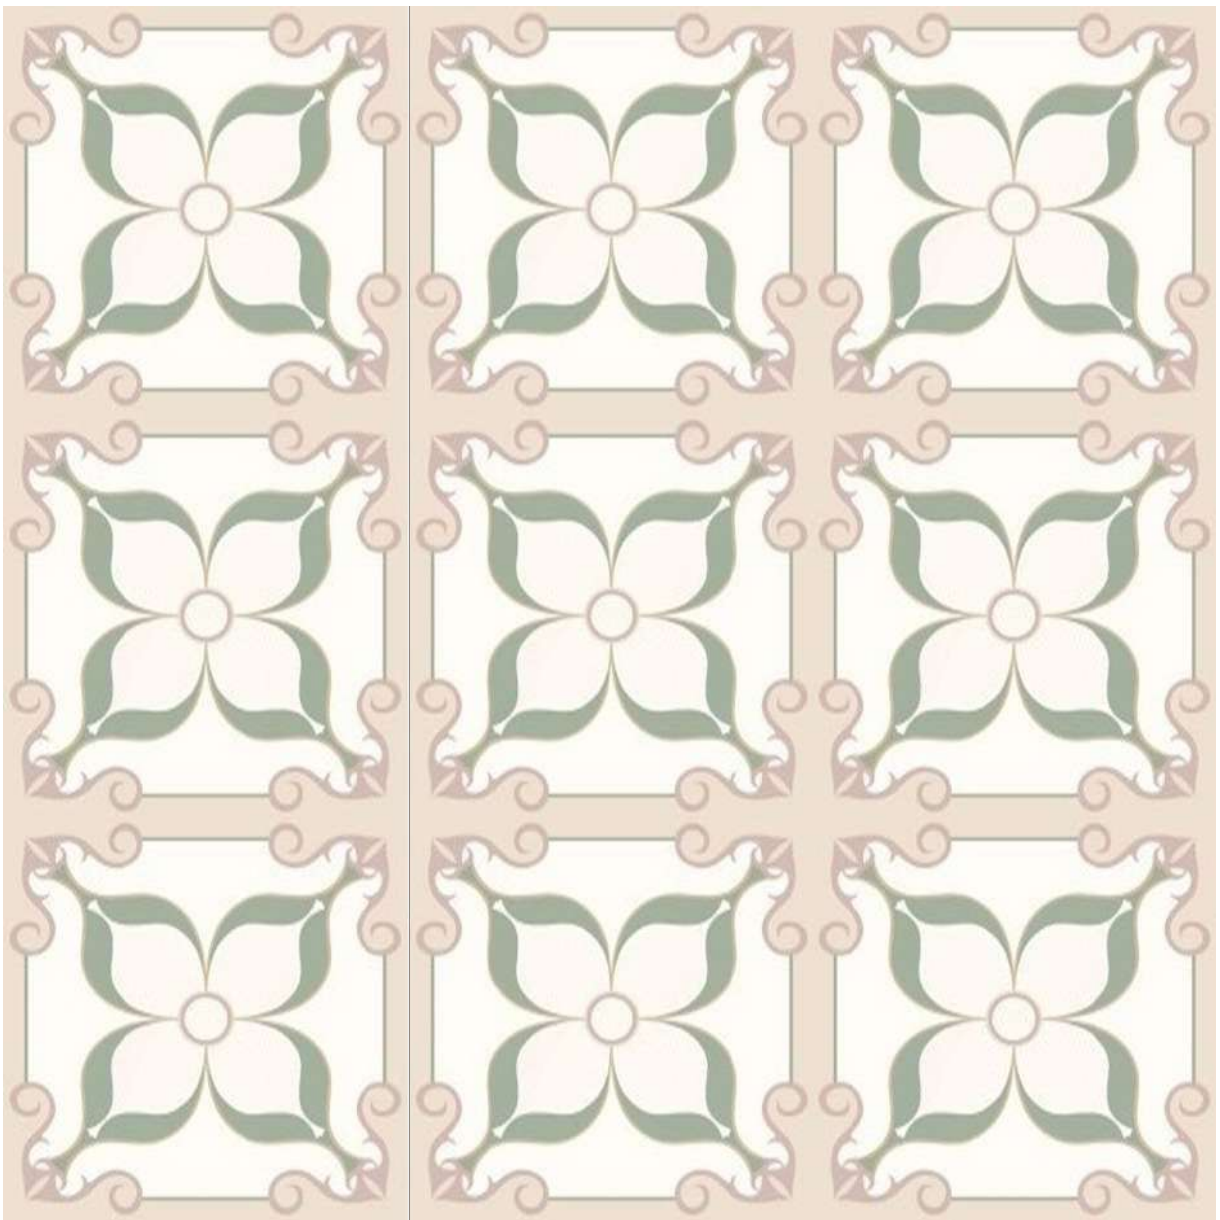

Moroccon Series Trombone
Light

Finish : Matt

Size | 200 mm x 200 mm