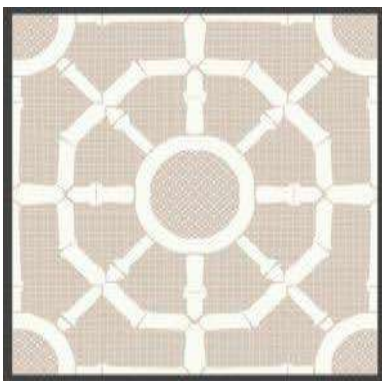

Ambrogio Studio

Moroccon Series Fossil River

Finish : Matt

Size | 200 mm x 200 mm

Moroccon Series Beige
Astronomy

Finish : Matt

Size | 200 mm x 200 mm

Moroccon Series Chiffon Tray

Finish : Matt

Size | 200 mm x 200 mm

Moroccon Series Trombone
Light

Finish : Matt

Size | 200 mm x 200 mm

Moroccan Collection Egal
Bianco Metal

Finish : Matt

Size | 300 mm x 300 mm

Moroccan Collection Egal
Coal Metal

Finish : Matt

Size | 300 mm x 300 mm

Wall Décor Pastel Ritz

Finish : Matt

Size | 170 mm x 150 mm

Gold Moroccan Damask Pink

Finish : Matt

Size | 300 mm x 300 mm

Gold Moroccan Damask Saje

Finish : Matt

Size | 300 mm x 300 mm

Moroccon Series Lilac Ion

Finish : Matt

Size | 200 mm x 200 mm

Moroccon Series Electric
Orchid