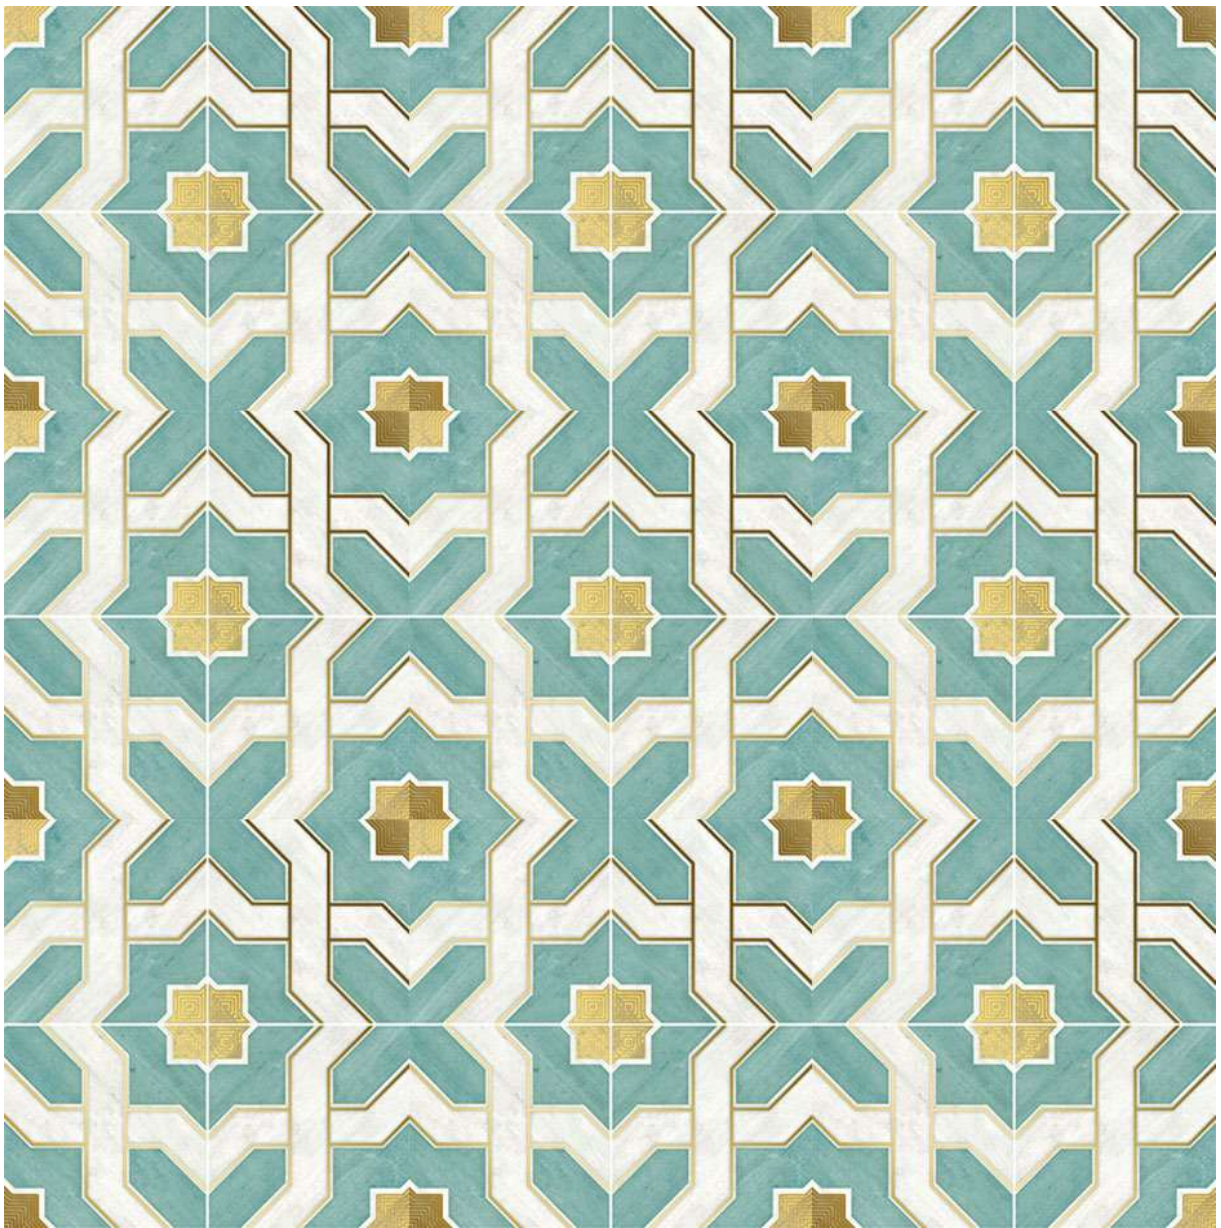

Moroccan Collection Egal
Coal Metal

Finish : Matt

Size | 300 mm x 300 mm

Wall Décor Pastel Ritz

Finish : Matt

Size | 170 mm x 150 mm

Gold Moroccan Damask Pink

Finish : Matt

Size | 300 mm x 300 mm

Gold Moroccan Damask Saje

Finish : Matt

Size | 300 mm x 300 mm

Moroccon Series Lilac Ion

Finish : Matt

Size | 200 mm x 200 mm

Moroccon Series Electric
Orchid