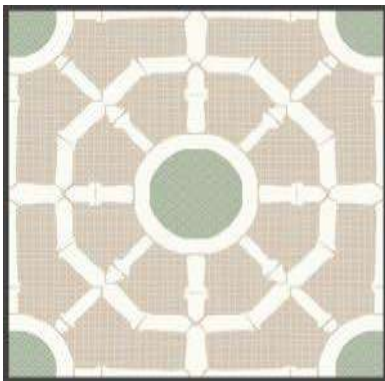

Ambrogio Studio

Moroccon Series Fossil River

Finish : Matt

Size | 200 mm x 200 mm

Moroccon Series Beige
Astronomy

Finish : Matt

Size | 200 mm x 200 mm

Moroccon Series Chiffon Tray

Finish : Matt

Size | 200 mm x 200 mm

Moroccon Series Trombone
Light

Finish : Matt

Size | 200 mm x 200 mm

Moroccan Collection Egal
Bianco Metal

Finish : Matt

Size | 300 mm x 300 mm

Moroccan Collection Egal
Coal Metal

Finish : Matt

Size | 300 mm x 300 mm

Wall Décor Pastel Ritz

Finish : Matt

Size | 170 mm x 150 mm

Gold Moroccan Damask Pink

Finish : Matt

Size | 300 mm x 300 mm

Gold Moroccan Damask Saje

Finish : Matt

Size | 300 mm x 300 mm

Moroccon Series Lilac Ion

Finish : Matt

Size | 200 mm x 200 mm

Moroccon Series Electric
Orchid