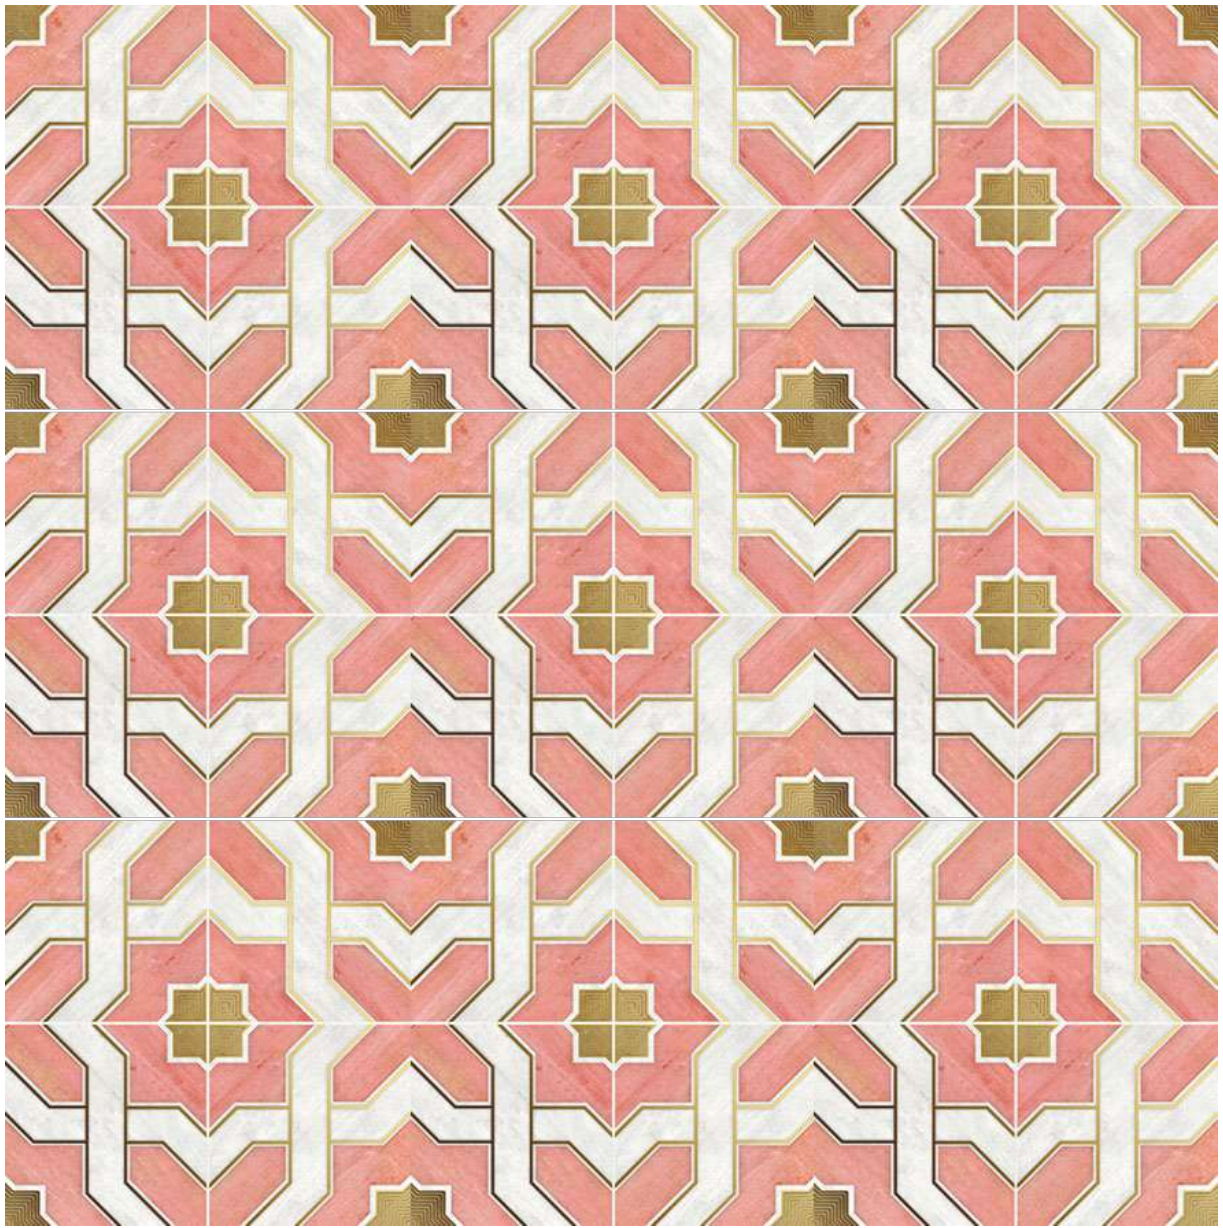

Moroccan Collection Egal
Coal Metal

Finish : Matt

Size | 300 mm x 300 mm

Wall Décor Pastel Ritz

Finish : Matt

Size | 170 mm x 150 mm

Gold Moroccan Damask Pink

Finish : Matt

Size | 300 mm x 300 mm

Gold Moroccan Damask Saje

Finish : Matt

Size | 300 mm x 300 mm

Moroccon Series Lilac Ion

Finish : Matt

Size | 200 mm x 200 mm

Moroccon Series Electric
Orchid