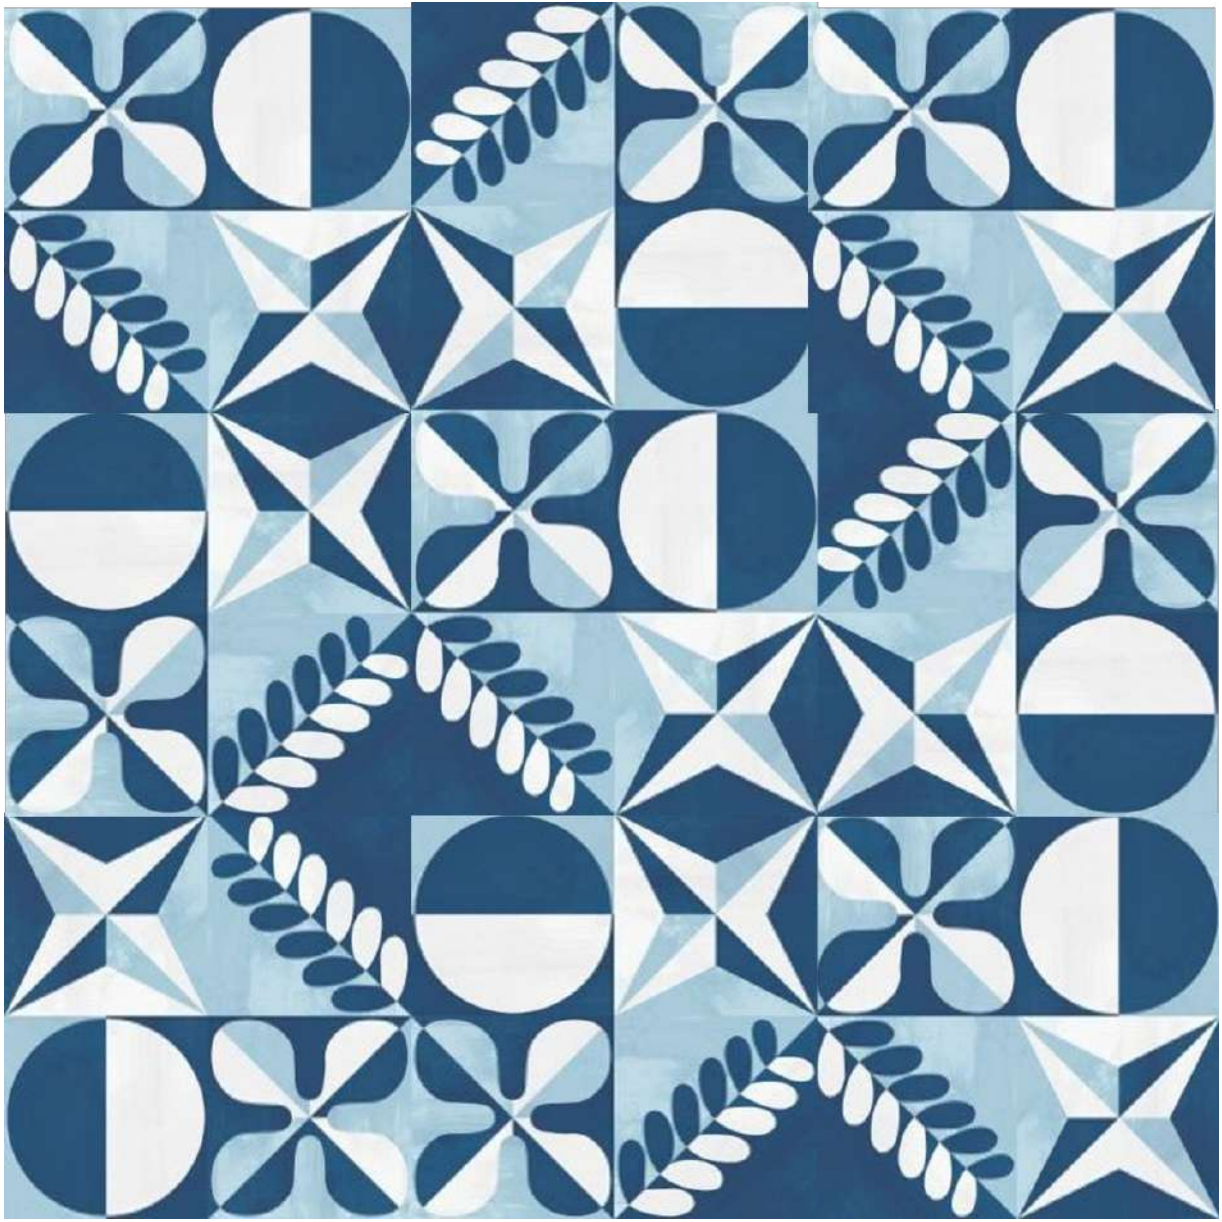

Moroccon Series Ocean Scape

Finish : Matt

Size | 200 mm x 200 mm