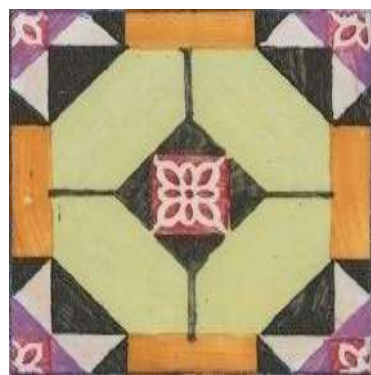

Moroccan Series Ayaan Metal

Finish : Matt

Size | 300 mm x 300 mm

Gold Moroccan Juniper Gold

Finish : Matt

Size | 300 mm x 300 mm

Moroccon Series Rodin Green

Finish : Matt

Size | 300 mm x 300 mm

Moroccon Series Lime Fall

Finish : Matt

Size | 200 mm x 200 mm

Gold Moroccan Mural Silver

Finish : Matt

Size | 300 mm x 300 mm

Wall Décor Dusk Ritz