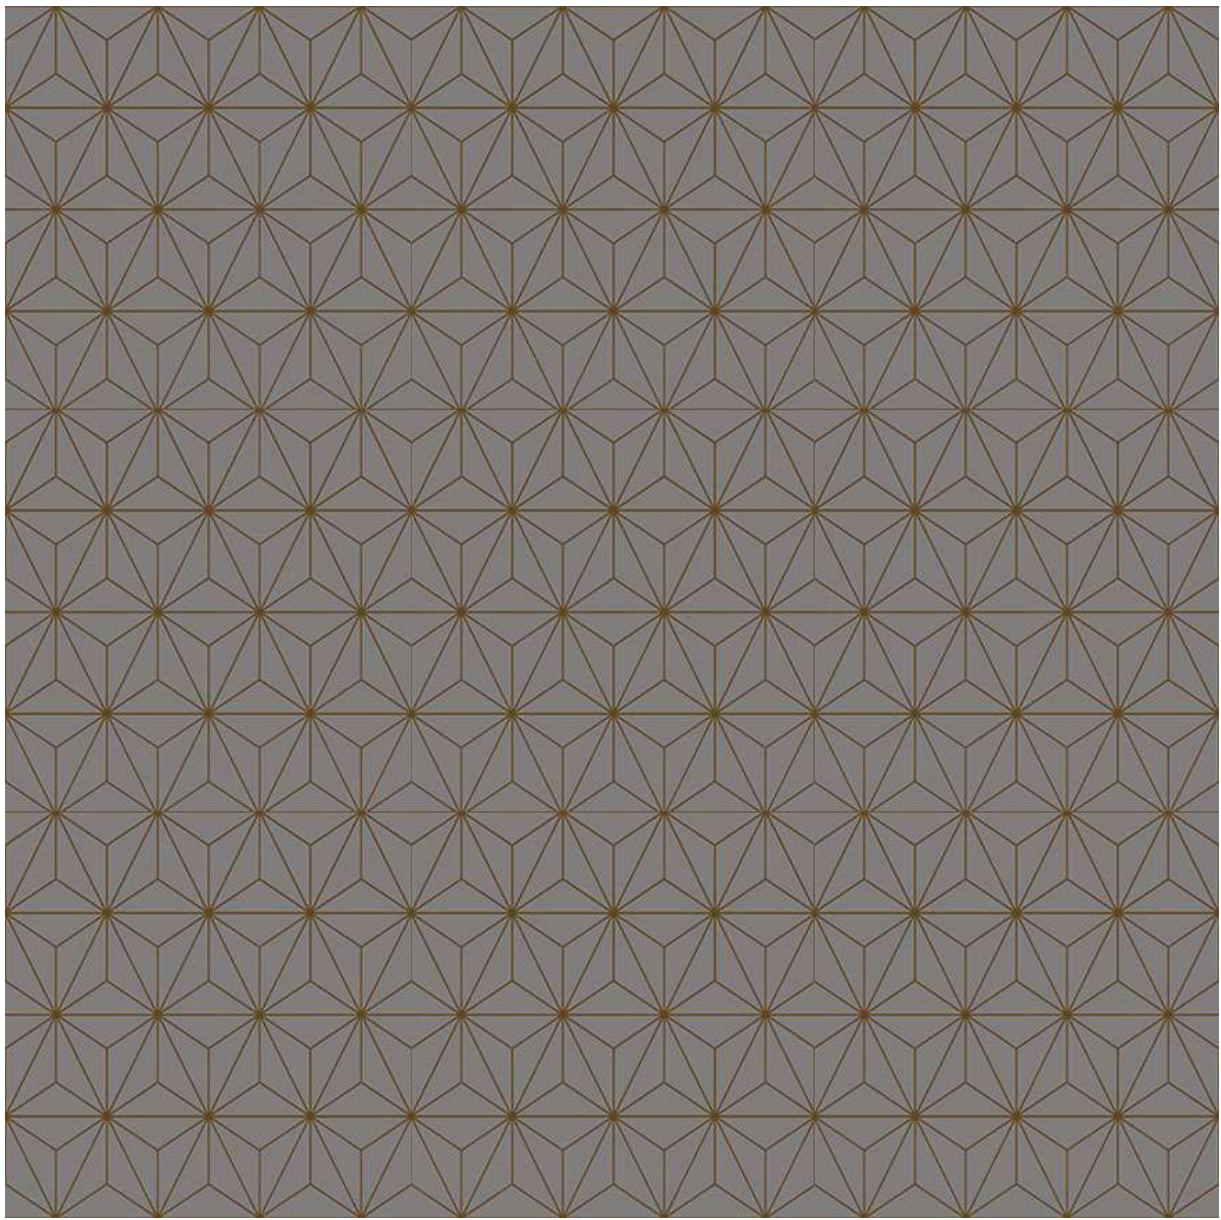

Finish : Matt

Size | 200 mm x 200 mm

Moroccon Series Trombone
Light

Finish : Matt

Size | 200 mm x 200 mm

Moroccan Collection Egal
Bianco Metal

Finish : Matt

Size | 300 mm x 300 mm