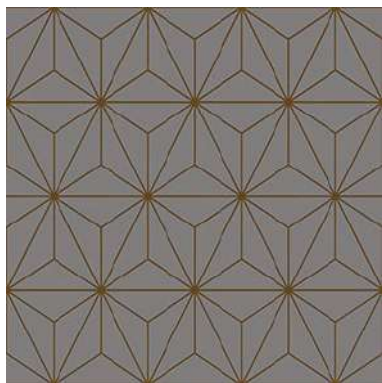

Ambrogio Studio

Moroccon Series Fossil River

Finish : Matt

Size | 200 mm x 200 mm

Moroccon Series Beige
Astronomy

Finish : Matt

Size | 200 mm x 200 mm

Moroccon Series Chiffon Tray

Finish : Matt

Size | 200 mm x 200 mm

Moroccon Series Trombone
Light

Finish : Matt

Size | 200 mm x 200 mm

Moroccan Collection Egal
Bianco Metal

Finish : Matt

Size | 300 mm x 300 mm

Moroccan Collection Egal
Coal Metal

Finish : Matt

Size | 300 mm x 300 mm

Wall Décor Pastel Ritz

Finish : Matt

Size | 170 mm x 150 mm

Gold Moroccan Damask Pink

Finish : Matt