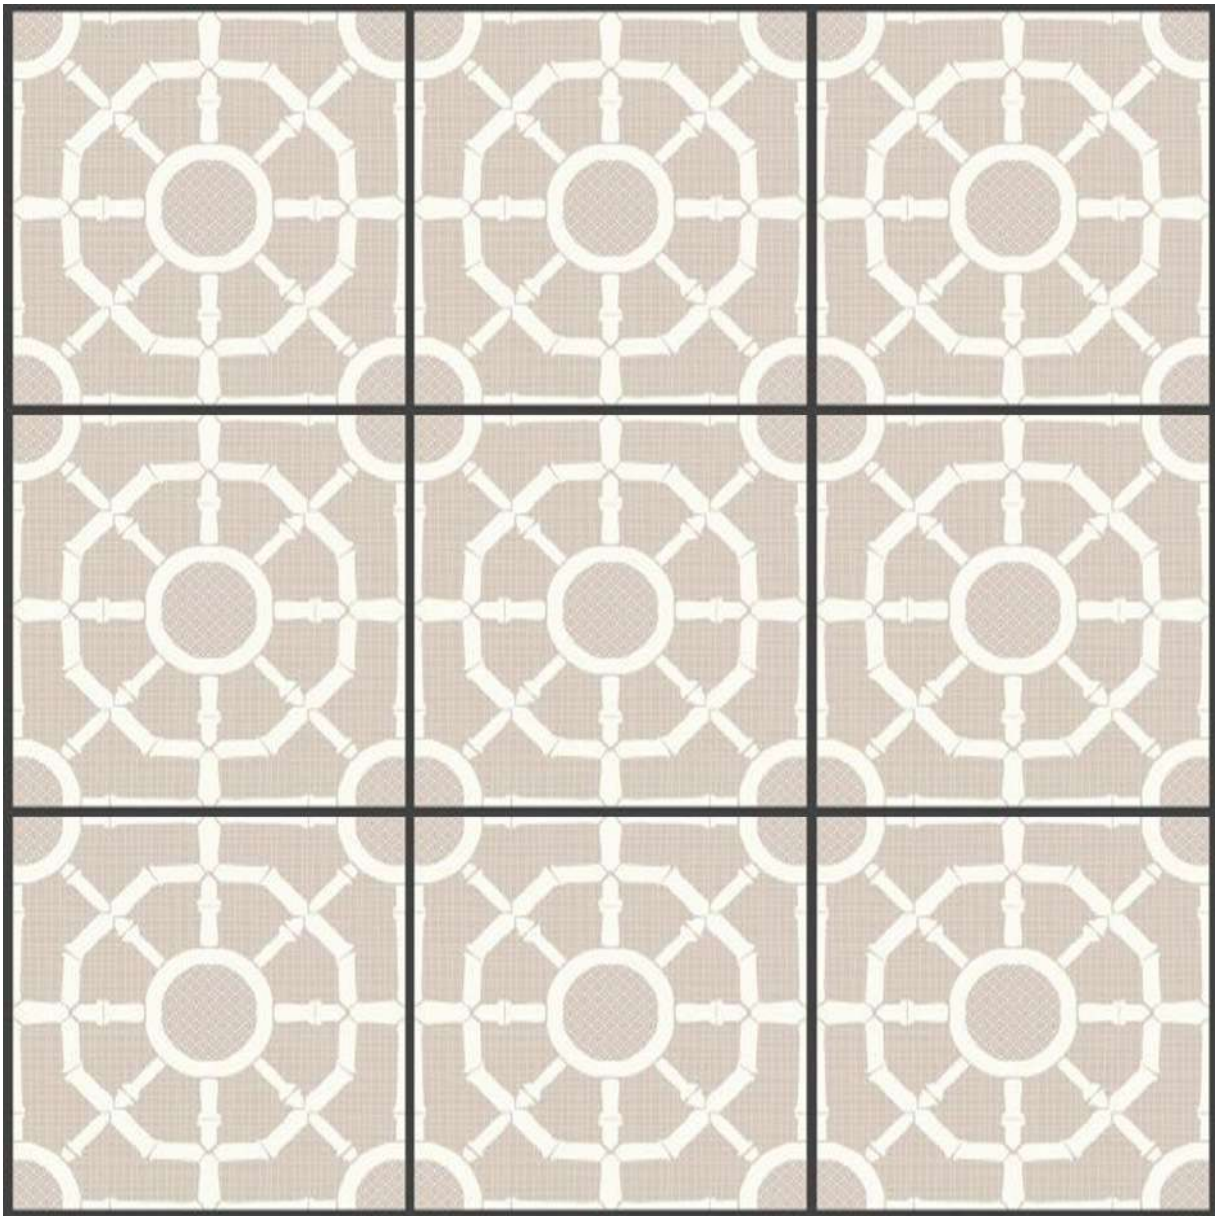

Ambrogio Studio

Moroccon Series Fossil River

Finish : Matt

Size | 200 mm x 200 mm

Moroccon Series Beige
Astronomy

Finish : Matt

Size | 200 mm x 200 mm

Moroccon Series Chiffon Tray