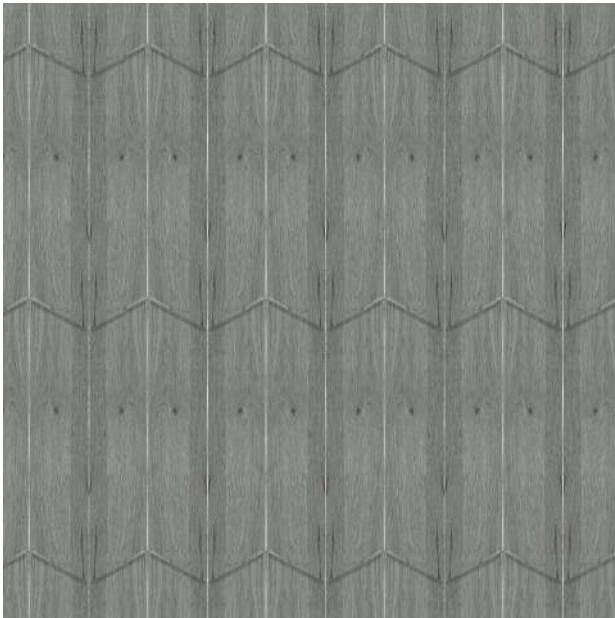

Available in 36 Random Faces

Nara Wood CV2 - Cenere