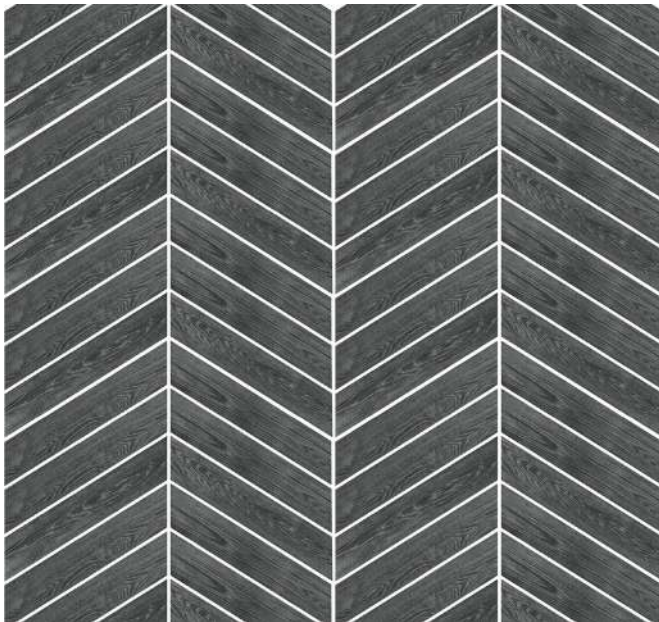

Nara Wood CV2 – Murmo Black

Size | 80 mm x 450 mm

Nara Wood CV2 – Murmo White

Size | 80 mm x 450 mm

Nara Wood CV2 – White Ash Natural

Size | 80 mm x 450 mm

Nara Wood CV2 – White Ash Seed

Size | 80 mm x 450 mm