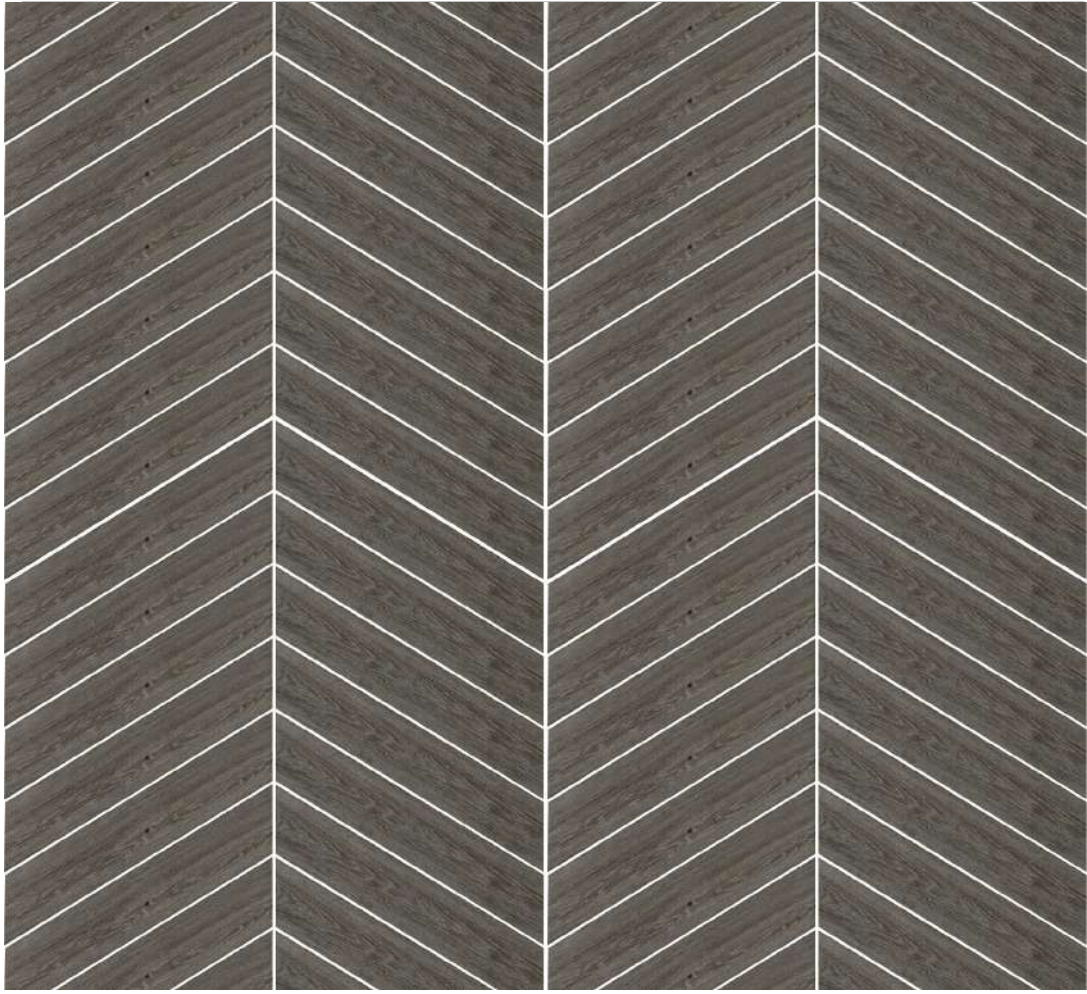

Nara Wood CV2 – Murmo Black

Size | 80 mm x 450 mm

Nara Wood CV2 – Murmo White

Size | 80 mm x 450 mm

Nara Wood CV2 – White Ash Natural

Size | 80 mm x 450 mm

Nara Wood CV2 – White Ash Seed

Size | 80 mm x 450 mm