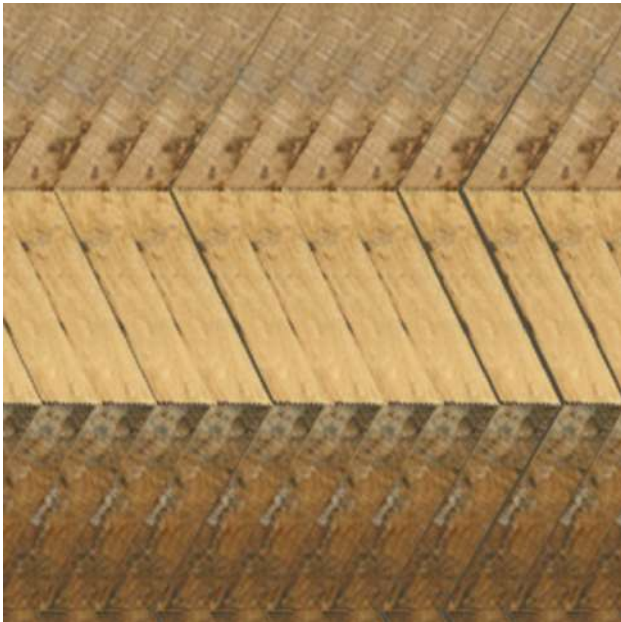

Size | 80 mm * 450 mm

Tessellation's

Available in 24 Random Faces

Nara Wood V2 - Woodmill

Size | 100 mm * 500 mm

Tessellation's

Available in 24 Random Faces

Nara Wood CV2 – Woodmill