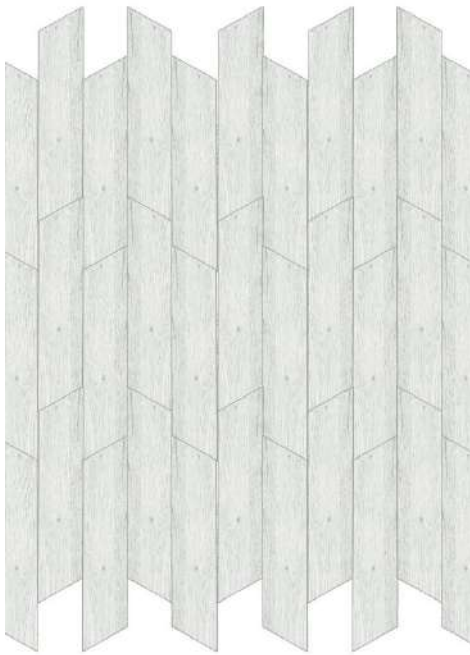

Available in 36 Random Faces

Nara Wood V2 - Acero

Size | 100 mm * 500 mm

Tessellation's

Available in 36 Random Faces

Nara Wood CV2 – Acero

Size | 80 mm * 450 mm

Tessellation's