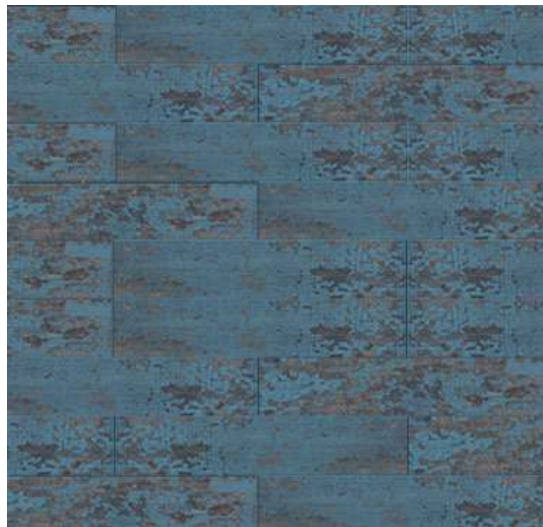

Tessellation's