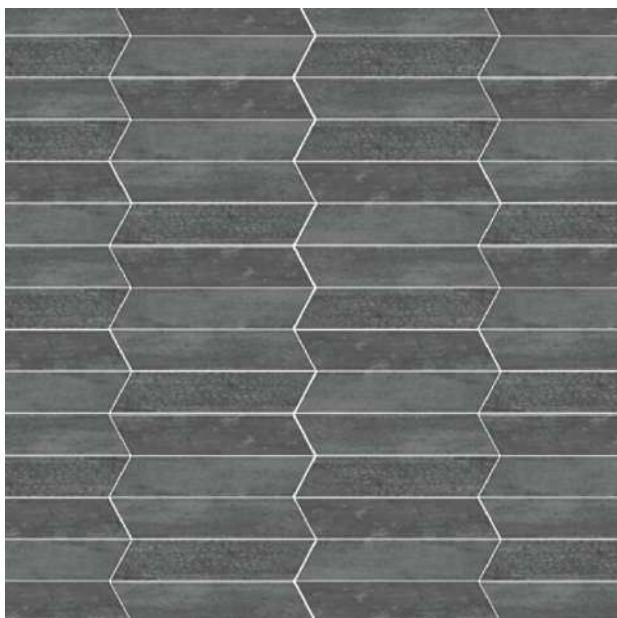

Available in 48 Random Faces

Nara Wood CV2 – Bark Black