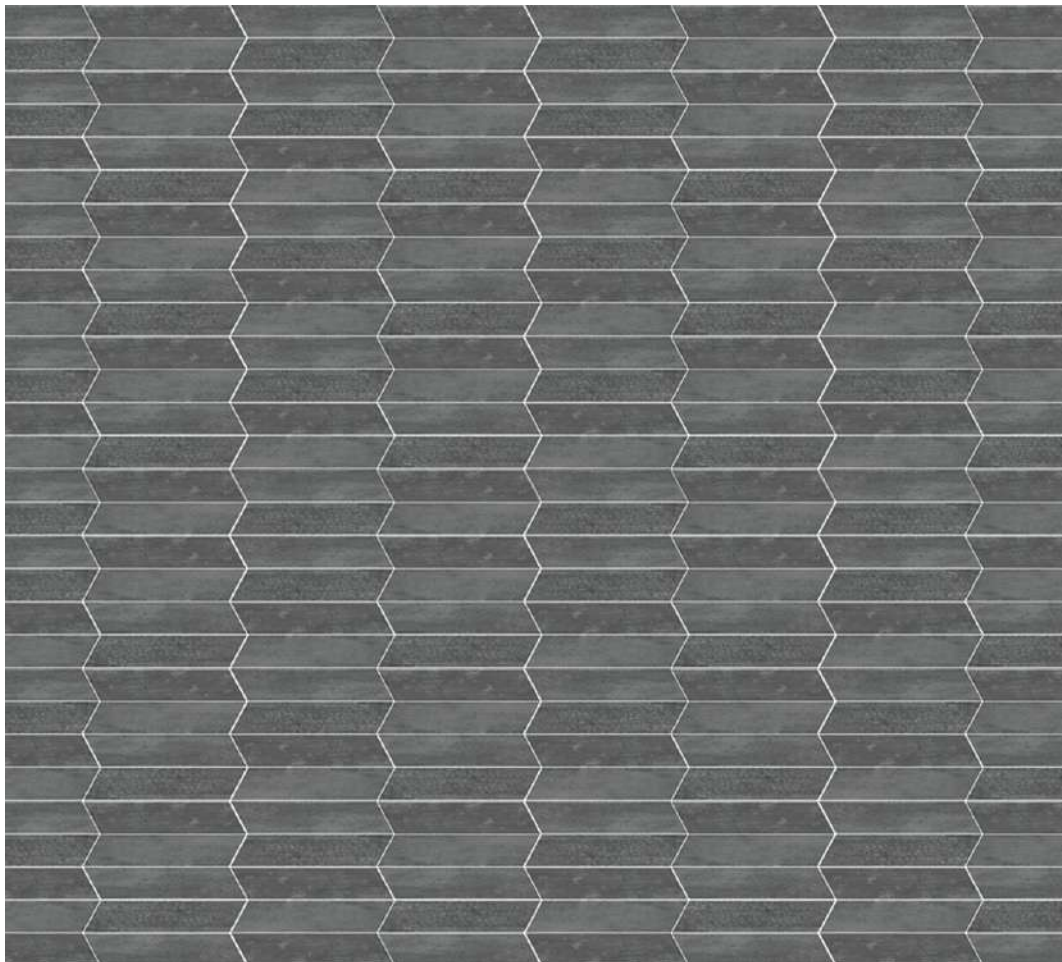

Available in 48 Random Faces