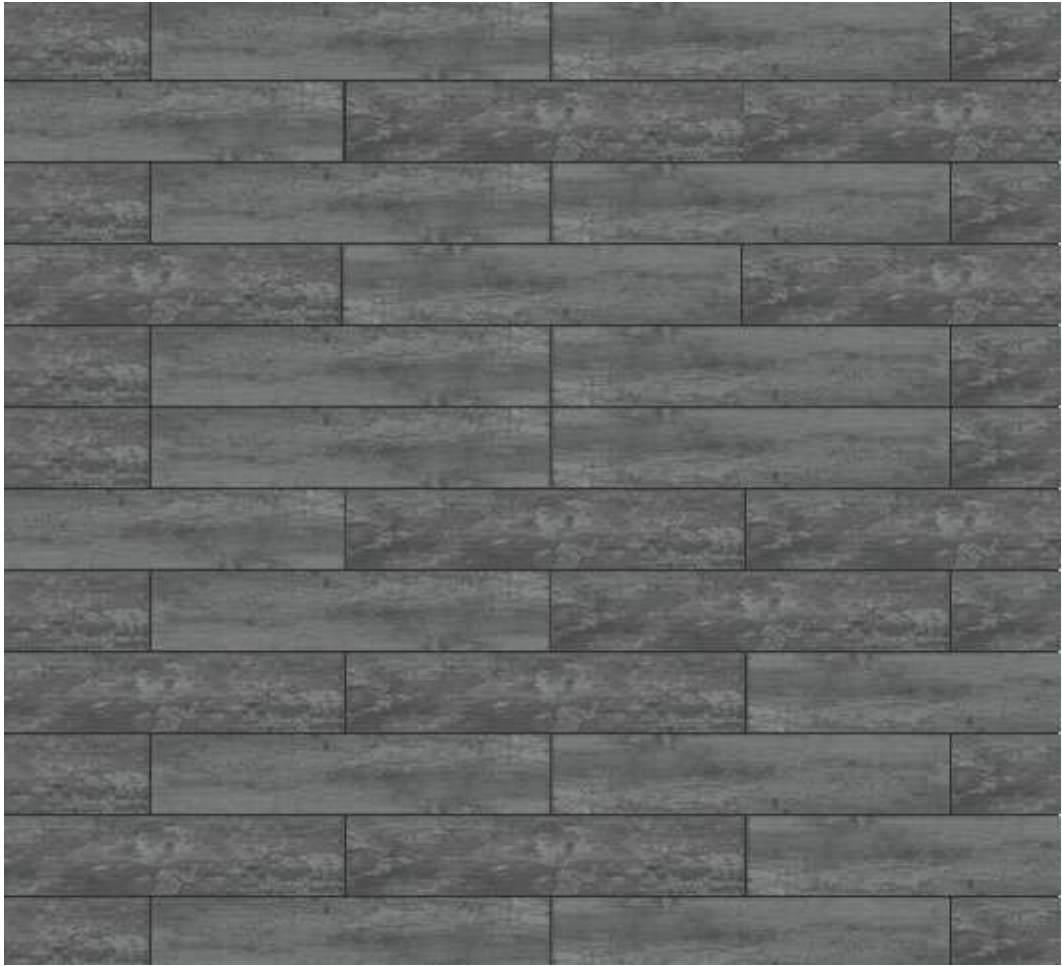

N

Nara Wood (XIV)

Available in 25 Random Faces

Nara Wood V2 - Black

Size | 100 mm * 500 mm

Tessellation's

Available in 48 Random Faces

Nara Wood V2 – Bark Black