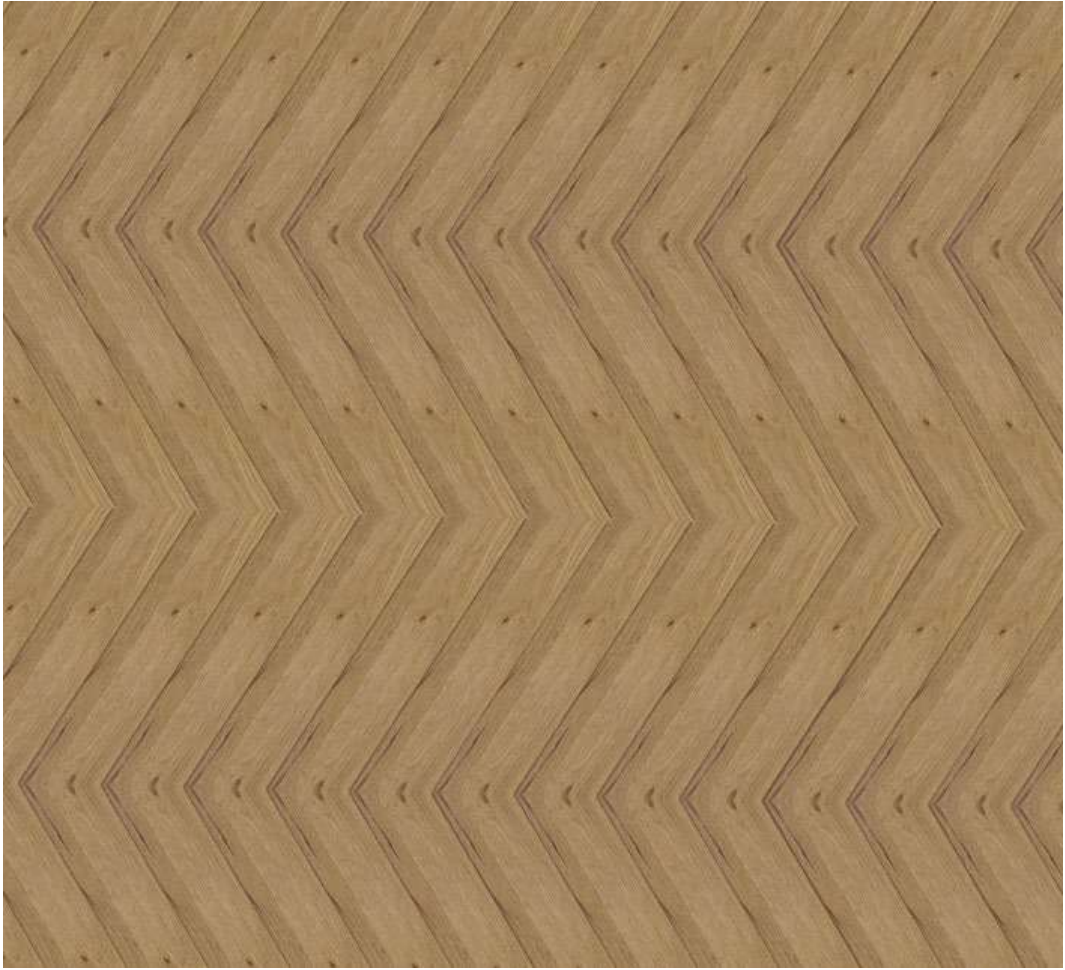

Size | 80 mm * 450 mm

Tessellation's

Available in 36 Random Faces

Nara Wood V2 - Olma

Size | 100 mm * 500 mm

Tessellation's

Available in 36 Random Faces

Nara Wood CV2 - Olma