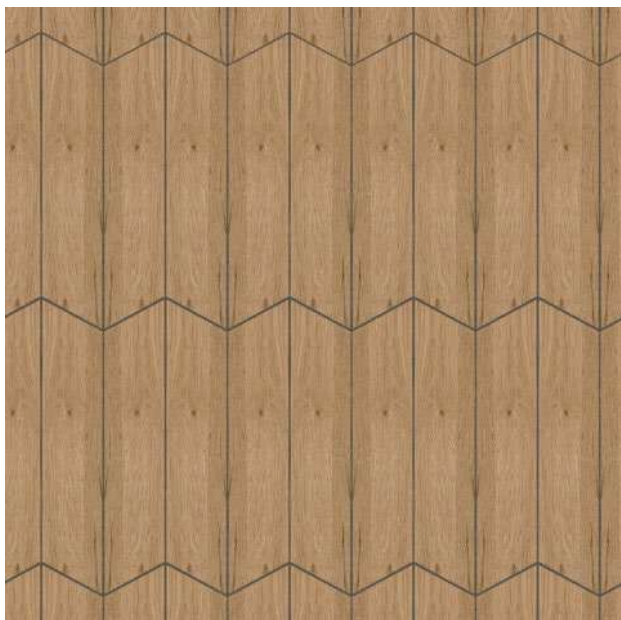

Nara Wood V2 - Green

Size | 100 mm * 500 mm

Tessellation's

Available in 36 Random Faces

Nara Wood V2 - Natural

Size | 100 mm * 500 mm

Available in 36 Random Faces

Nara Wood CV2 - Natural