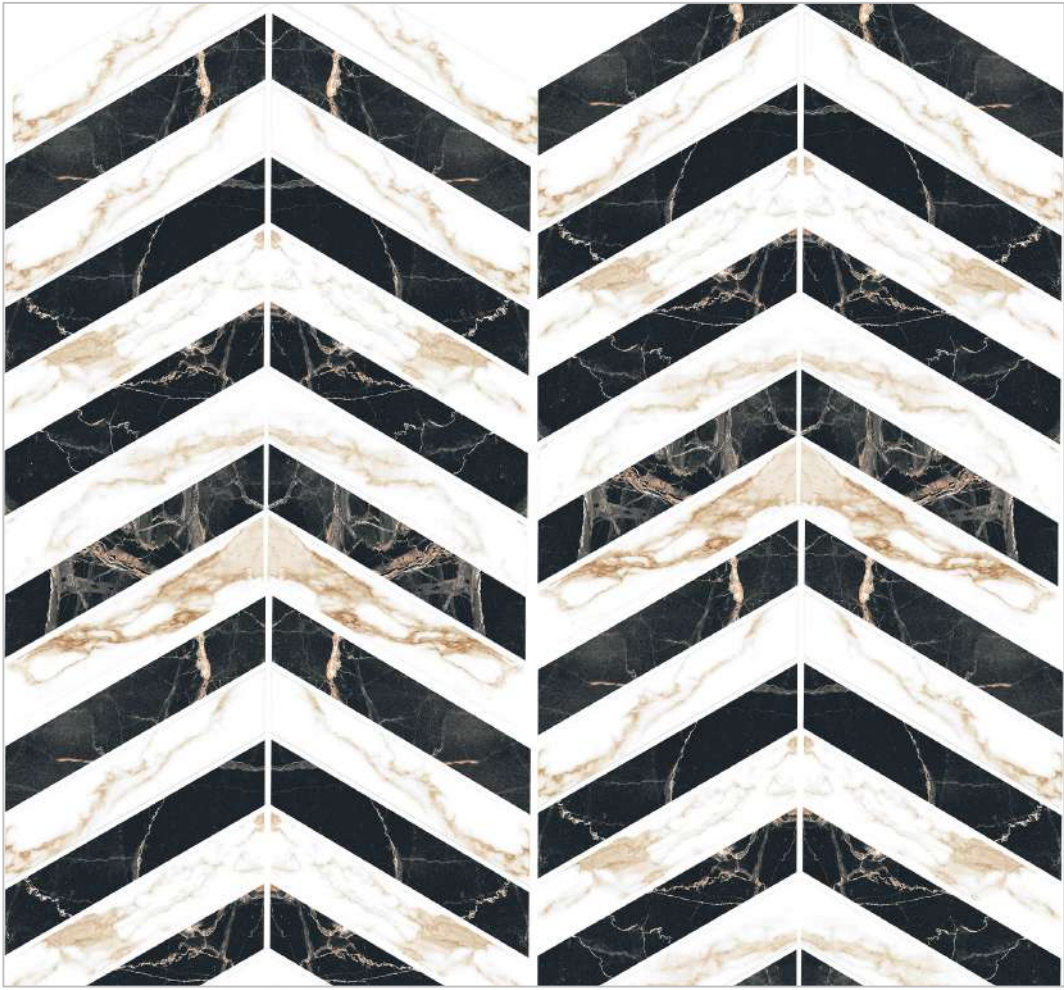

Nara Wood CV2 – Murmo White