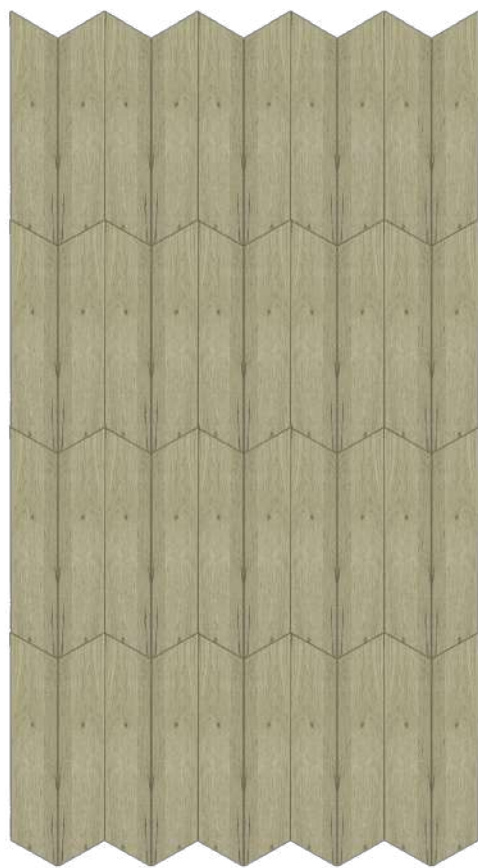

Available in 36 Random Faces

Nara Wood V2 - Grey

Size | 100 mm * 500 mm

Tessellation's

Available in 36 Random Faces

Nara Wood CV2 - Grey

Size | 80 mm * 450 mm

Tessellation's