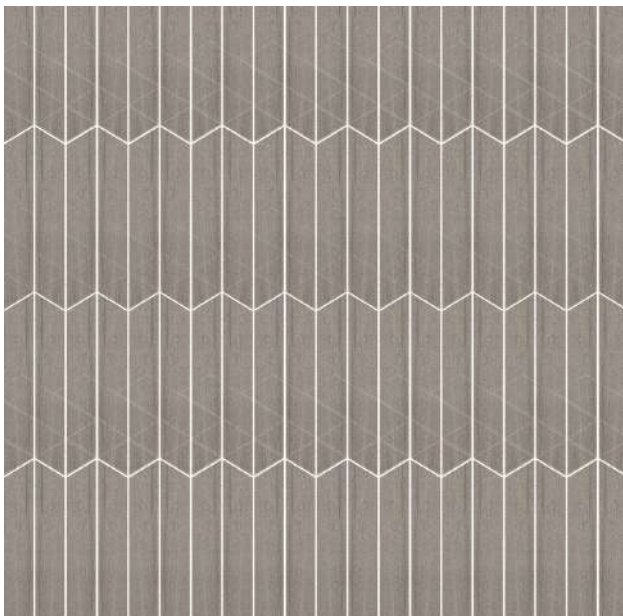

Nara Wood CV2 – Walnut Grey