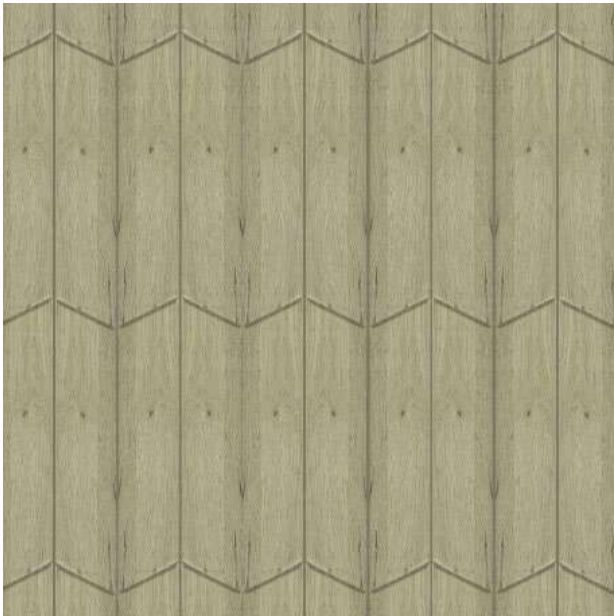

Available in 36 Random Faces

Nara Wood V2 - Grey

Size | 100 mm * 500 mm

Tessellation's

Available in 36 Random Faces

Nara Wood CV2 - Grey

Size | 80 mm * 450 mm

Tessellation's