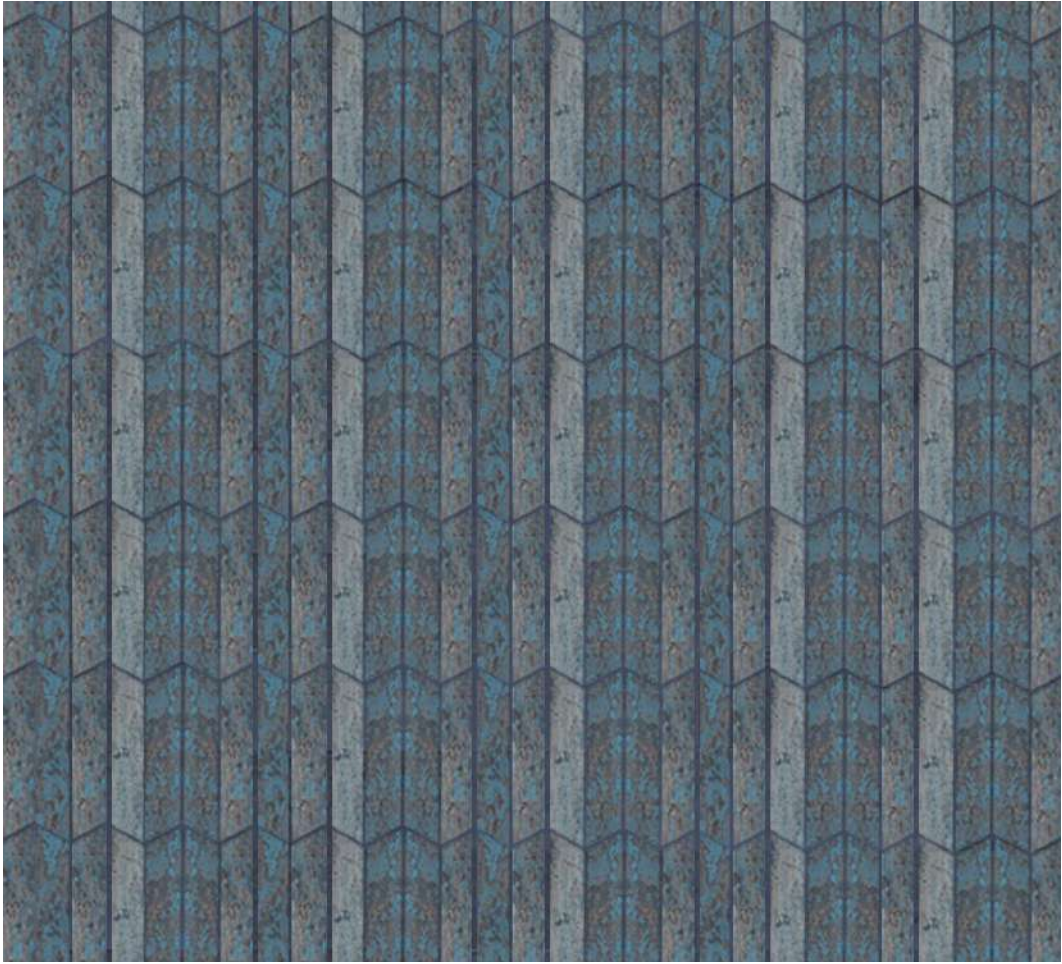

Available in 48 Random Faces

Nara Wood V2 – Bark Aqua

Size | 100 mm * 500 mm

Tessellation's

Available in 48 Random Faces

Nara Wood CV2 – Bark Aqua

Size | 80 mm * 450 mm

Available in 36 Random Faces