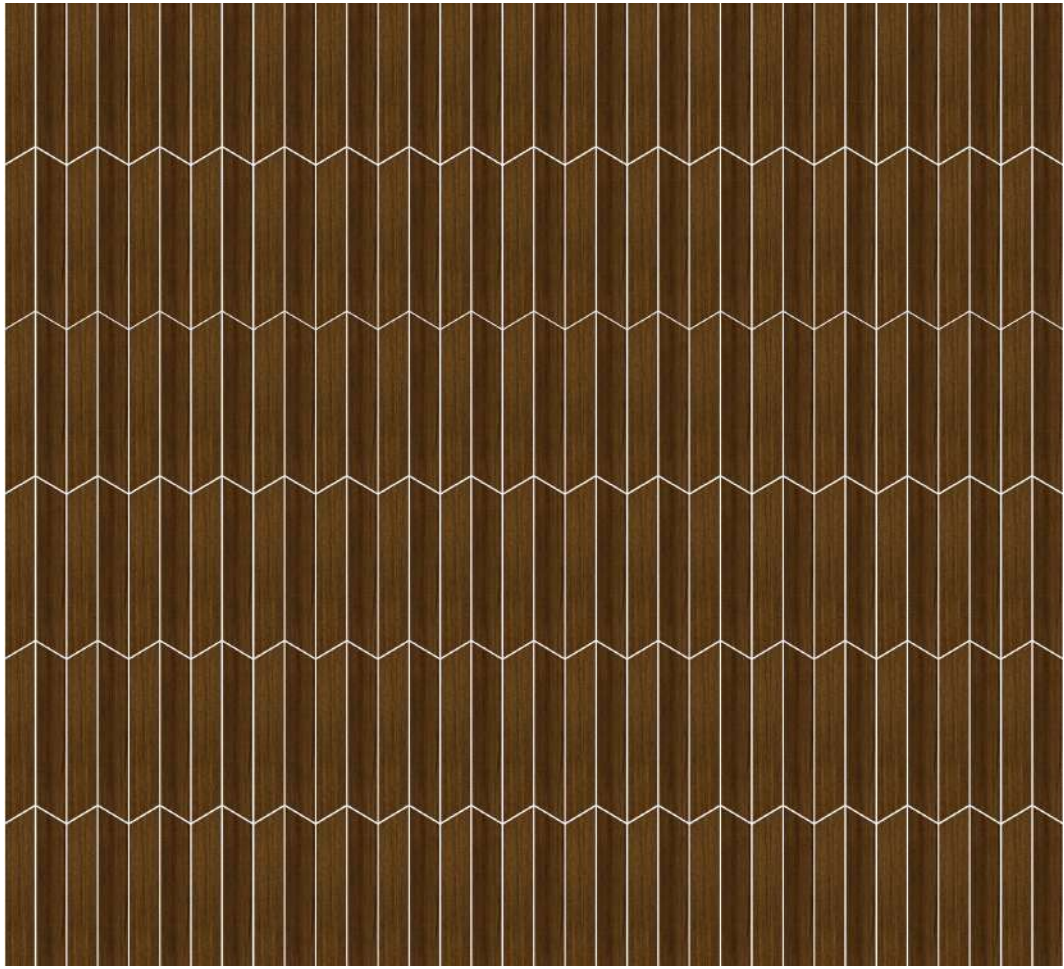

Available in 36 Random Faces

Nara Wood V2 - Acero

Size | 100 mm * 500 mm

Tessellation's

Available in 36 Random Faces

Nara Wood CV2 – Acero

Size | 80 mm * 450 mm

Tessellation's