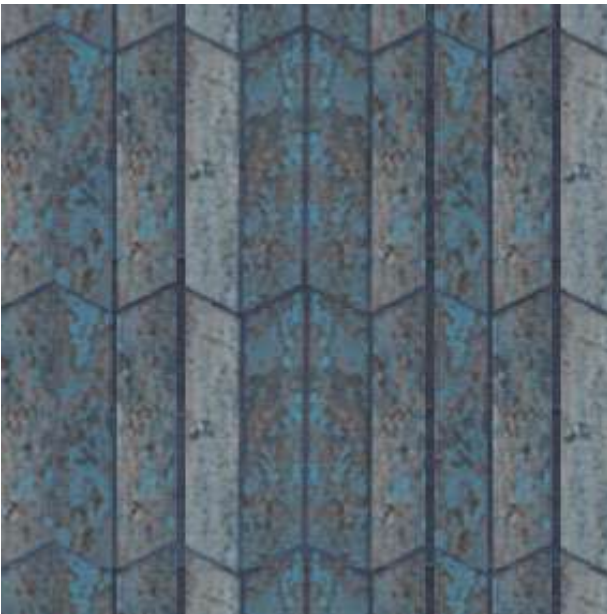

Available in 48 Random Faces

Nara Wood V2 – Bark Aqua

Size | 100 mm * 500 mm

Tessellation's

Available in 48 Random Faces

Nara Wood CV2 – Bark Aqua

Size | 80 mm * 450 mm

Available in 36 Random Faces