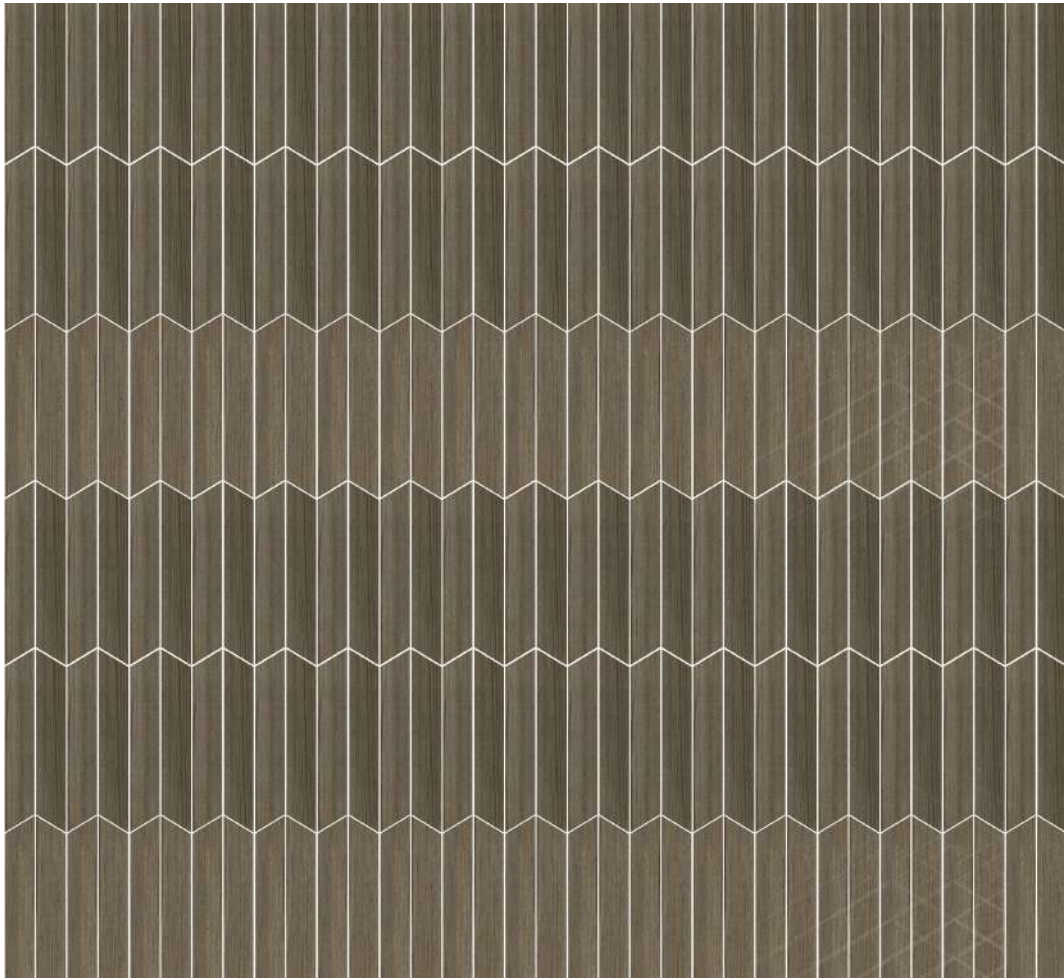

Nara Wood CV2 – Walnut Wenge

Size | 80 mm x 450 mm

Nara Wood CV2 – Walnut Grey

Size | 80 mm x 450 mm

Nara Wood CV2 – Walnut Olma

Size | 80 mm x 450 mm

Nara Wood CV2 – Walnut Natural

Size | 80 mm x 450 mm