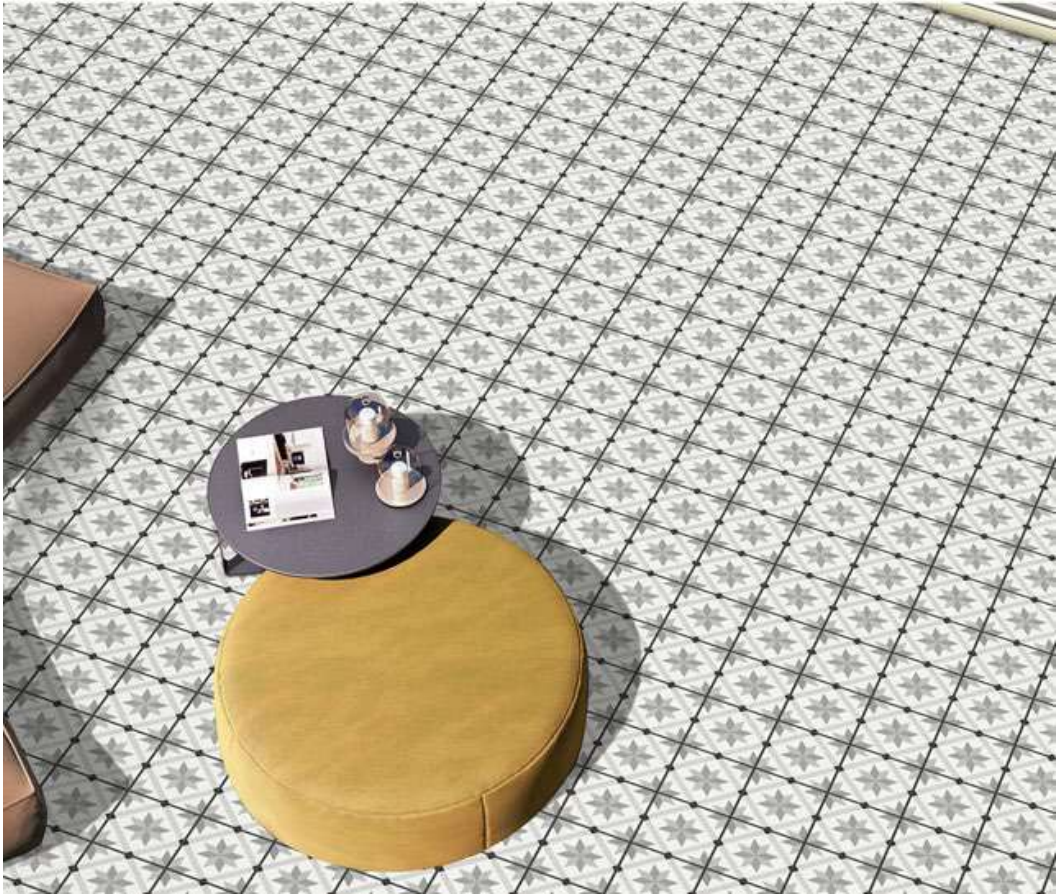

Nara Ola Azul

Size | 200 mm x 200 mm