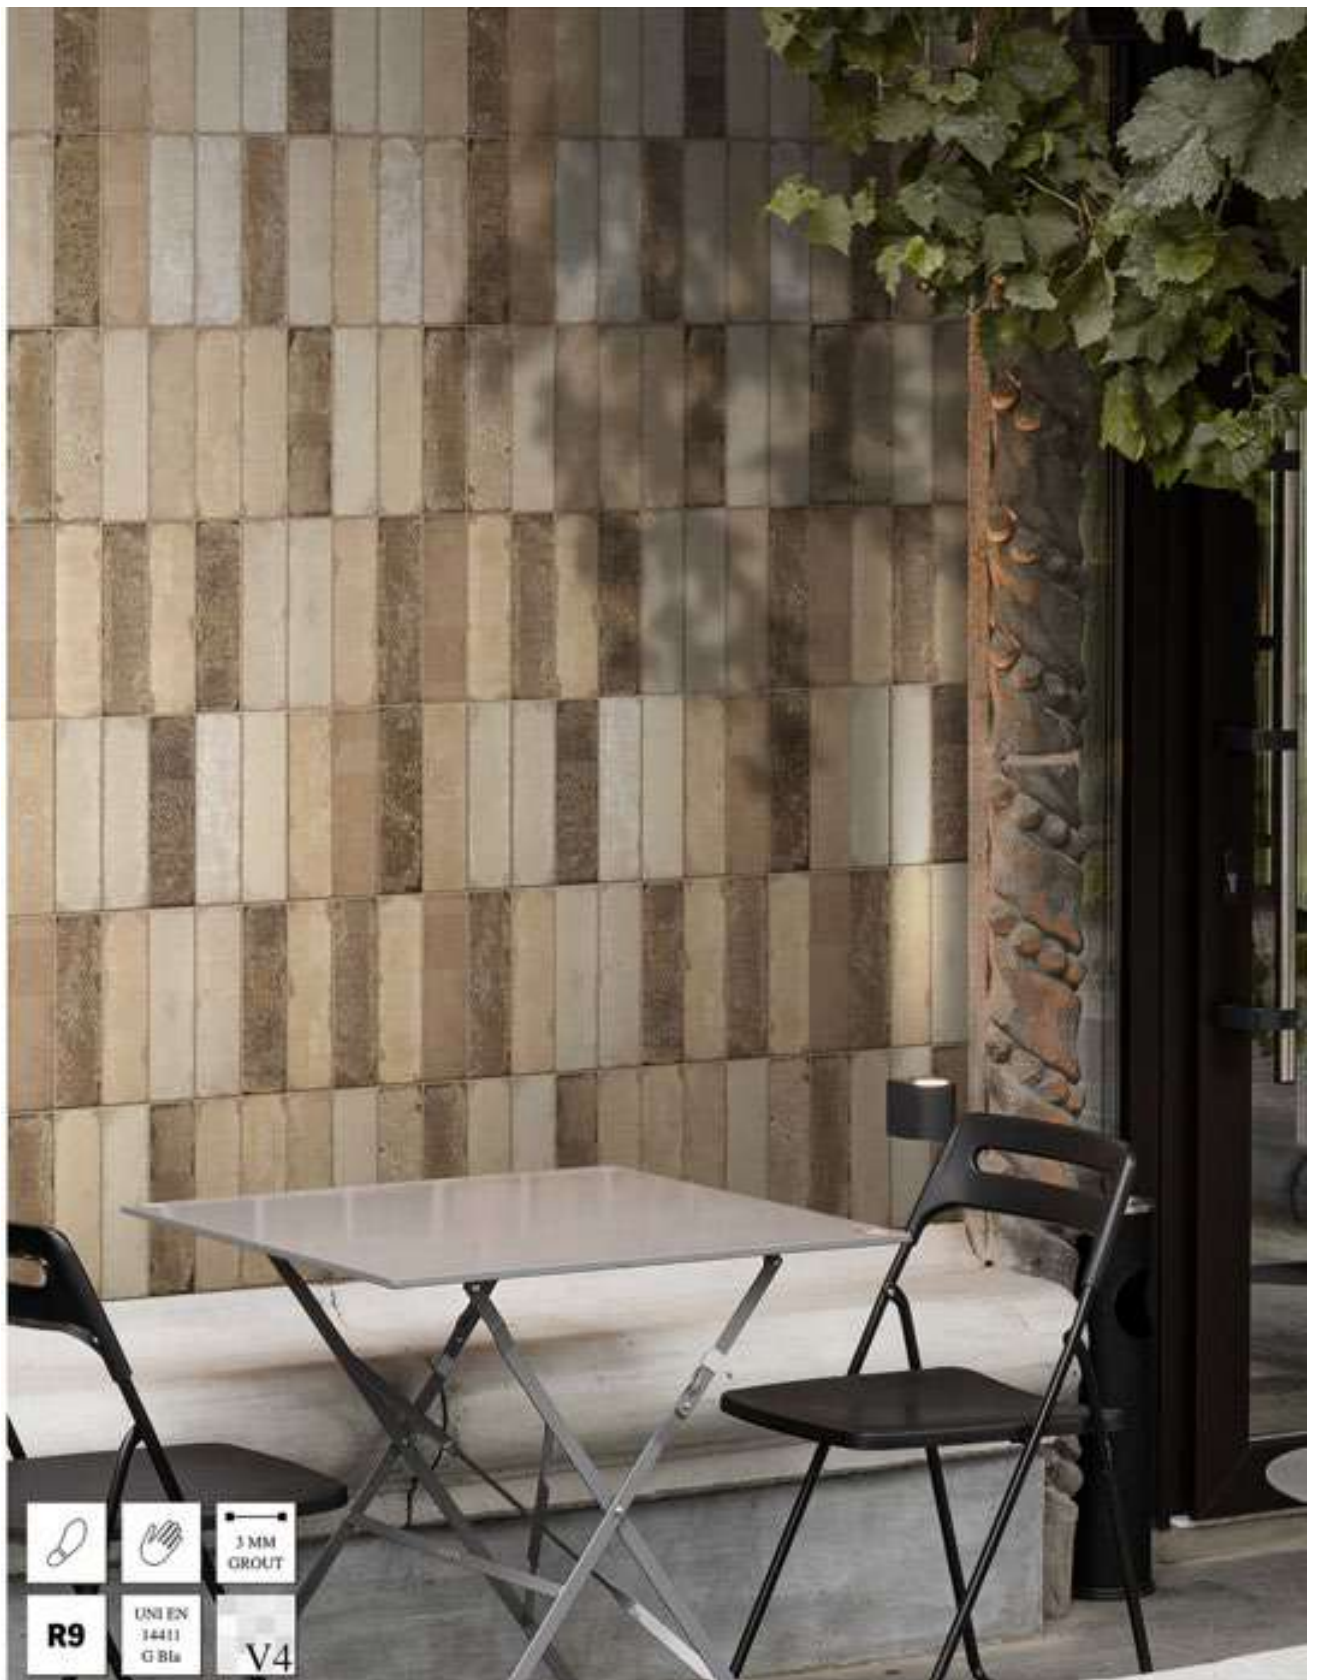

# Nara Bricklane (XIV)

Available in 36 Random Faces

Nara Bricklane Beige

Size | 75 mm x 300 mm

Available in 21 Random Faces

Nara Brick Tiziano Umbral

Size | 75 mm x 300 mm

Available in 21 Random Faces