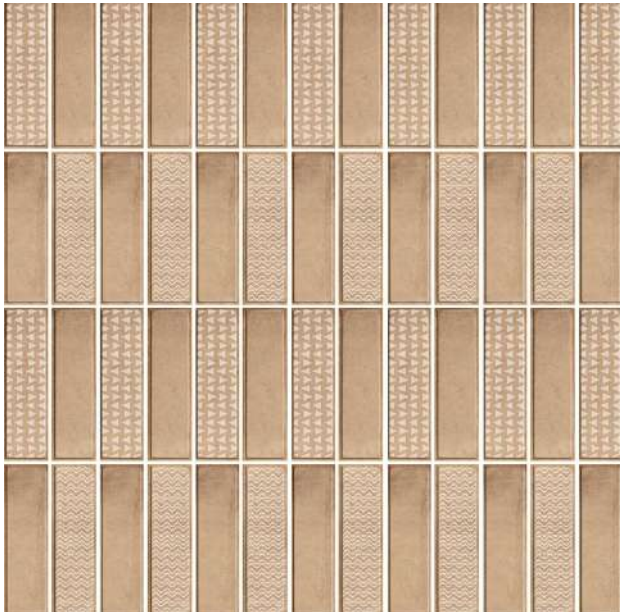

Nara Brick Jumble Cemento

Size | 75 mm x 300 mm

Available in 20 Random Faces

Nara Brick Indiana Sky

Size | 75 mm x 300 mm

Available in 20 Random Faces

Nara Brick Indiana Brown

Size | 75 mm x 300 mm