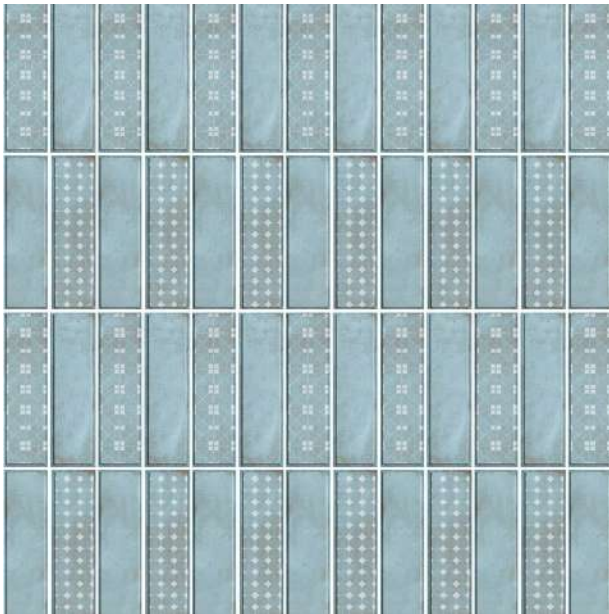

Available in 20 Random Faces

Nara Brick Indiana Sky