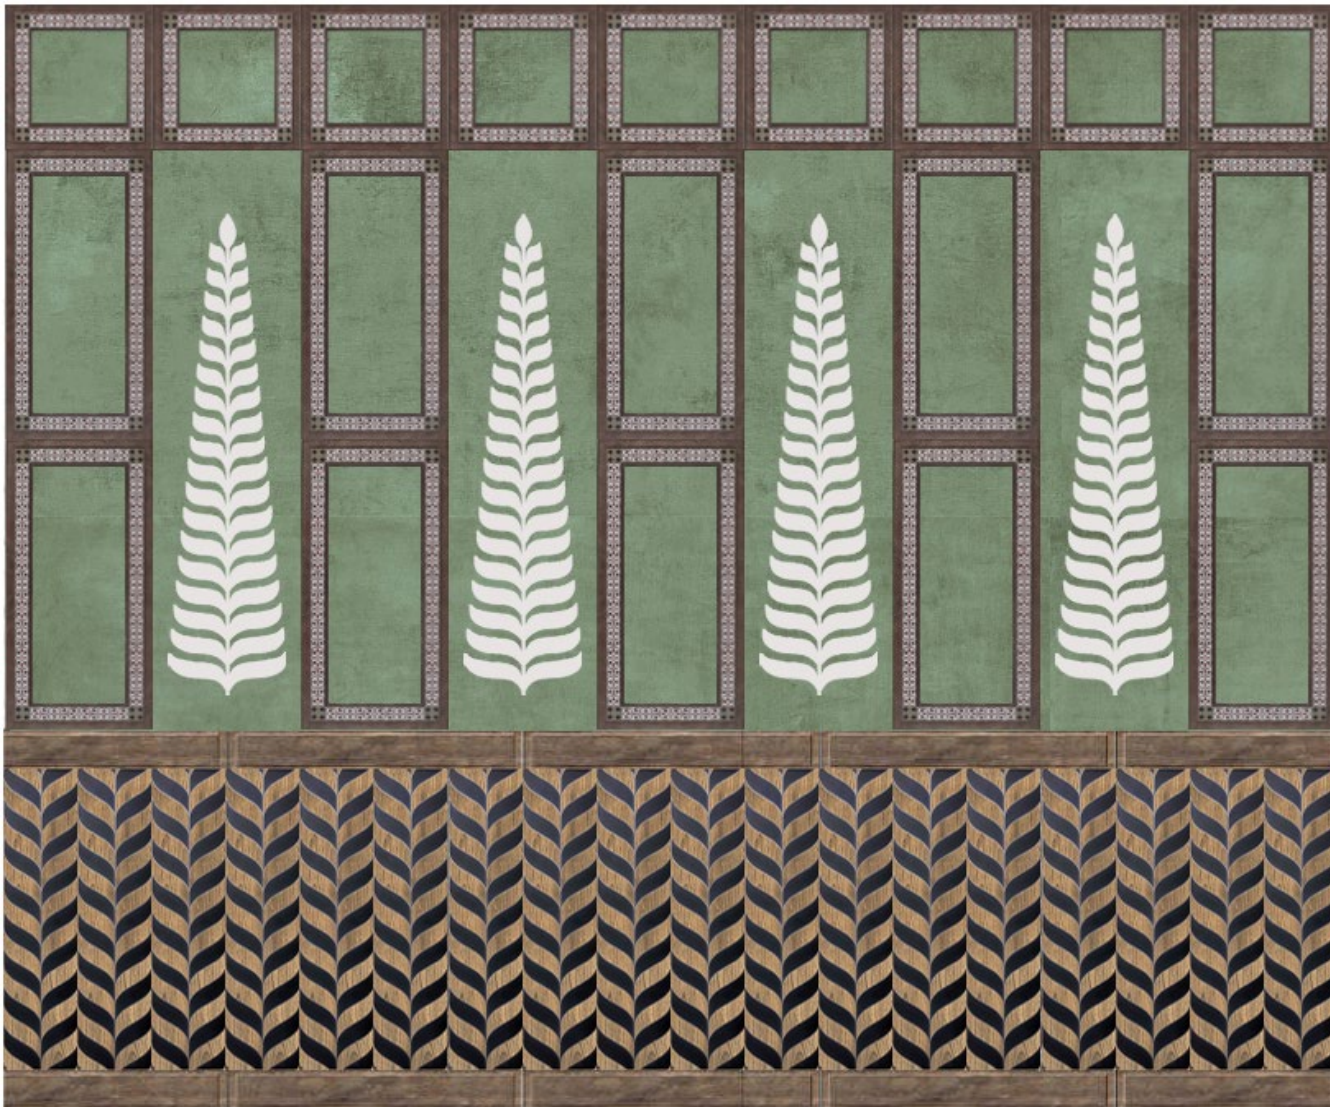

Sunset

Imagine Series

Base Tile

Terraelino Menta

Urbanwood Natural

Imagine Series

Base Tile

Terraelino Menta