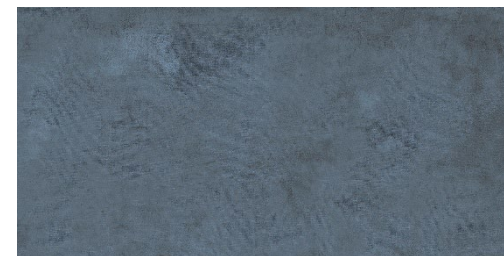

Terraelino Ginepro