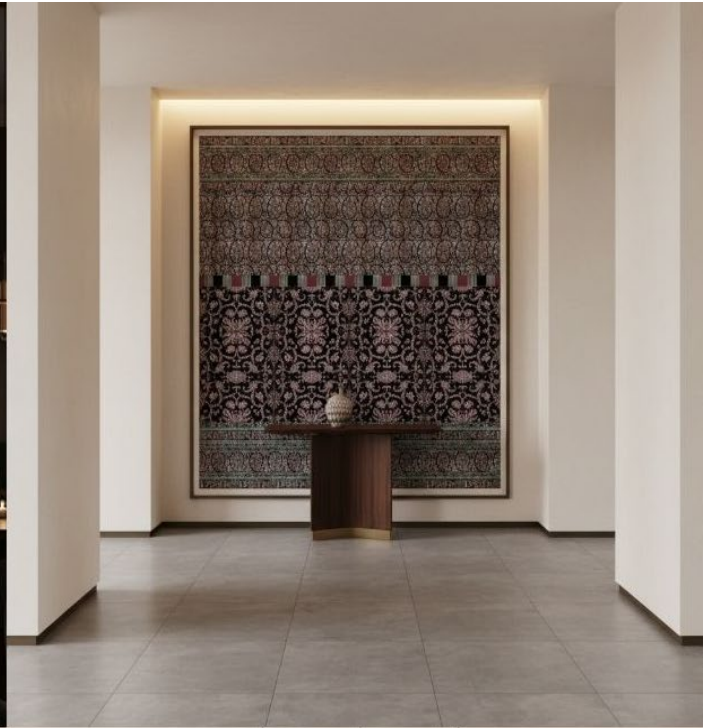

Nara Onice Aria Beige

Nara Marble Onice Aria Beige

Faces of Nara Marble Onice Aria Beige

Size : 60x120 cm

Sizes : 120x240cm | 120x180cm | 80x160cm | 120x120cm | 60x120cm

Finish : Full Lappato /Lappato Matt /Soft Naturale /Naturale

Nara Marble Onice Aria Beige

Faces of Nara Marble Onice Aria Beige

Size : 120x120 cm

Sizes : 120x240cm | 120x180cm | 80x160cm | 120x120cm | 60x120cm

Finish : Full Lappato /Lappato Matt /Soft Naturale /Naturale

Nara Marble Onice Aria Beige

Faces of Nara Marble Onice Aria Beige

Size : 120x240 cm

Sizes : 120x240cm | 120x180cm | 80x160cm | 120x120cm | 60x120cm

Finish : Full Lappato /Lappato Matt /Soft Naturale /Naturale/Satinato