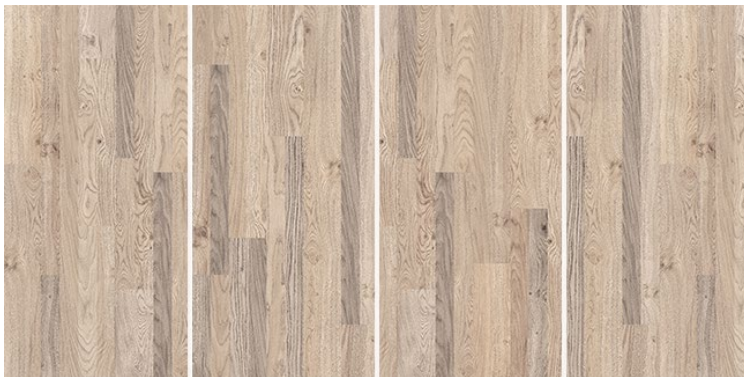

INR Rs 226 sqft

Available in 4 Random faces

Size | 600 mm \* 1200 mm

Nara NN Wood Gris

INR Rs 226 sqft

Available in 4 Random faces

Size | 600 mm \* 1200 mm

Nara NN Wood Sand