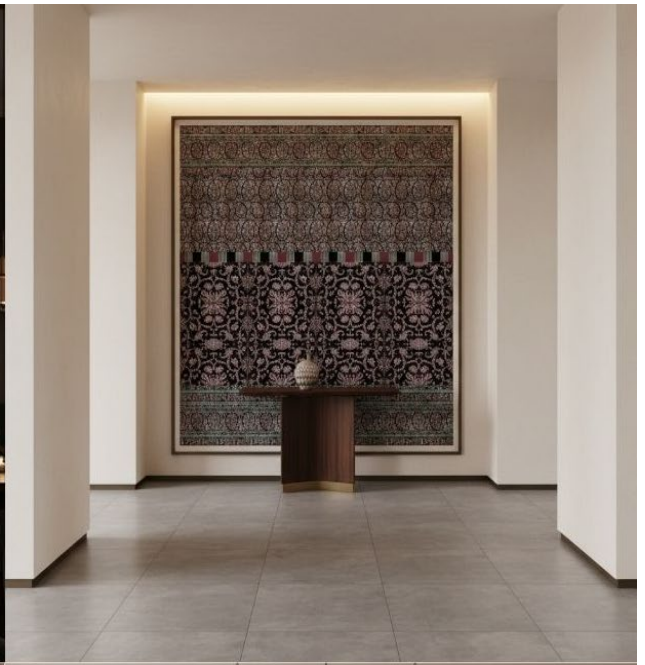

IKIGAI | an
Reimagining Surfaces | **fcml**
venture

New Delhi | Mumbai | Bangalore | Chennai | Pune

Reach us on :

+91 8130795071 | delhisurfaces@fcmlindia.com