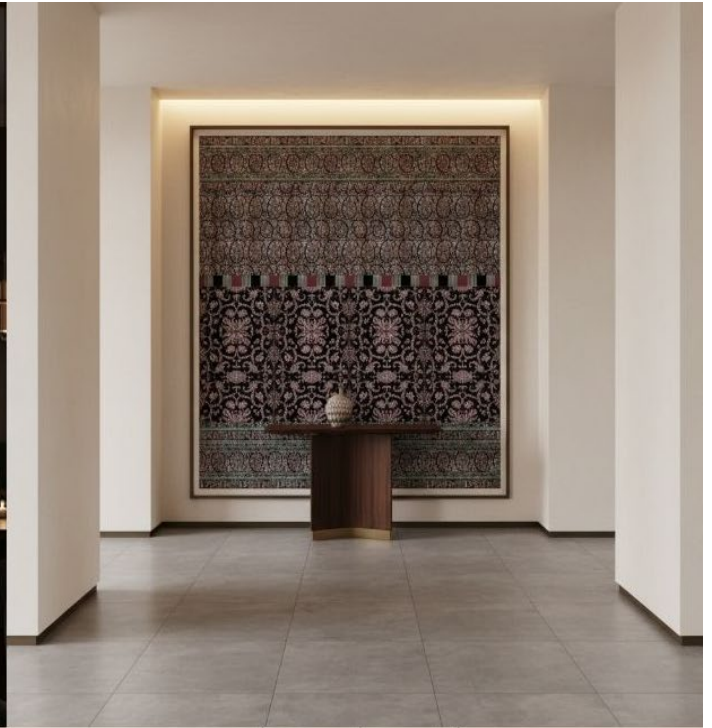

Finish : Structure Finish

Sizes: 120x240cm | 60x120cm

Nara Riga Striato Nero

Faces of Nara Riga Striato Nero

Size : 60x120 cm

Finish : Structure Finish

Sizes: 120x240cm | 60x120cm

IKIGAI | an
Reimagining Surfaces | **fcml** Interior Lifestyle Product Company
 venture