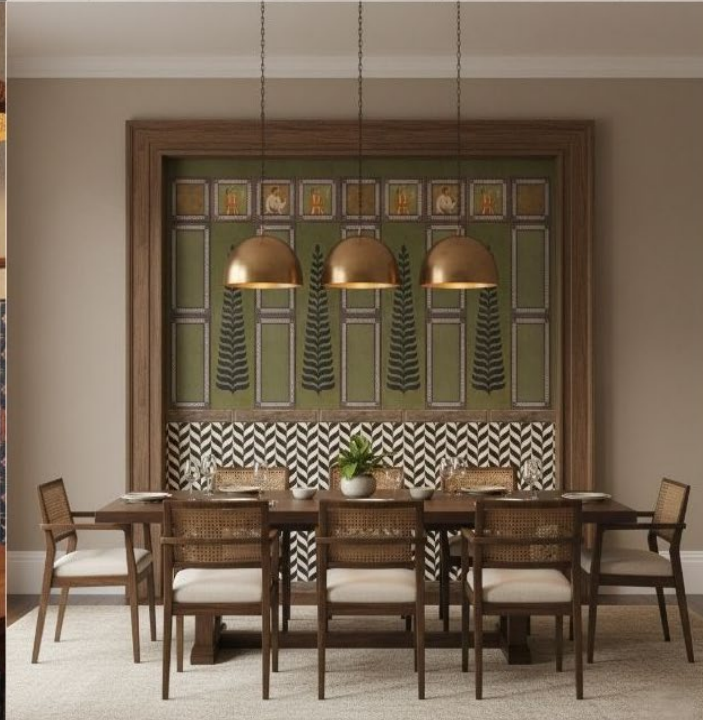

Finish : Structure Finish

Sizes: 120x240cm | 60x120cm

IKIGAI | an
Reimagining Surfaces | **fcml** Interior Lifestyle Product Company
 venture

New Delhi | Mumbai | Bangalore | Chennai | Pune

Reach us on :

+91 8130795071 | delhisurfaces@fcmlindia.com