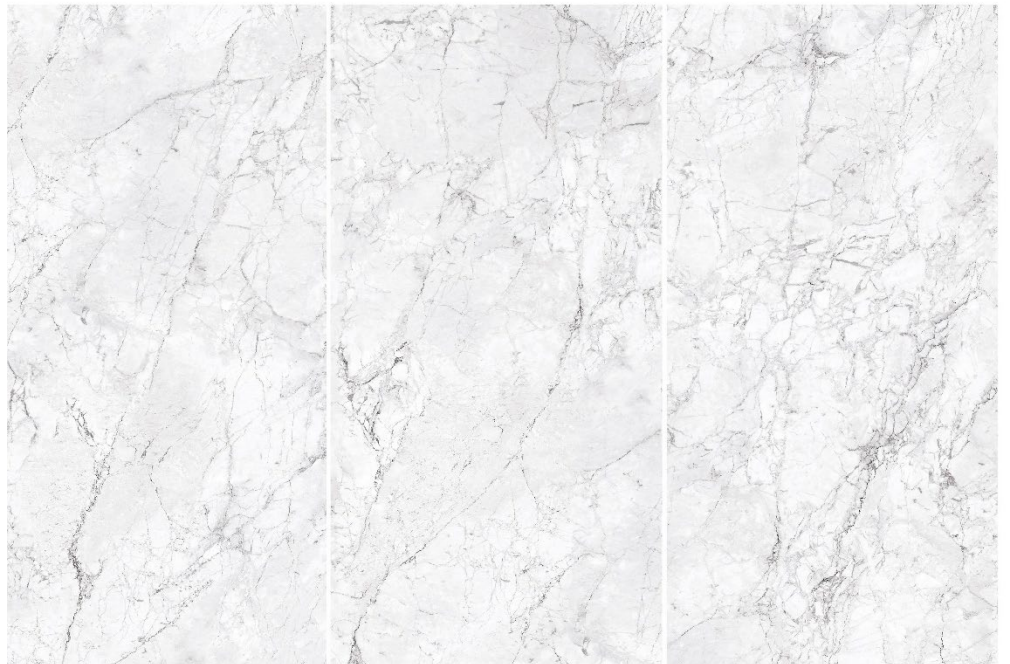

Nara Marble Venatino

Faces of Nara Marble Venatino

Size : 80x160 cm

Finish : Soft Matt | Polished

Sizes : 120x240cm | 120x120cm | 80x160cm | 60x120cm