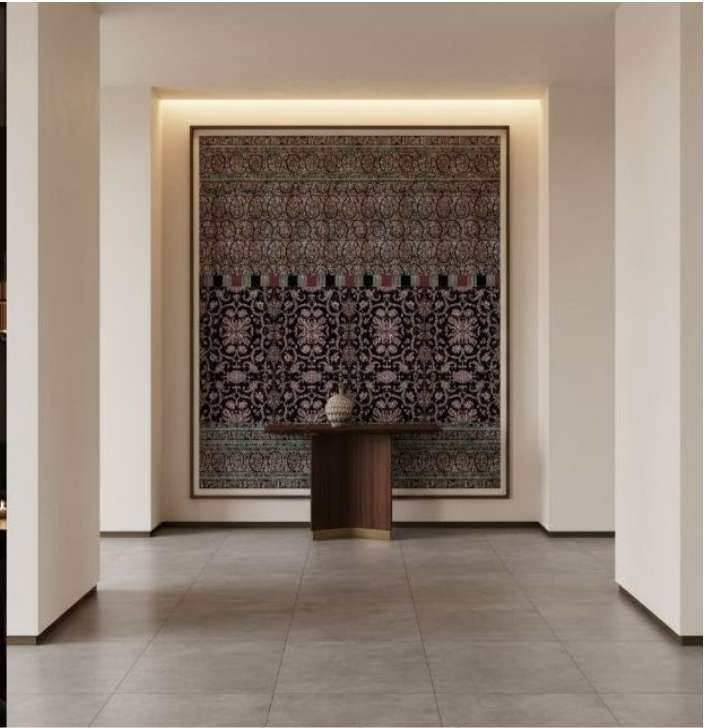

Nara Marble Travertine Ash

Nara Marble Travertine Ash

Faces of Nara Marble Travertine Ash

Size : 120x240 cm

Finish : Full Lappato /Lappato /Soft Naturale /Naturale/Satinato
Available Sizes : 120x240cm | 120x180cm | 80x160cm | 120x120cm | 60x120cm