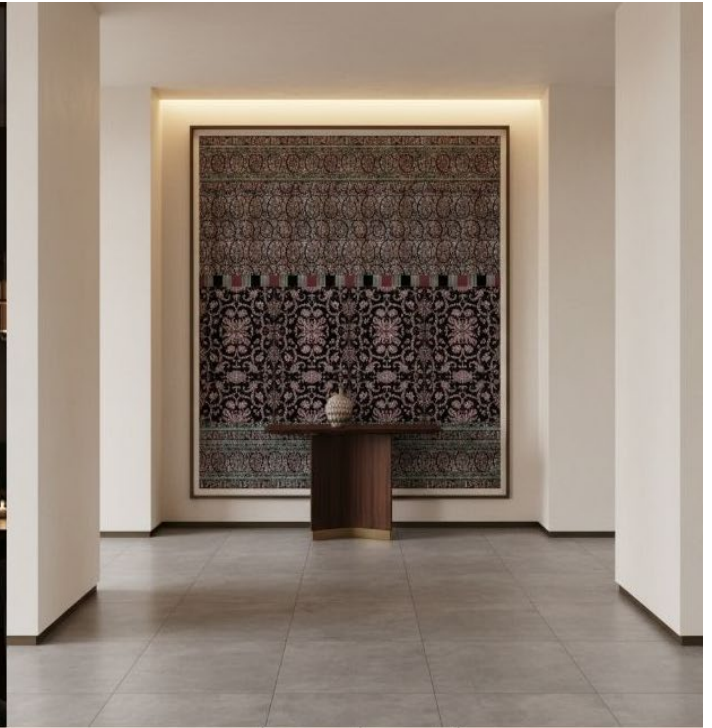

Nara Marble Taj Mahal

Nara Marble Taj Mahal

Faces of Nara Marble Taj Mahal

Size : 120x240 cm

Sizes : 120x240cm | 120x180cm | 80x160cm | 120x120cm | 60x120cm
Finish : Full Lappato /Lappato Matt /Soft Naturale /Naturale/Satinato

Nara Marble Taj Mahal

Faces of Nara Marble Taj Mahal

Size : 120x240 cm

Sizes : 120x240cm | 120x180cm | 80x160cm | 120x120cm | 60x120cm
Finish : Full Lappato /Lappato Matt /Soft Naturale /Naturale/Satinato