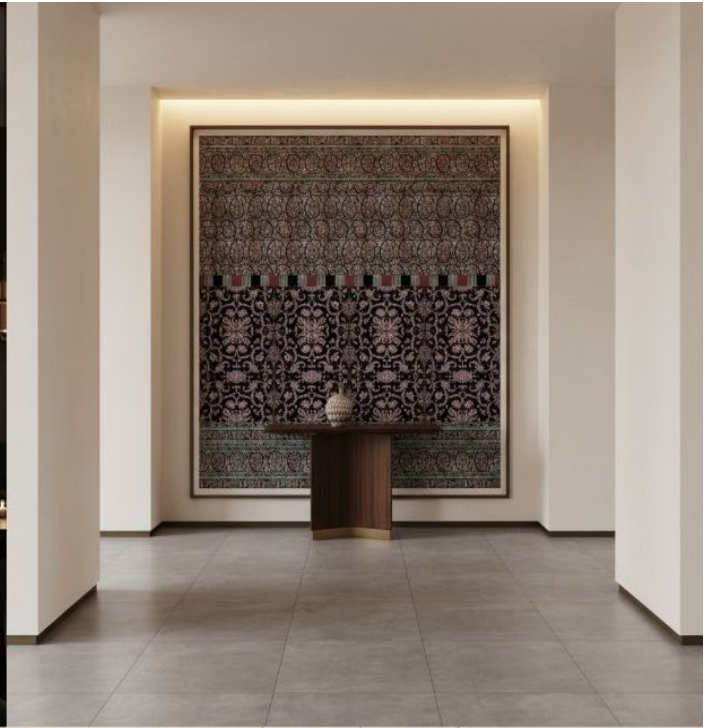

Size : 120x240 cm

Nara Marble Statuario

Faces of Nara Marble Statuario

Texture : Bocciardato

Size : 120x240 cm

IKIGAI | an
Reimagining Surfaces | **fcml** Interior Lifestyle Product Company
venture

New Delhi | Mumbai | Bangalore | Chennai | Pune