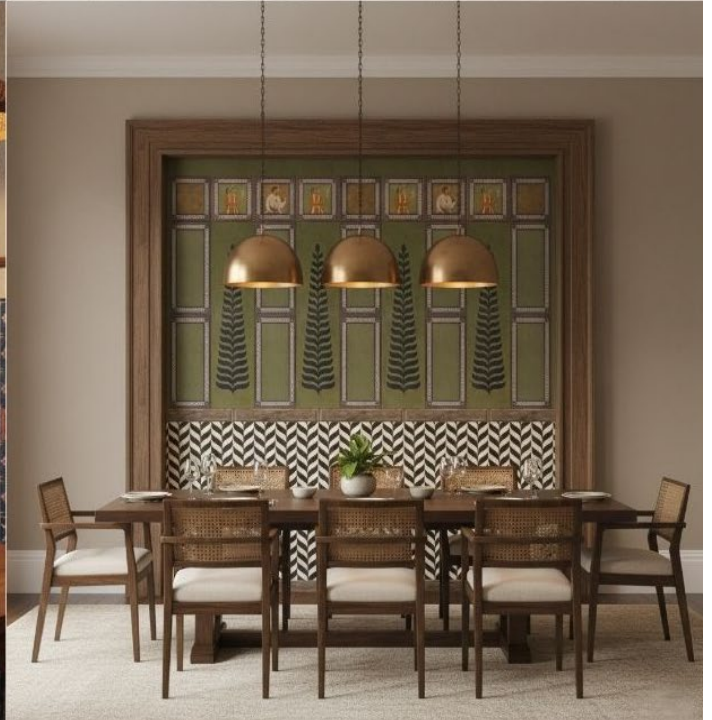

Size : 120x240 cm

Nara Marble Statuario

Faces of Nara Marble Statuario

Texture : Bocciardato

Size : 120x240 cm

IKIGAI | an
Reimagining Surfaces | **fcml** Interior Lifestyle Product Company
venture

New Delhi | Mumbai | Bangalore | Chennai | Pune