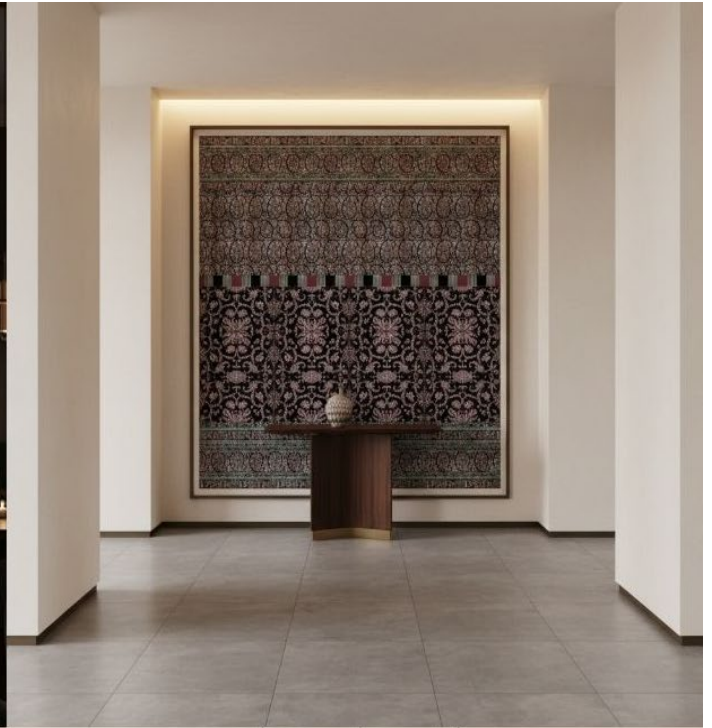

# Nara Marble Statuario Rigato

Faces of Nara Marble Statuario Rigato

Size : 120x240 cm

Texture : Rigato

Sizes : 120x240cm | 60x120cm

**IKIGAI** | an  
*Reimagining Surfaces* | **fcml** Interior Lifestyle Product Company  
 venture