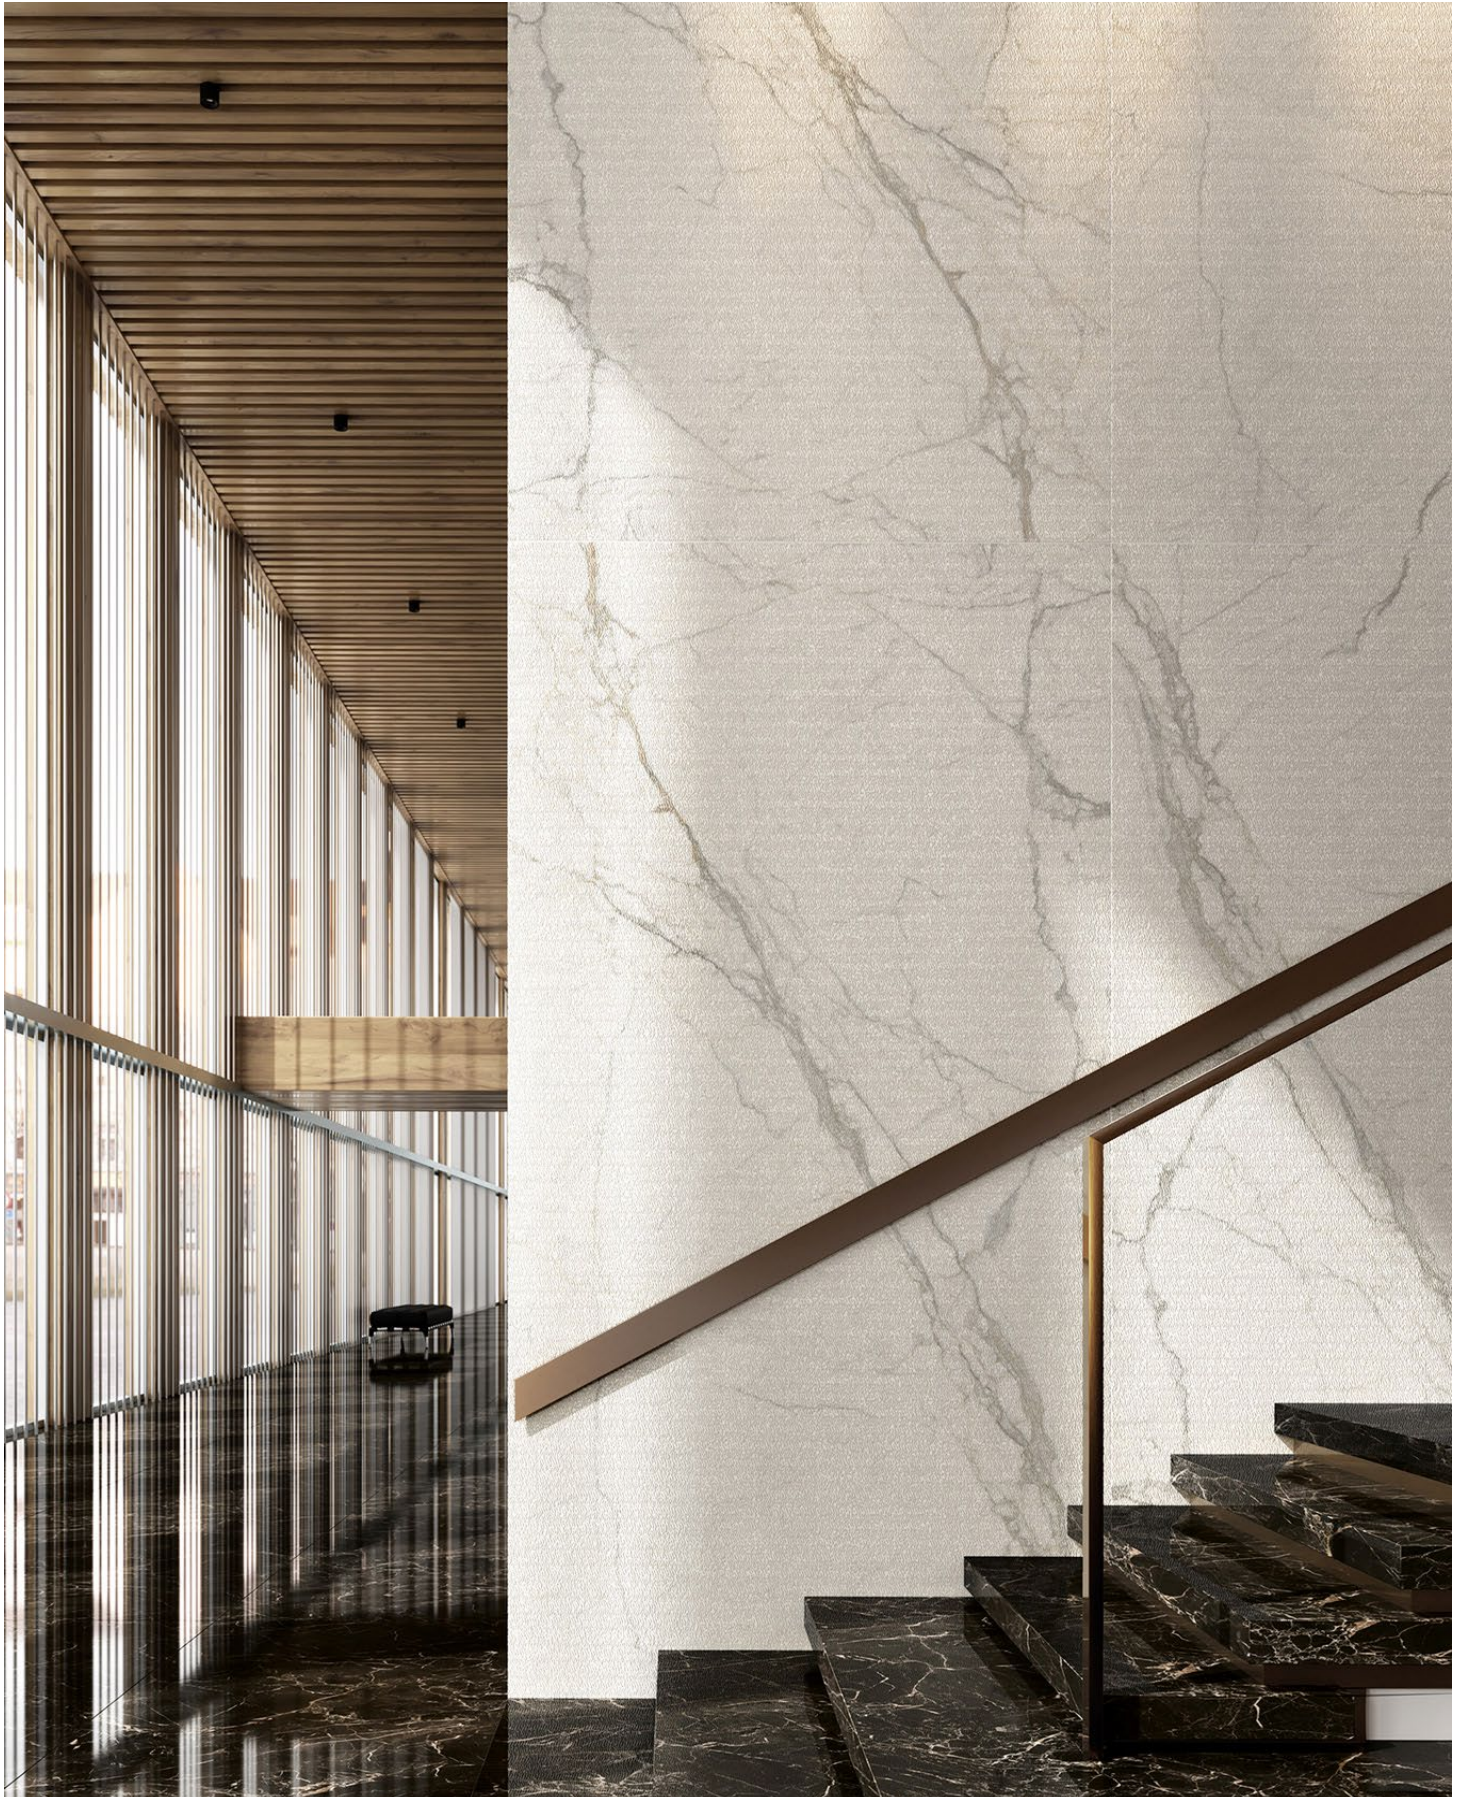

Nara Marble Statuario Rigato

# Nara Marble Statuario Rigato

Faces of Nara Marble Statuario Rigato

Size : 60x120 cm

Texture : Rigato

Sizes : 120x240cm | 60x120cm

# Nara Marble Statuario Rigato

Faces of Nara Marble Statuario Rigato

Size : 120x240 cm

Texture : Rigato

Sizes : 120x240cm | 60x120cm

**IKIGAI** | an  
*Reimagining Surfaces* | **fcml** Interior Lifestyle Product Company  
 venture