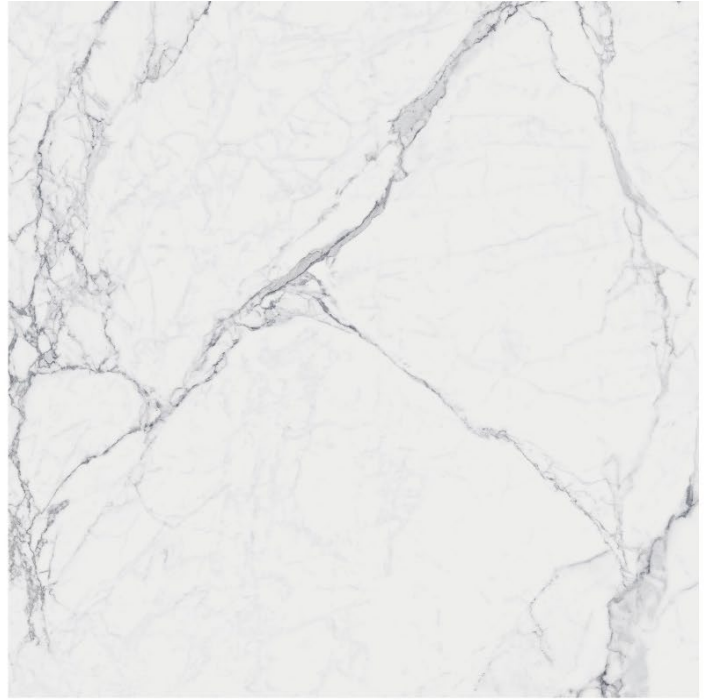

Nara Marble Statuario Freddo

Faces of Nara Marble Statuario Freddo

Finish : Full Lappato/Lappato Matt/Soft Naturale/Naturale

Sizes: 120x120 Cm