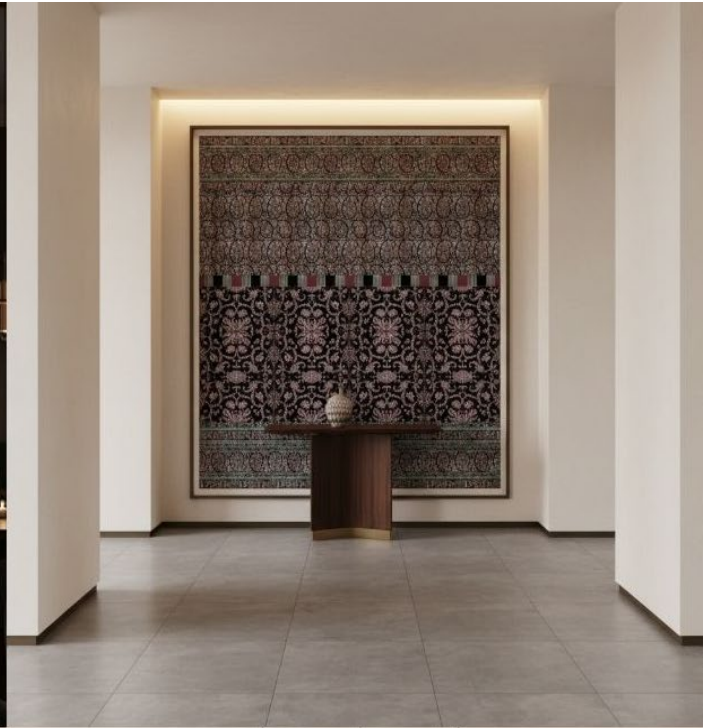

IKIGAI | an
Reimagining Surfaces | **fcml** Interior Lifestyle Product Company
venture

New Delhi | Mumbai | Bangalore | Chennai | Pune

Reach us on :

+91 8130795071 | delhisurfaces@fcmlindia.com