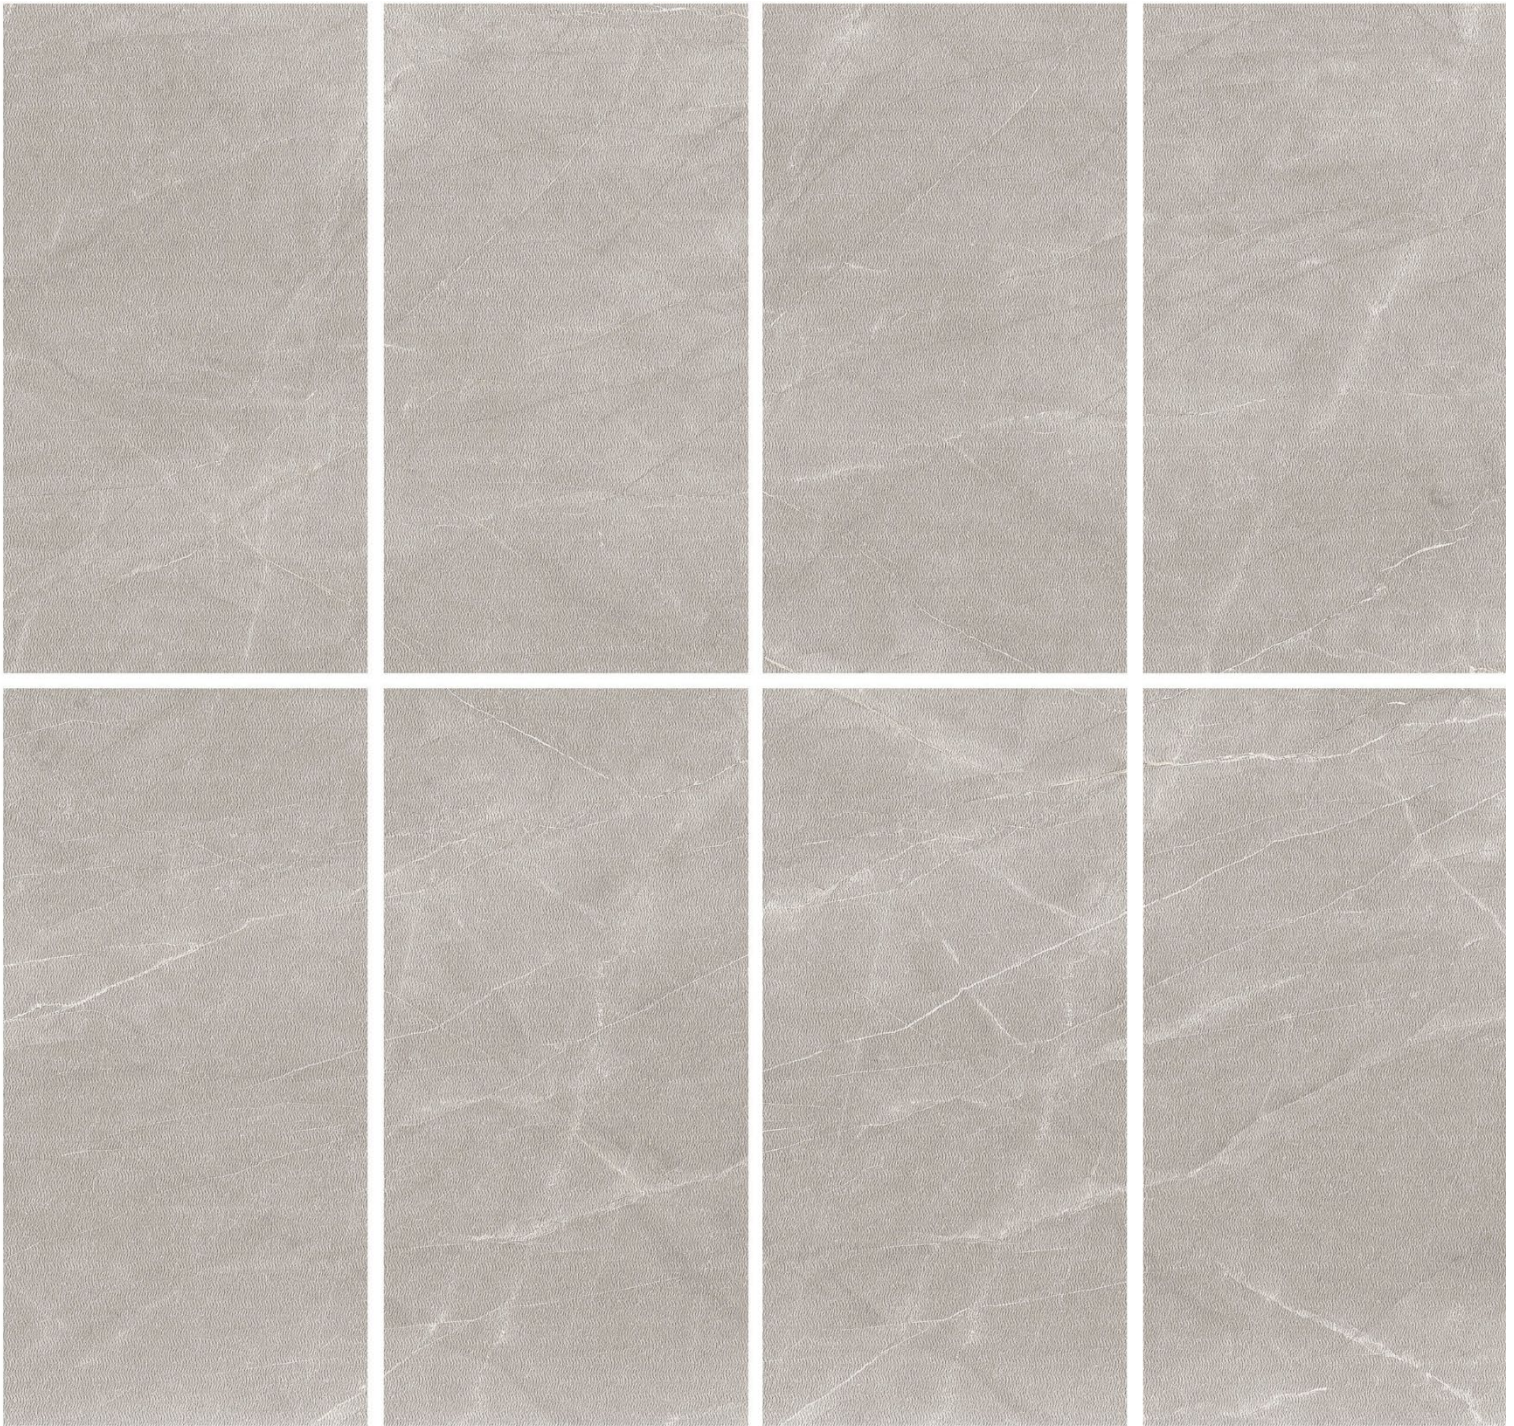

Nara Marble Pulpis Grigio

Faces of Nara Marble Pulpis Grigio

Texture : Pettinato

Size : 60x120 cm

Sizes : 120x240cm | 60x120cm