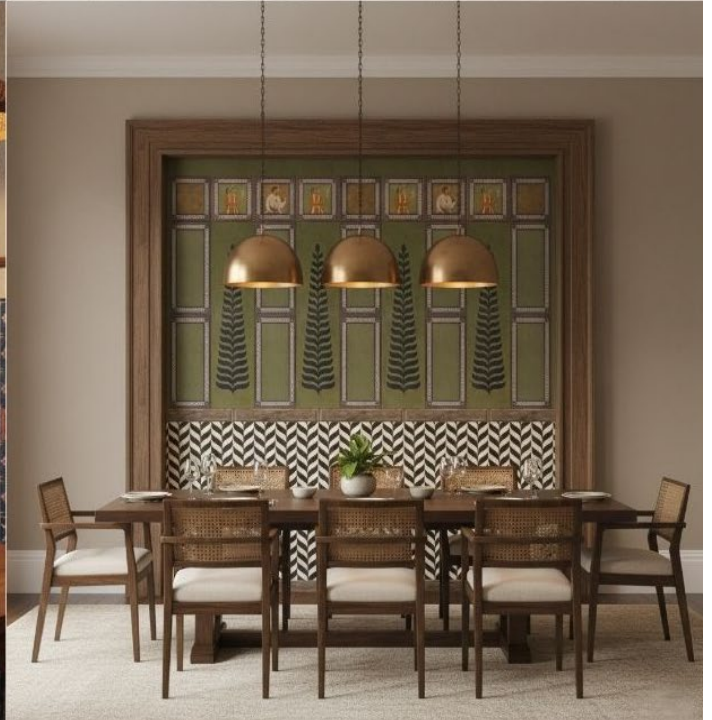

Sizes : 120x240cm | 60x120cm

Nara Marble Pulpis Grigio

Faces of Nara Marble Pulpis Grigio

Texture : Bocciardato

Size : 120x240 cm

Sizes : 120x240cm | 60x120cm

IKIGAI | an
Reimagining Surfaces | **fcml** Interior Lifestyle Product Company
venture