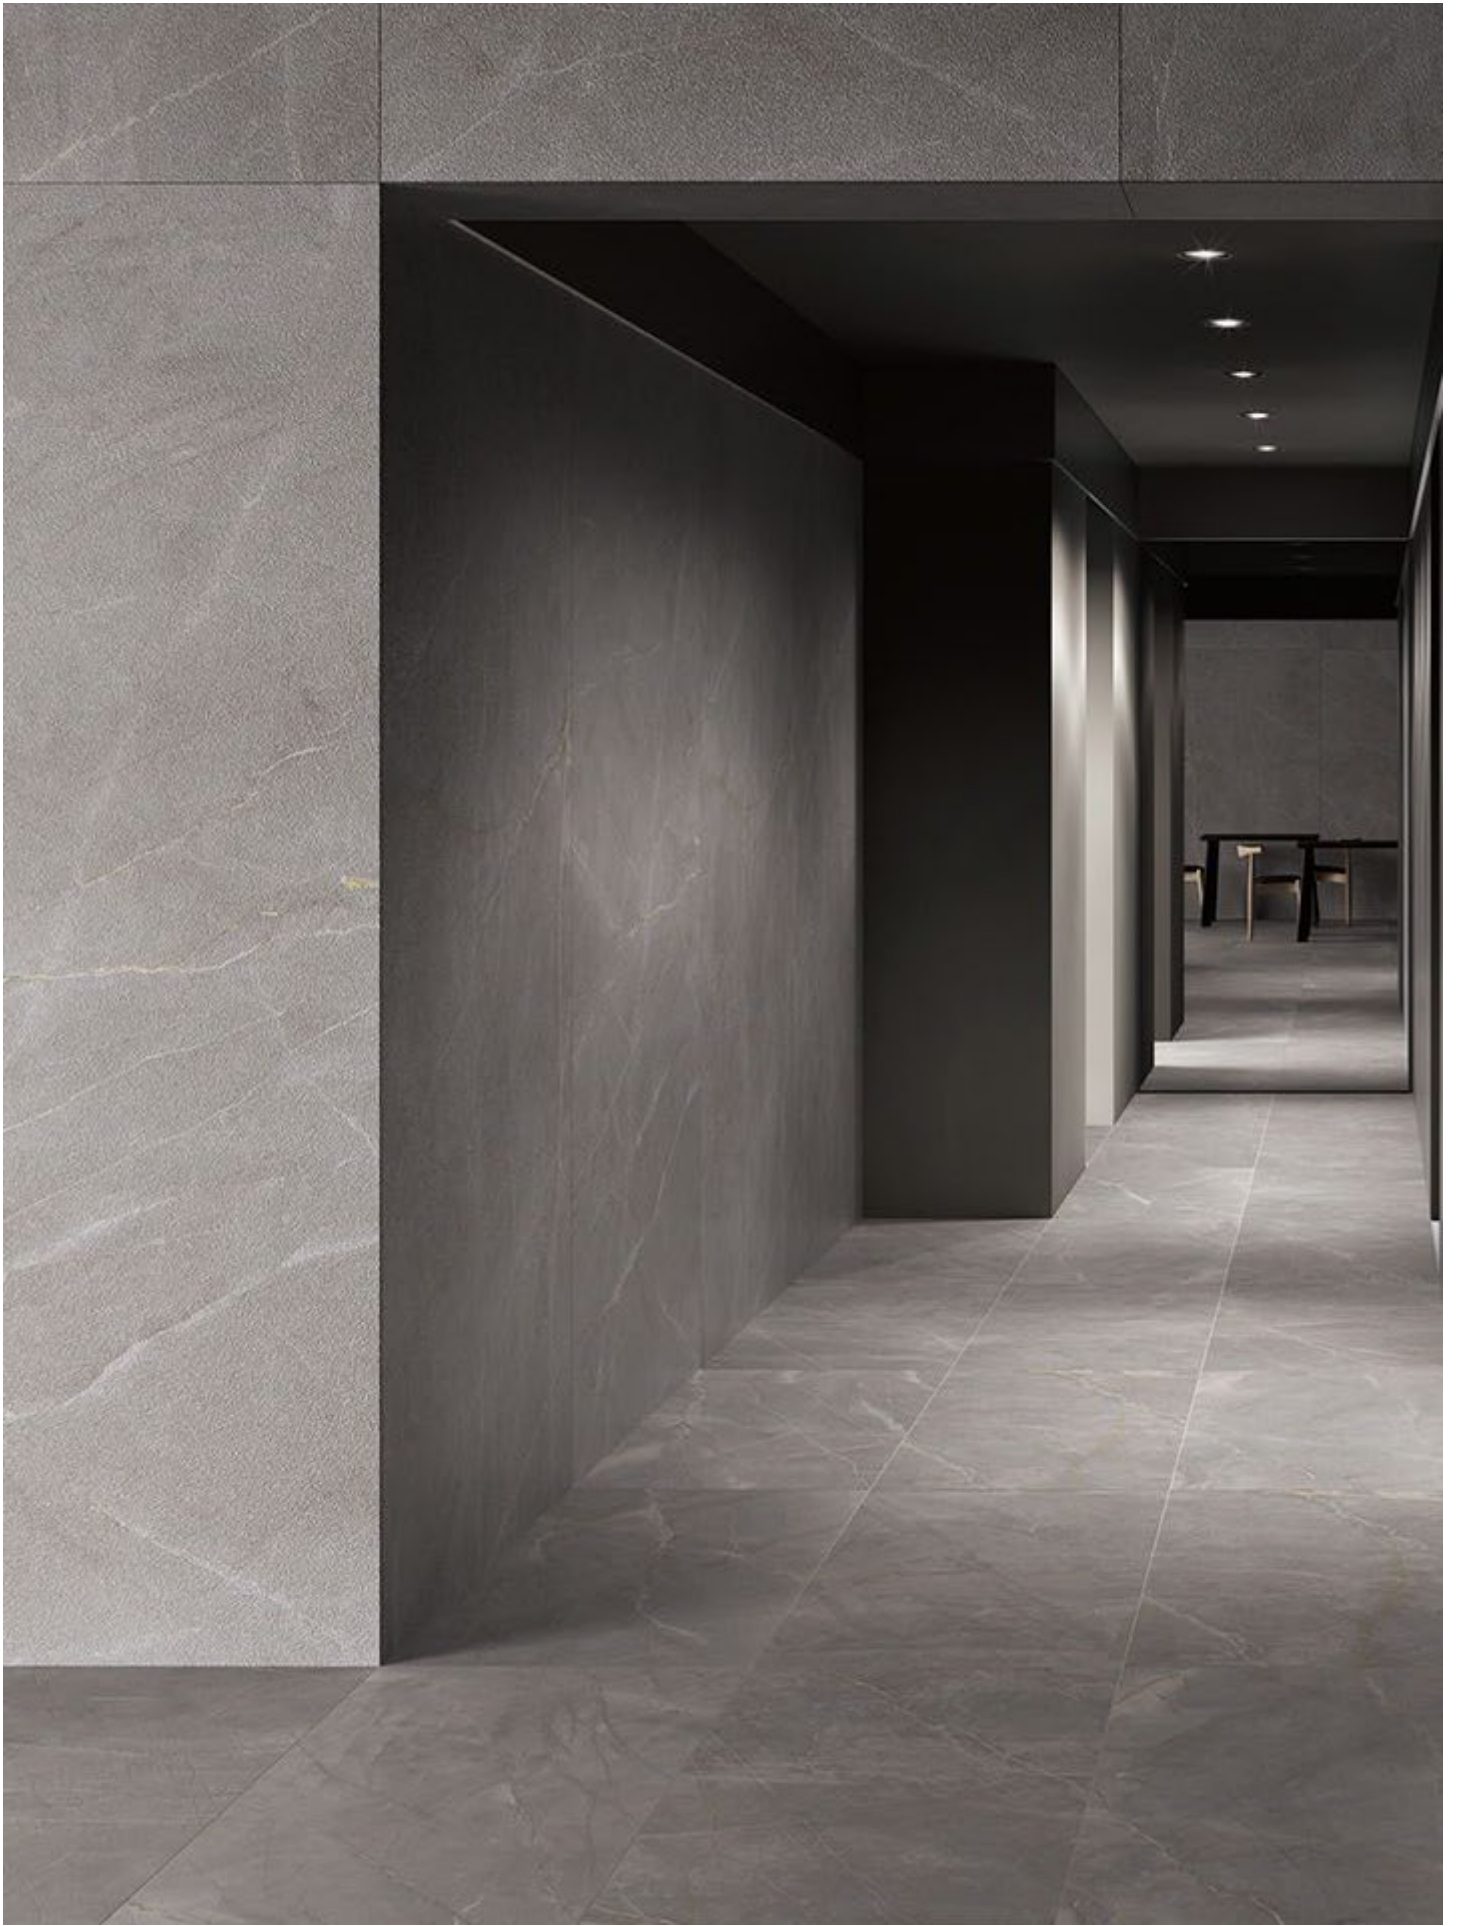

Nara Marble Pulpis Grigio

Nara Marble Pulpis Grigio

Nara Marble Pulpis Grigio

Nara Marble Pulpis Grigio

Faces of Nara Marble Pulpis Grigio

Size : 60x120 cm

Sizes : 120x240cm | 120x180cm | 80x160cm | 120x120cm | 60x120cm