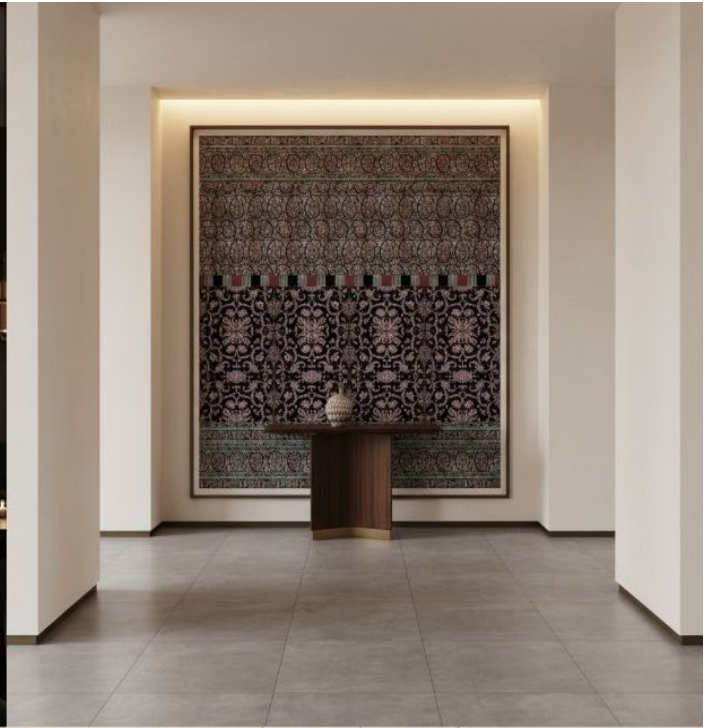

Sizes : 120x240cm | 60x120cm

Nara Marble Pulpis Grigio

Faces of Nara Marble Pulpis Grigio

Texture : Bocciardato

Size : 120x240 cm

Sizes : 120x240cm | 60x120cm

IKIGAI | an
Reimagining Surfaces | **fcml** Interior Lifestyle Product Company
venture