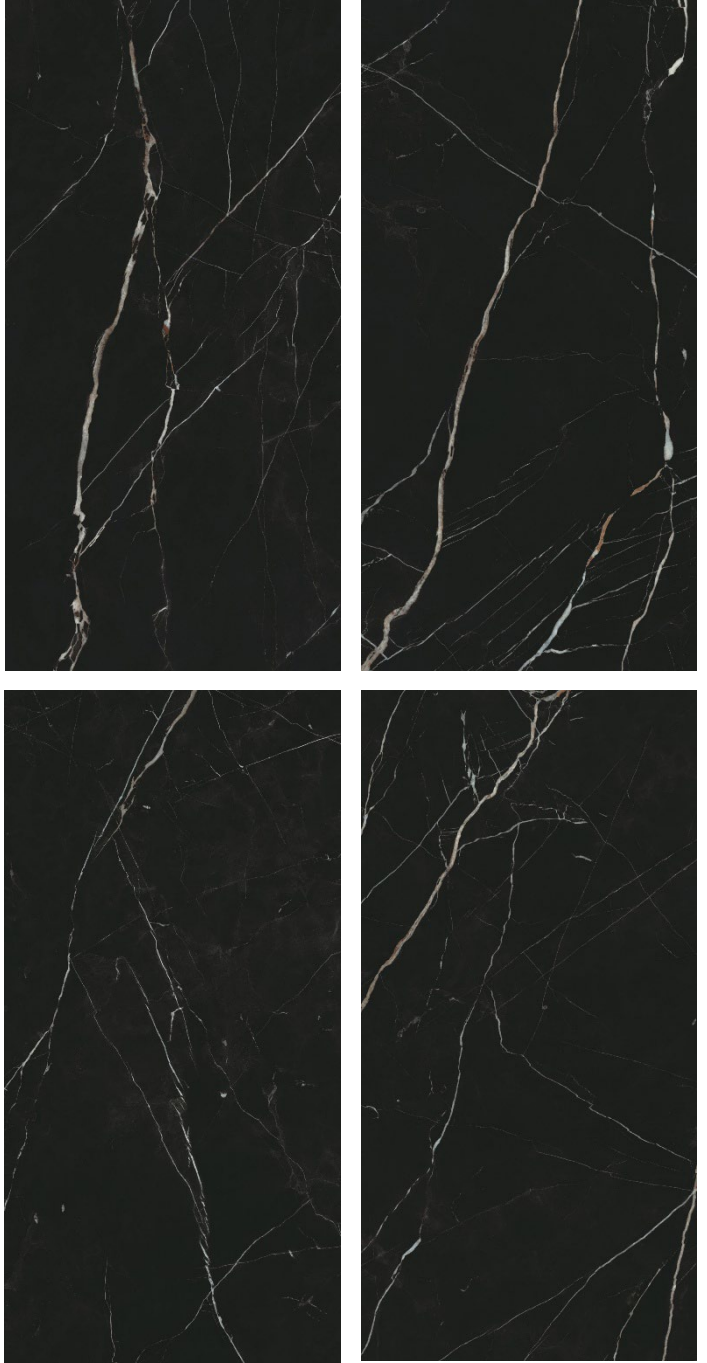

Nara Marble Marquiunia Intenso

Faces of Nara Marble Marquiunia Intenso

Size : 60x120 cm

Sizes : 120x240cm | 120x180cm | 80x160cm | 120x120cm | 60x120cm

Finish : Full Lappato /Lappato Matt /Soft Naturale /Naturale

Nara Marble Marquina Intenso

Faces of Nara Marble Marquina Intenso

Size : 80x160 cm

Sizes : 120x240cm | 120x180cm | 80x160cm | 120x120cm | 60x120cm

Finish : Full Lappato /Lappato Matt /Soft Naturale /Naturale