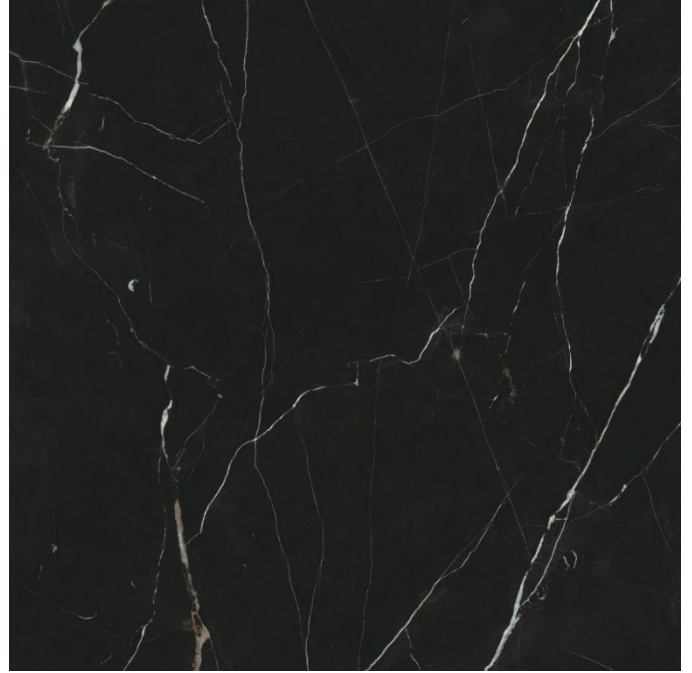

Nara Marble Marquina Intenso

Faces of Nara Marble Marquina Intenso

Size : 120x120 cm

Sizes : 120x240cm | 120x180cm | 80x160cm | 120x120cm | 60x120cm

Finish : Full Lappato /Lappato Matt /Soft Naturale /Naturale