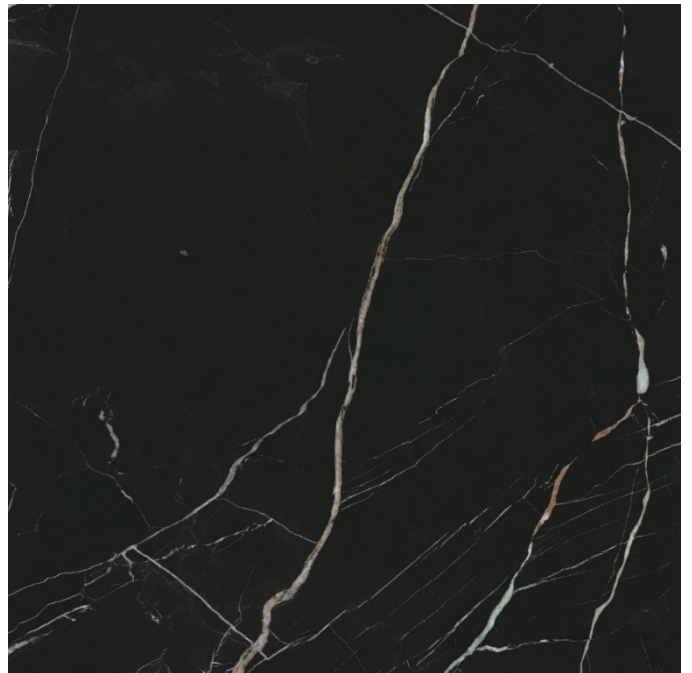

Nara Marble Marquina Intenso

Faces of Nara Marble Marquina Intenso

Size : 80x160 cm

Sizes : 120x240cm | 120x180cm | 80x160cm | 120x120cm | 60x120cm

Finish : Full Lappato /Lappato Matt /Soft Naturale /Naturale

Nara Marble Marquina Intenso

Faces of Nara Marble Marquina Intenso

Size : 120x120 cm

Sizes : 120x240cm | 120x180cm | 80x160cm | 120x120cm | 60x120cm

Finish : Full Lappato /Lappato Matt /Soft Naturale /Naturale