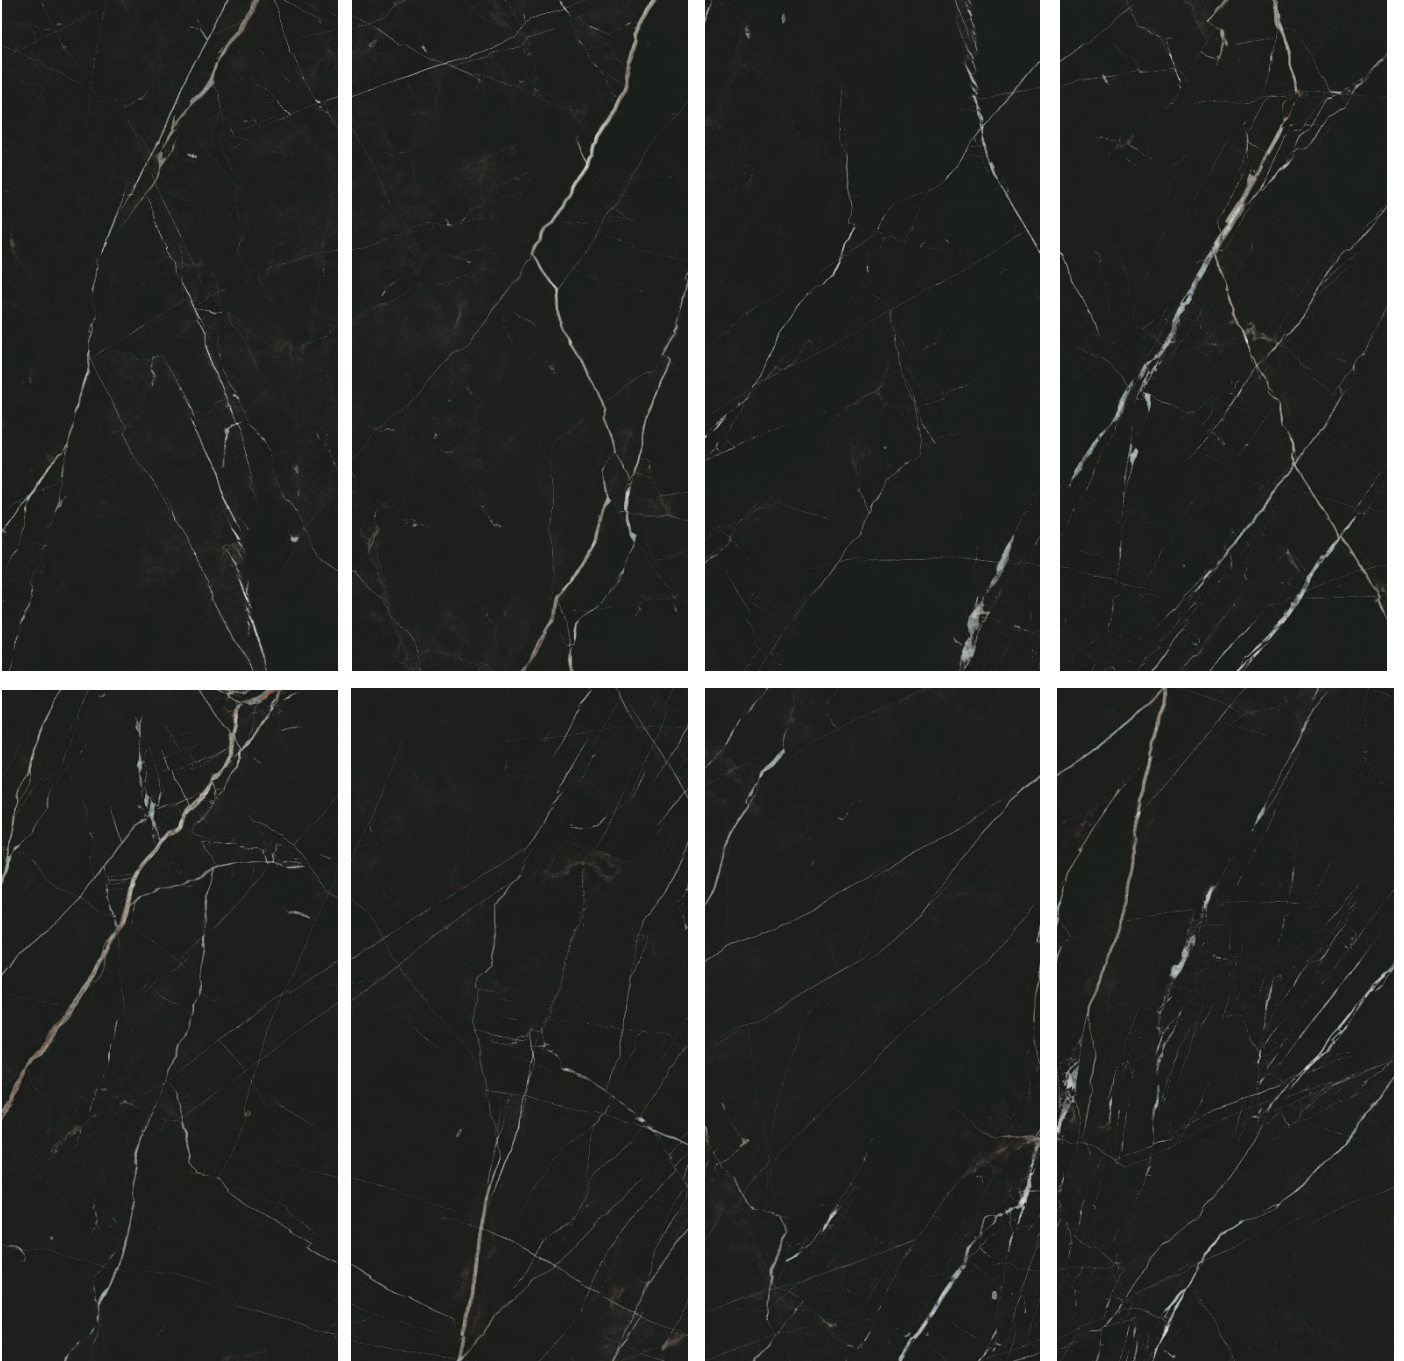

Nara Marble Marquiunia Intenso

Faces of Nara Marble Marquiunia Intenso

Size : 60x120 cm

Sizes : 120x240cm | 120x180cm | 80x160cm | 120x120cm | 60x120cm

Finish : Full Lappato /Lappato Matt /Soft Naturale /Naturale