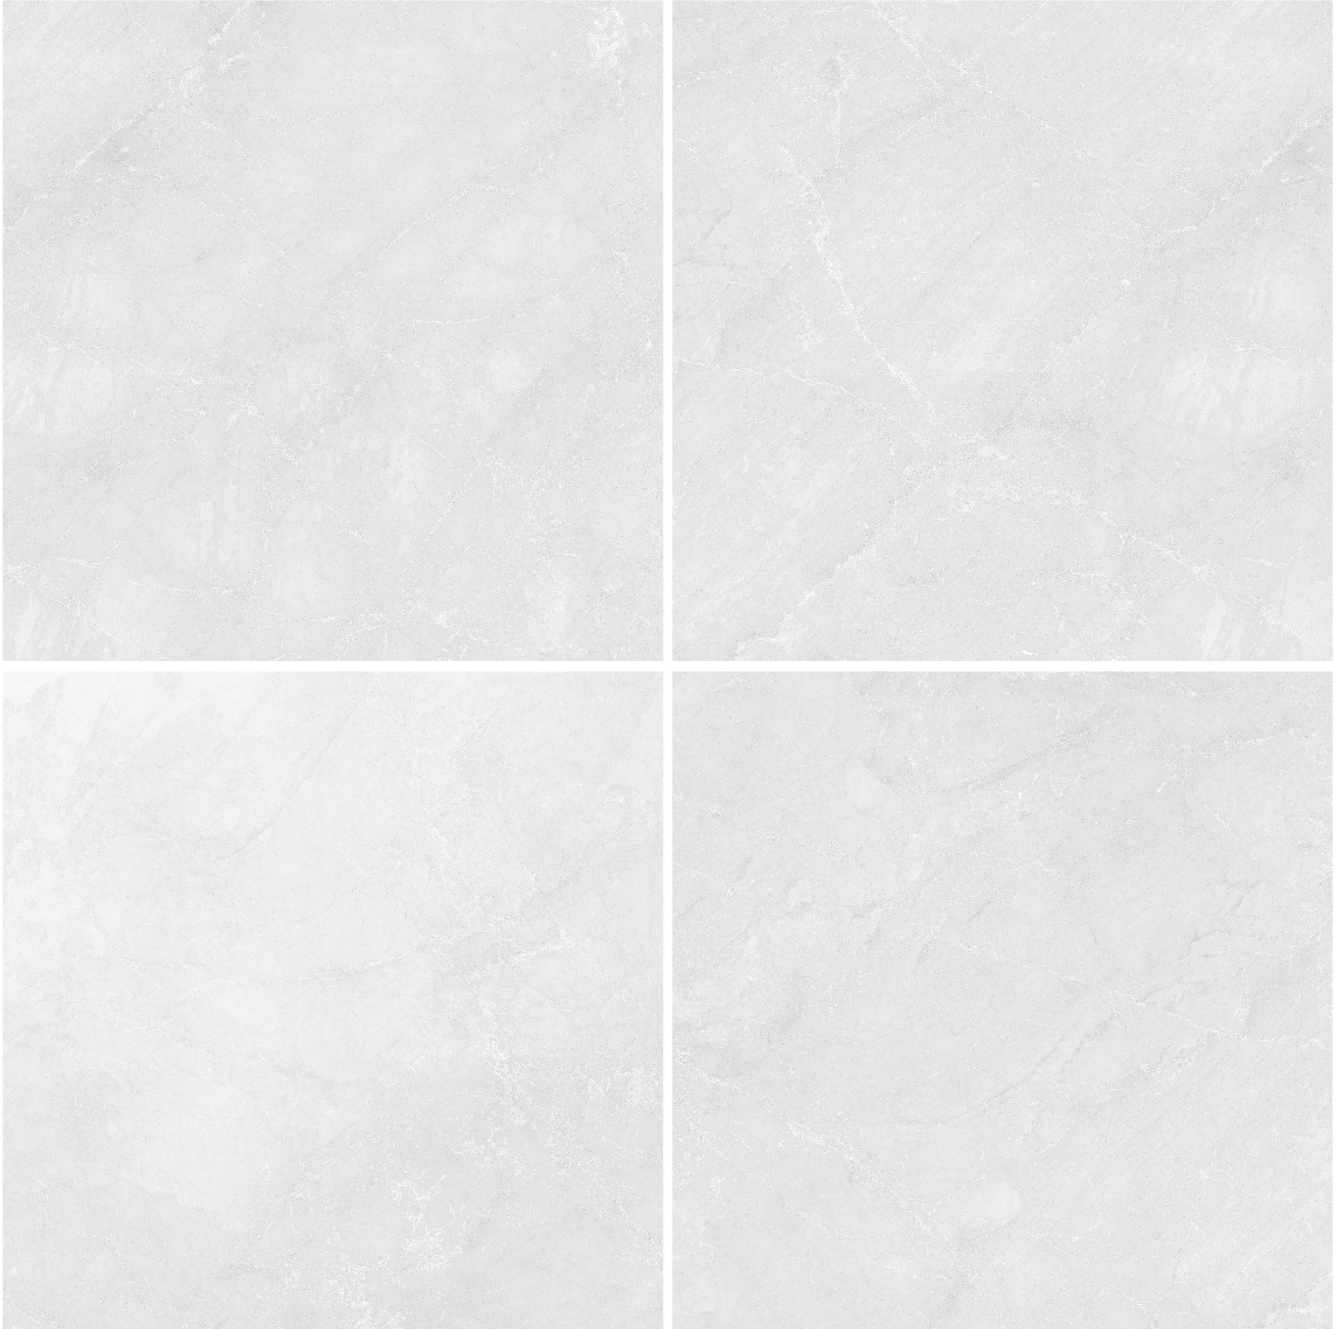

Faces of Nara Marble Grey Venezuela

Size : 60x120 cm

Finish : Soft Matt | Polished | Tech Matt

Sizes : 120x240cm | 120x120cm | 80x160cm | 60x120cm

Nara Marble Grey Venezuela

Faces of Nara Marble Grey Venezuela

Size : 80x160 cm

Finish : Soft Matt | Polished | Tech Matt

Sizes : 120x240cm | 120x120cm | 80x160cm | 60x120cm

Nara Marble Grey Venezuela

Faces of Nara Marble Grey Venezuela

Size : 120x120 cm

Finish : Soft Matt | Polished | Tech Matt

Sizes : 120x240cm | 120x120cm | 80x160cm | 60x120cm

Nara Marble Grey Venezuela

Faces of Nara Marble Grey Venezuela

Size : 120x120 cm

Finish : Soft Matt | Polished | Tech Matt

Sizes : 120x240cm | 120x120cm | 80x160cm | 60x120cm

Nara Marble Grey Venezuela

Faces of Nara Marble Grey Venezuela

Size : 120x240 cm

Finish : Soft Matt | Polished | Tech Matt

Sizes : 120x240cm | 120x120cm | 80x160cm | 60x120cm

Nara Marble Grey Venezuela

Faces of Nara Marble Grey Venezuela