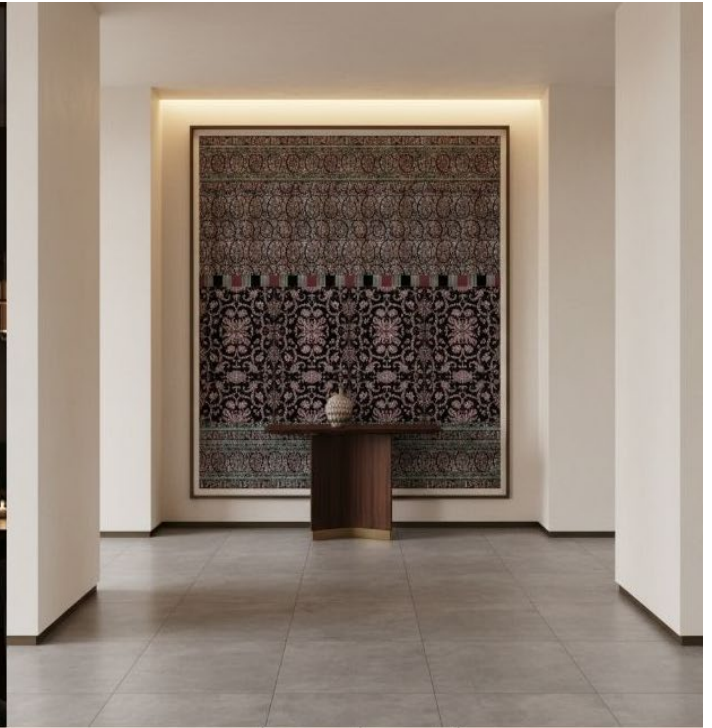

Nara Marble Dolomite

Nara Marble Dolomite

Faces of Nara Marble Dolomite

Size : 120x240 cm

Sizes : 120x240cm | 120x180cm | 80x160cm | 120x120cm | 60x120cm
Finish : Full Lappato /Lappato Matt /Soft Naturale /Naturale/Satinato

Nara Marble Dolomite

Faces of Nara Marble Dolomite

Size : 120x240 cm

Sizes : 120x240cm | 120x180cm | 80x160cm | 120x120cm | 60x120cm
Finish : Full Lappato /Lappato Matt /Soft Naturale /Naturale/Satinato

IKIGAI | an
Reimagining Surfaces | **fcml** Interior Lifestyle Product Company
 venture