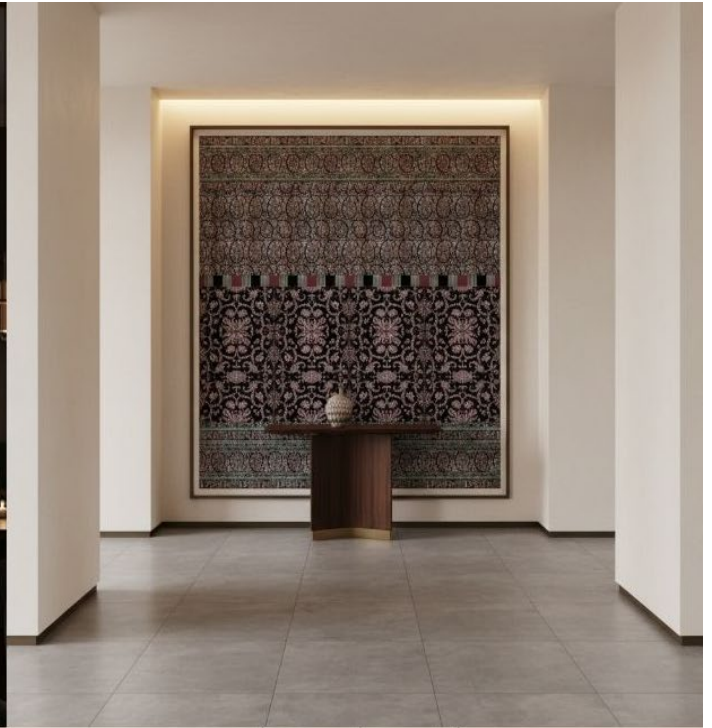

Nara Marble Crackle Oynx

Faces of Nara Marble Crackle Oynx

Size : 120x240 cm

Finish : Soft Matt | Polished

Sizes : 120x240cm | 120x120cm | 80x160cm | 60x120cm

Nara Marble Crackle Oynx

Faces of Nara Marble Crackle Oynx

Size : 120x240 cm

Finish : Soft Matt | Polished

Sizes : 120x240cm | 120x120cm | 80x160cm | 60x120cm

IKIGAI | an
Reimagining Surfaces | **fcml** Interior Lifestyle Product Company
venture

New Delhi | Mumbai | Bangalore | Chennai | Pune