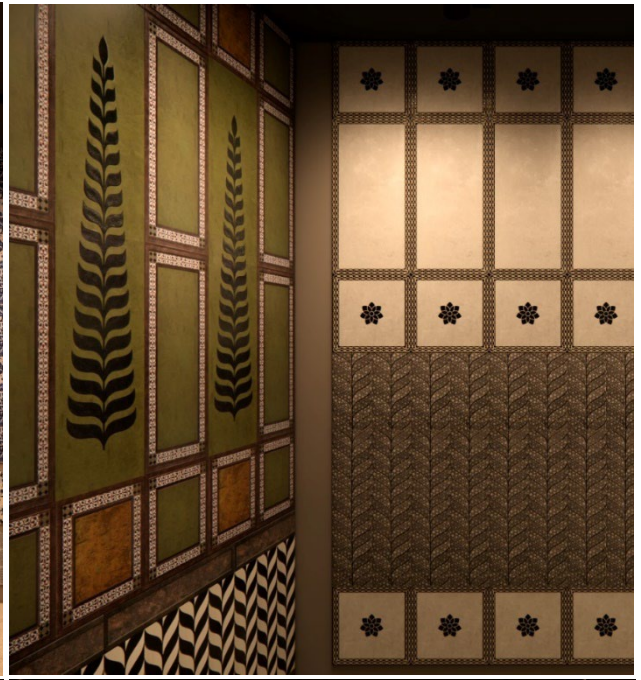

Nara Marble Carrara Delicato

Faces of Nara Marble Carrara Delicato

Size : 80x160 cm

Sizes: 120x240cm | 80x160cm | 120x120cm | 60x120cm

Finish : Full Lappato /Lappato /Soft Naturale /Naturale

Nara Marble Carrara Delicato

Faces of Nara Marble Carrara Delicato

Size : 120x120 cm

Sizes: 120x240cm | 80x160cm | 120x120cm | 60x120cm

Finish : Full Lappato /Lappato /Soft Naturale /Naturale

Nara Marble Carrara Delicato

Faces of Nara Marble Carrara Delicato

Size : 120x240 cm

Sizes: 120x240cm | 80x160cm | 120x120cm | 60x120cm

Finish : Full Lappato /Lappato /Soft Naturale /Naturale

IKIGAI | an
Reimagining Surfaces | **fcml**
Interior Lifestyle Product Company
venture