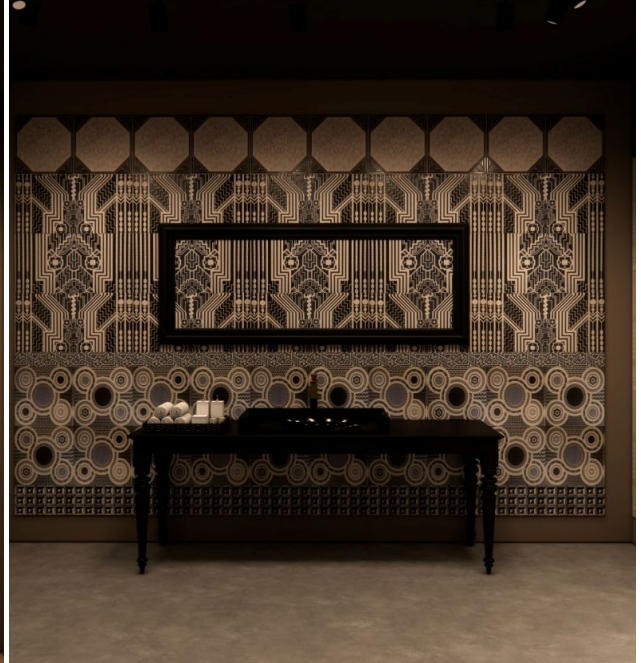

Nara Marble Carrara Delicato

Faces of Nara Marble Carrara Delicato

Size : 80x160 cm

Sizes: 120x240cm | 80x160cm | 120x120cm | 60x120cm

Finish : Full Lappato /Lappato /Soft Naturale /Naturale

Nara Marble Carrara Delicato

Faces of Nara Marble Carrara Delicato

Size : 120x120 cm

Sizes: 120x240cm | 80x160cm | 120x120cm | 60x120cm

Finish : Full Lappato /Lappato /Soft Naturale /Naturale

Nara Marble Carrara Delicato

Faces of Nara Marble Carrara Delicato

Size : 120x240 cm

Sizes: 120x240cm | 80x160cm | 120x120cm | 60x120cm

Finish : Full Lappato /Lappato /Soft Naturale /Naturale

IKIGAI | an
Reimagining Surfaces | **fcml**
Interior Lifestyle Product Company
venture