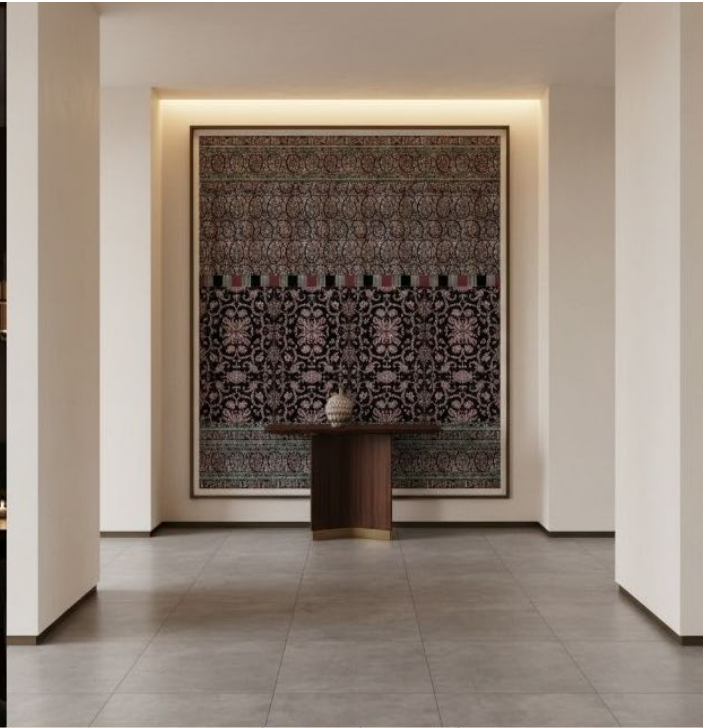

Nara Marble Beige du Marais

Nara Marble Beige du Marais

Faces of Nara Marble Beige du Marais

Size : 120x240 cm

Sizes : 120x240cm | 120x180cm | 80x160cm | 120x120cm | 60x120cm
Finish : Full Lappato /Lappato Matt /Soft Naturale /Naturale/Satinato