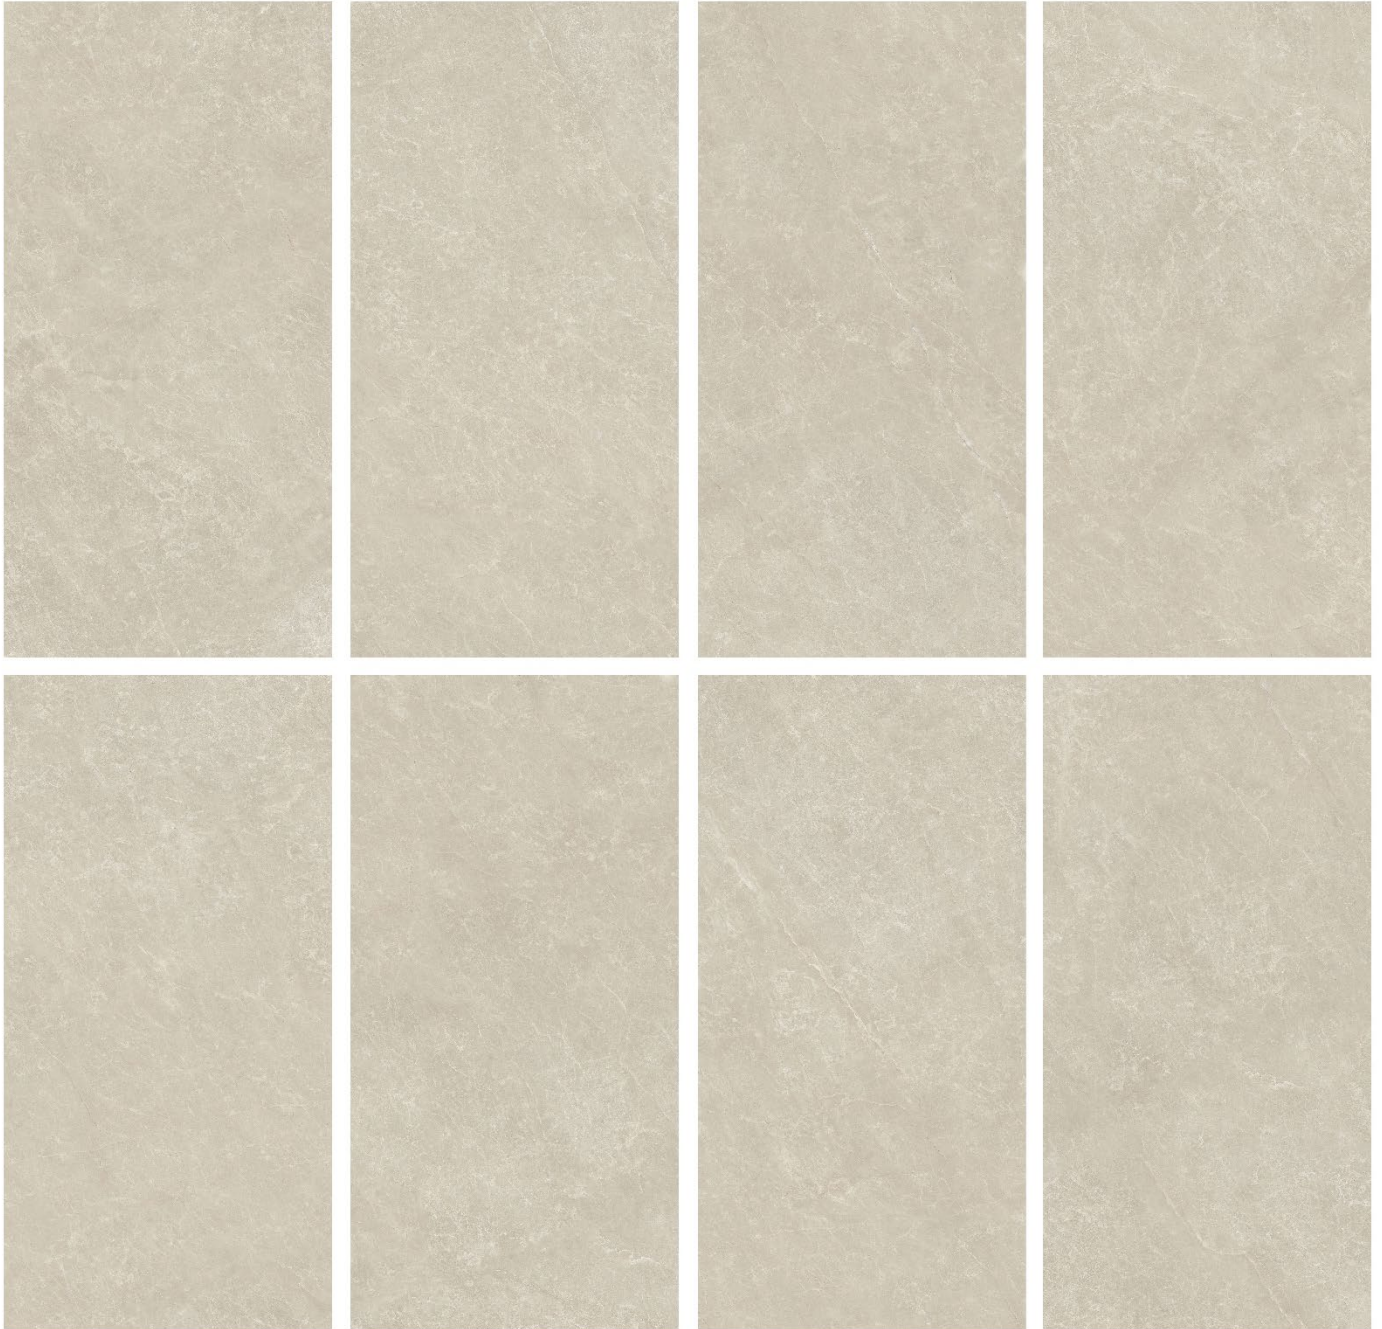

Nara Marble Antalya Beige

Faces of Nara Marble Antalya Beige

Size : 60x120 cm

Finish : Soft Matt | Polished

Sizes : 120x240cm | 120x120cm | 80x160cm | 60x120cm