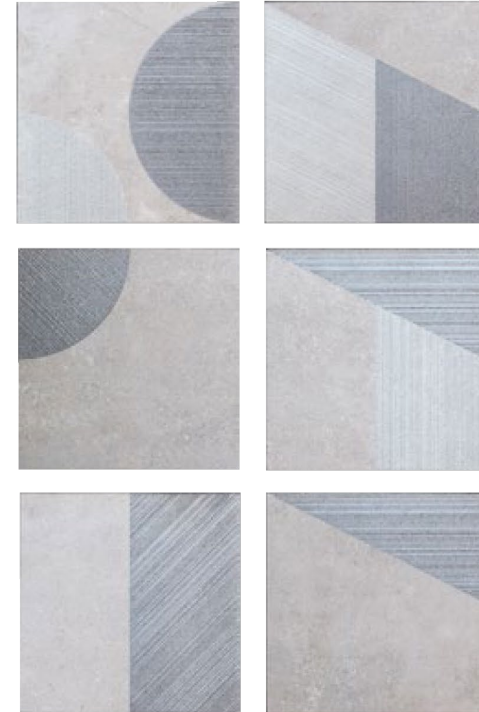

- Metallic tones
- Dual Tone
- Kokoro mix
- Metallic quilt
- Long hex

fcm surfaces

KOKORO

MURANO

Weave a wall magical story with the different play of shapes interlocking the tessellations. Aggressive yet full of character, the varied metallic tones with glass overlay, intrinsic perfection of dual tones and jigsaw of shapes with subtly tinted mixes. Murano subcategory, when mixed with metal results in interesting shapes and permutations like Diamond, Trapezium & Triangle

Triangle

Cloud

Metallic quilt

19.7 x19.7 cms

2 basic tones + 6 surface emulations

Technique:
Hand silk screen printed

MRP 1250/ SQ FT

Grigio