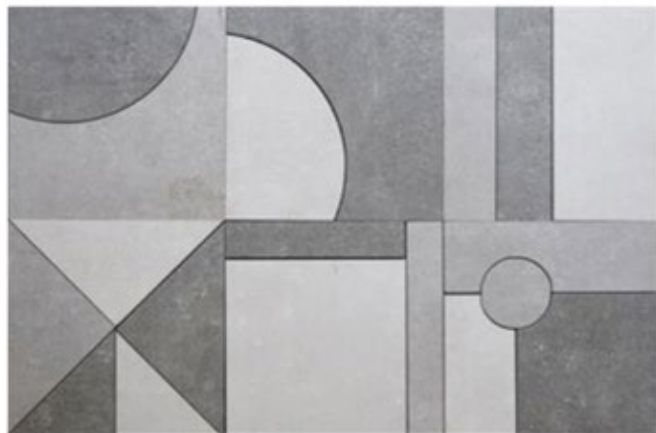

MRP 2310/ SQ FT

Kokoro Stencil

Ceramic tiles

19.7 x19.7 cms

3 basic tones in 6 patterns

Technique:
Water-jet cutting

MRP 2310/ SQ.FT

Grigio Nero Bianco