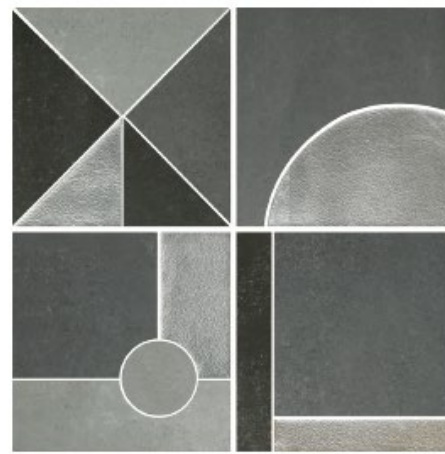

- Metallic tones
- Dual Tone
- Kokoro mix
- Metallic quilt
- Long hex

fcm surfaces

KOKORO

MURANO

Weave a wall magical story with the different play of shapes interlocking the tessellations. Aggressive yet full of character, the varied metallic tones with glass overlay, intrinsic perfection of dual tones and jigsaw of shapes with subtly tinted mixes. Murano subcategory, when mixed with metal results in interesting shapes and permutations like Diamond, Trapezium & Triangle

MRP 2245/ SQ FT

Diamond

148 mm x
148 mm

MRP 2239/ SQ FT

Trapezium

148 mm x
148 mm x
294 mm

MRP 2218/ SQ FT

Murano Glass

MX 2251/GOLD

PC 11

MRP 2310/ SQ FT

MX 2252/SILVER

PC 11

MRP 2310/ SQ FT

MX 2253/COPPER

PC 11