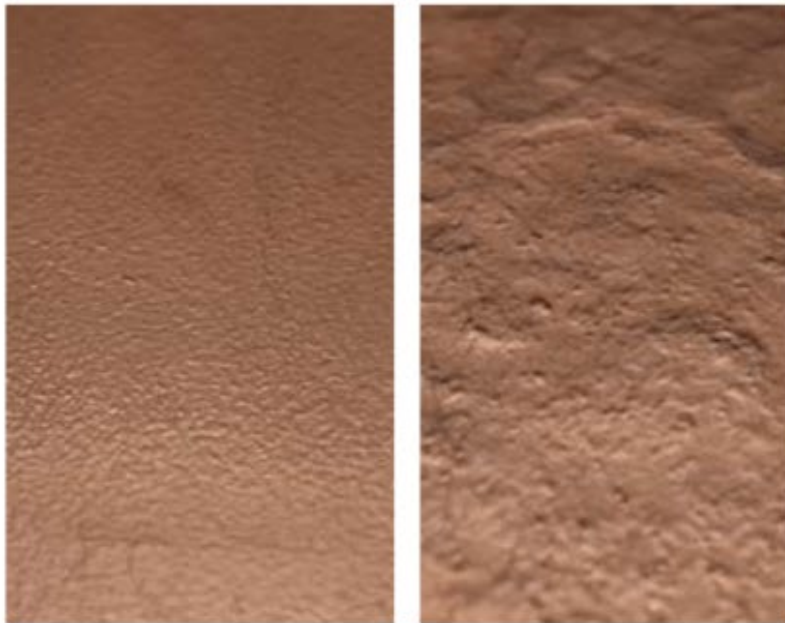

Murano Copper