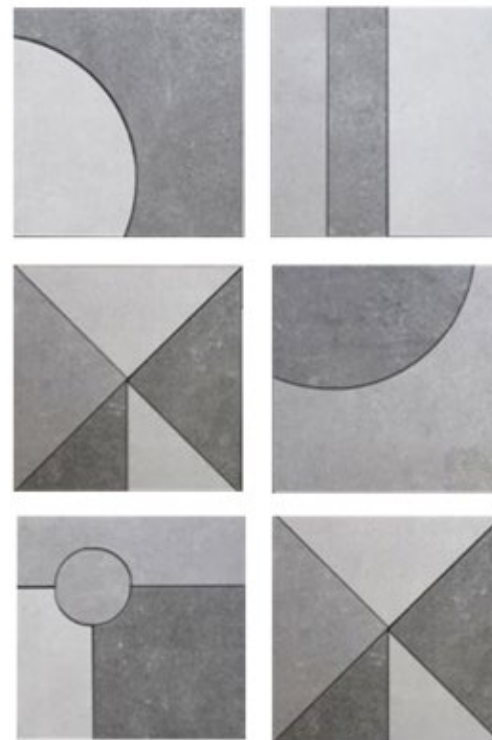

- Metallic tones
- Dual Tone
- Kokoro mix
- Metallic quilt
- Long hex

fcm surfaces

KOKORO

MURANO

Weave a wall magical story with the different play of shapes interlocking the tessellations. Aggressive yet full of character, the varied metallic tones with glass overlay, intrinsic perfection of dual tones and jigsaw of shapes with subtly tinted mixes. Murano subcategory, when mixed with metal results in interesting shapes and permutations like Diamond, Trapezium & Triangle

MRP 2310/ SQ FT

Kokoro Stencil

Ceramic tiles

19.7 x19.7 cms

3 basic tones in 6 patterns

Technique:
Water-jet cutting

MRP 2310/ SQ.FT

Grigio Nero Bianco