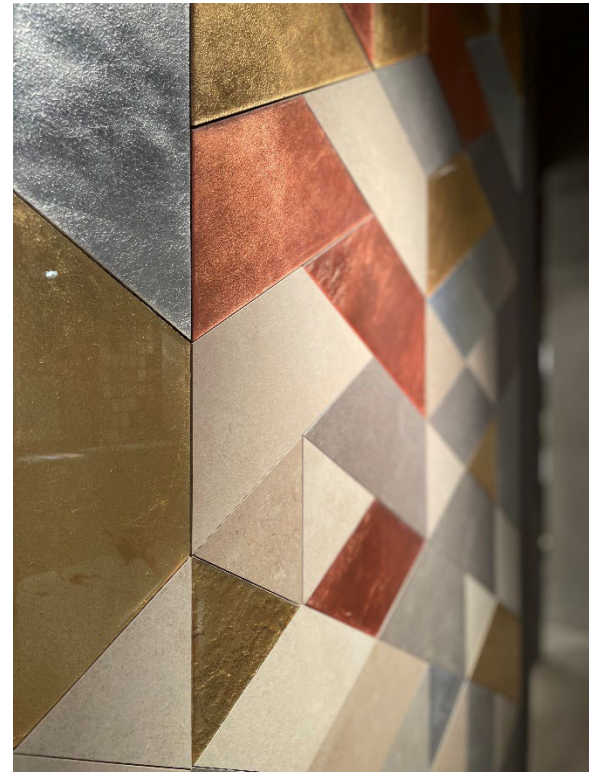

- Metallic tones
- Dual Tone
- Kokoro mix
- Metallic quilt
- Long hex

fcm surfaces

KOKORO

MURANO

Weave a wall magical story with the different play of shapes interlocking the tessellations. Aggressive yet full of character, the varied metallic tones with glass overlay, intrinsic perfection of dual tones and jigsaw of shapes with subtly tinted mixes. Murano subcategory, when mixed with metal results in interesting shapes and permutations like Diamond, Trapezium & Triangle

MRP 2245/ SQ FT

Diamond

148 mm x
148 mm

MRP 2239/ SQ FT

Trapezium

148 mm x
148 mm x
294 mm

MRP 2218/ SQ FT

Murano Glass