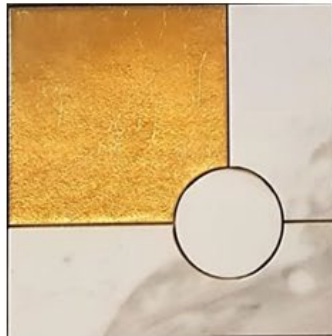

- Metallic tones
- Dual Tone
- Kokoro mix
- Metallic quilt
- Long hex

fcm surfaces

KOKORO

MURANO

Weave a wall magical story with the different play of shapes interlocking the tessellations. Aggressive yet full of character, the varied metallic tones with glass overlay, intrinsic perfection of dual tones and jigsaw of shapes with subtly tinted mixes. Murano subcategory, when mixed with metal results in interesting shapes and permutations like Diamond, Trapezium & Triangle

MRP 2310/ SQ FT

Kokoro Stencil

Ceramic tiles

19.7 x19.7 cms

3 basic tones in 6 patterns

Technique:
Water-jet cutting

MRP 2310/ SQ.FT

Grigio Nero Bianco

NH 2240
PC 10

NH 2241
PC 10

Murano SA
197x197MM
MRP 2310/ SQ FT

Murano SB
197x197MM
MRP 2310/ SQ FT

Murano SC
197x197MM
MRP 2310/ SQ FT

Murano SD
197x197MM
MRP 2310/ SQ FT

Murano SE
197x197MM
MRP 2310/ SQ FT

Murano SF
197x197MM
MRP 2310/ SQ FT

Murano Stencil with Satvario

197x197MM

Thickness 9MM

Murano Stencil with Satvario

197x197MM

Thickness 9MM

MX 2254/GOLD
PC 11
MRP 2310/ SQ FT