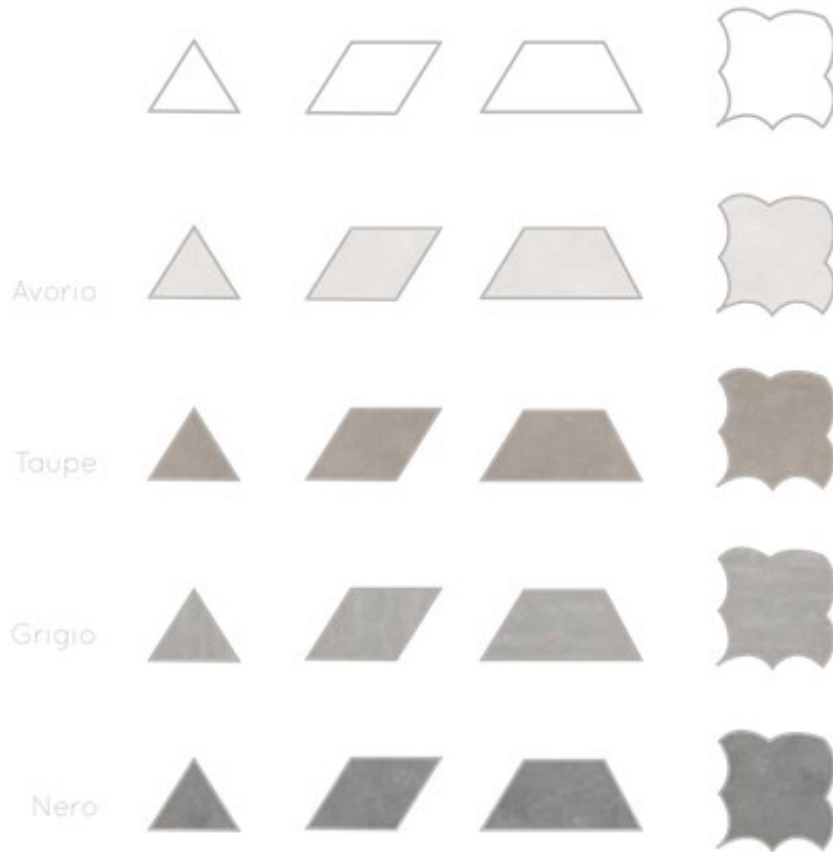

- Metallic tones
- Dual Tone
- Kokoro mix
- Metallic quilt
- Long hex

fcm surfaces

KOKORO

MURANO

Weave a wall magical story with the different play of shapes interlocking the tessellations. Aggressive yet full of character, the varied metallic tones with glass overlay, intrinsic perfection of dual tones and jigsaw of shapes with subtly tinted mixes. Murano subcategory, when mixed with metal results in interesting shapes and permutations like Diamond, Trapezium & Triangle

MX 2255/COPPER
PC 11
MRP 2310/ SQ FT

Kokoro mix

Ceramic tiles

6 basic tones + 4 shapes = Infinite Possibilities

Technique:

Water-Jet Cutting

Diamond

Trapezium

Triangle

Cloud

Metallic quilt

19.7 x19.7 cms

2 basic tones + 6 surface emulations

Technique:
Hand silk screen printed

MRP 1250/ SQ FT

Grigio