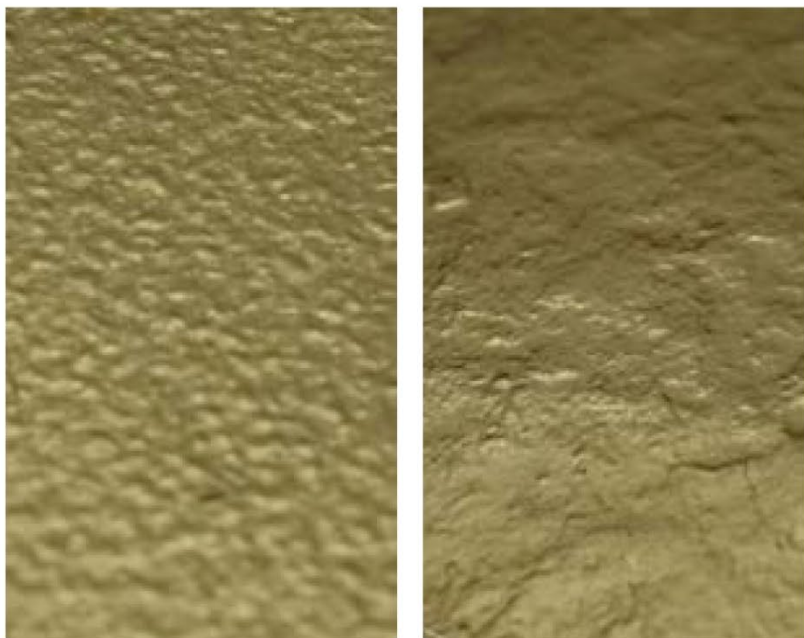

Murano Gold

Only for wall implication

Stone Finish

Sand Finish

Triangle

148 mm x
148 mm

MRP 2245/ SQ FT

Diamond

148 mm x
148 mm

MRP 2239/ SQ FT

Trapezium

148 mm x
148 mm x
294 mm

MRP 2218/ SQ FT