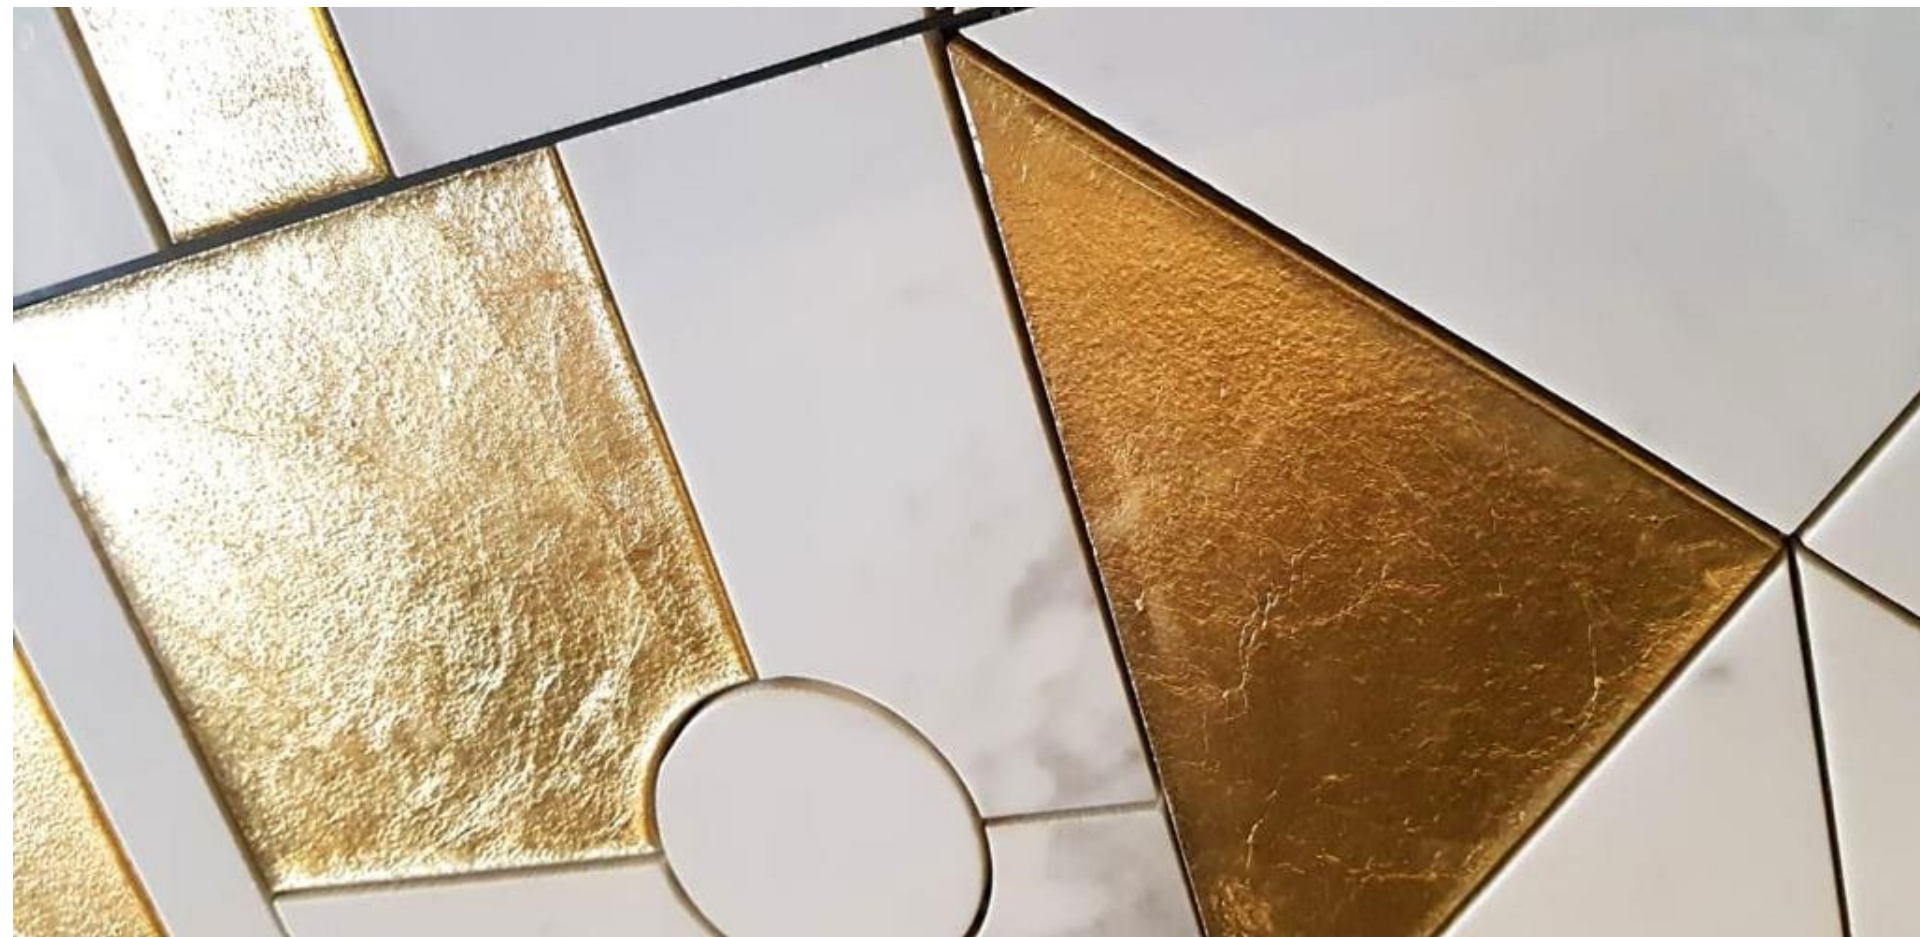

Murano Stencil with Satvario

197x197MM

Thickness 9MM