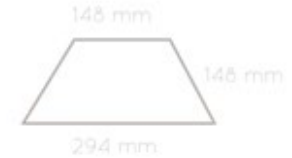

NH 2240
PC 10

NH 2241
PC 10

Murano SA
197x197MM
MRP 2310/ SQ FT

Murano SB
197x197MM
MRP 2310/ SQ FT

Murano SC
197x197MM
MRP 2310/ SQ FT

Murano SD
197x197MM
MRP 2310/ SQ FT

Murano SE
197x197MM
MRP 2310/ SQ FT

Murano SF
197x197MM
MRP 2310/ SQ FT

Murano Stencil with Satvario

197x197MM

Thickness 9MM

Murano Stencil with Satvario

197x197MM

Thickness 9MM

MX 2254/GOLD
PC 11
MRP 2310/ SQ FT

MX 2255/COPPER
PC 11
MRP 2310/ SQ FT

Kokoro mix

Ceramic tiles

6 basic tones + 4 shapes = Infinite Possibilities

Technique:

Water-Jet Cutting

Diamond

Trapezium