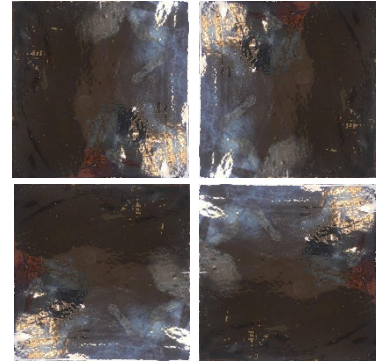

Rustic Gold
Size : 150 x 150 mm