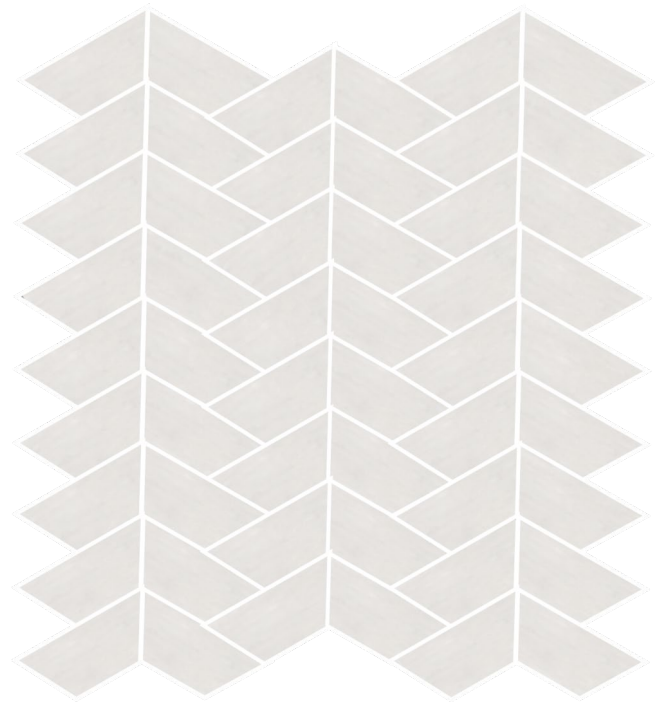

- Metallic tones
- Dual Tone
- Kokoro mix
- Metallic quilt
- Long hex

fcm surfaces

KOKORO

MURANO

Weave a wall magical story with the different play of shapes interlocking the tessellations. Aggressive yet full of character, the varied metallic tones with glass overlay, intrinsic perfection of dual tones and jigsaw of shapes with subtly tinted mixes. Murano subcategory, when mixed with metal results in interesting shapes and permutations like Diamond, Trapezium & Triangle

Triangle

Cloud

Metallic quilt

19.7 x19.7 cms

2 basic tones + 6 surface emulations

Technique:
Hand silk screen printed

MRP 1250/ SQ FT

Grigio