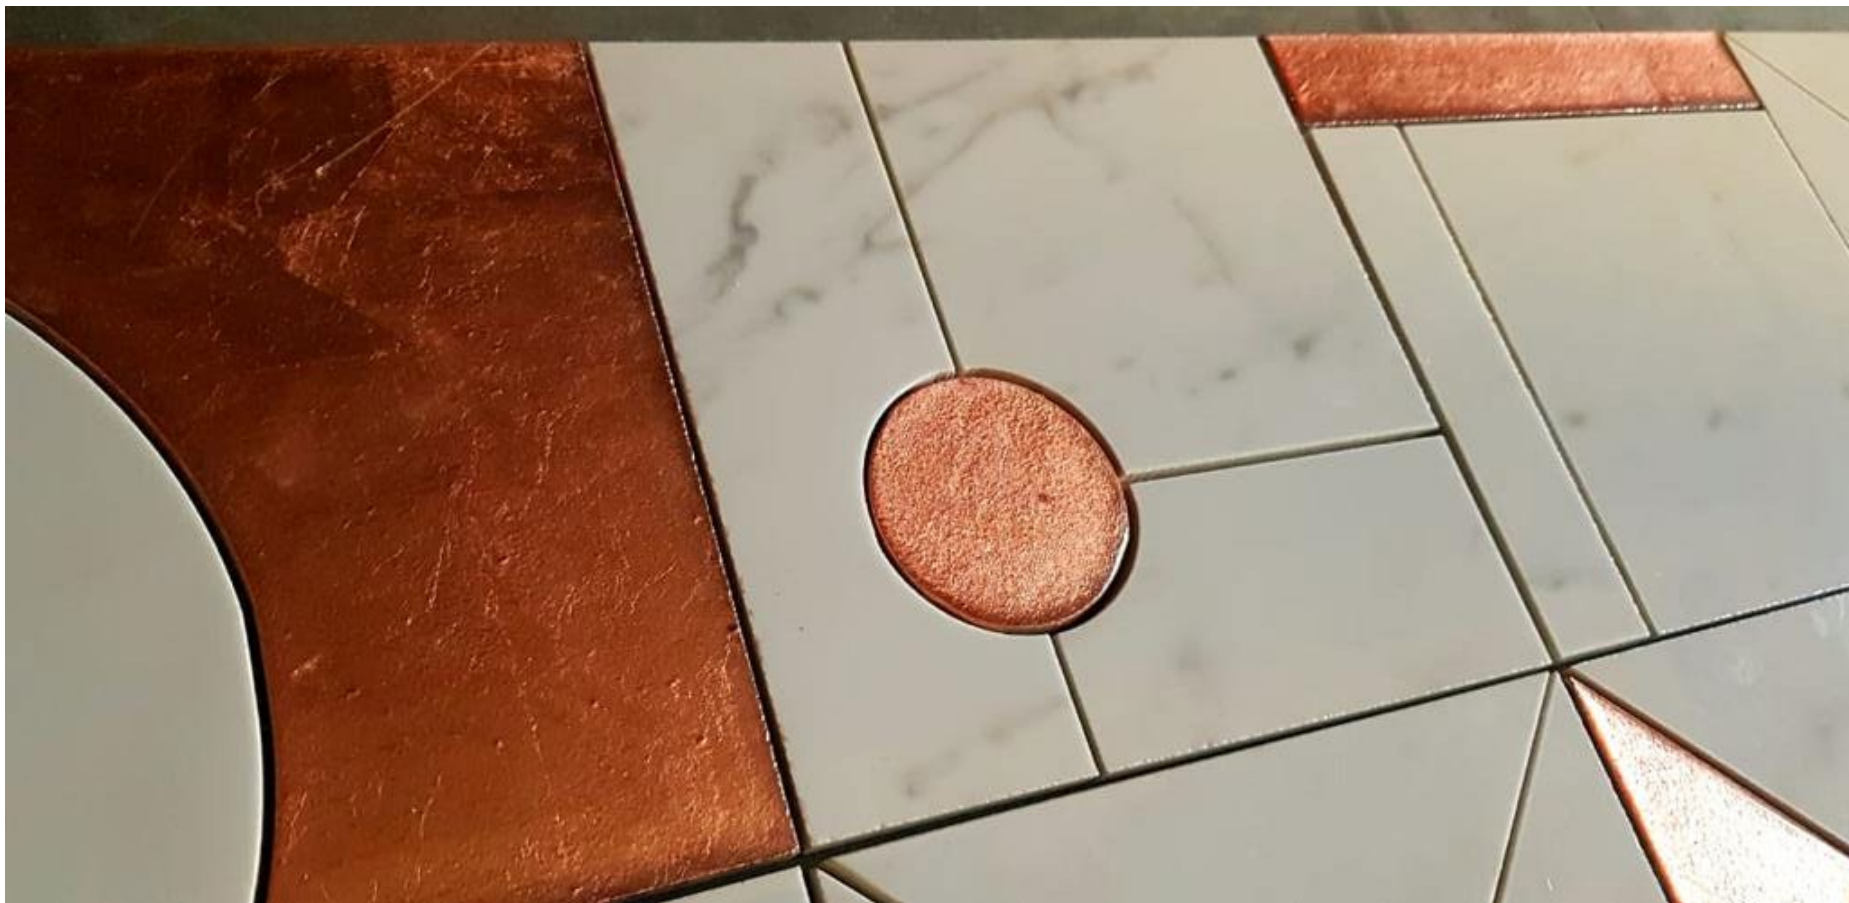

Murano SD
197x197MM
MRP 2310/ SQ FT

Murano SE
197x197MM
MRP 2310/ SQ FT

Murano SF
197x197MM
MRP 2310/ SQ FT

Murano Stencil with Satvario

197x197MM

Thickness 9MM