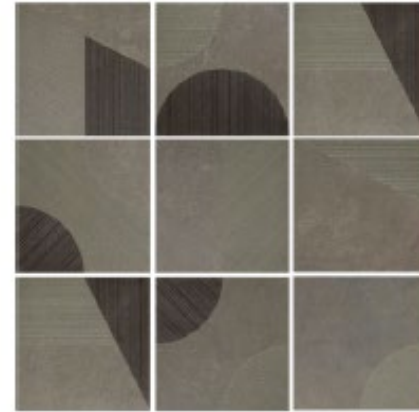

MRP 2310/ SQ FT

Kokoro Stencil

Ceramic tiles

19.7 x19.7 cms

3 basic tones in 6 patterns

Technique:
Water-jet cutting

MRP 2310/ SQ.FT

Grigio Nero Bianco