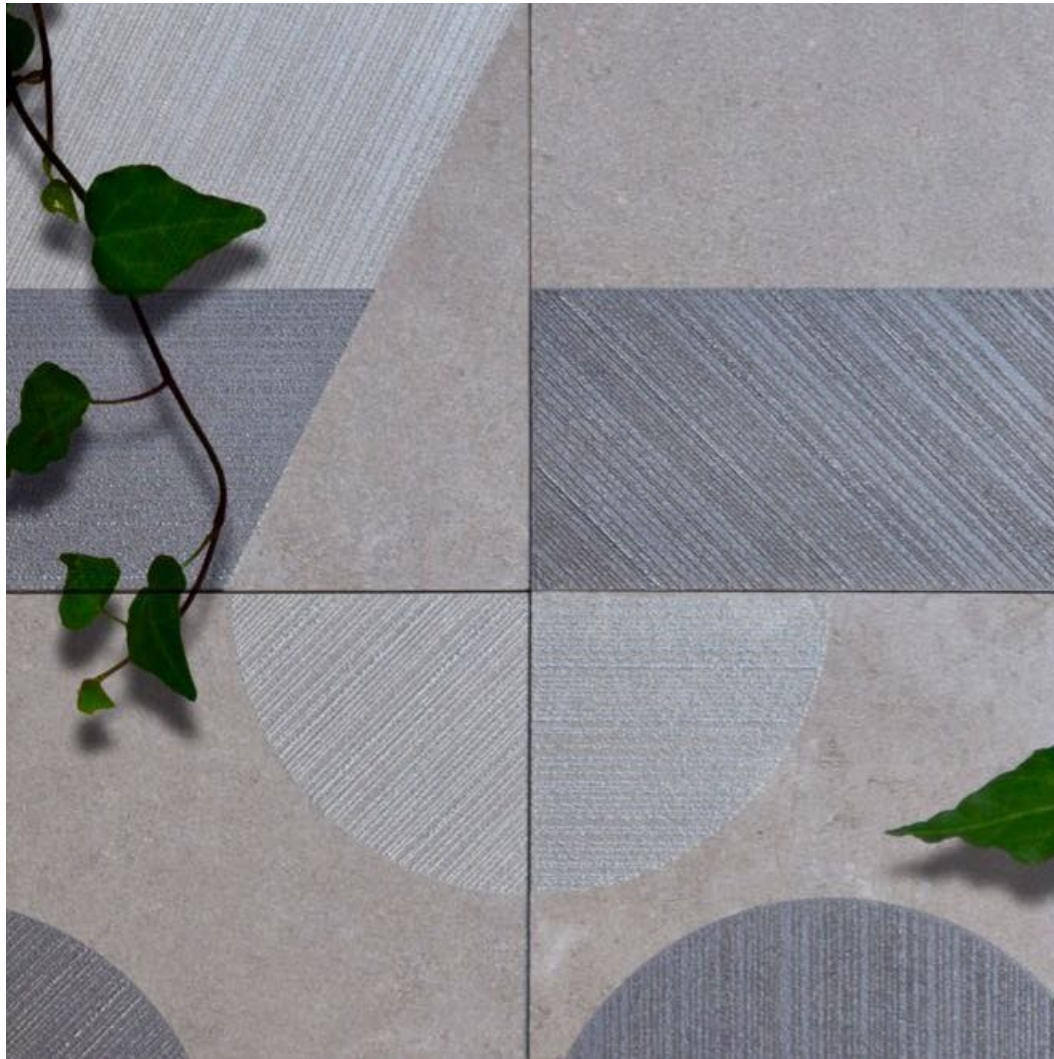

Grigio

Nero