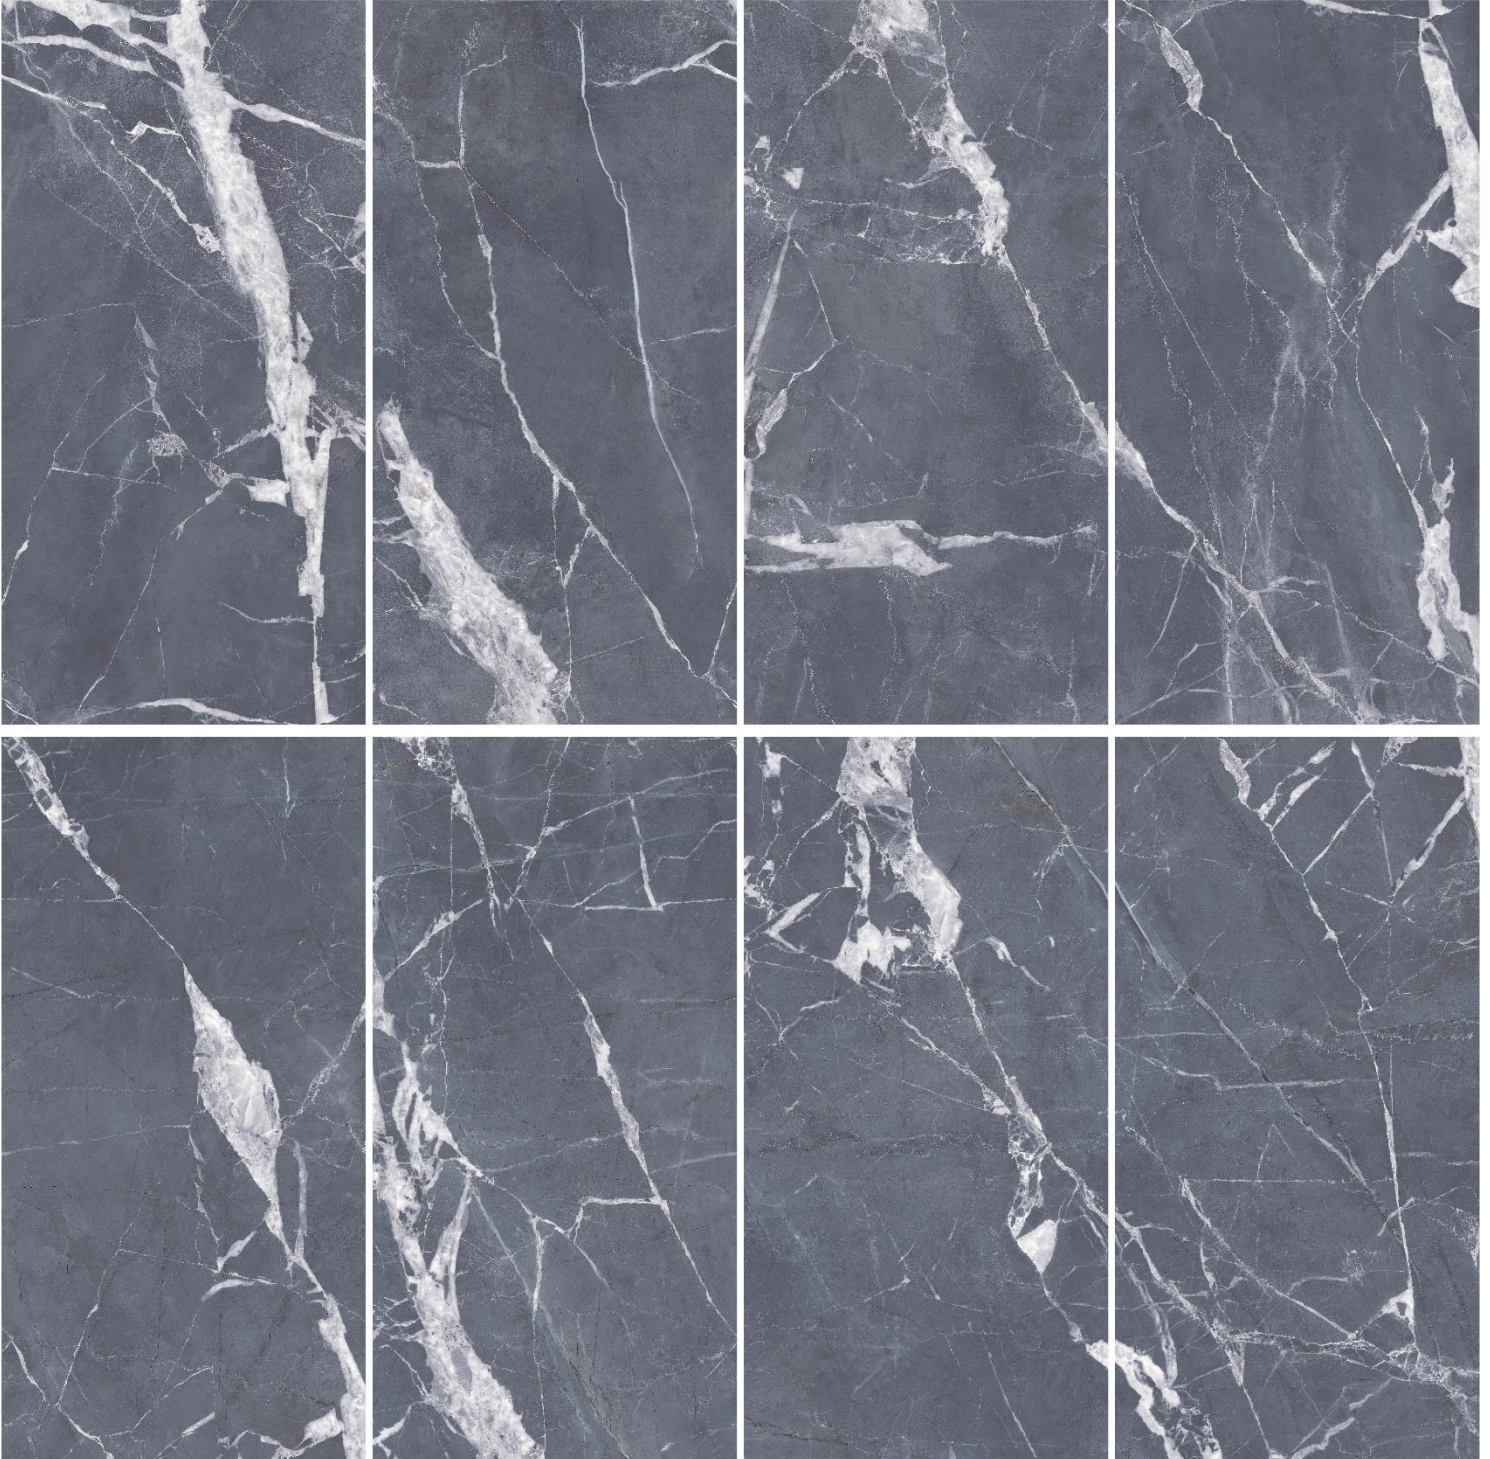

Nara Grigio Avio

Nara Marble Grigio Avio

ACCADEMIA GRIGIO AVIO

Finish : Full Lappato/Lappato Matt//Sizes:60x120 Cm

Theses area all digital images ,color tonality can be different

Nara Marble Grigio Avio

SIZE 600X1200