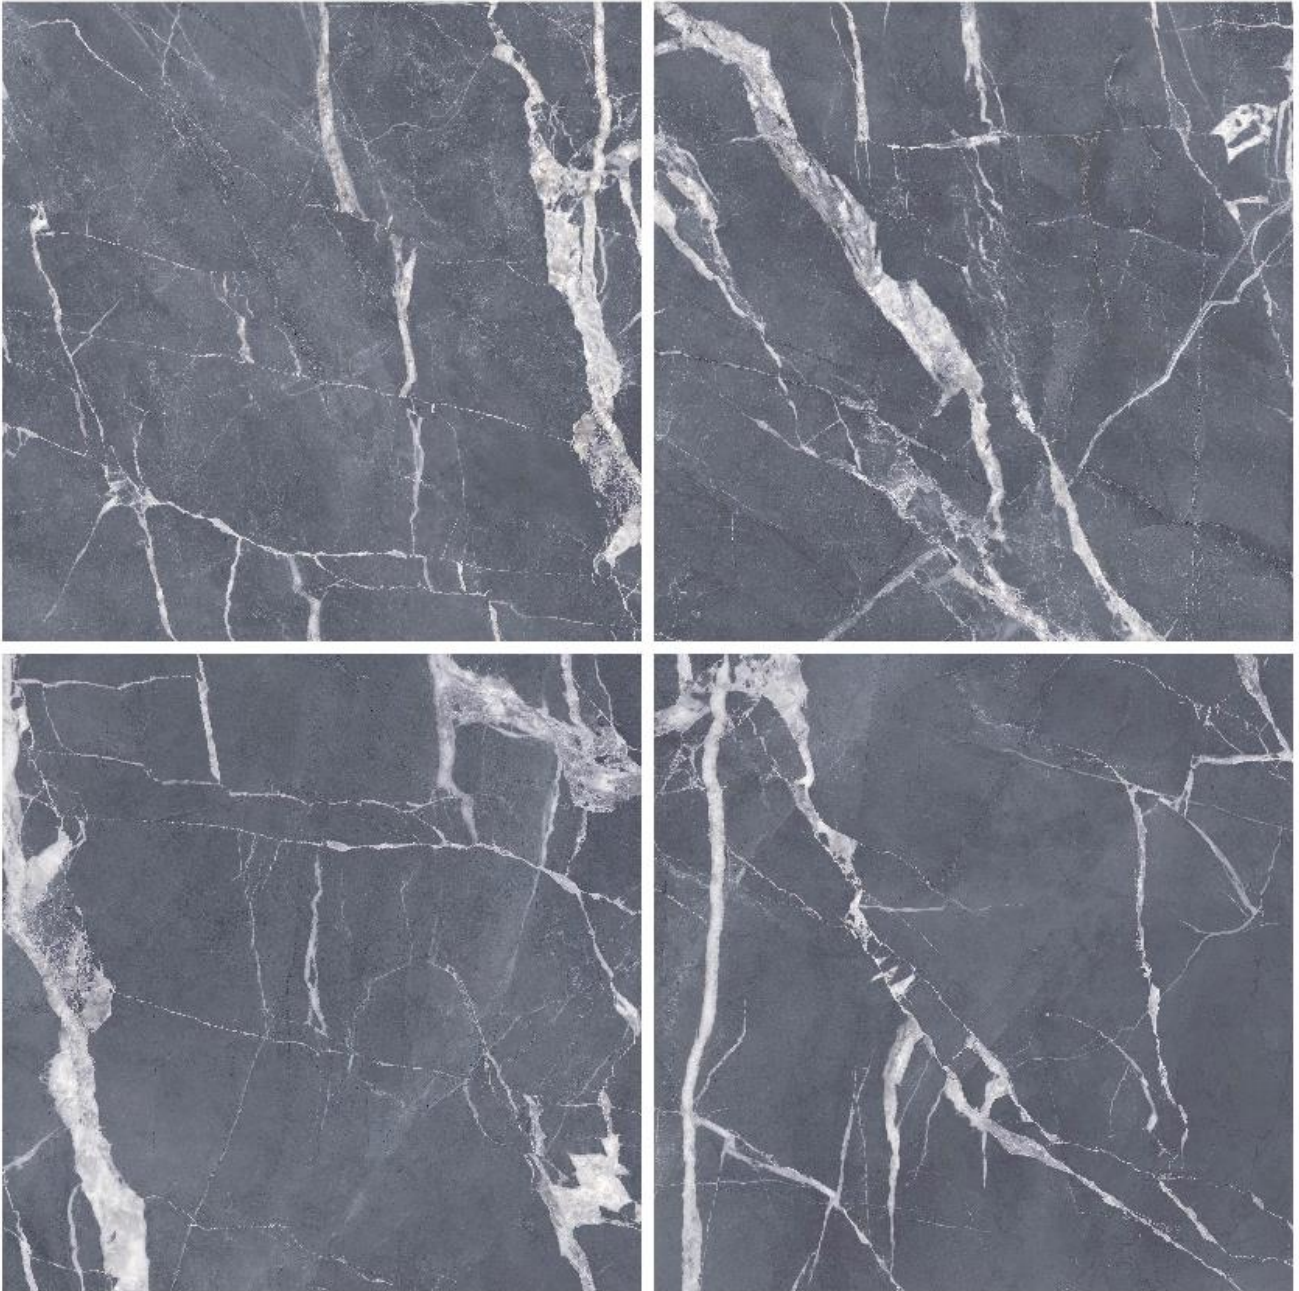

Nara Marble Grigio Avio

ACCADEMIA GRIGIO AVIO

Finish : Full Lappato/Lappato Matt

Sizes: 120x120 Cm

Theses area all digital images ,color tonality can be different

Nara Marble Grigio Avio

SIZE 1200X1200

Finish : Full Lappato/Lappato Matt