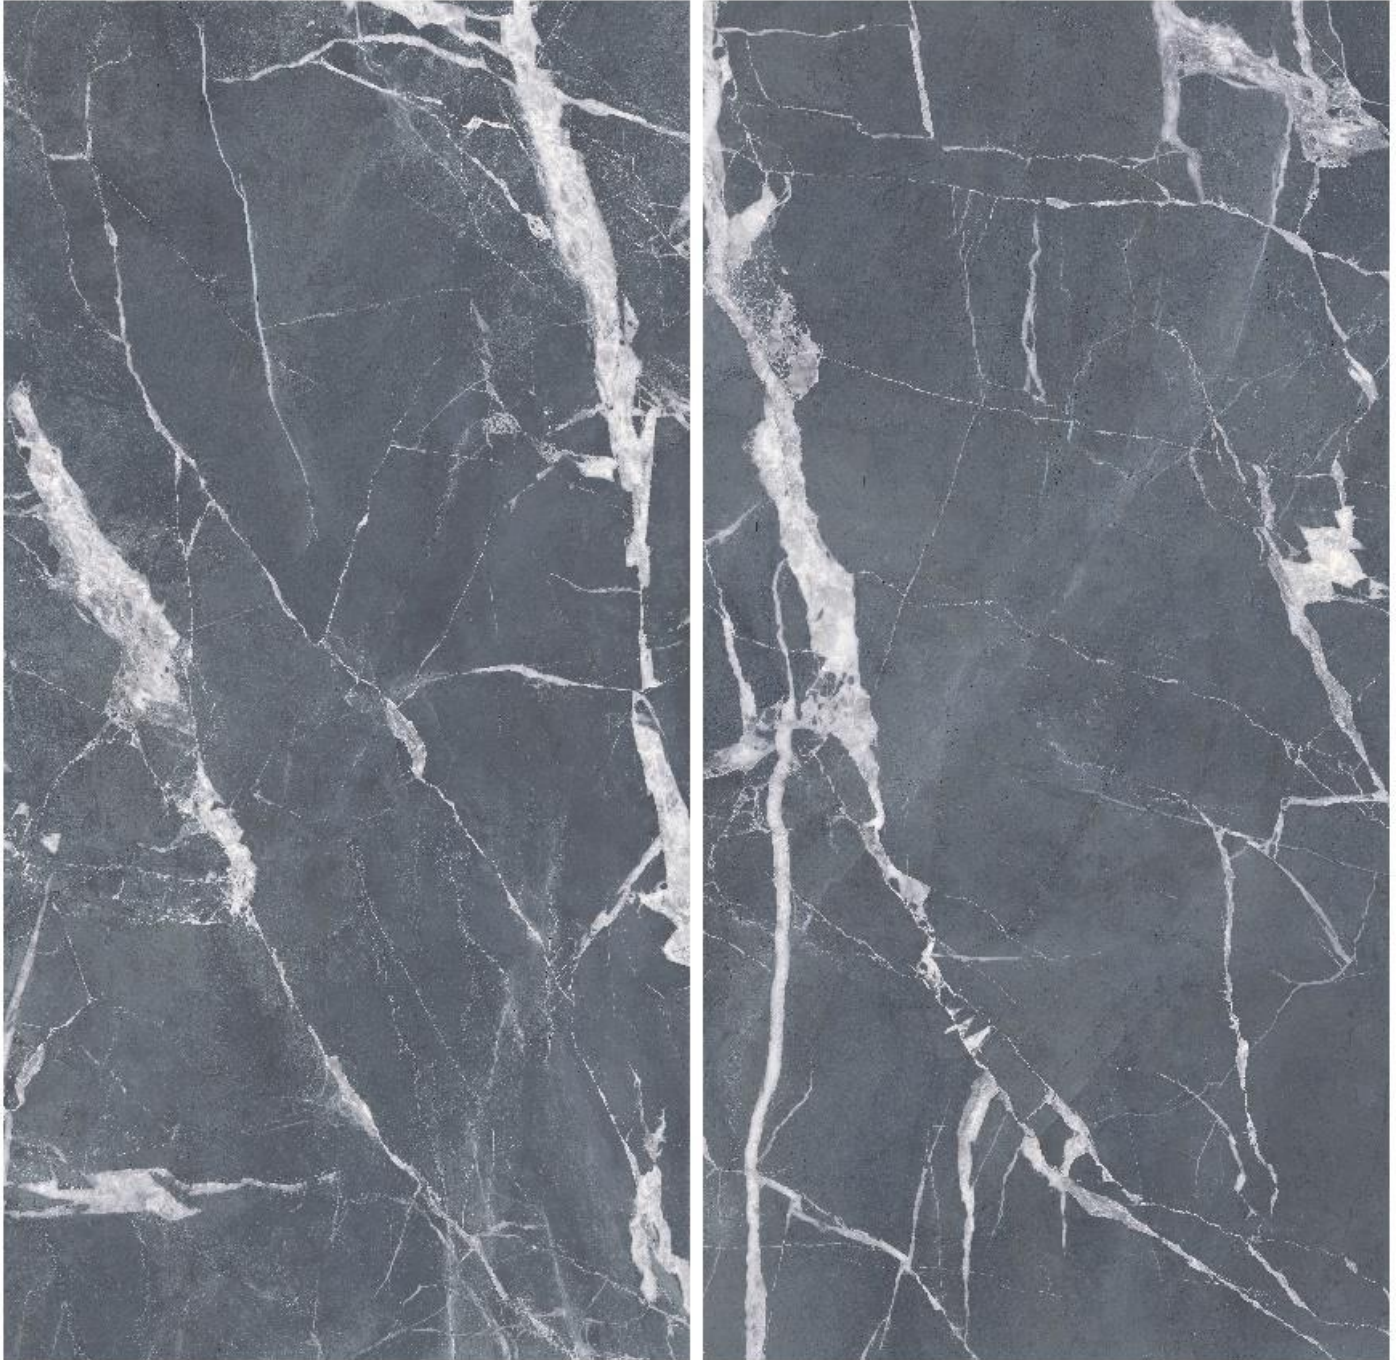

Nara Marble Grigio Avio

ACCADEMIA GRIGIO AVIO

Finish: Full Lappato/Lappato Matt

Sizes: 120x240Cm

Theses area all digital images,color tonality can bedifferent