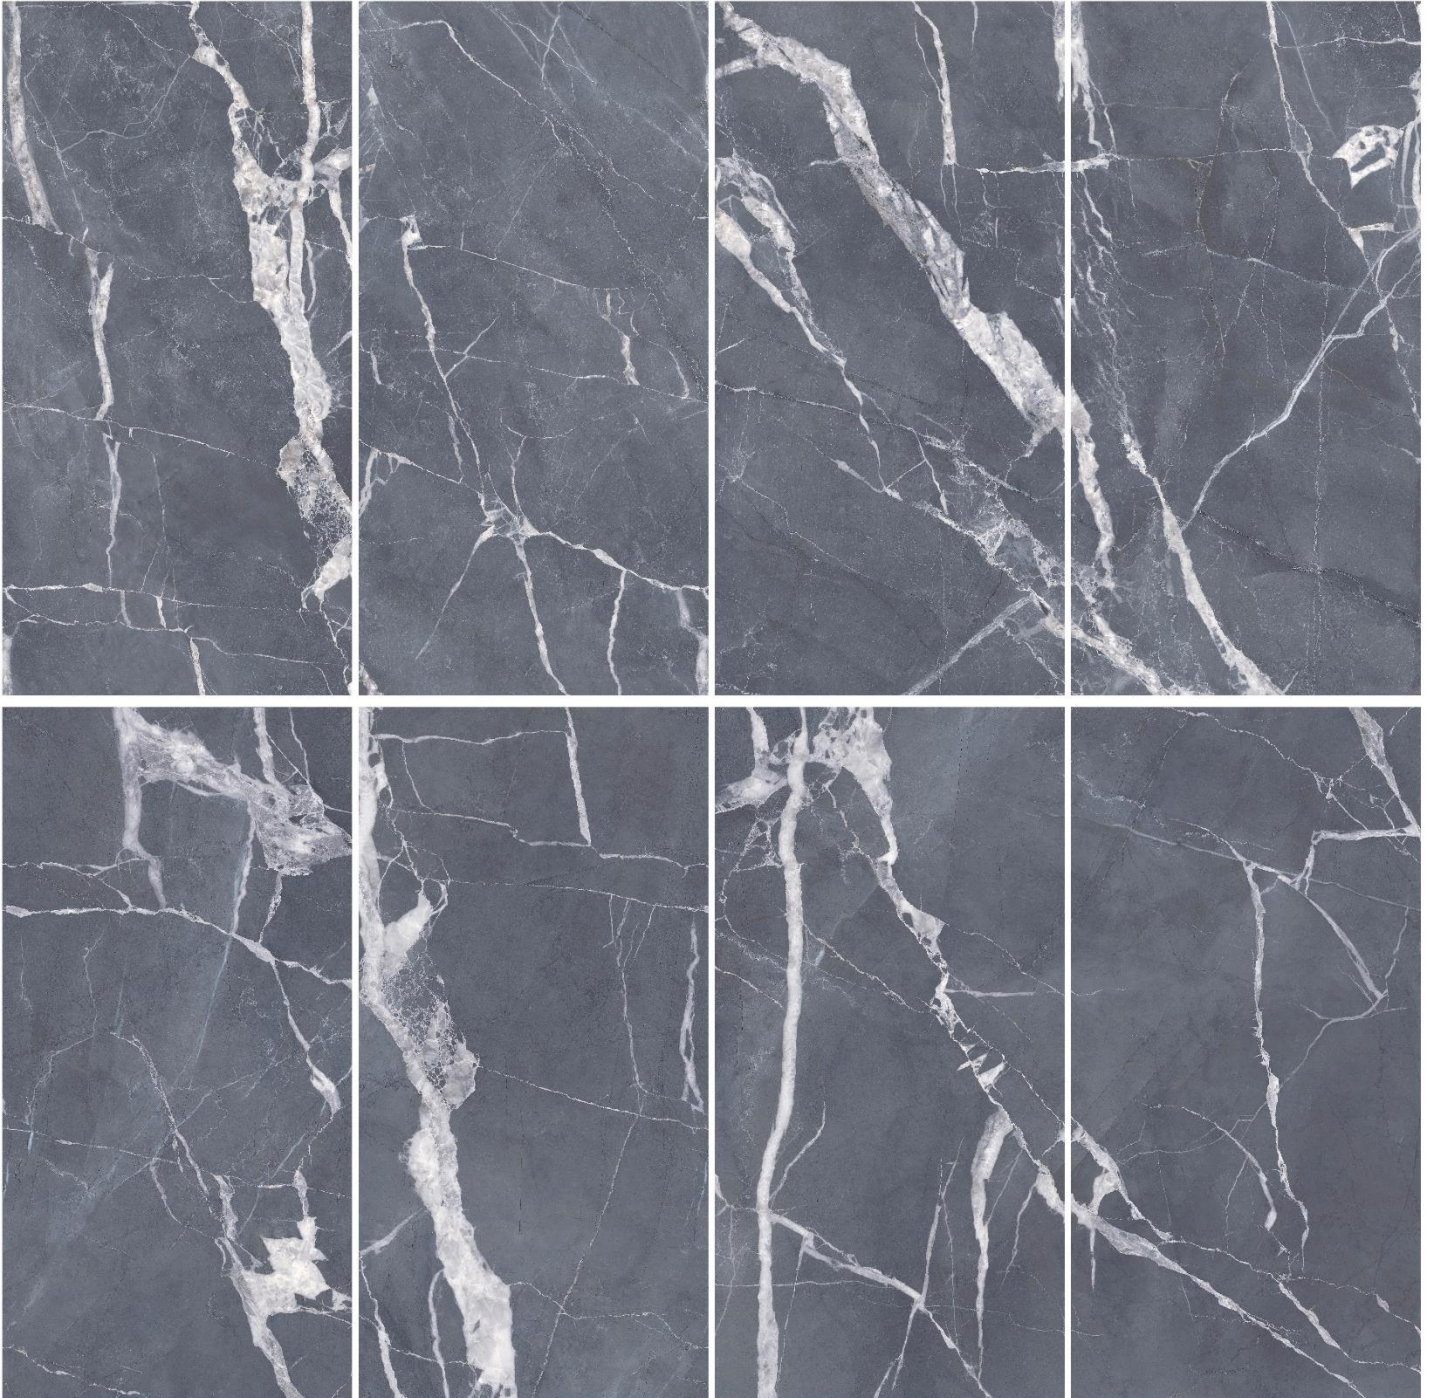

Nara Grigio Avio

Nara Marble Grigio Avio

ACCADEMIA GRIGIO AVIO

Finish : Full Lappato/Lappato Matt//Sizes:60x120 Cm

Theses area all digital images ,color tonality can be different

Nara Marble Grigio Avio

SIZE 600X1200