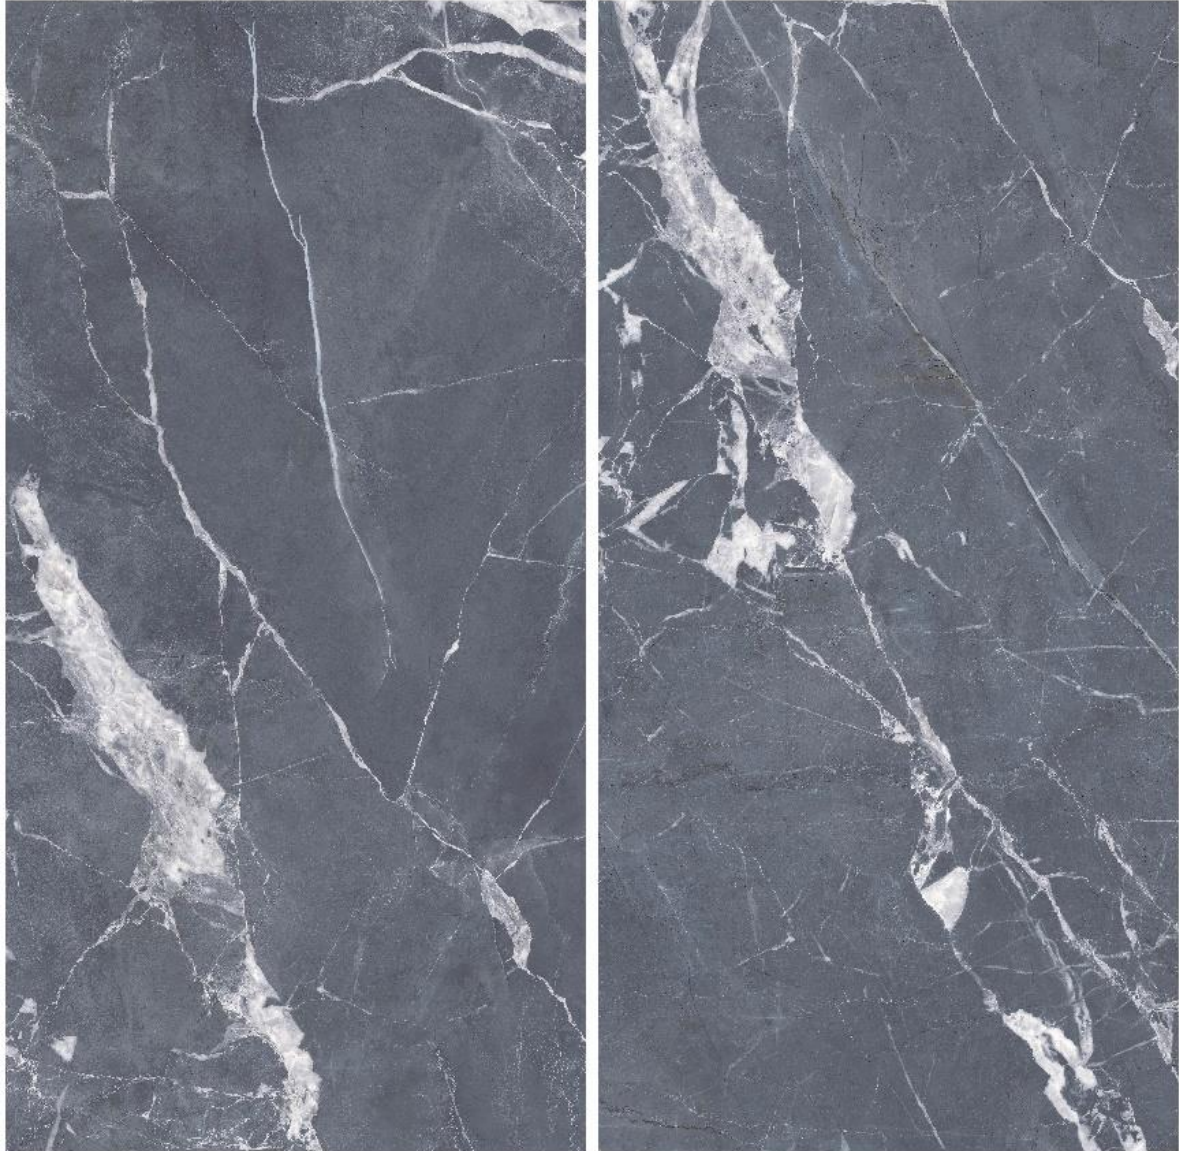

Nara Marble Grigio Avio

ACCADEMIA GRIGIO AVIO

Finish: Full Lappato/Lappato Matt

Sizes: 80x160 Cm

Theses area all digital images,color tonality can bedifferent