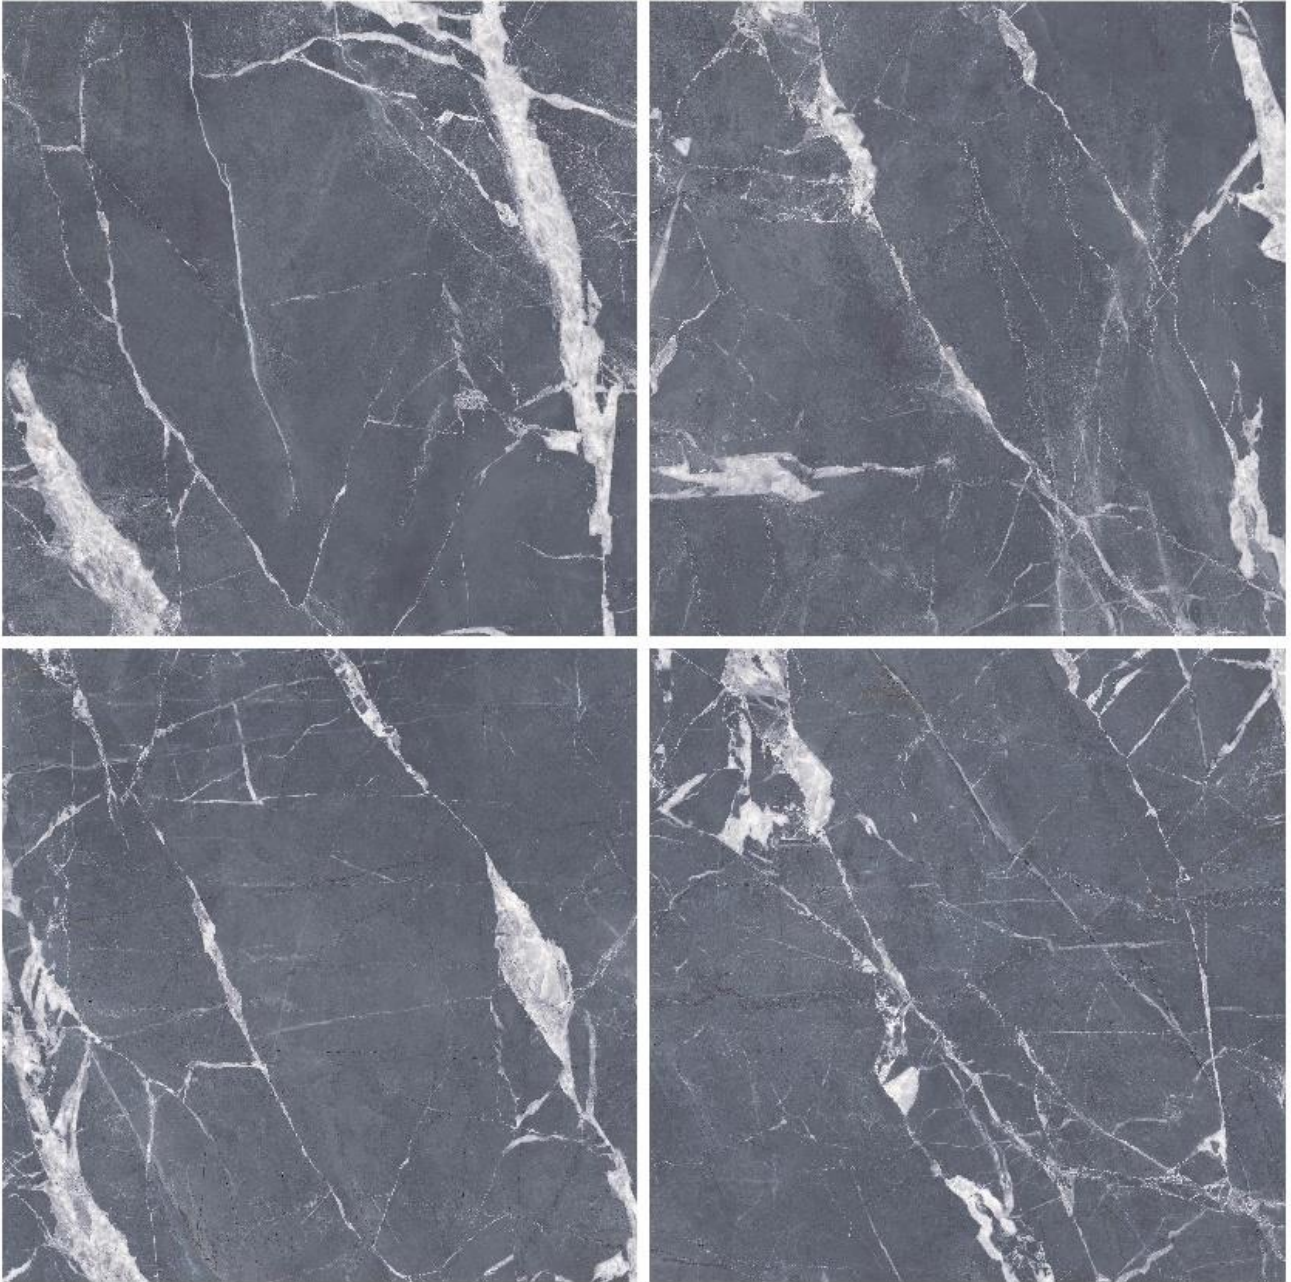

Nara Marble Grigio Avio

ACCADEMIA GRIGIO AVIO

Finish : Full Lappato/Lappato Matt

Sizes: 120x120 Cm

Theses area all digital images ,color tonality can be different