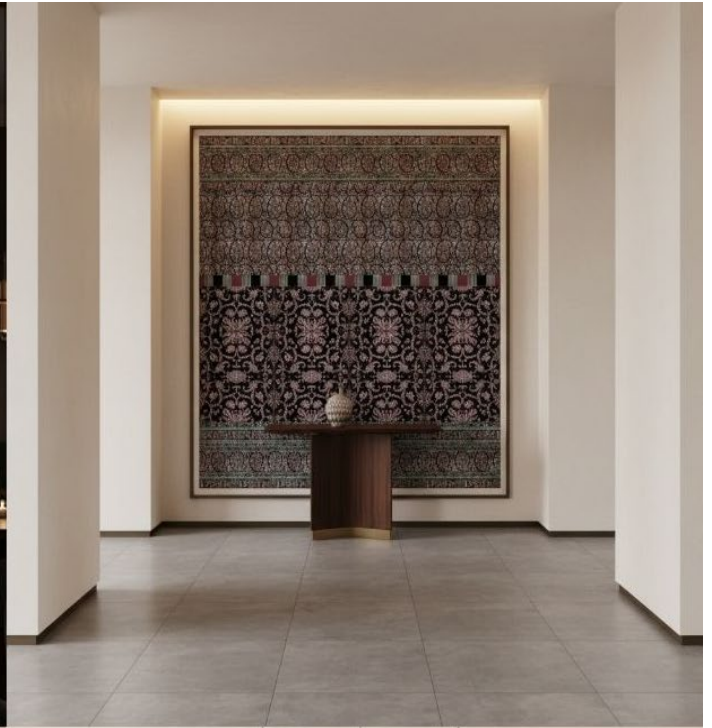

Livia 1260 Cemeto Gris RT

Livia 1260 Cemeto Crema RT

Size: 60x120 Cm

Rex 1260 Blanco MT (Soft Punch)

Livia 1260 Cemeto Blanco RT

Cervino 1260 Blanco GE

Cervino 1260 Gris GE

Cervino 1260 Earth GE