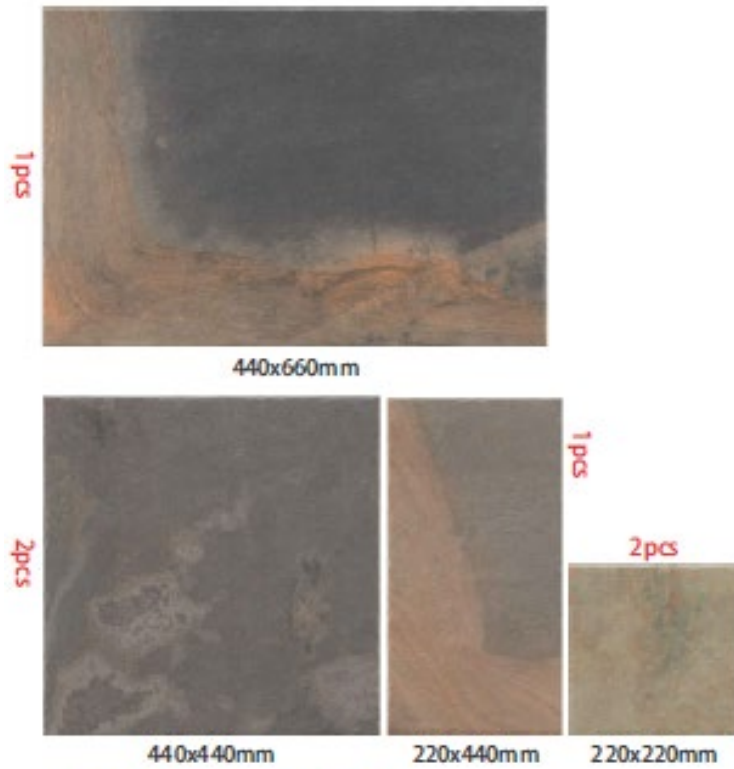

Slate Indian Modular

Slate indian Modular (Random)
(3mm to 4mm Spacer Required)
Box Contains: 6pcs