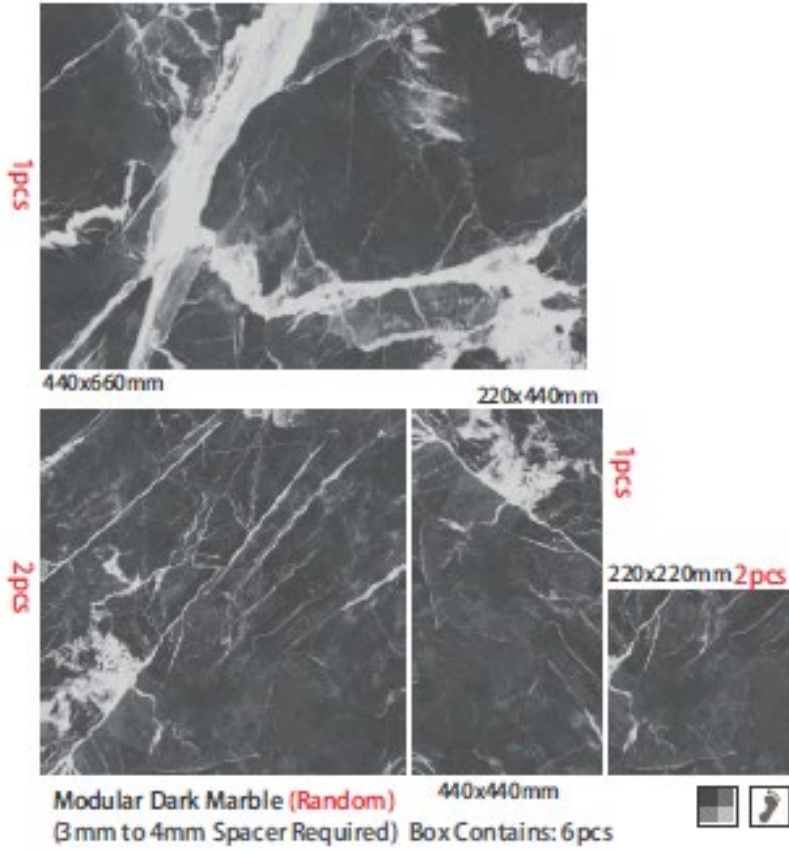

Dark marble Modular