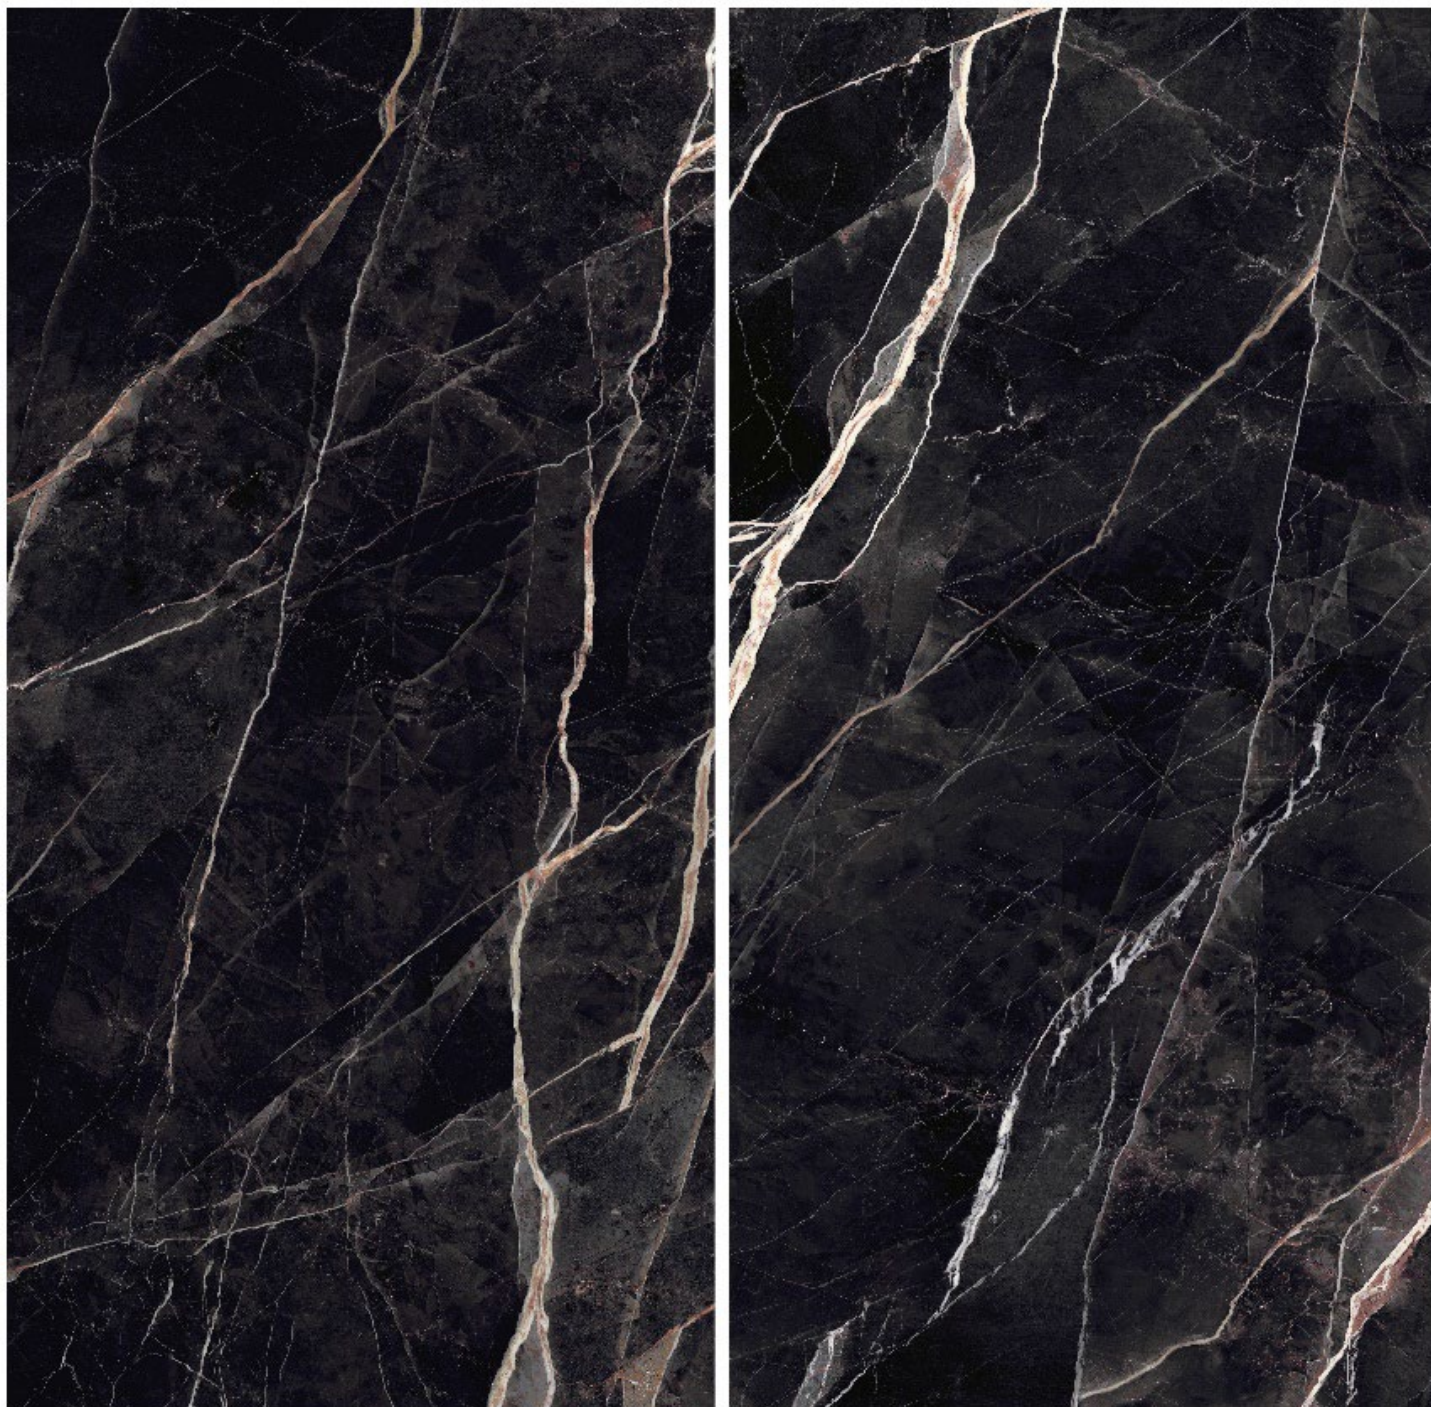

Theses area all digital images,color tonality can bedifferent

Nara Marble Calacatta Nero

ACCADEMIA CALACATTA NERO

Finish : Full Lappato/LappatoMatt

Sizes: 120x240 Cm

Theses area all digital images,color tonality can bedifferent