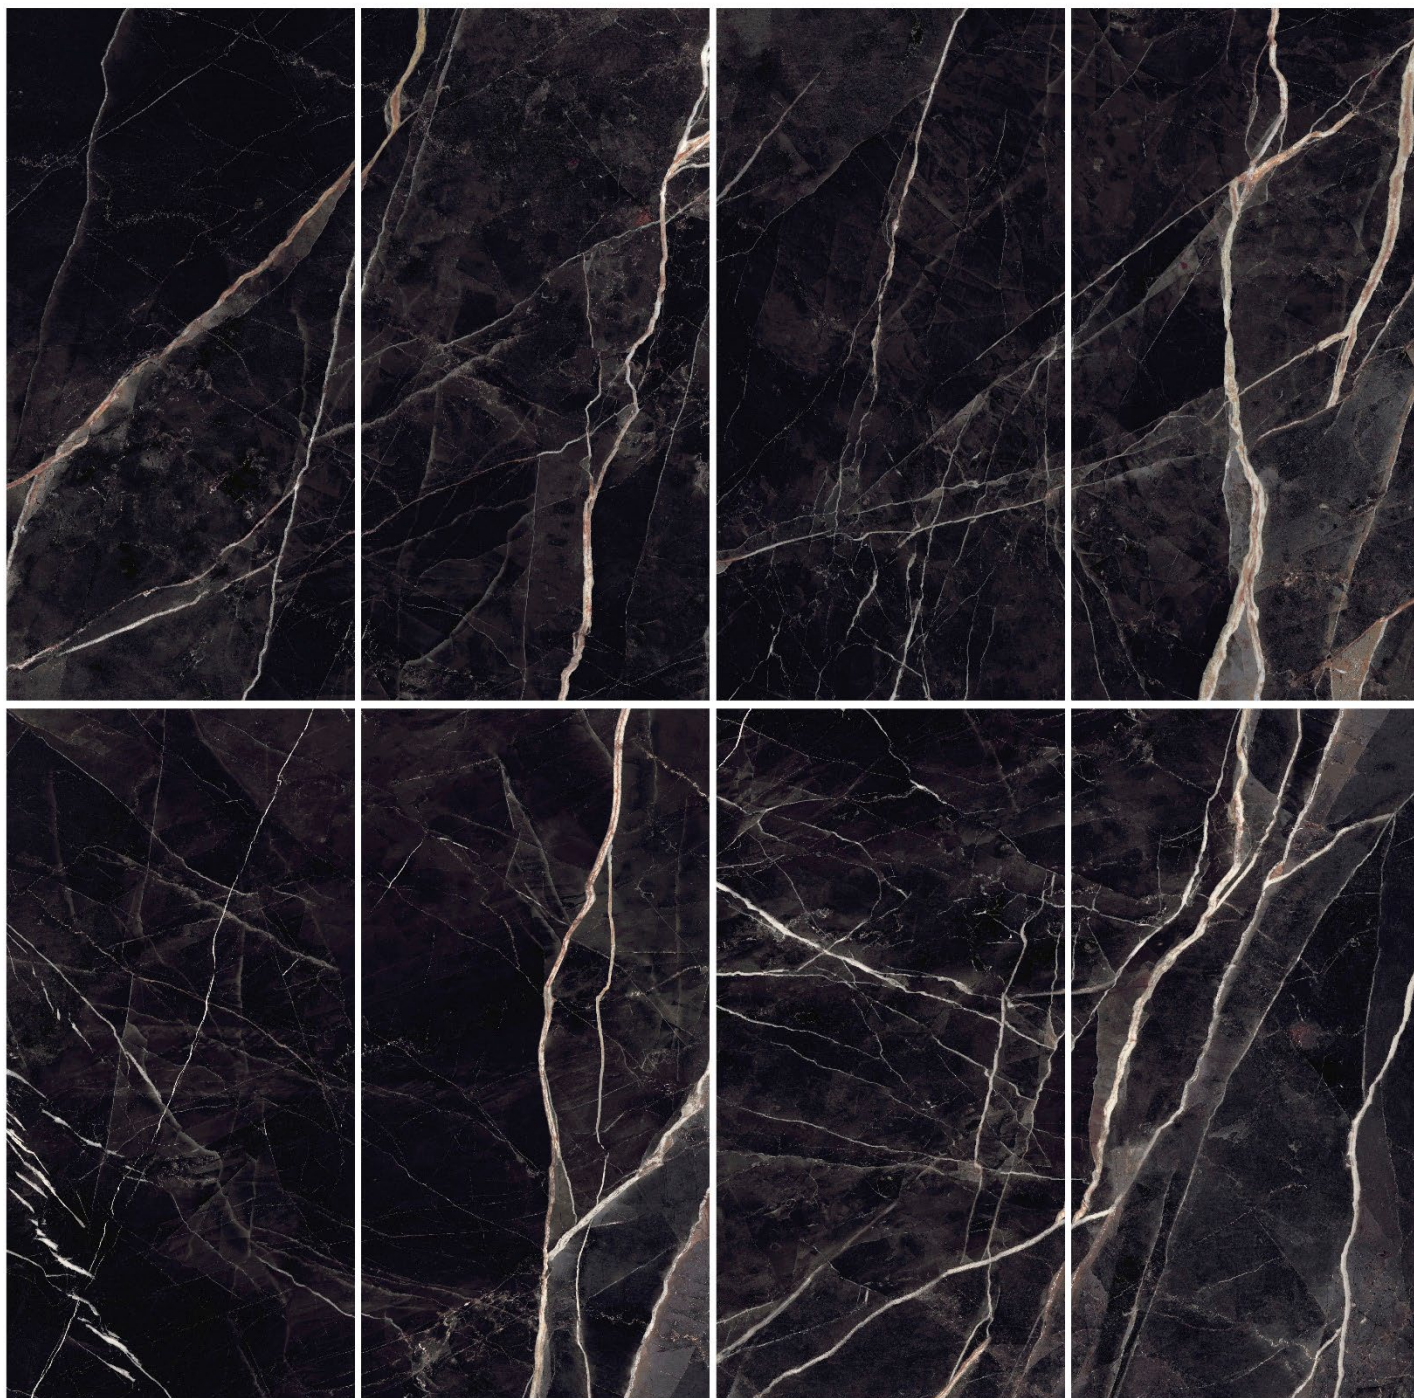

Nara Calacatta Nero

Nara Marble Calacatta Nero

ACCADEMIA CALACATTA NERO

Finish : Full Lappato/Lappato Matt Sizes:60x120 Cm

Theses area all digital images ,color tonality can be different

Nara Marble Calacatta Nero