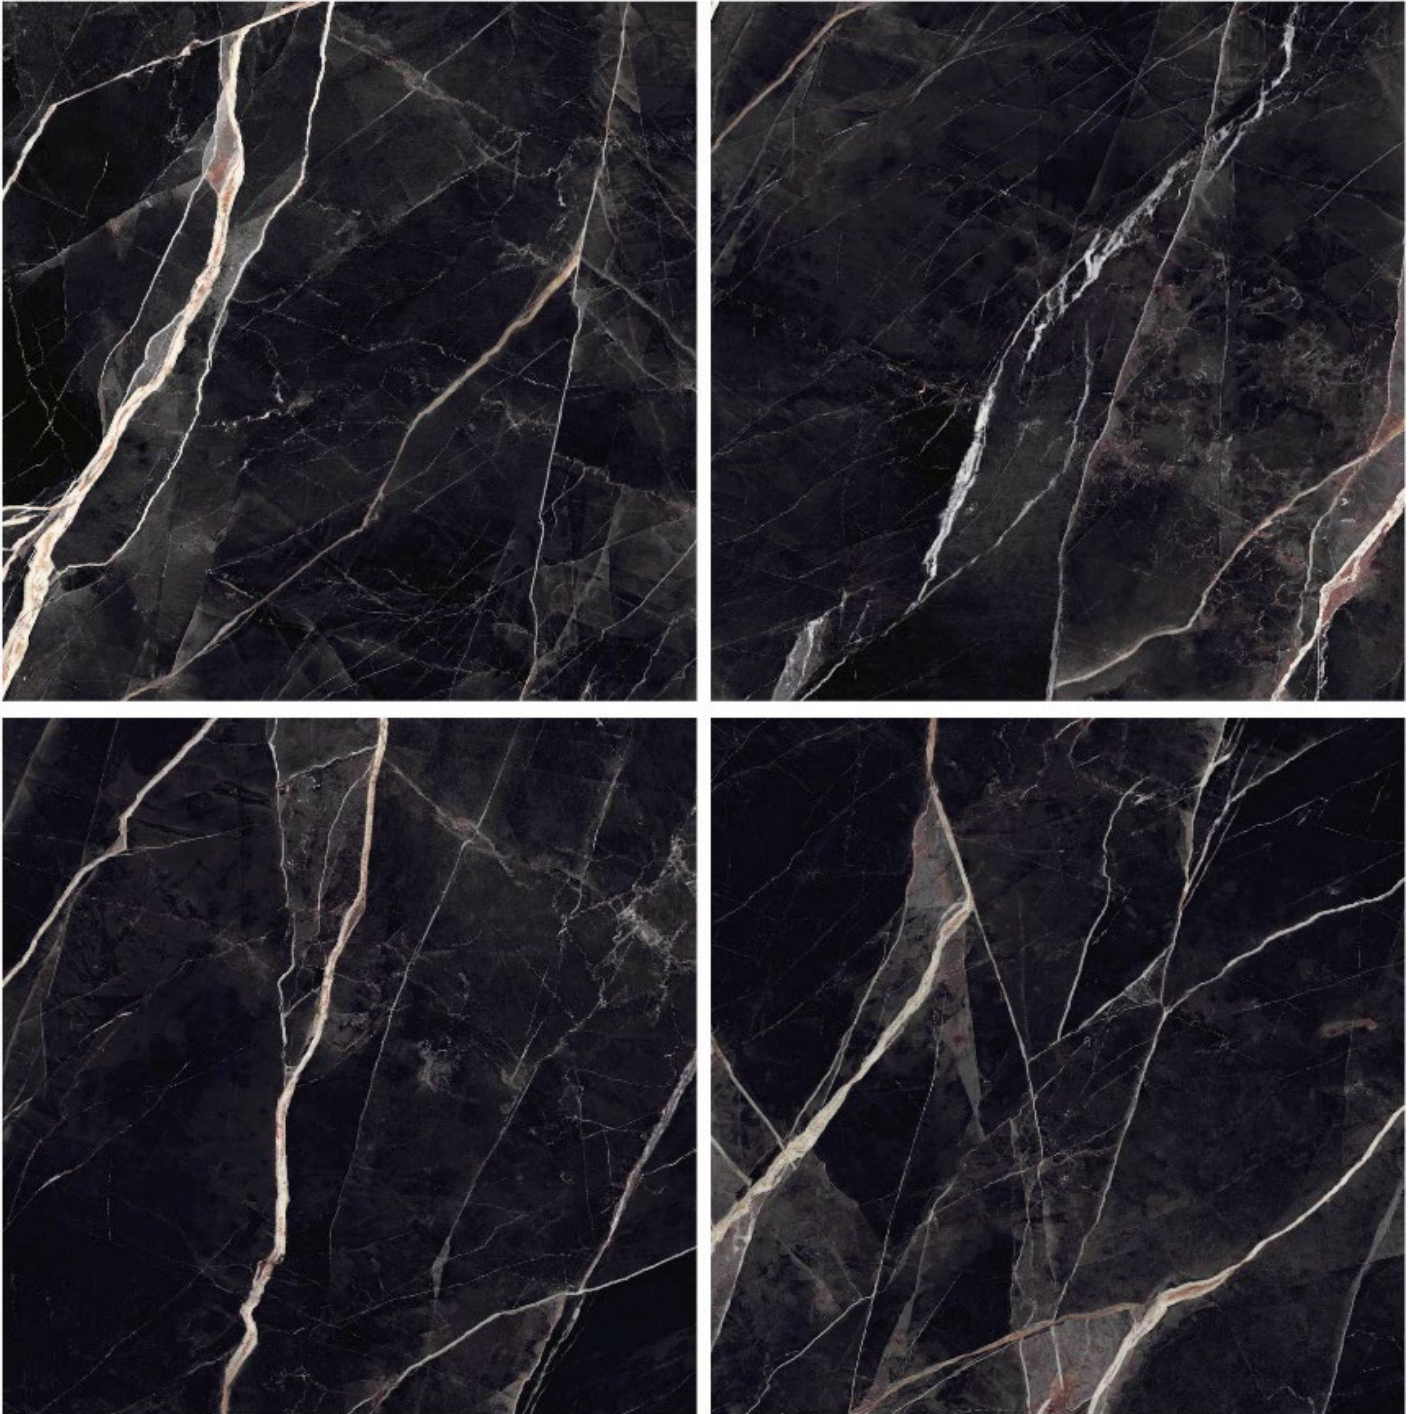

Nara Marble Calacatta Nero

ACCADEMIA CALACATTA NERO

Finish : Full Lappato/Lappato Matt

Sizes: 120x120 Cm

Theses area all digital images ,color tonality can be different

Nara Marble Calacatta Nero

SIZE 1200X1200