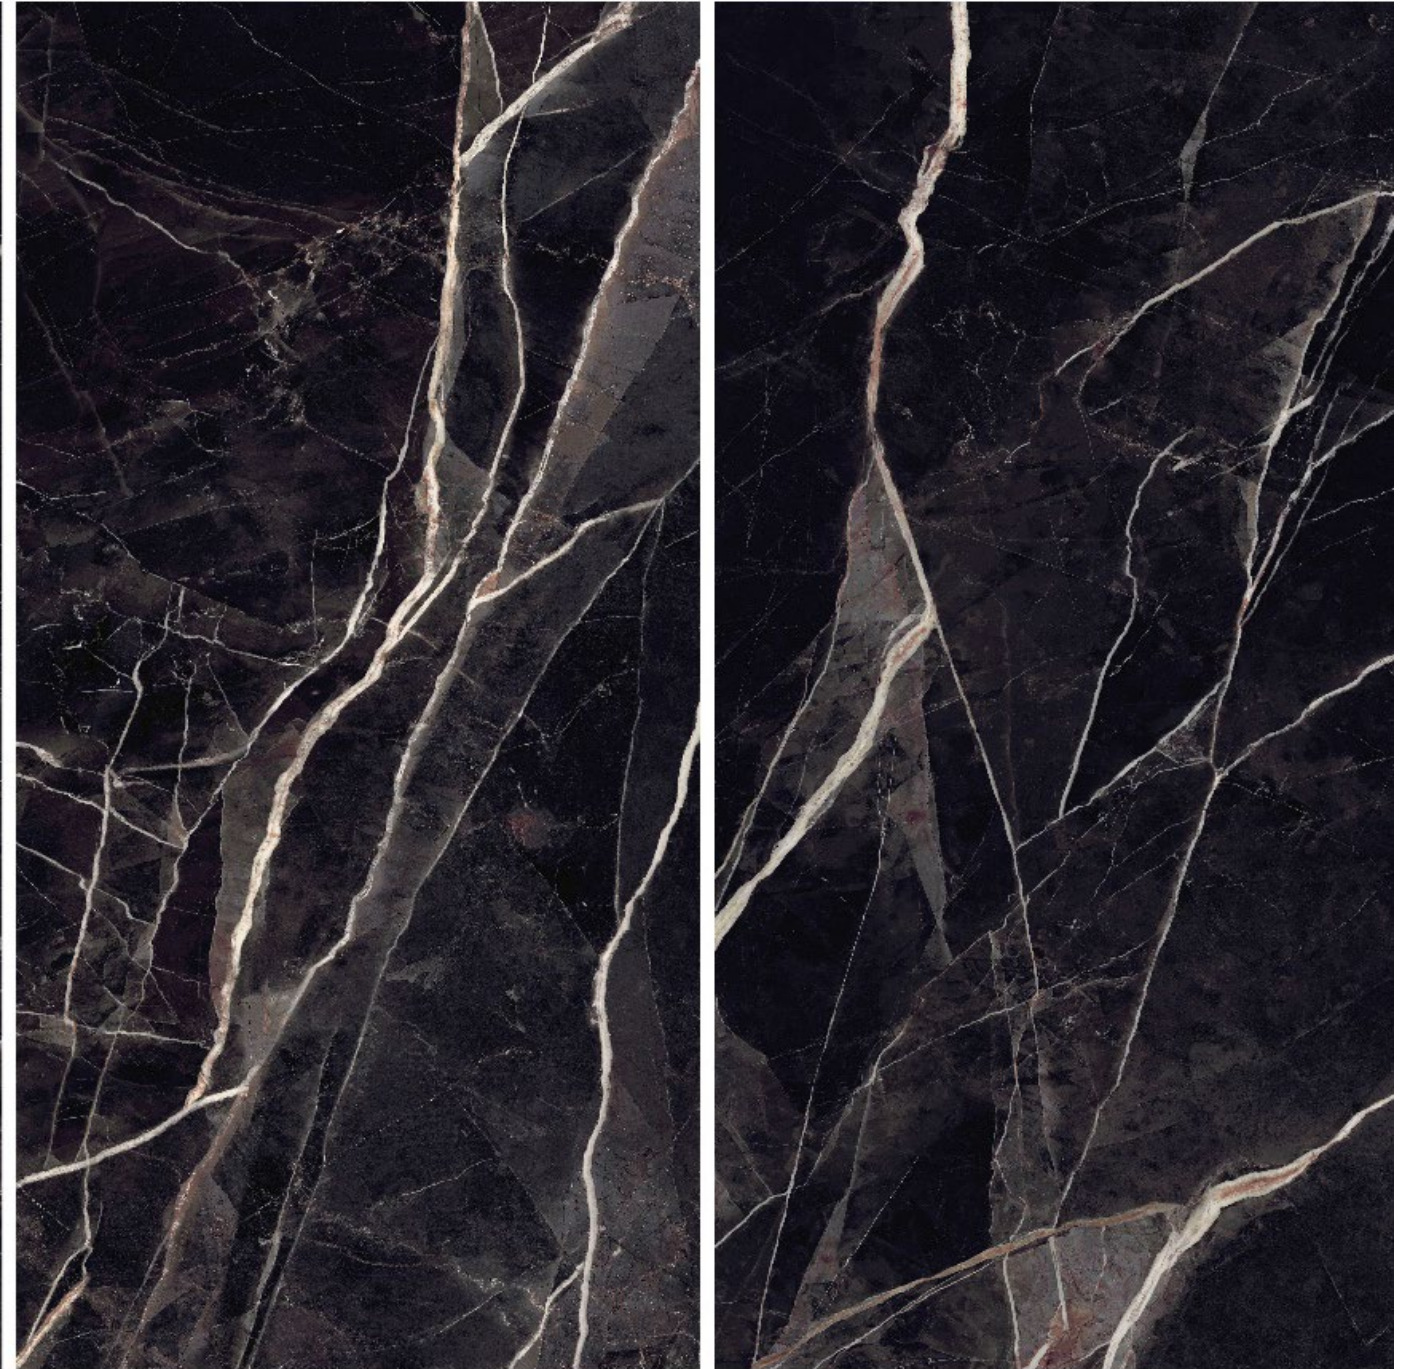

Sizes: 80x160 Cm

Theses area all digital images,color tonality can bedifferent

Nara Marble Calacatta Nero

SIZE 800X1600

Finish : Full Lappato/Lappato Matt

Sizes: 80x160 Cm

Theses area all digital images ,color tonality can bedifferent