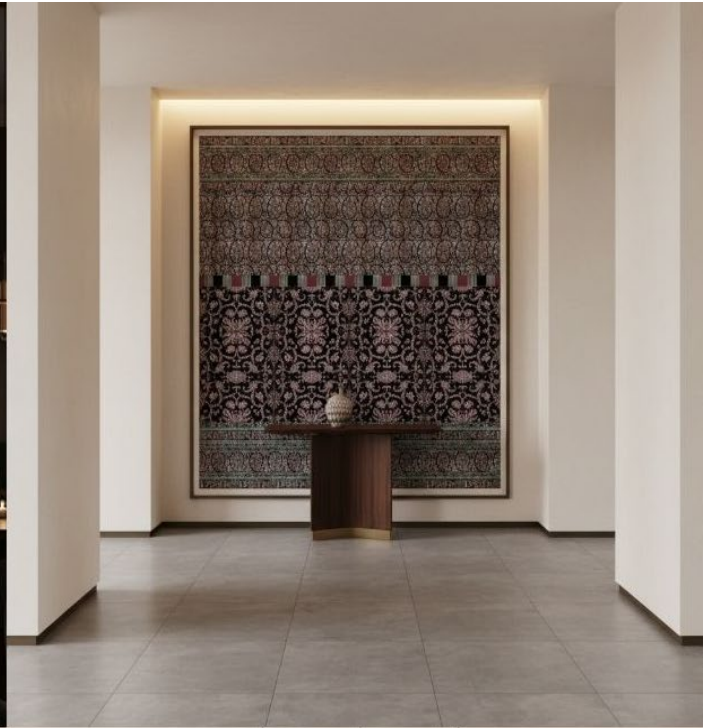

Theses area all digital images,color tonality can bedifferent

Nara Marble Calacatta Nero

ACCADEMIA CALACATTA NERO

Finish : Full Lappato/LappatoMatt

Sizes: 120x240 Cm

Theses area all digital images,color tonality can bedifferent