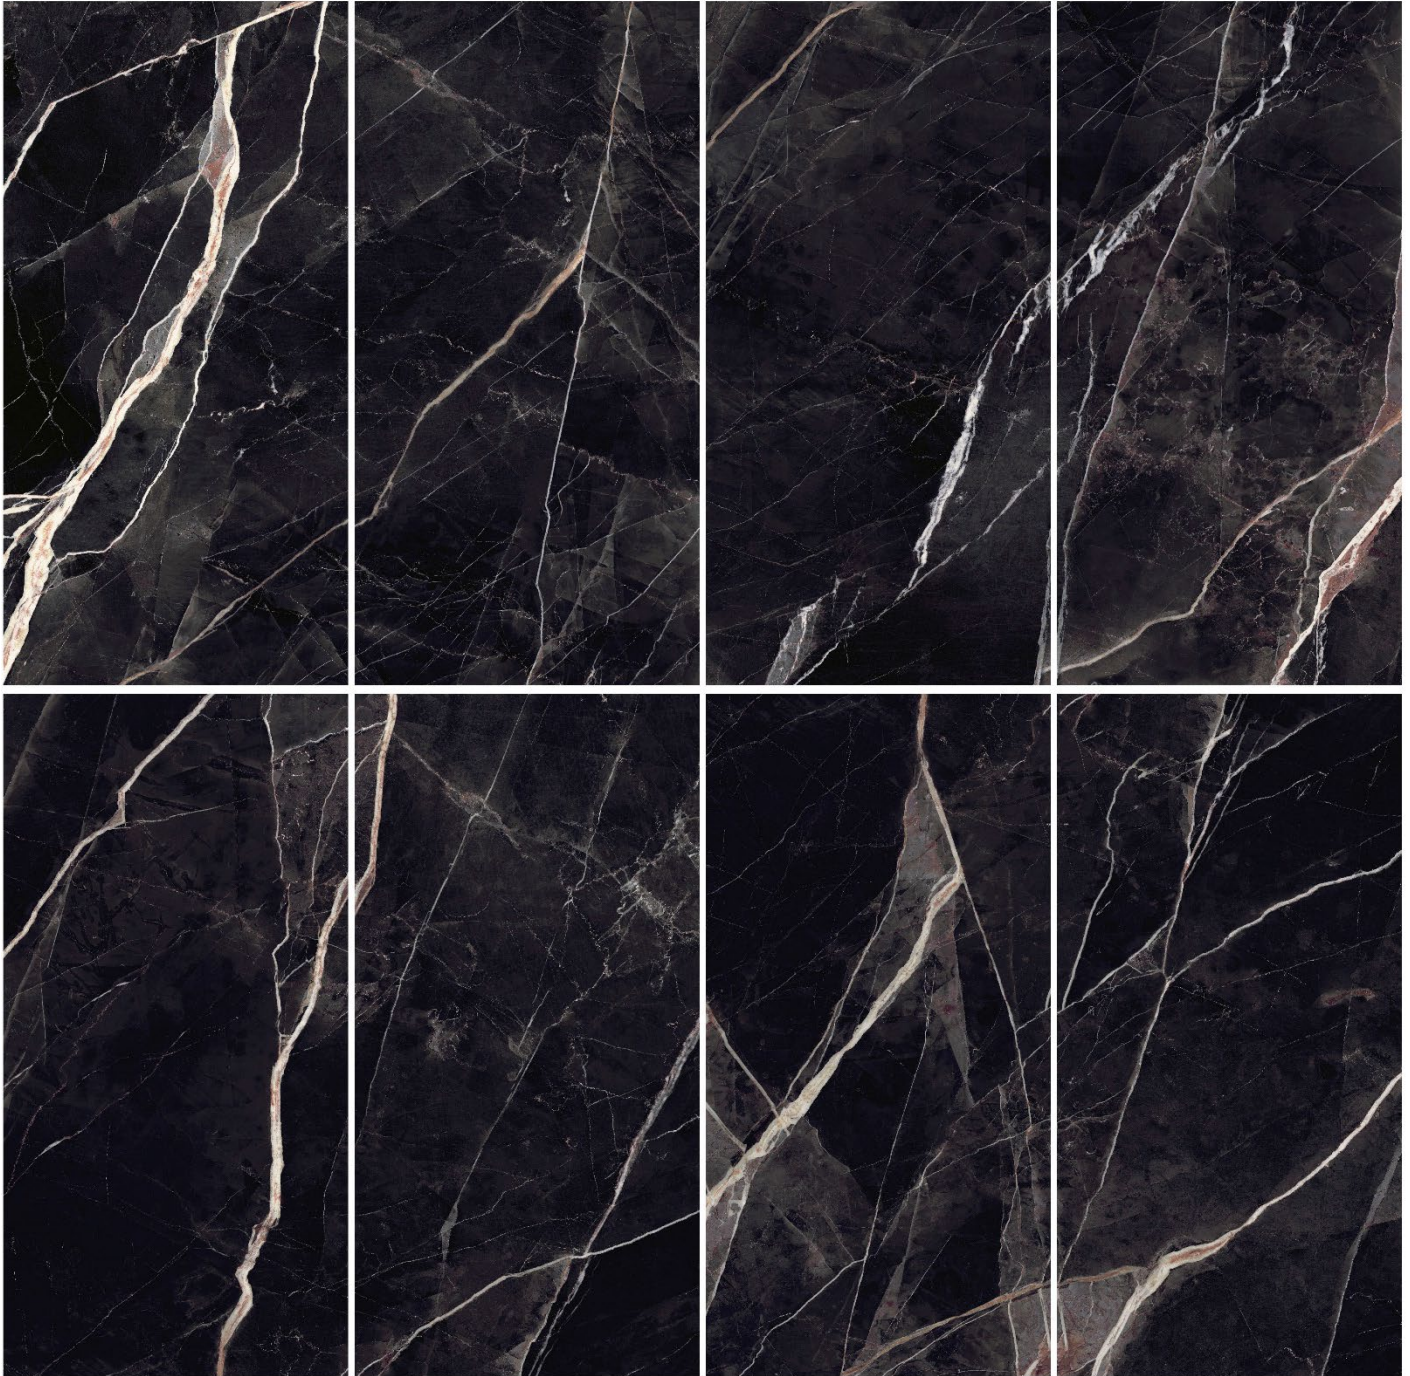

Nara Marble Calacatta Nero

SIZE 600X1200

Finish : Full Lappato/Lappato Matt   Sizes:60x120 Cm

Theses area all digital images ,color tonality can bedifferent