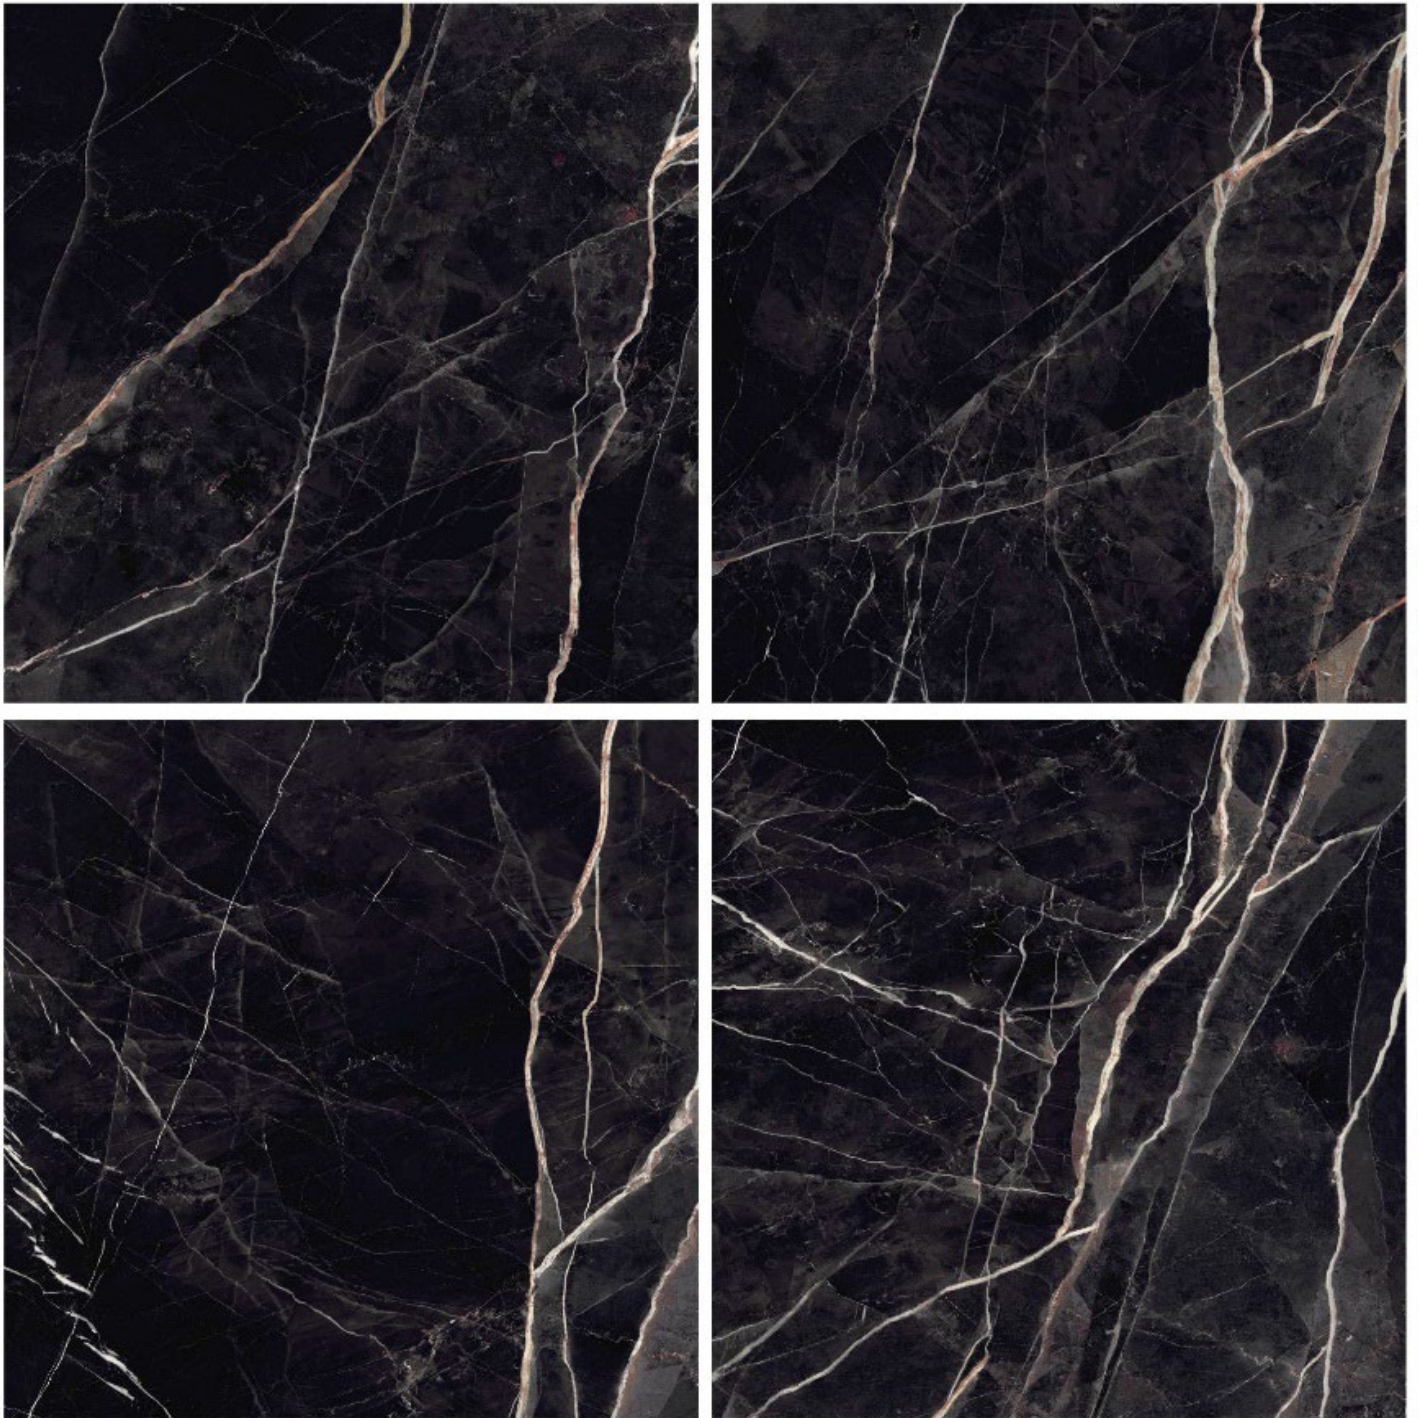

Nara Marble Calacatta Nero

ACCADEMIA CALACATTA NERO

Finish : Full Lappato/Lappato Matt

Sizes: 120x120 Cm

Theses area all digital images ,color tonality can be different