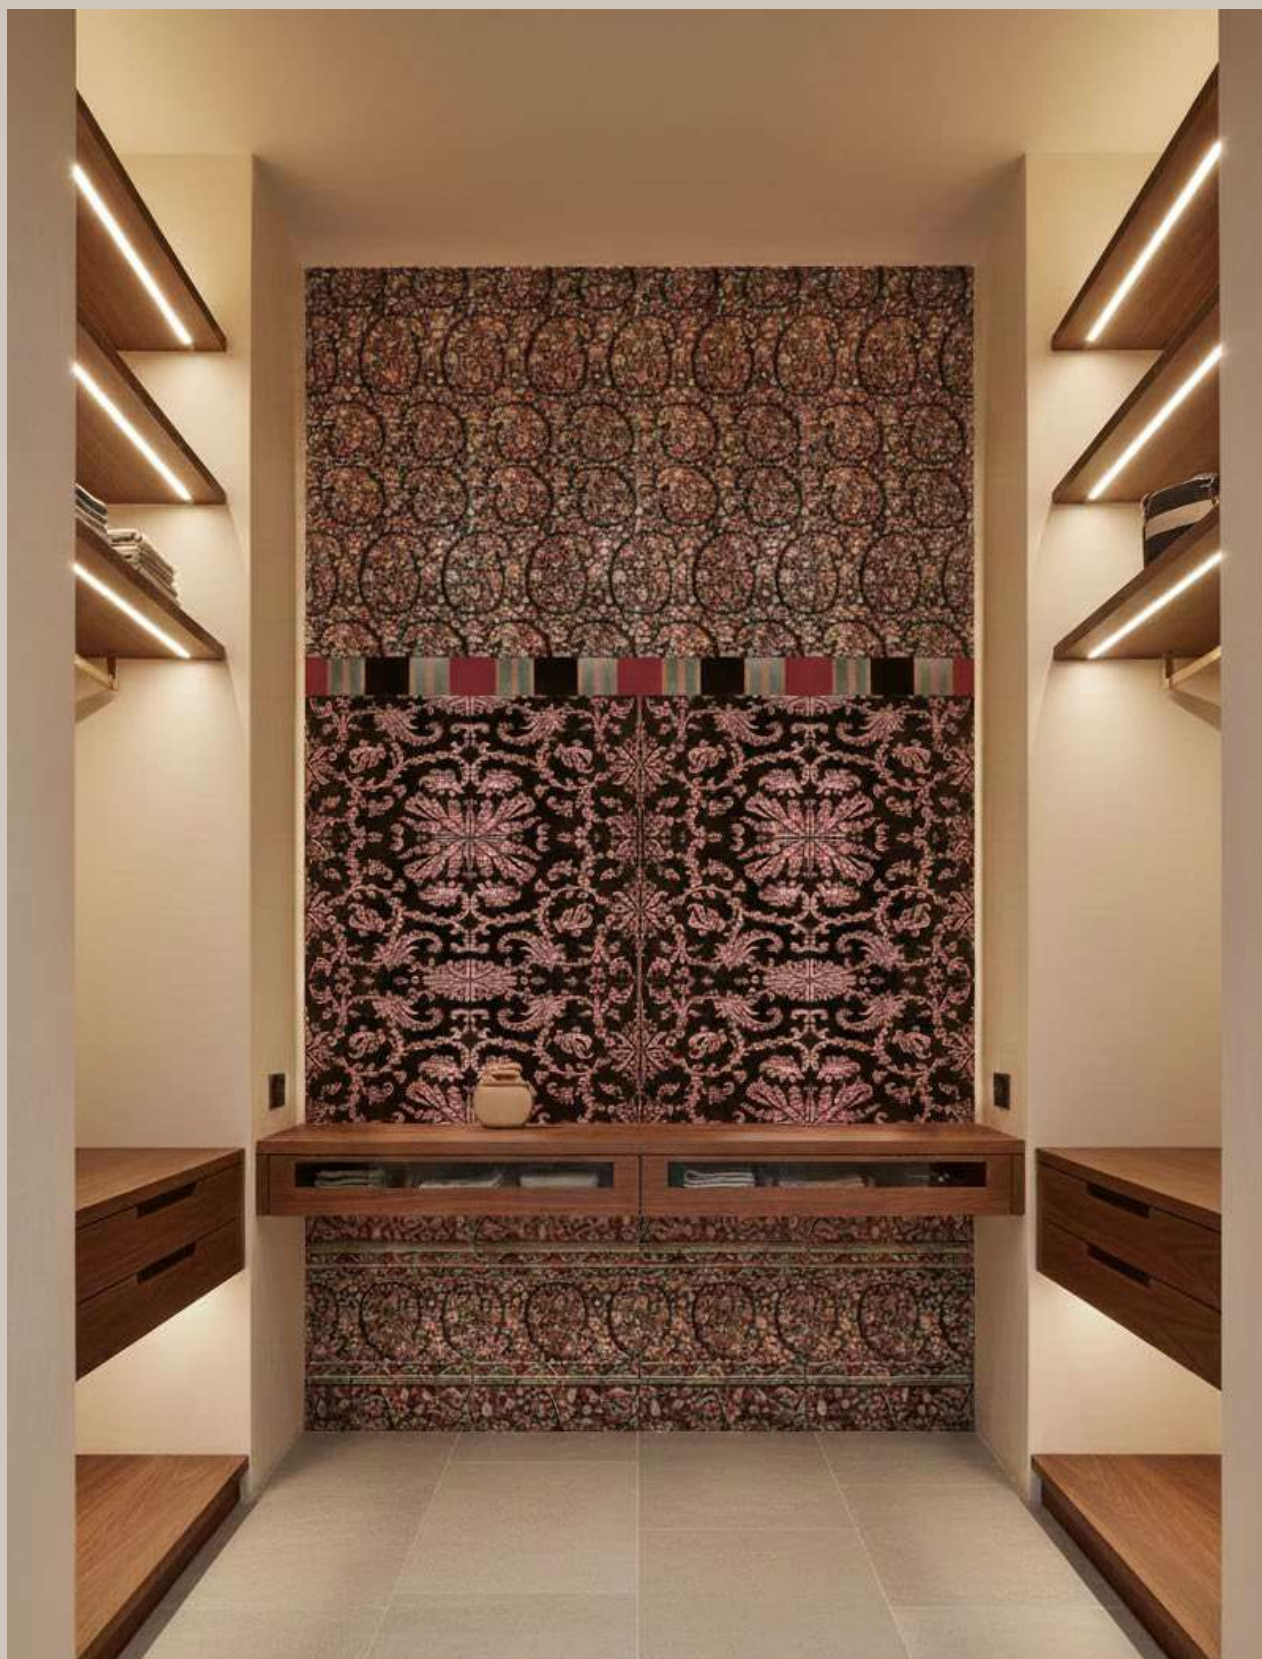

Jamavar Dark

ELLE
DECO
INTERNATIONAL
DESIGN AWARDS

WINNER 2022

fcml surfaces