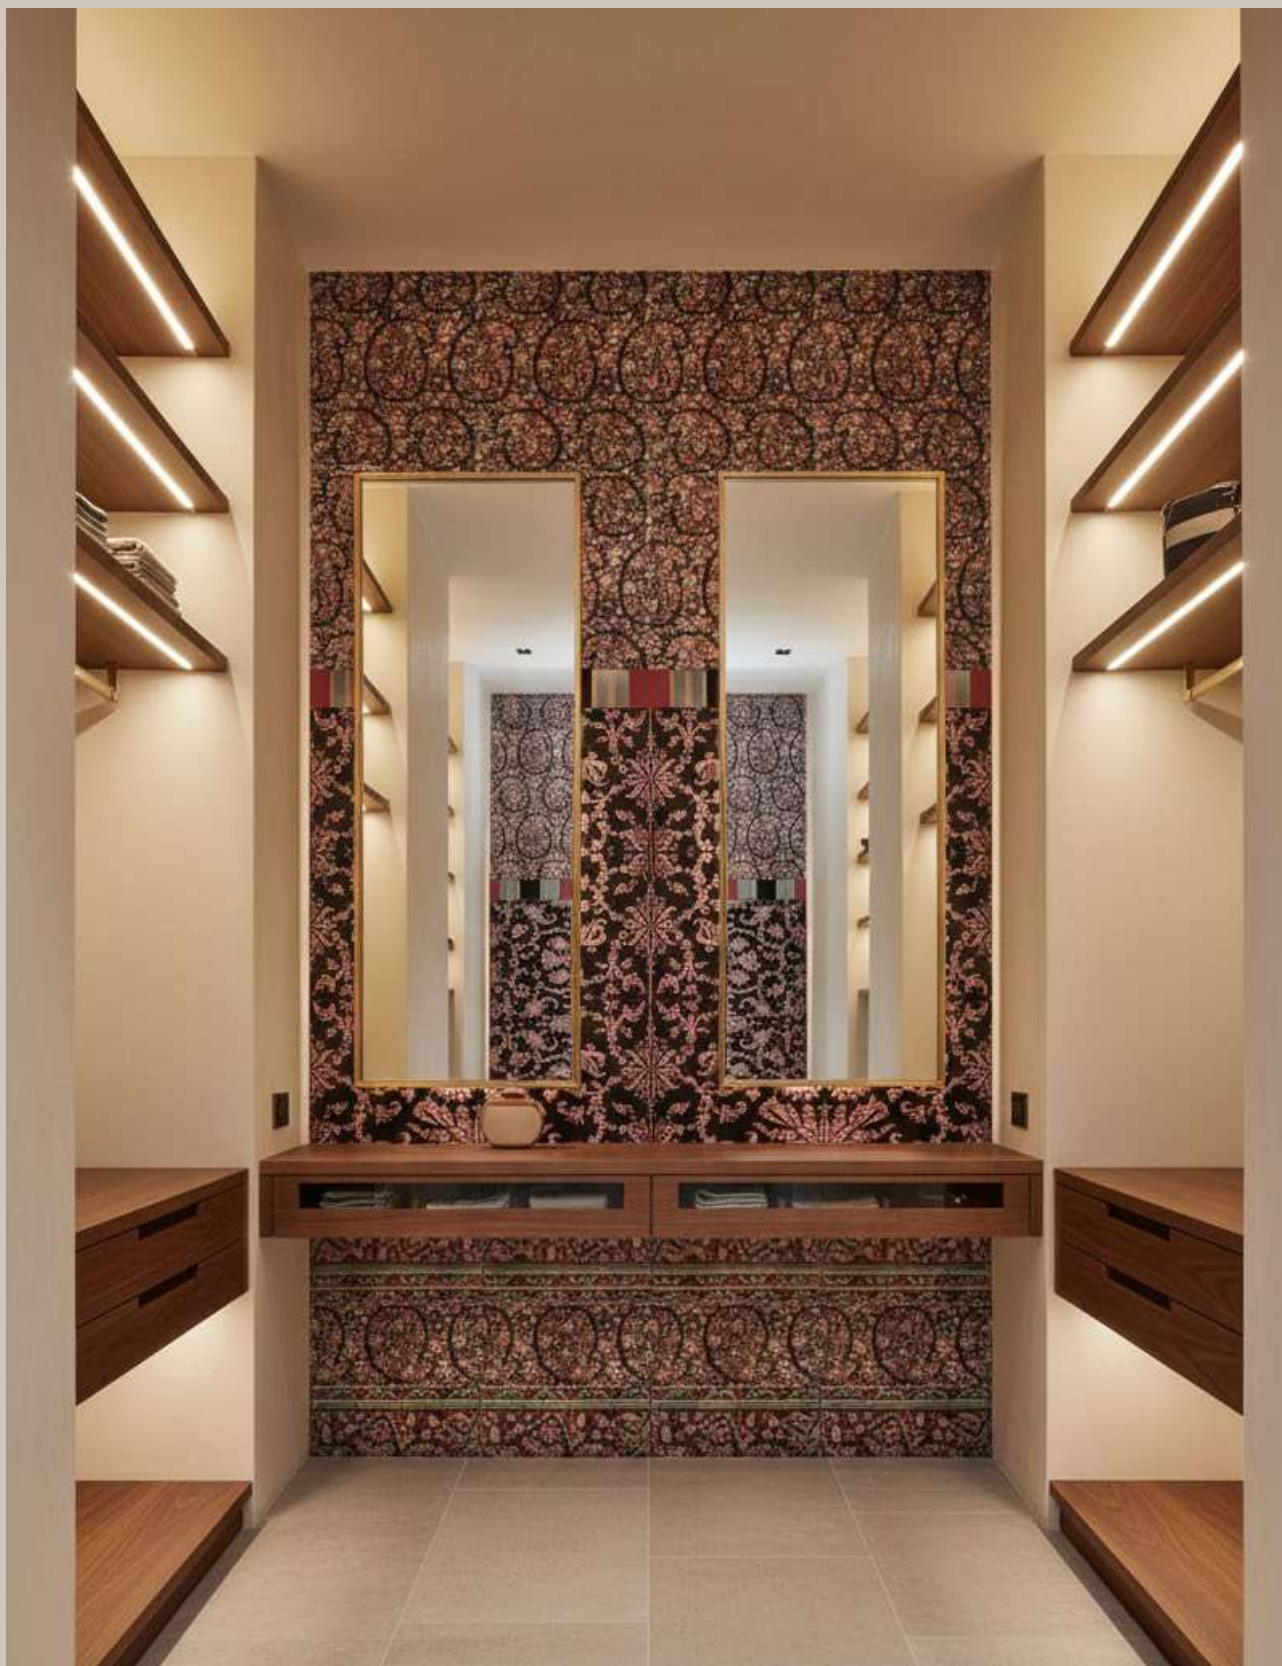

fcml surfaces

Jamavar Dark

ELLE
DECO
INTERNATIONAL
DESIGN AWARDS

WINNER 2022

fcml surfaces

Jamavar Dark

ELLE
DECO
INTERNATIONAL
DESIGN AWARDS

WINNER 2022