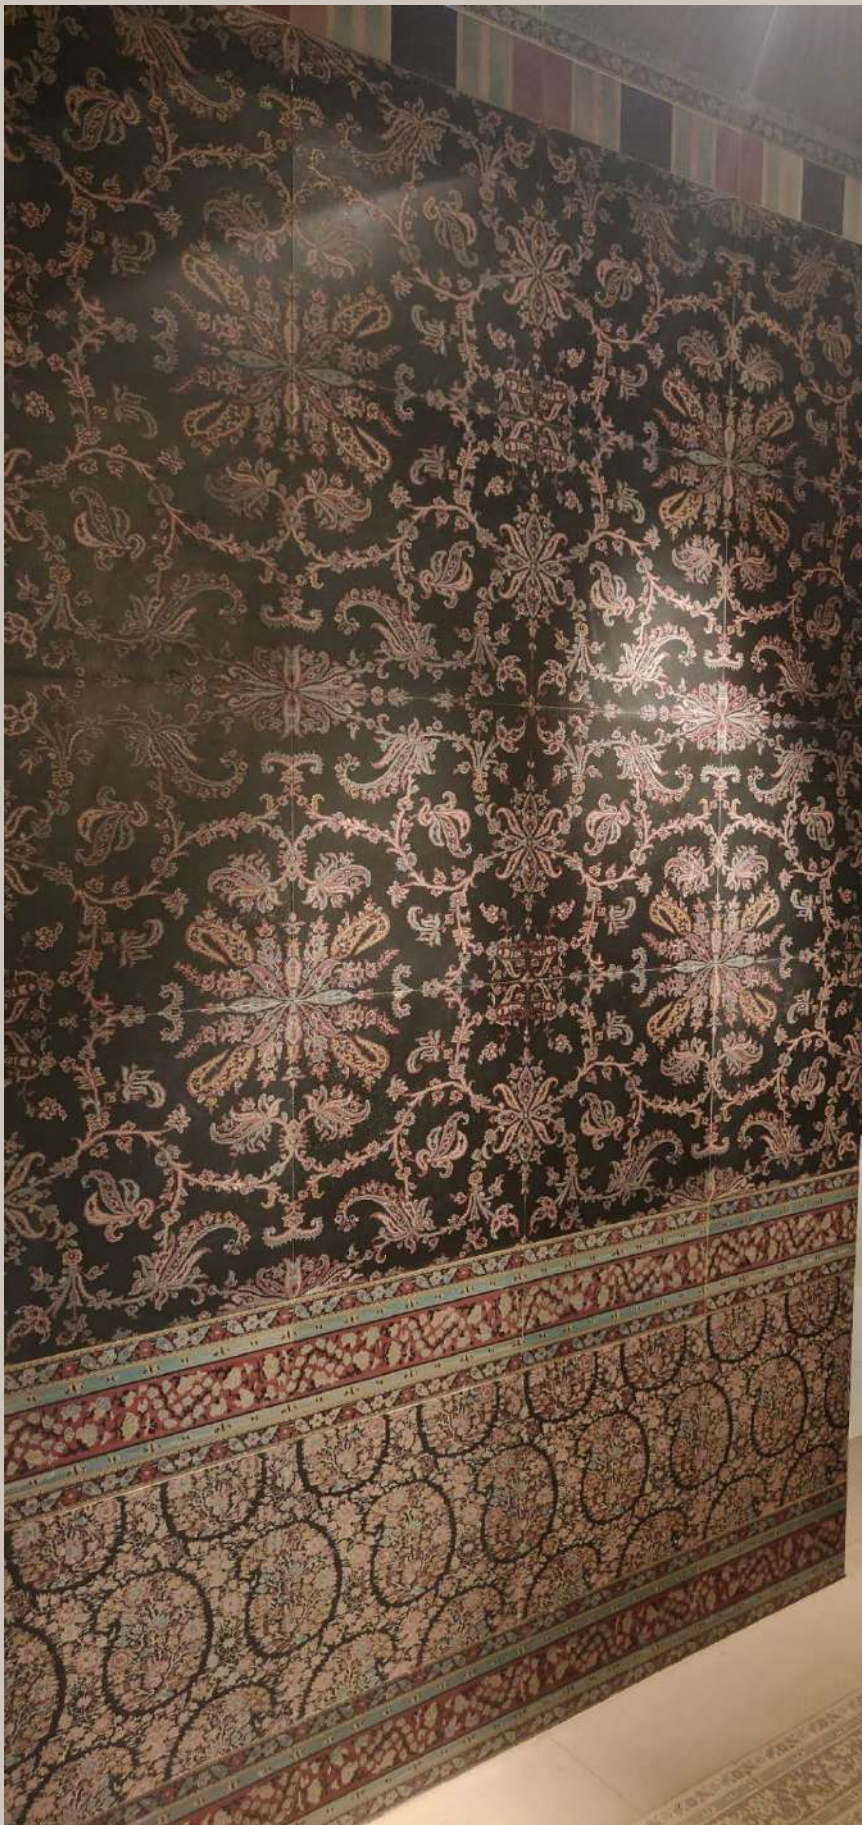

Jamavar Dark

ELLE
DECO
INTERNATIONAL
DESIGN AWARDS

WINNER 2022

fcml surfaces