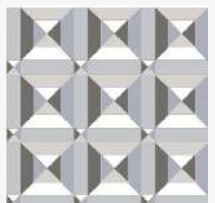

Byzantium light Constance
197x197 mm