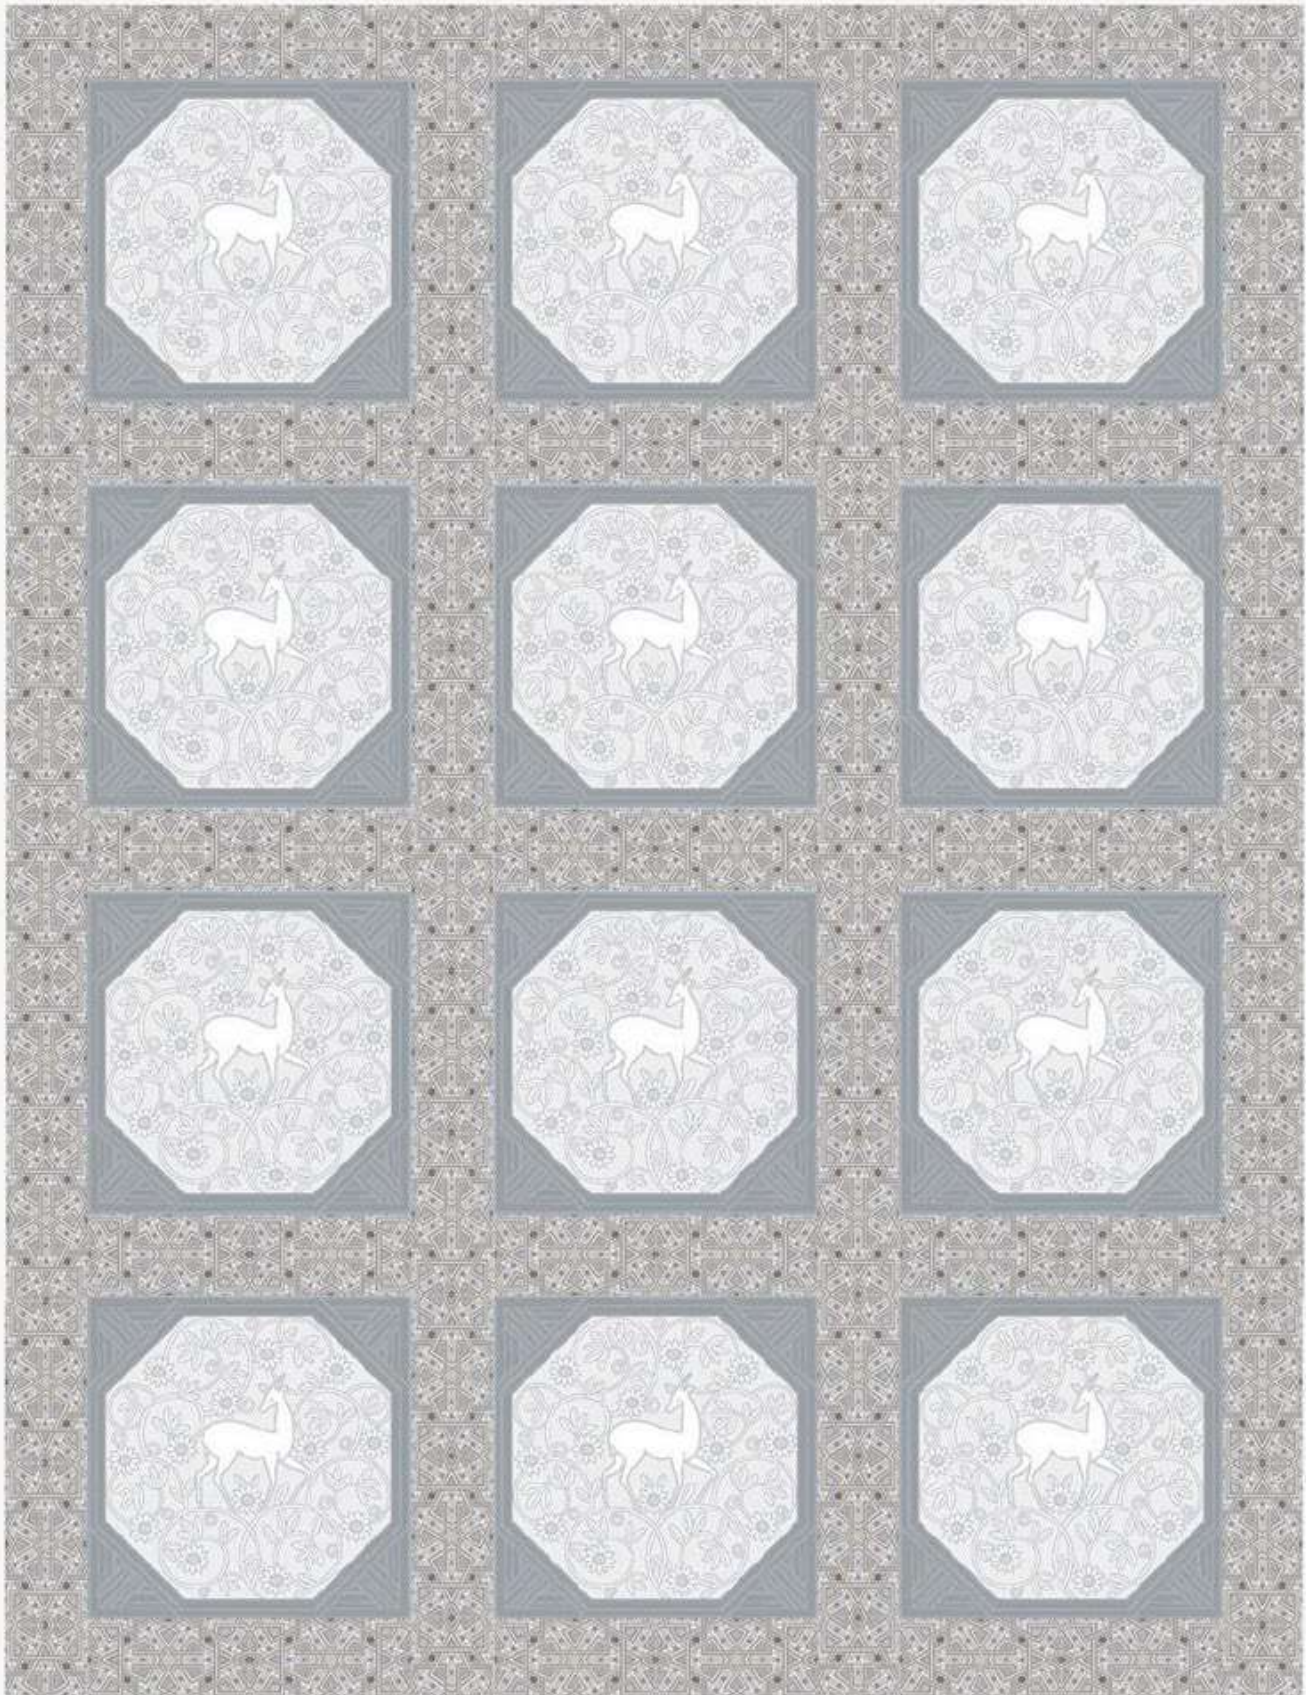

Byzantium Light

ELLE
DECO
INTERNATIONAL
DESIGN AWARDS

WINNER 2022

fcml surfaces