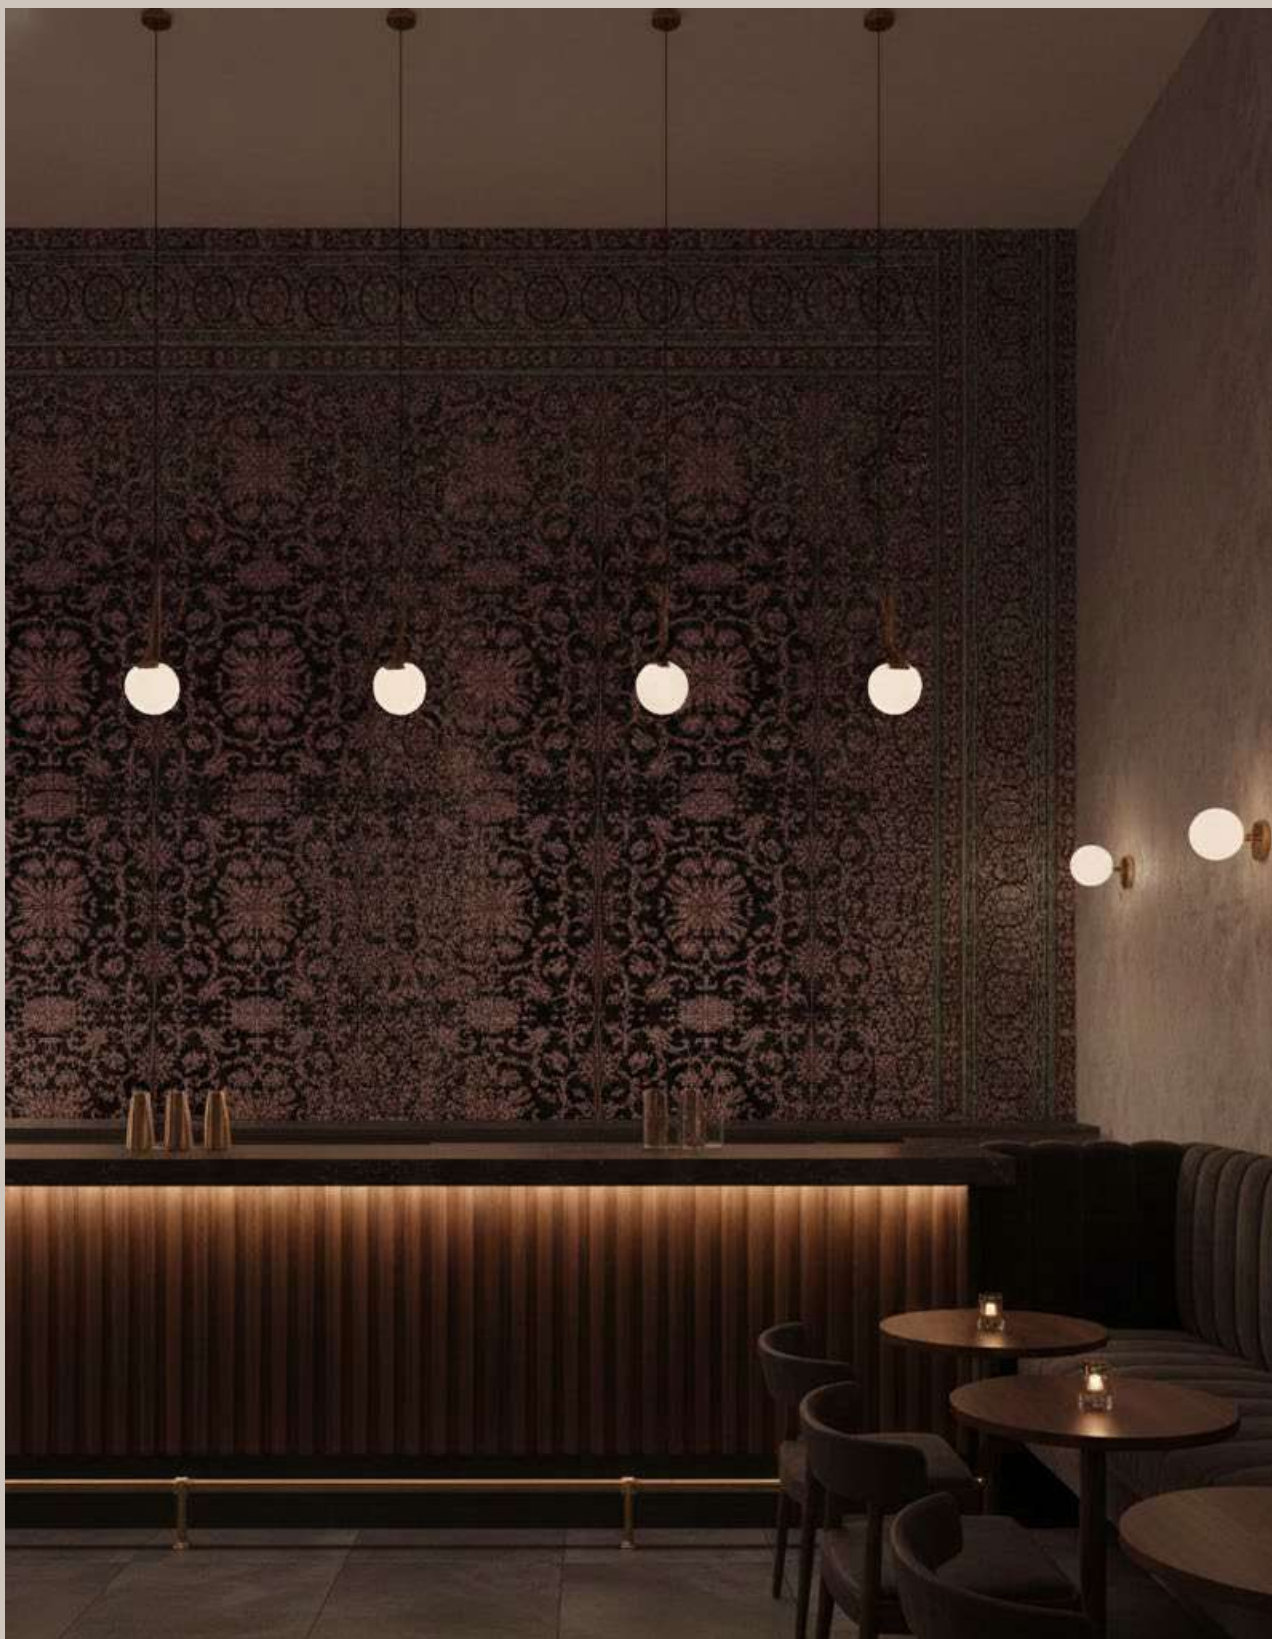

fcml surfaces

Jamavar Dark

ELLE
DECO
INTERNATIONAL
DESIGN AWARDS

WINNER 2022

fcml surfaces

Jamavar Dark

ELLE
DECO
INTERNATIONAL
DESIGN AWARDS

WINNER 2022