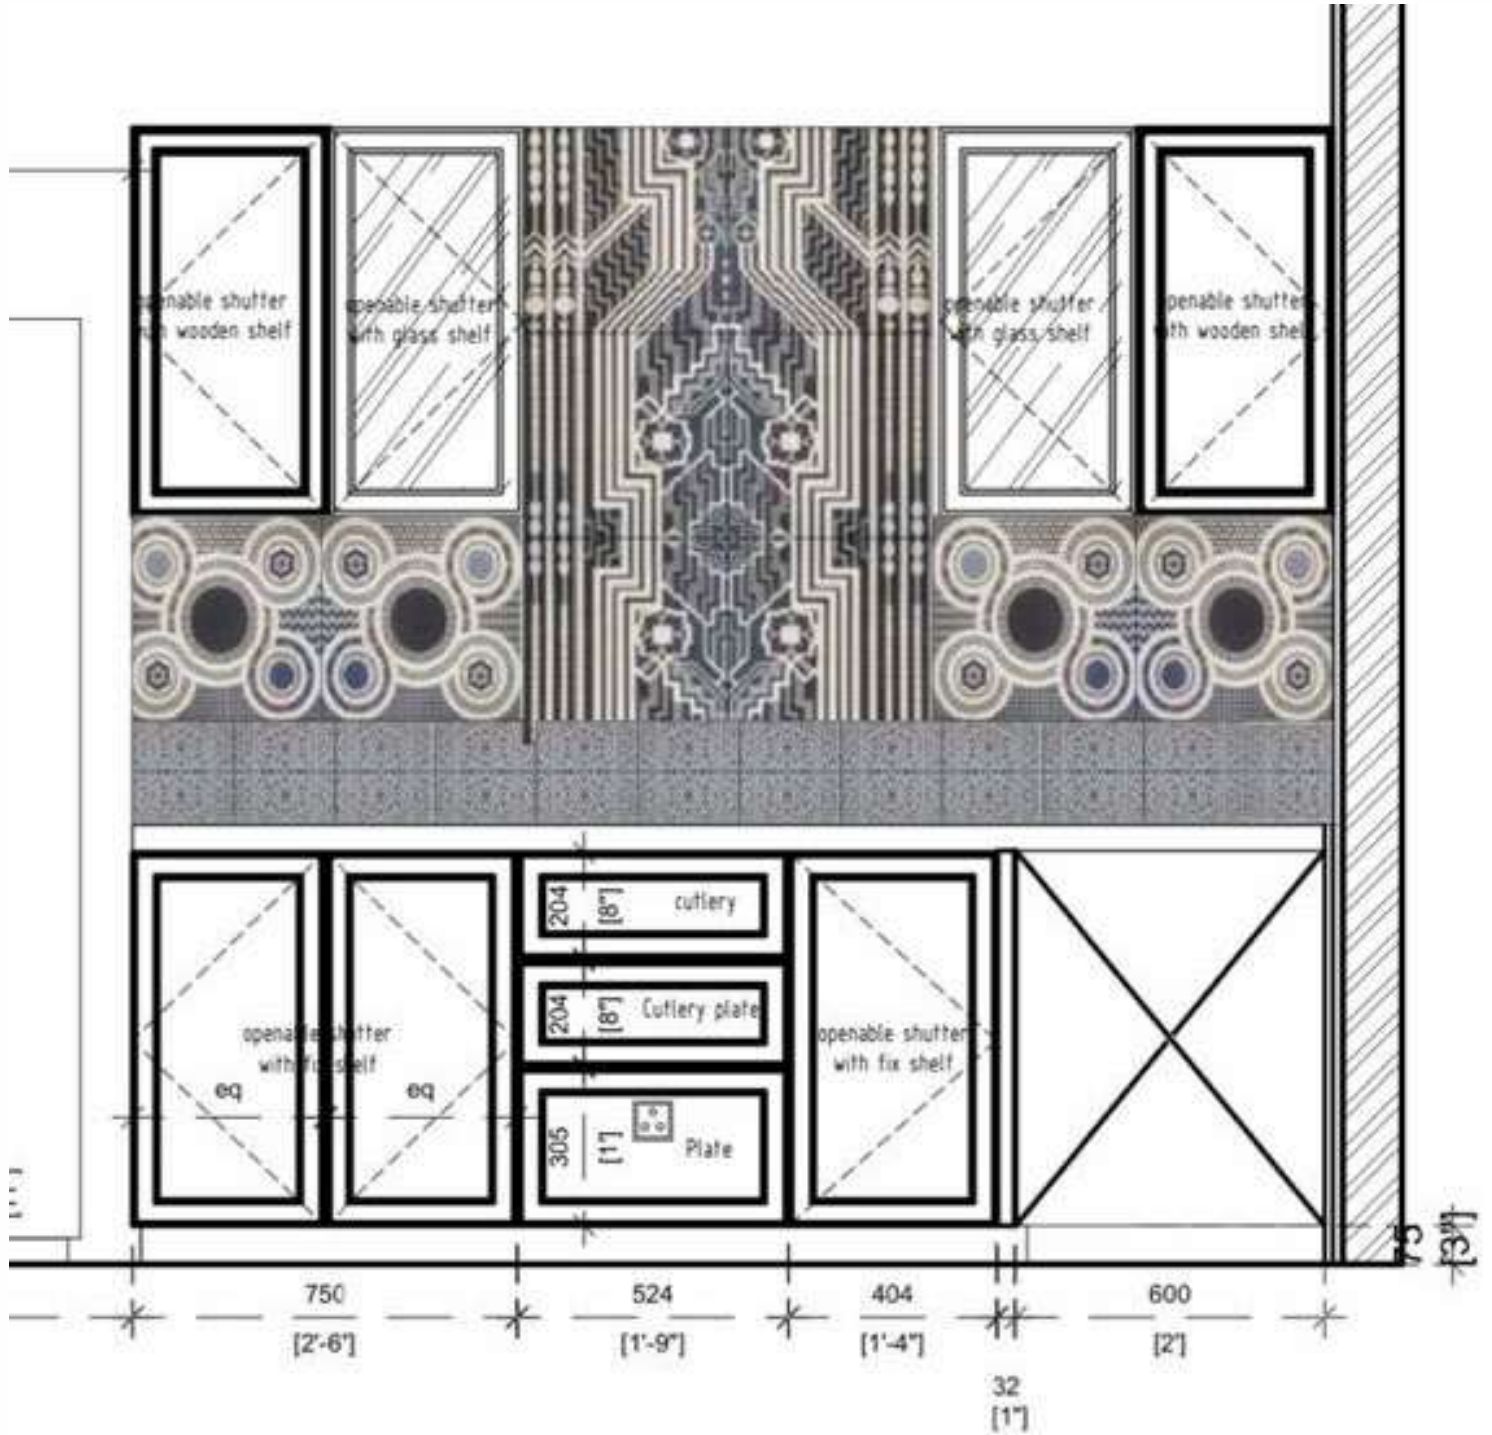

Byzantium dark