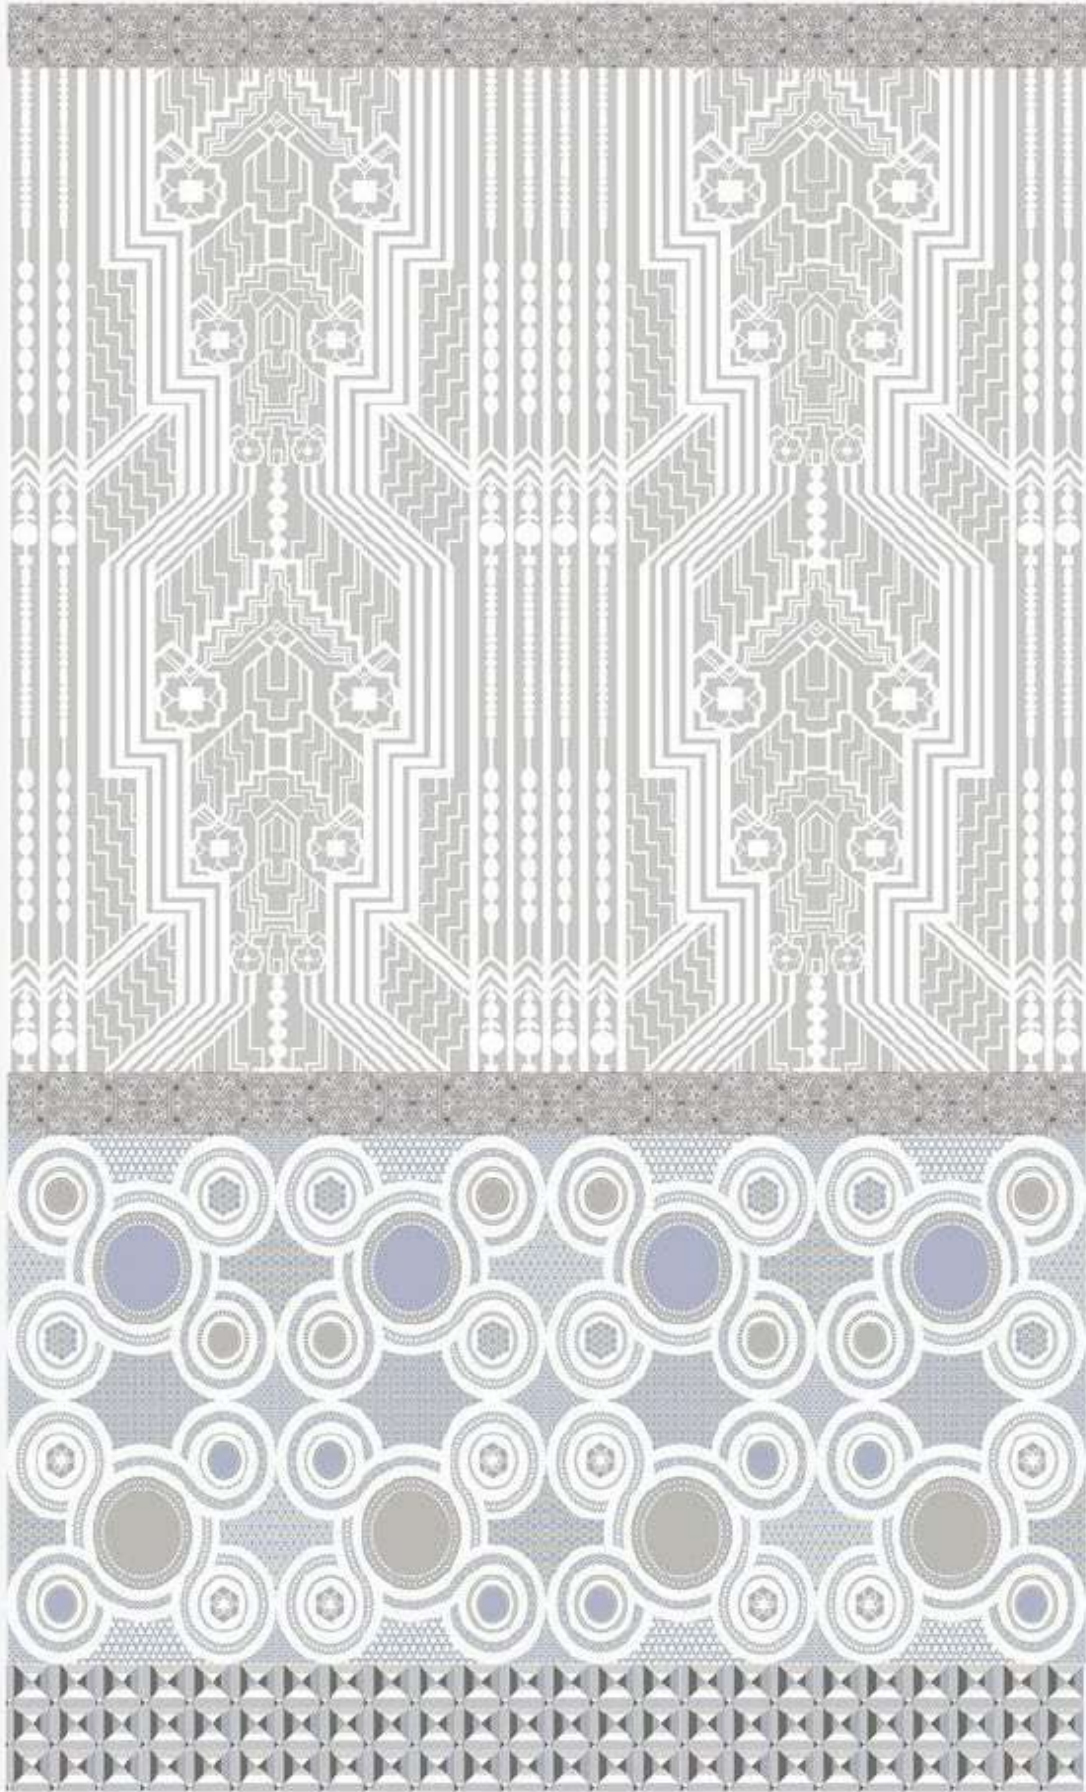

Byzantium Light

ELLE
DECO
INTERNATIONAL
DESIGN AWARDS
WINNER 2022

fcml surfaces