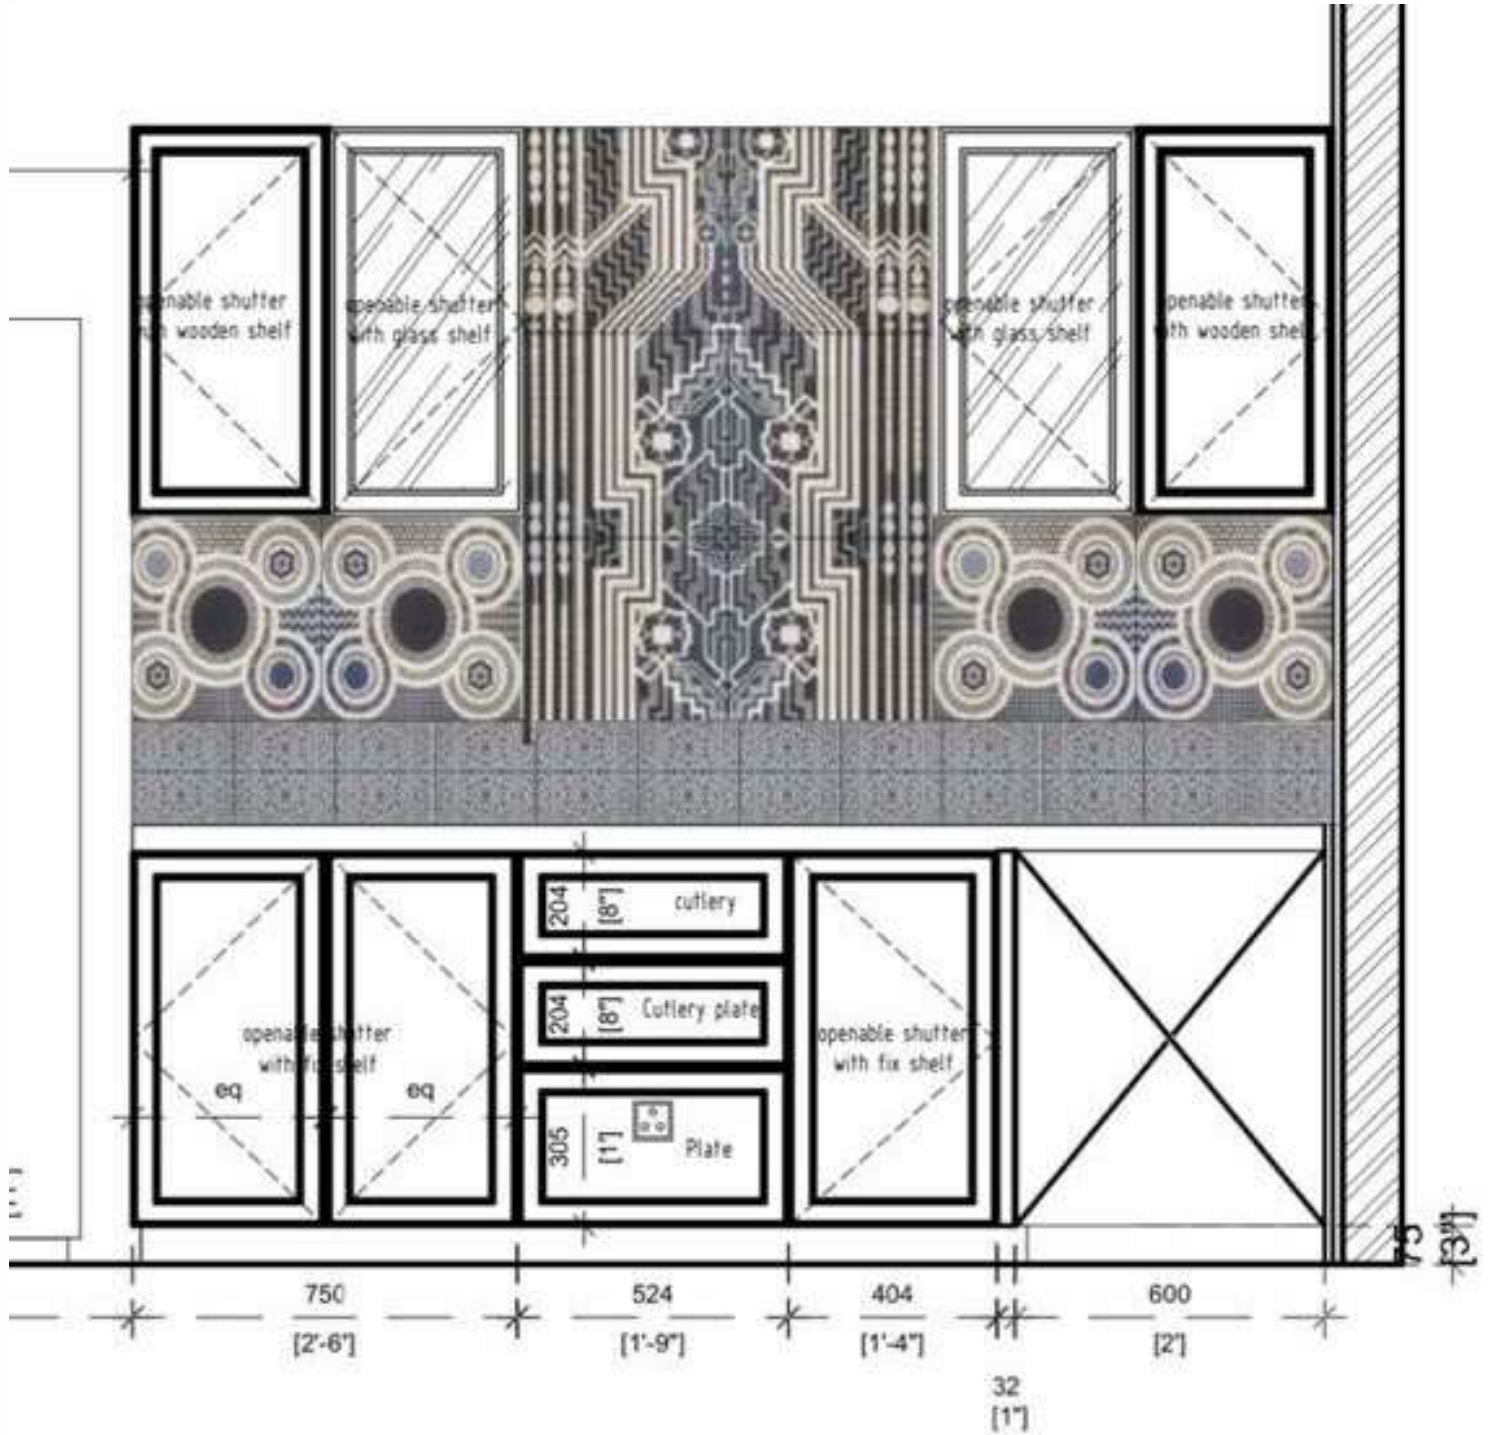

Byzantium dark