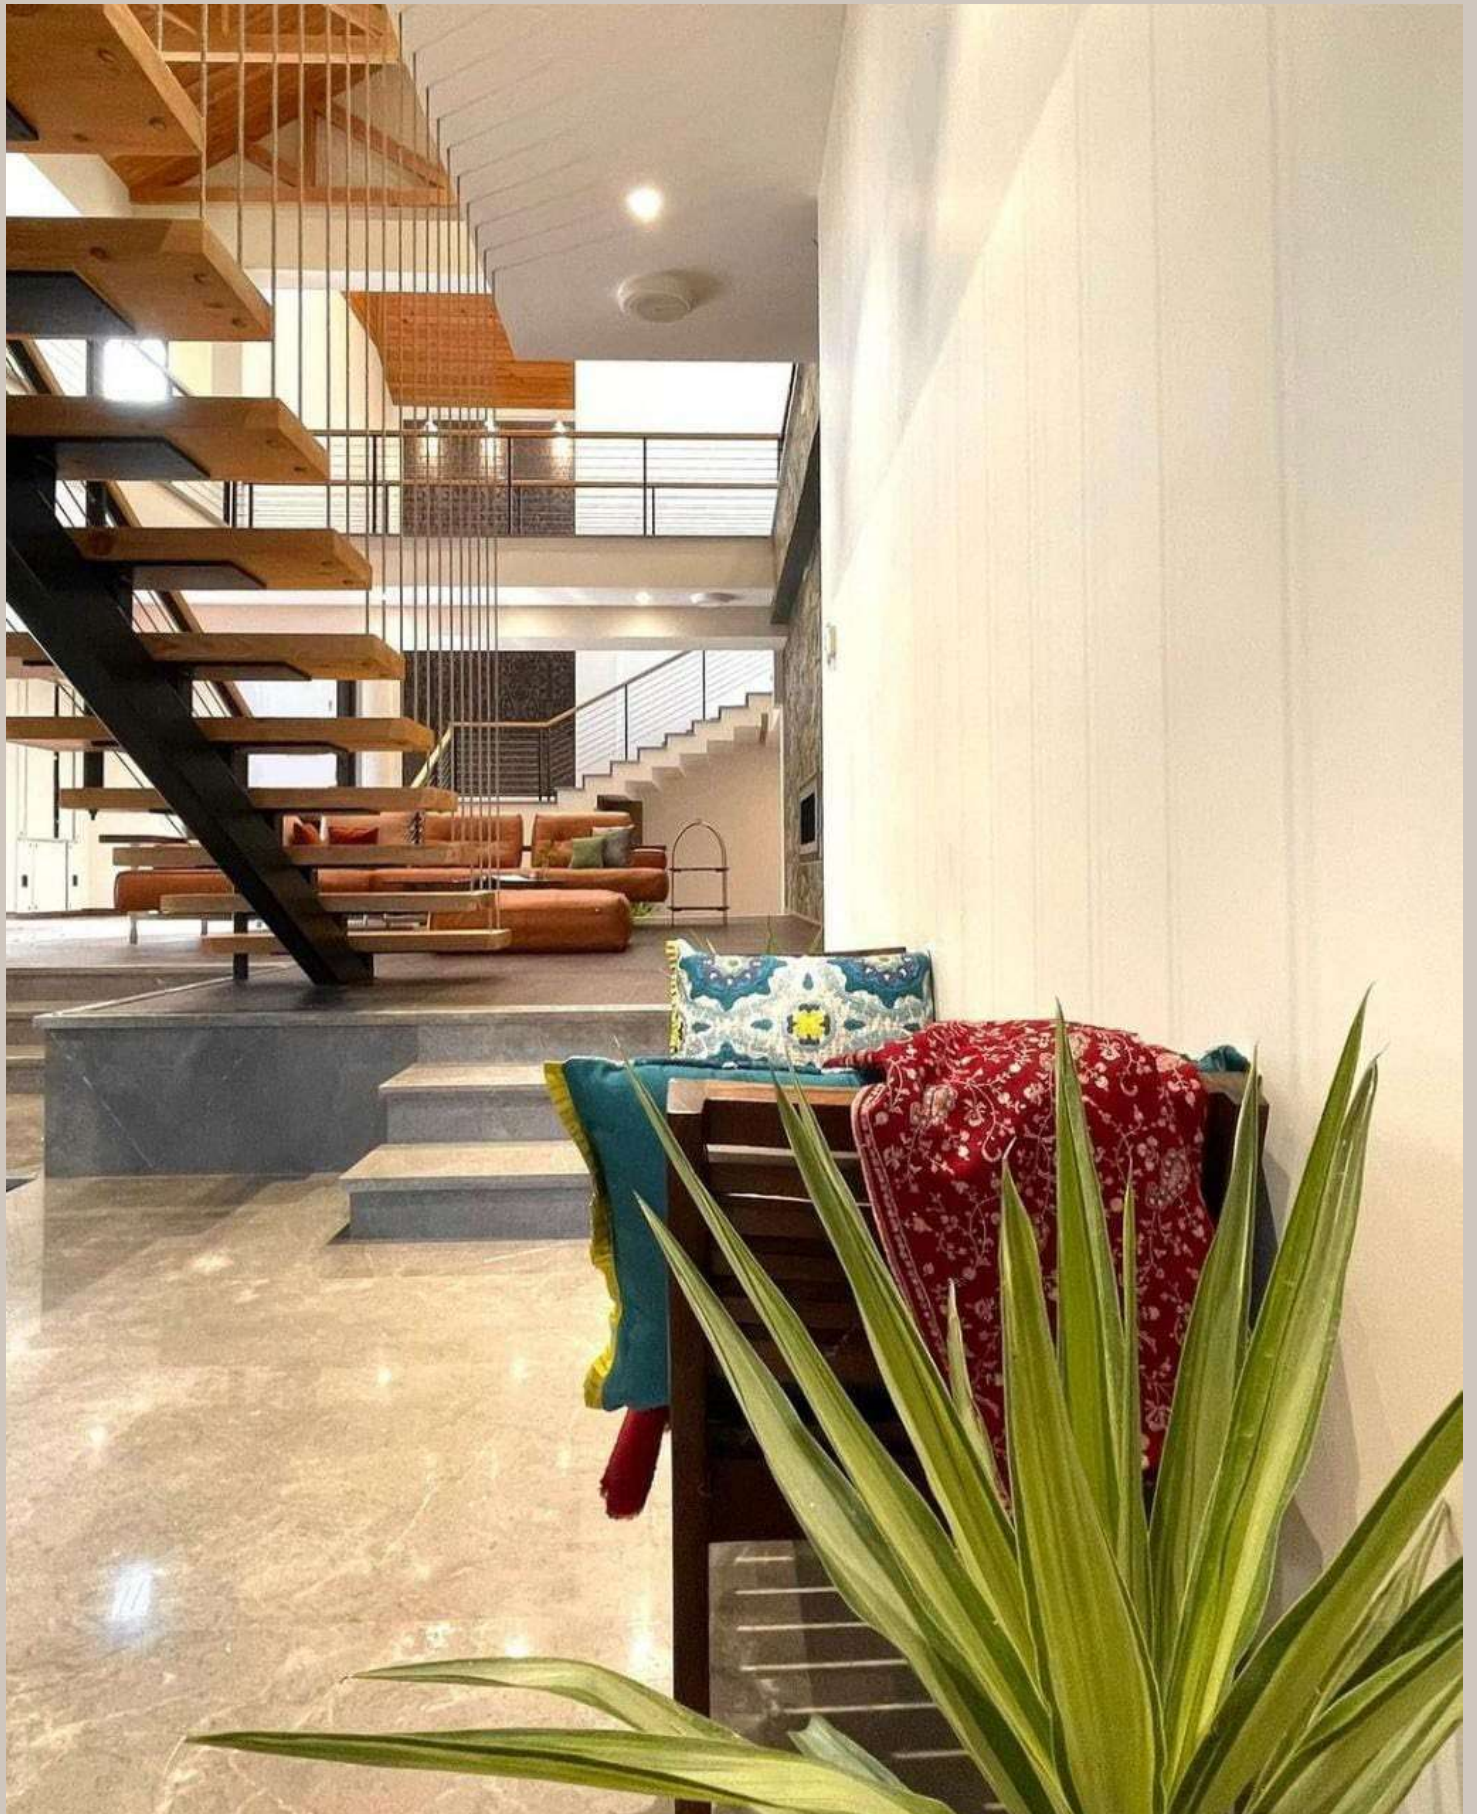

Jamavar Dark

ELLE
DECO
INTERNATIONAL
DESIGN AWARDS

WINNER 2022

fcml surfaces