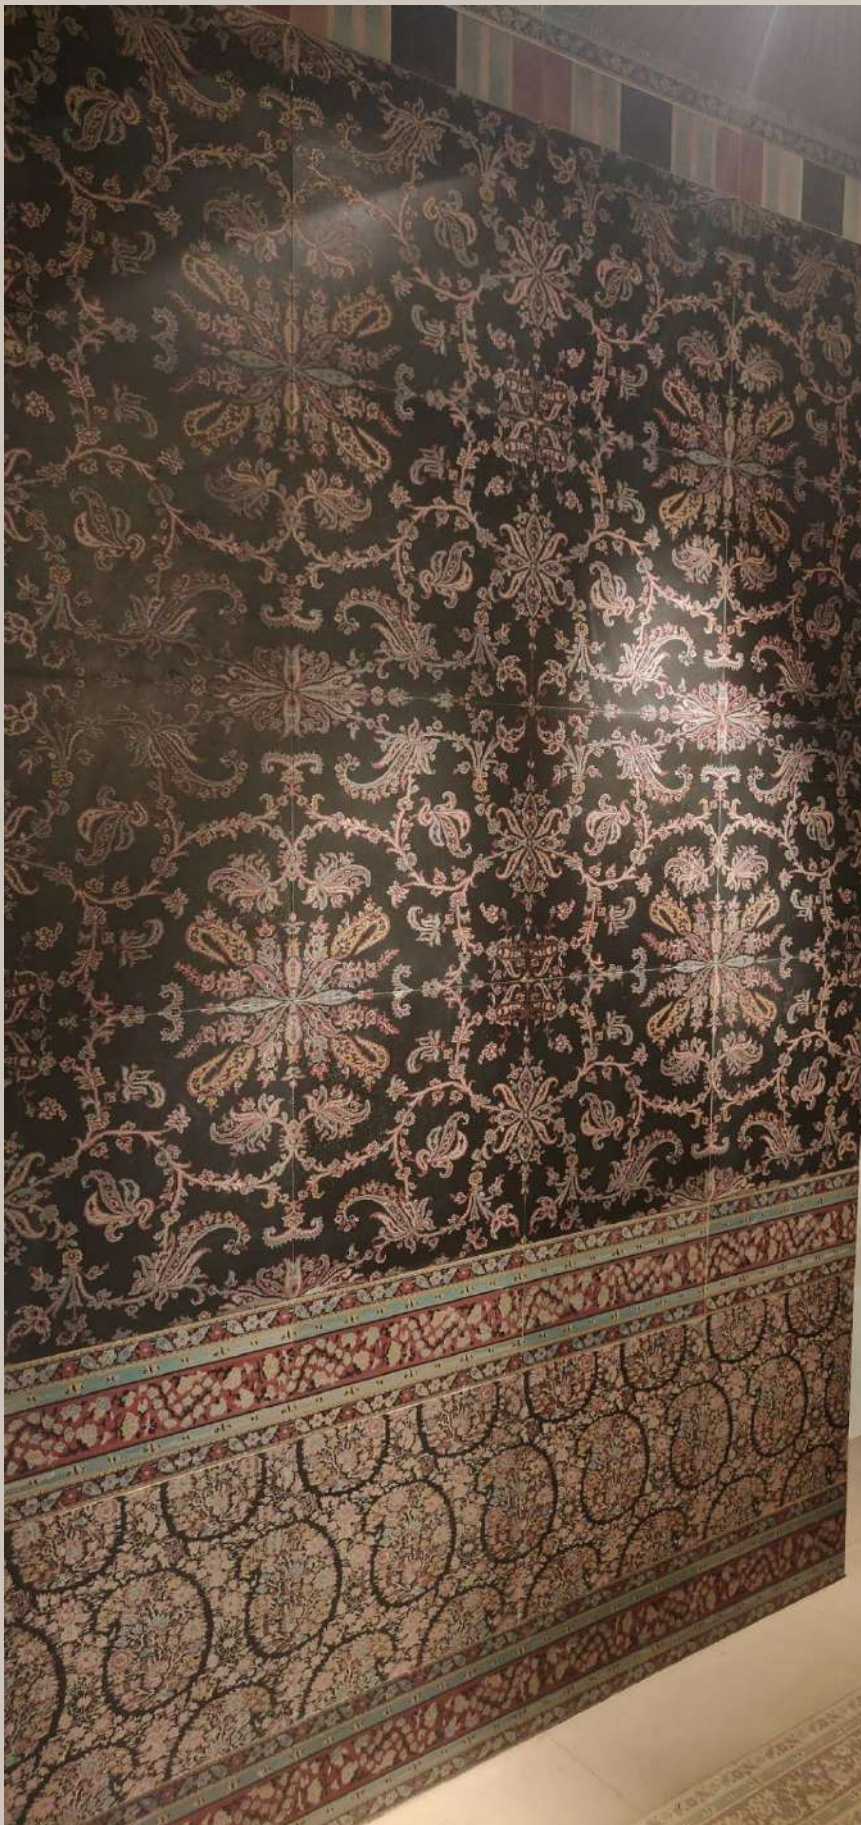

Jamavar Dark

ELLE
DECO
INTERNATIONAL
DESIGN AWARDS

WINNER 2022

fcml surfaces