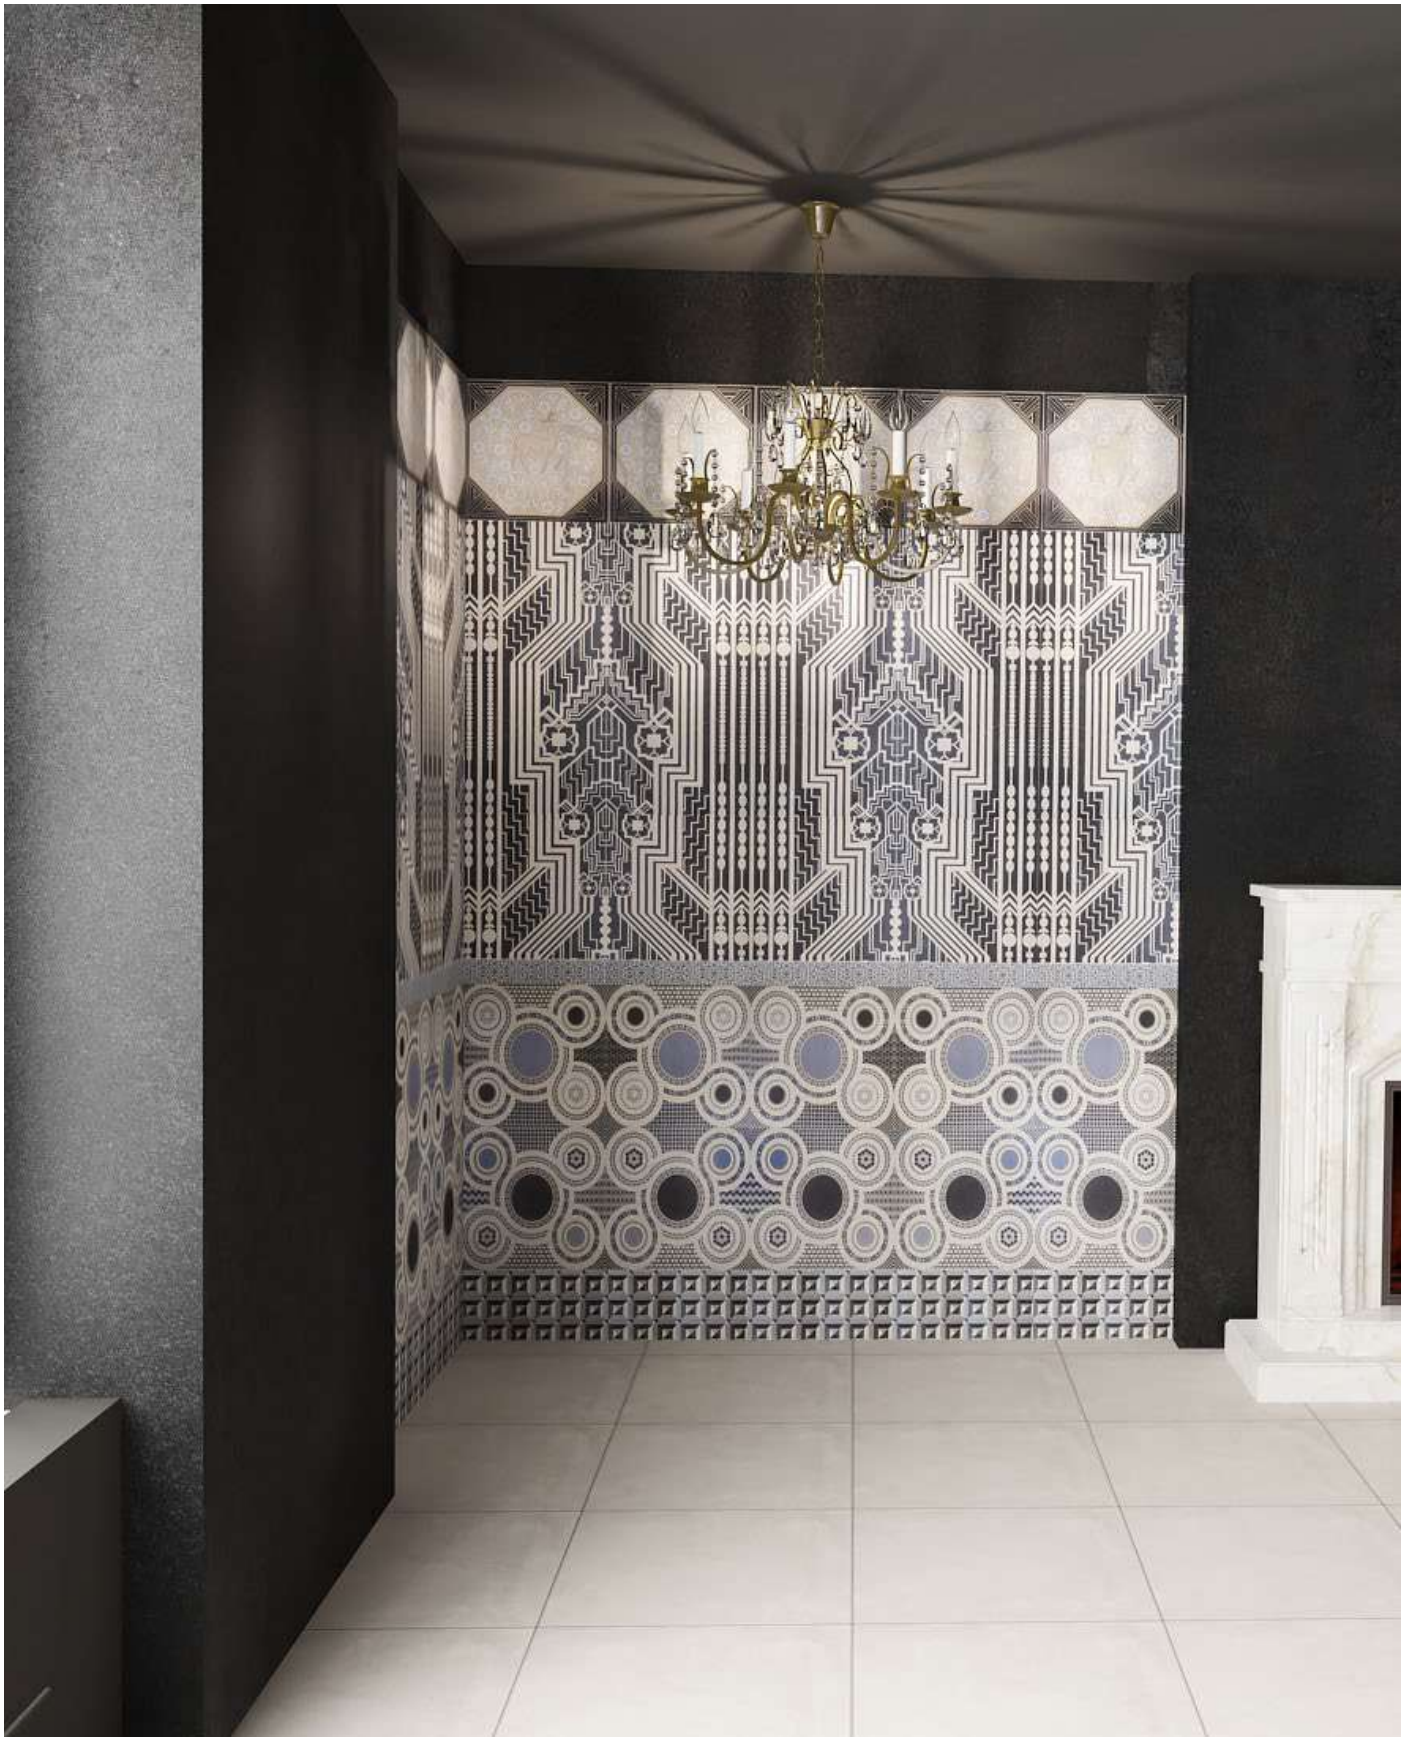

Byzantium dark

ELLE
DECO
INTERNATIONAL
DESIGN AWARDS

WINNER 2022

fcml surfaces