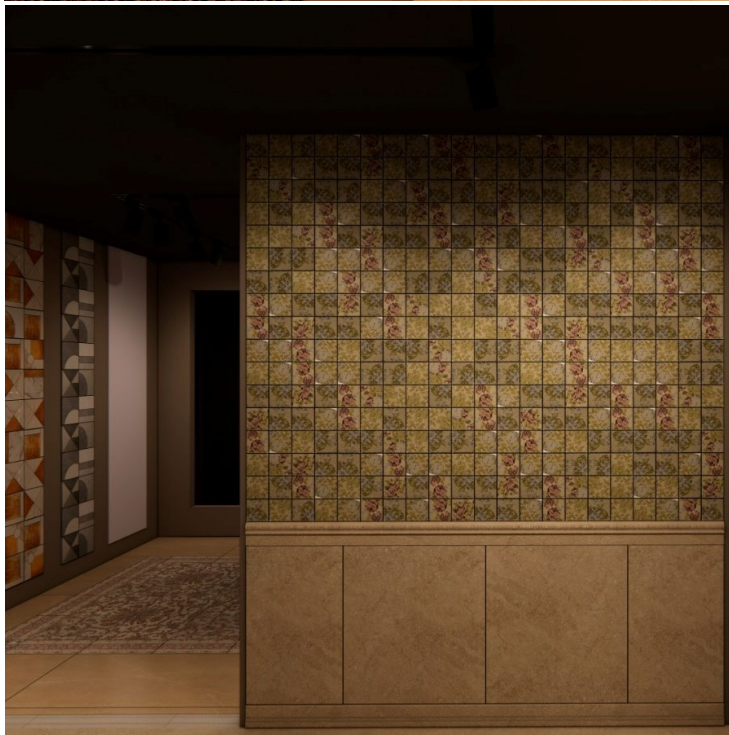

Modular onice emulation tile from nexion in conjunction
with bespoke printed tile by fcml.

Onice Persiano

Size | 120 cm x 120 cm

Size | 120 cm x 240 cm

Flooring for Public area

Onice Persiano

Tone on tone translucent print. The marble texture comes through the print. Fired at 1200 degree Celsius.

Border

Size | 120 cm x 120 cm

Corner

Size | 120 cm x 120 cm

Actual Images

Zora Mall, Raipur

Render for visualization purpose only

IKIGAI | an Interior Lifestyle Product Company
Reimagining Surfaces | **fcml** venture