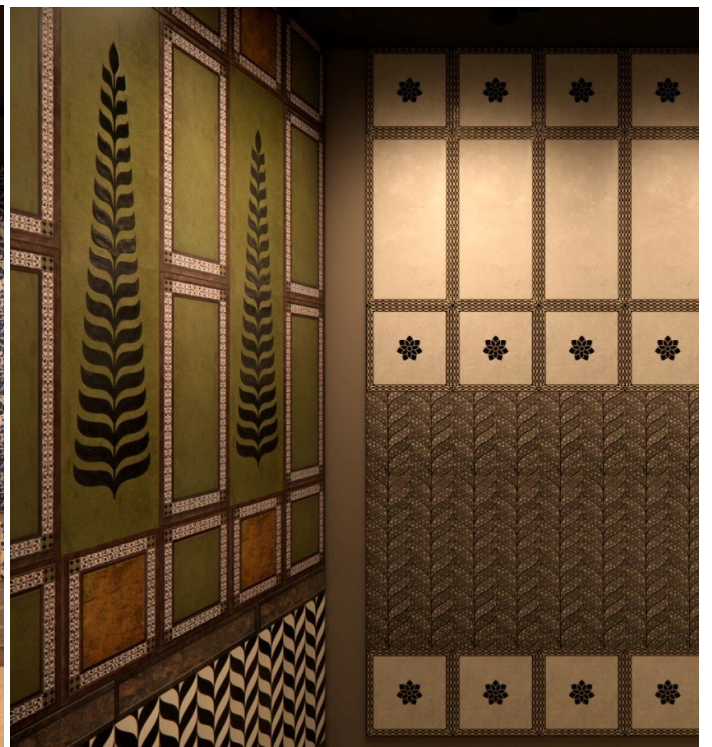

Modular onice emulation tile from nexion in conjunction
with bespoke printed tile by fcml.

Onice Persiano

Size | 120 cm x 120 cm

Size | 120 cm x 240 cm

Flooring for Public area

Onice Persiano

Tone on tone translucent print. The marble texture comes through the print. Fired at 1200 degree Celsius.

Border

Size | 120 cm x 120 cm

Corner

Size | 120 cm x 120 cm

Actual Images

Zora Mall, Raipur

Render for visualization purpose only

IKIGAI | an Interior Lifestyle Product Company
Reimagining Surfaces | **fcml** venture