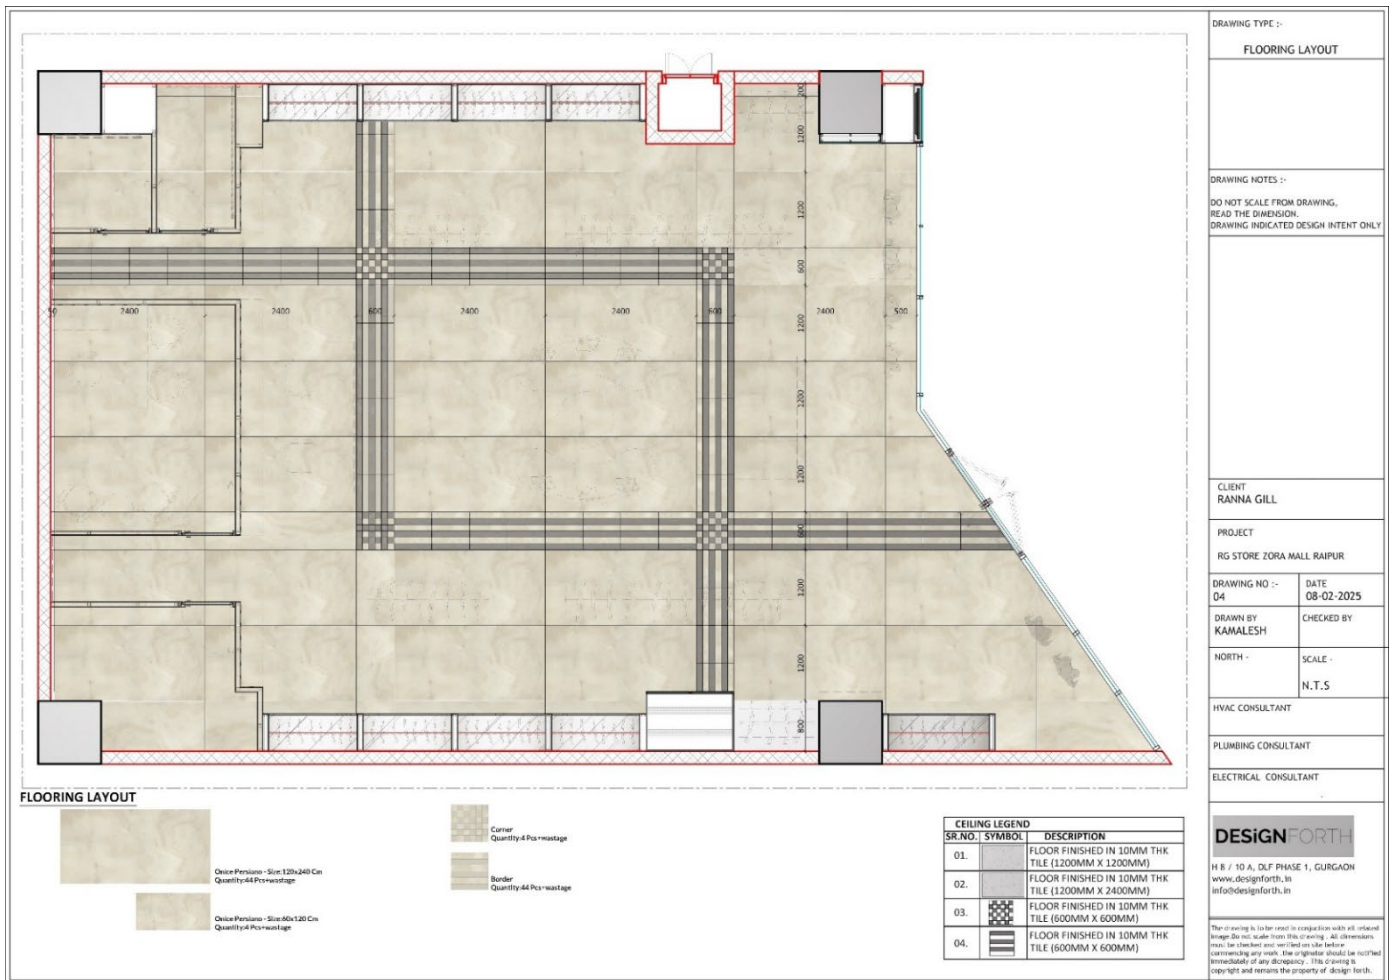

Modular onice emulation tile from nexion in conjunction
with bespoke printed tile by fcml.

Onice Persiano

Size | 120 cm x 120 cm

Size | 120 cm x 240 cm

Flooring for Public area

Onice Persiano

Tone on tone translucent print. The marble texture comes through the print. Fired at 1200 degree Celsius.

Border

Size | 120 cm x 120 cm

Corner

Size | 120 cm x 120 cm

Actual Images

Zora Mall, Raipur

Render for visualization purpose only

IKIGAI | an Interior Lifestyle Product Company
Reimagining Surfaces | **fcml** venture