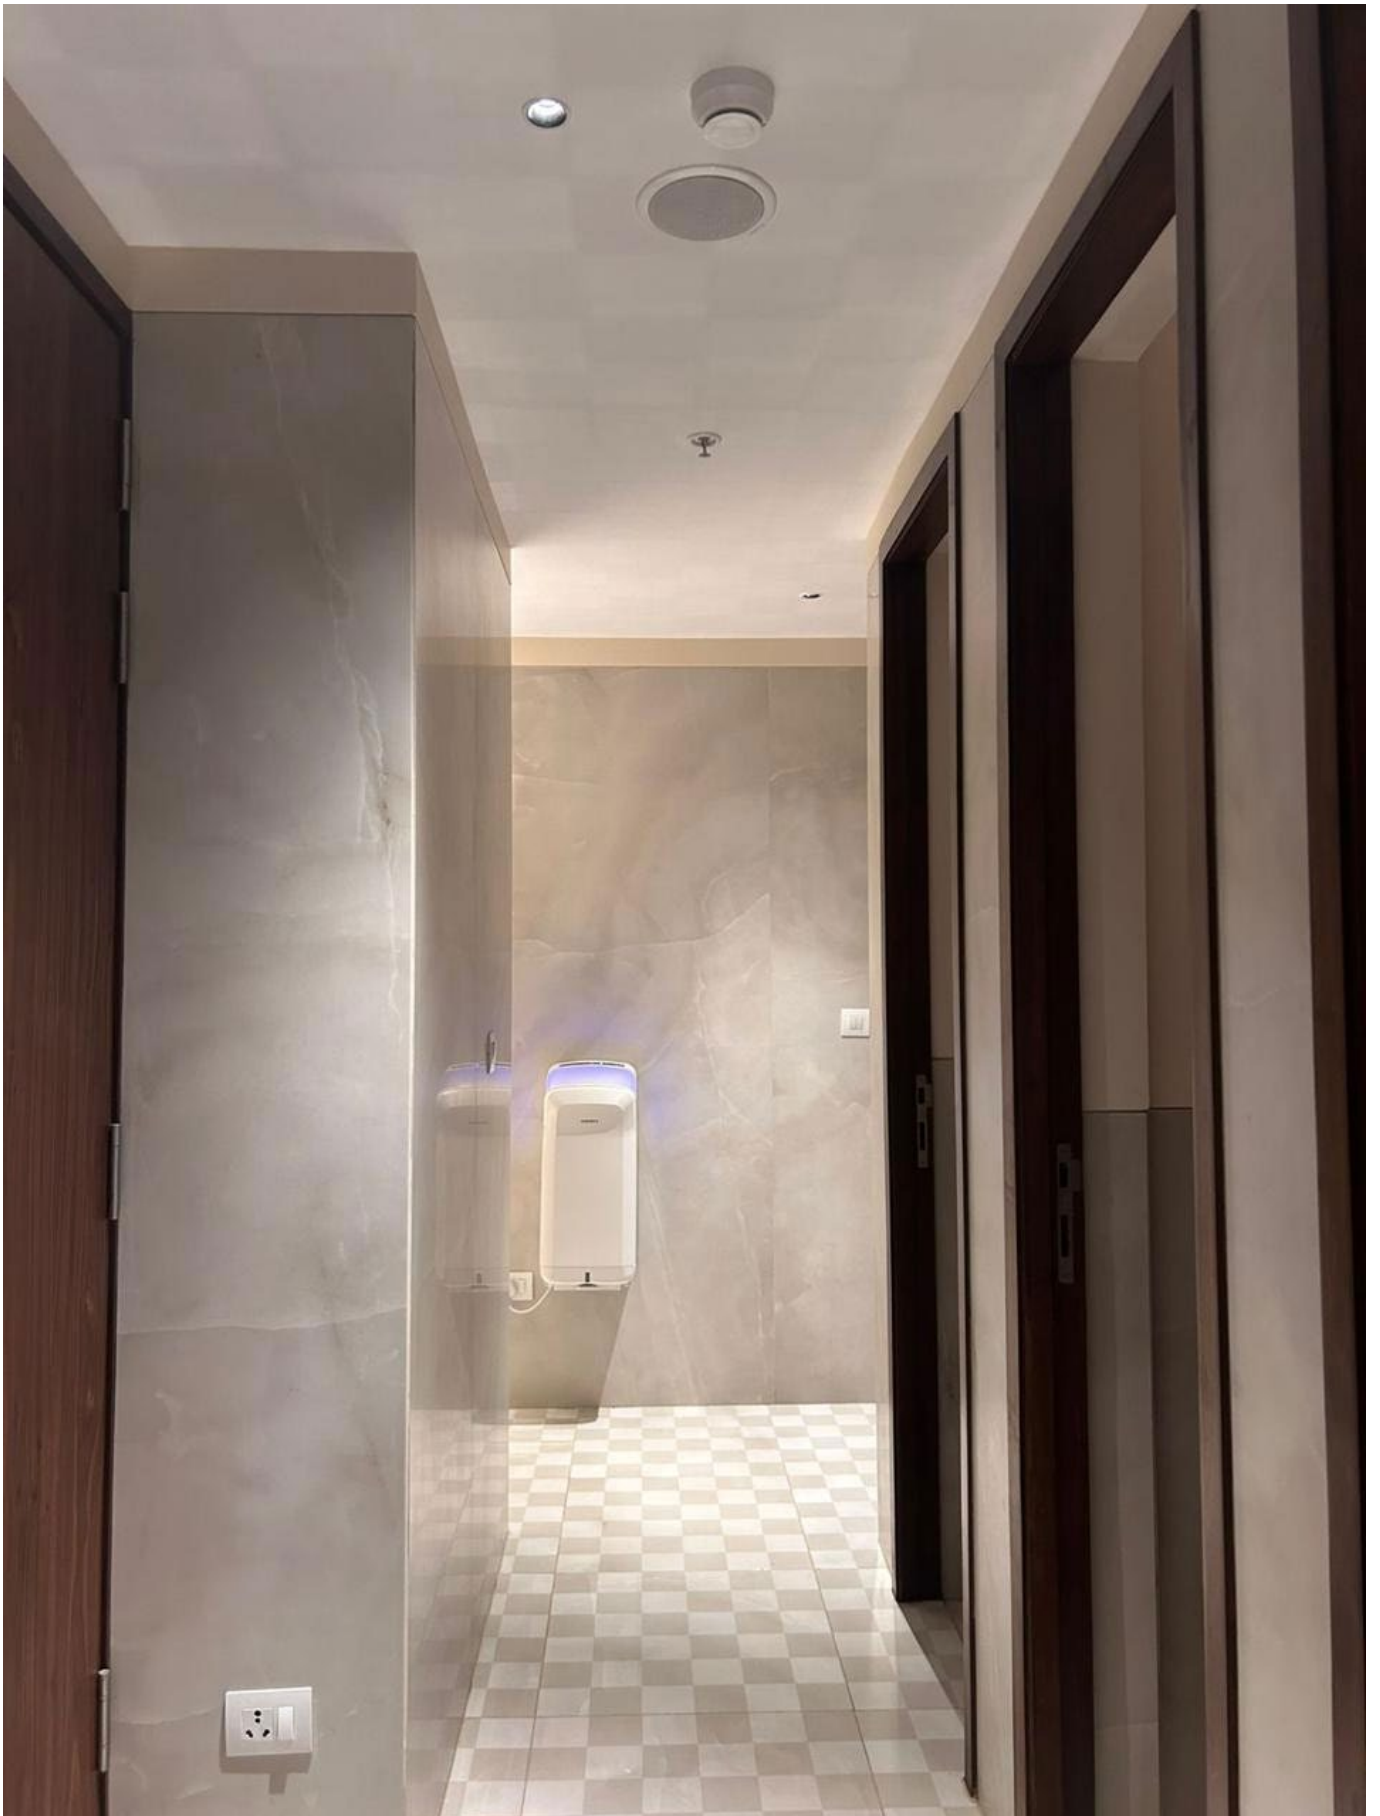

Modular onice emulation tile from nexion in conjunction
with bespoke printed tile by fcml.

Onice Persiano

Size | 120 cm x 120 cm

Size | 120 cm x 240 cm

Flooring for Public area

Onice Persiano

Tone on tone translucent print. The marble texture comes through the print. Fired at 1200 degree Celsius.

Border

Size | 120 cm x 120 cm

Corner

Size | 120 cm x 120 cm

Actual Images

Zora Mall, Raipur

Render for visualization purpose only

IKIGAI | an Interior Lifestyle Product Company
Reimagining Surfaces | **fcml** venture