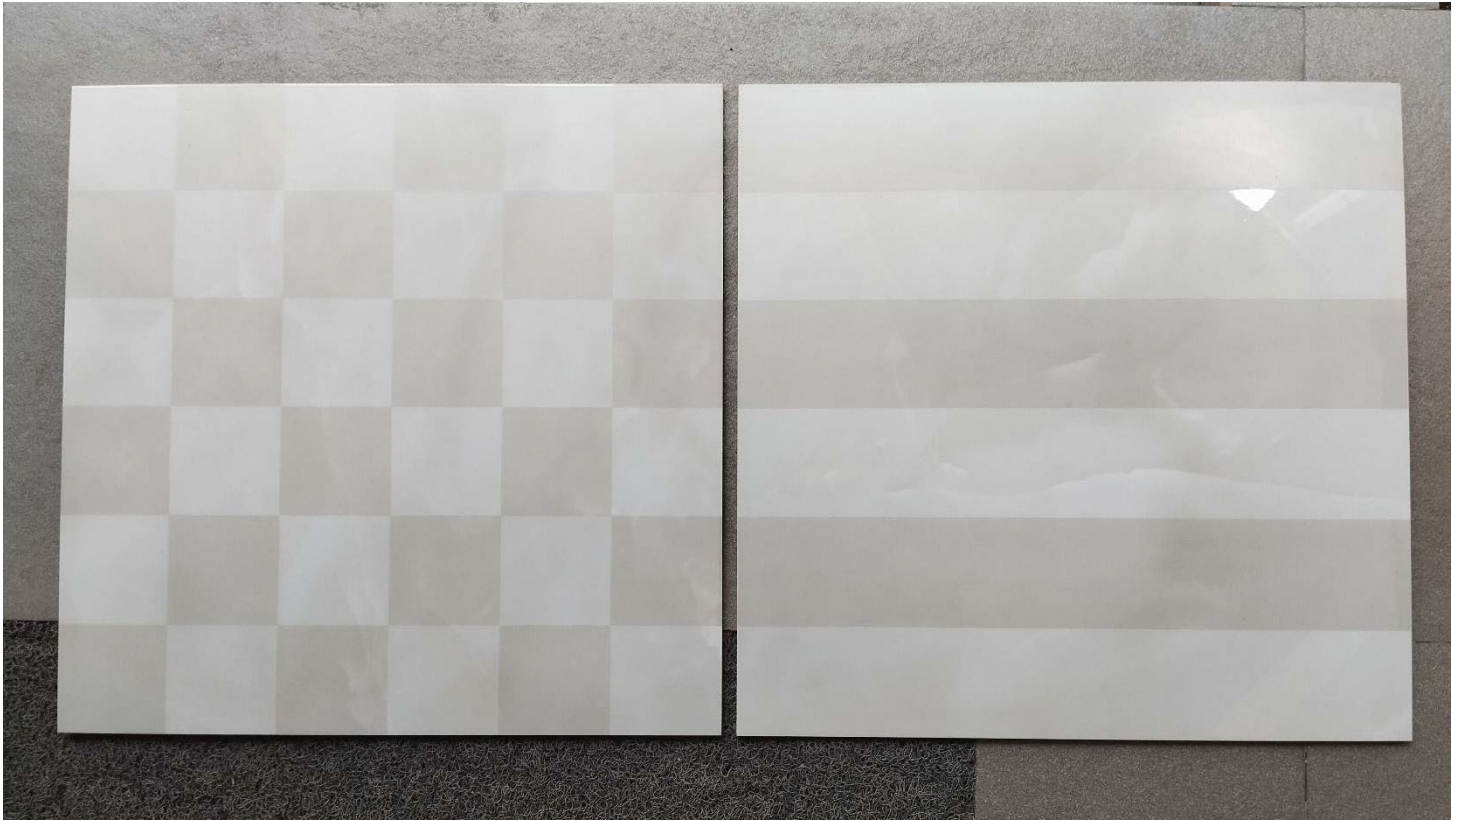

Modular onice emulation tile from nexion in conjunction
with bespoke printed tile by fcml.

Onice Persiano

Size | 120 cm x 120 cm

Size | 120 cm x 240 cm

Flooring for Public area

Onice Persiano

Tone on tone translucent print. The marble texture comes through the print. Fired at 1200 degree Celsius.

Border

Size | 120 cm x 120 cm

Corner

Size | 120 cm x 120 cm

Actual Images

Zora Mall, Raipur

Render for visualization purpose only

IKIGAI | an Interior Lifestyle Product Company
Reimagining Surfaces | **fcml** venture