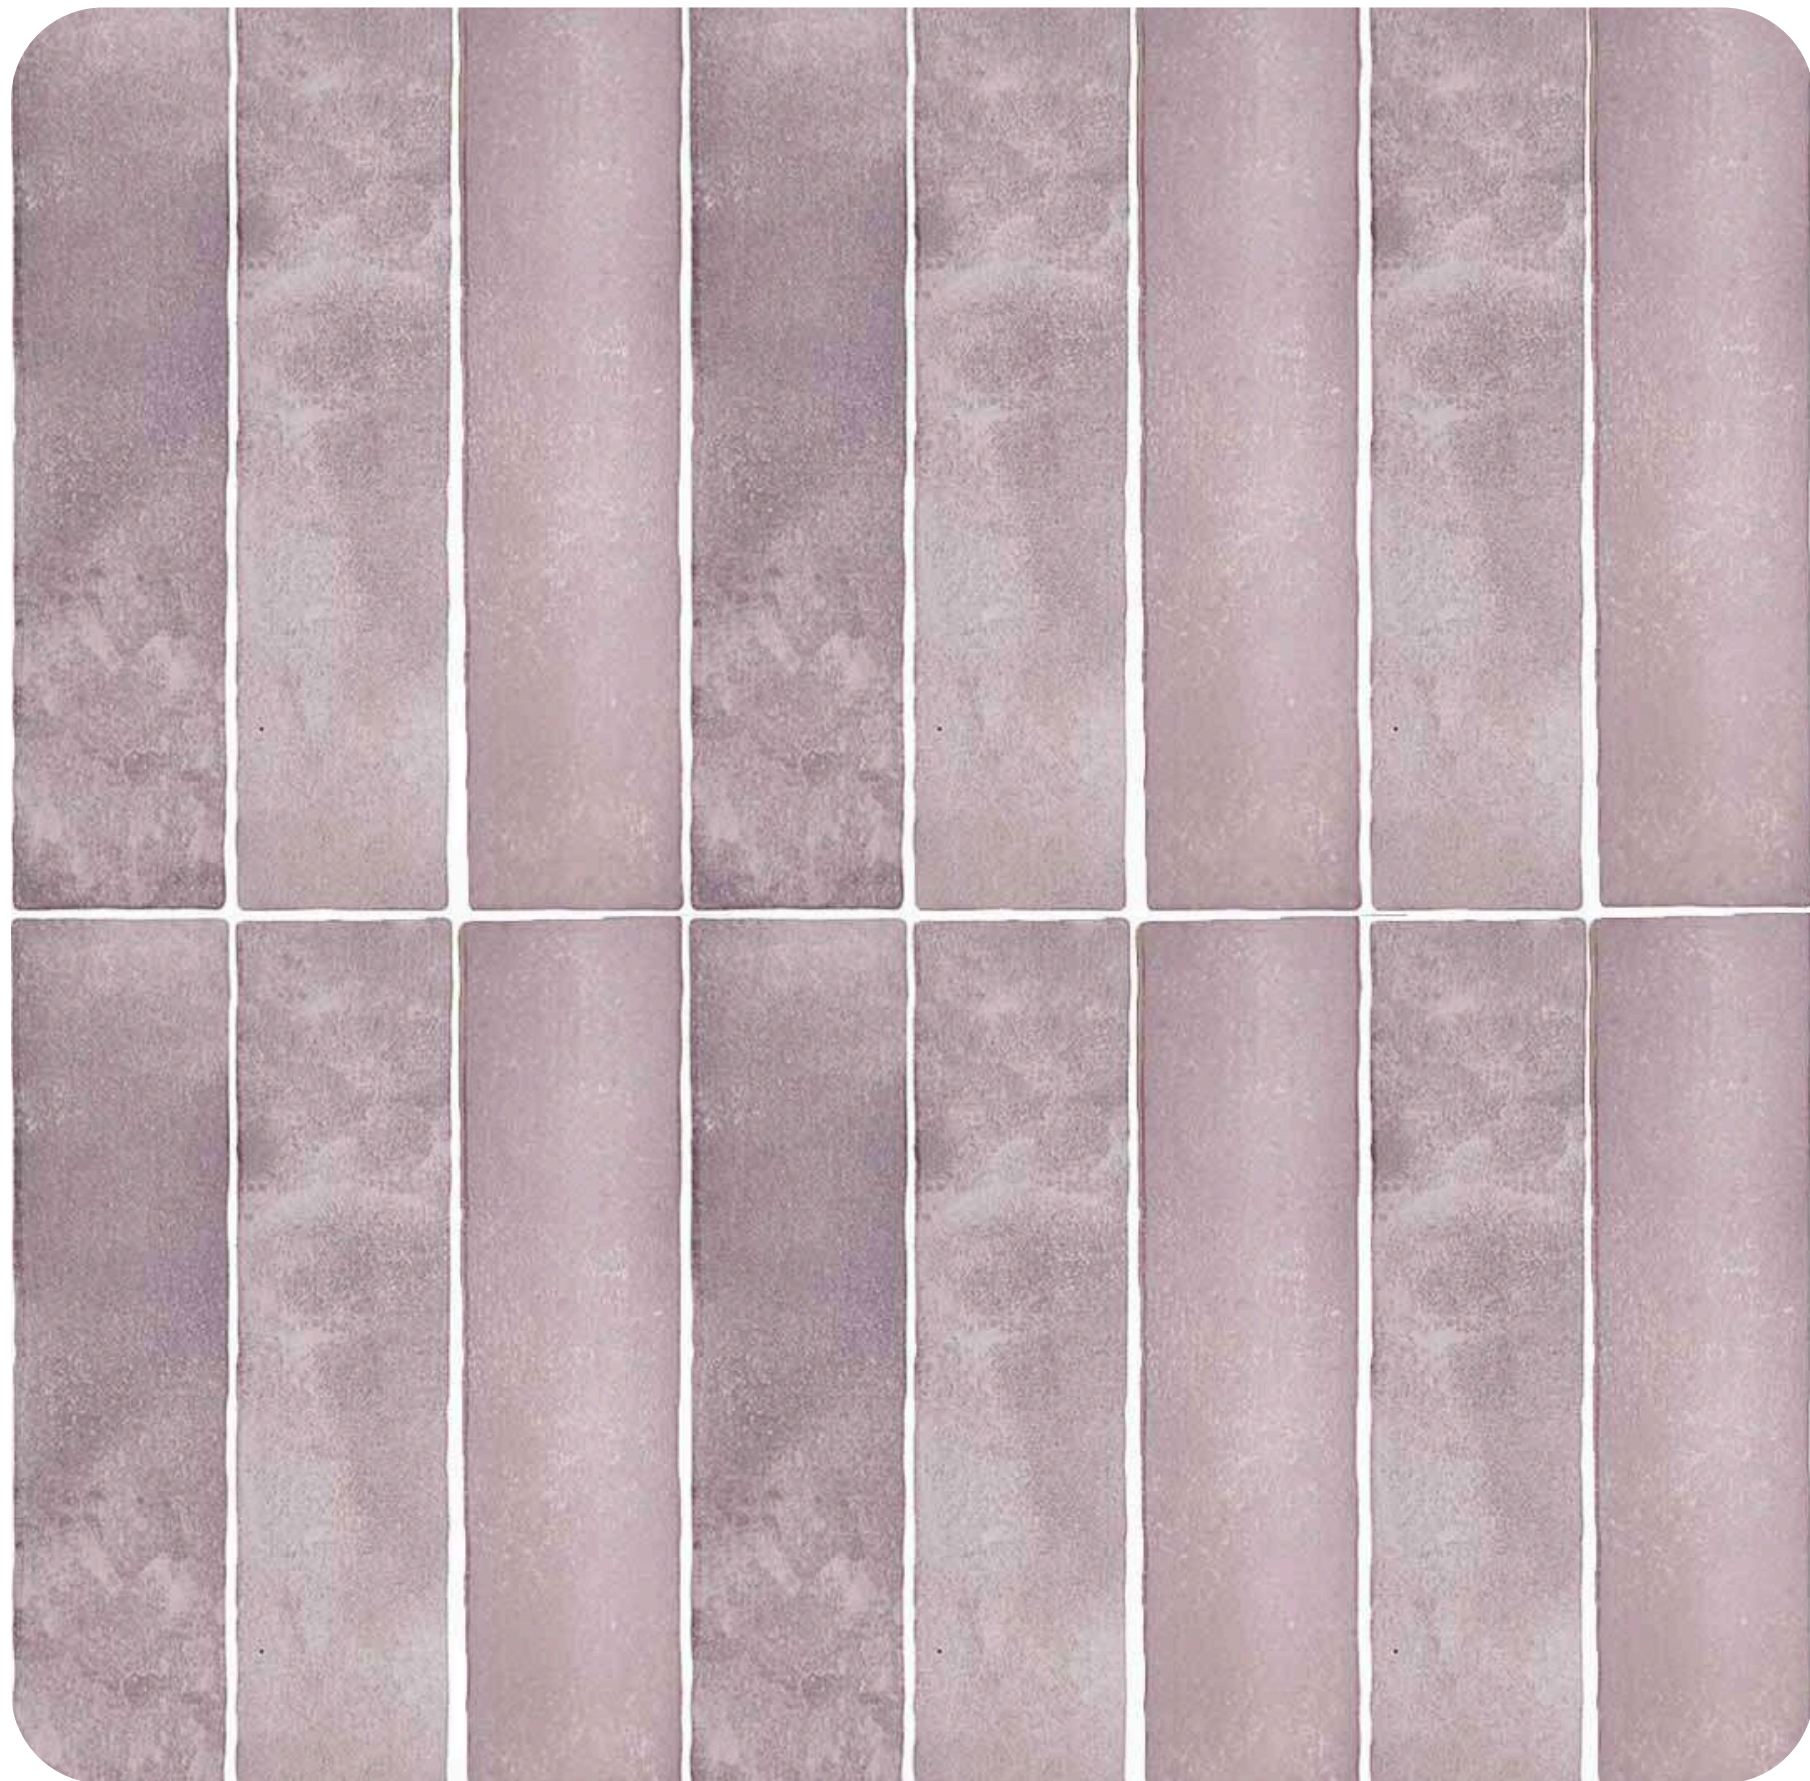

Size | 75 mm x 300 mm

Nara Harlot Lavender