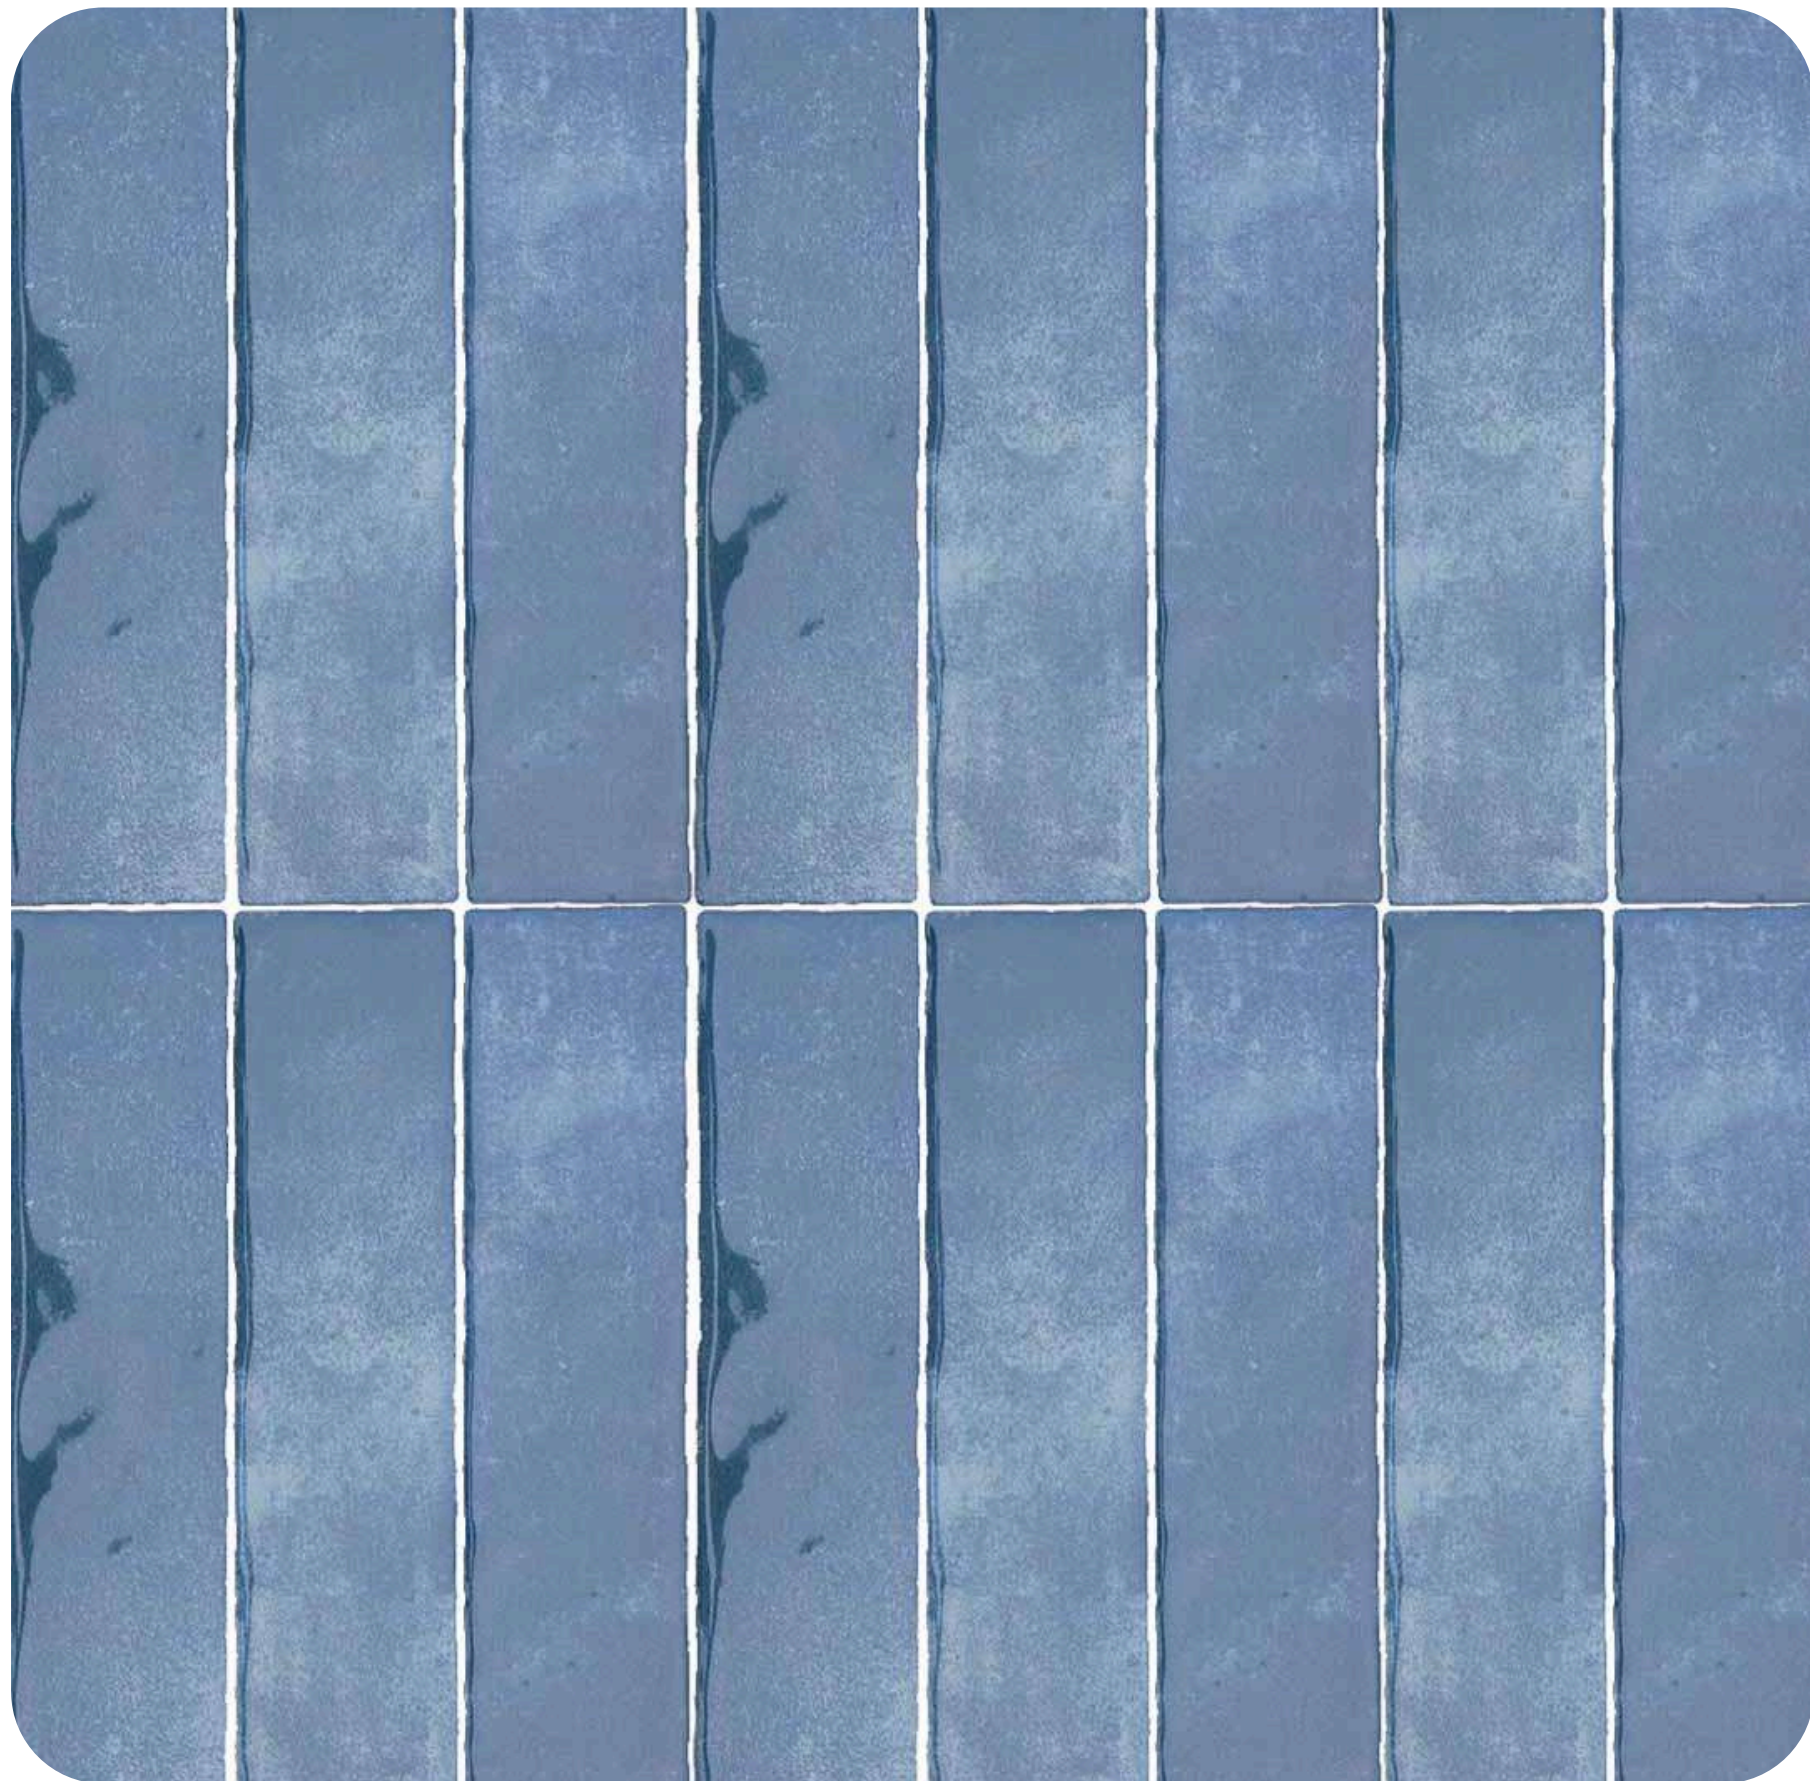

Size | 75 mm x 300 mm

Nara Harlot Pink

Size | 75 mm x 300 mm

Nara Harlot Lavender

Size | 75 mm x 300 mm

Nara Harlot Tiffany

Size | 330 mm x 291 mm

Nara Wall V3 -8 -Pearl White